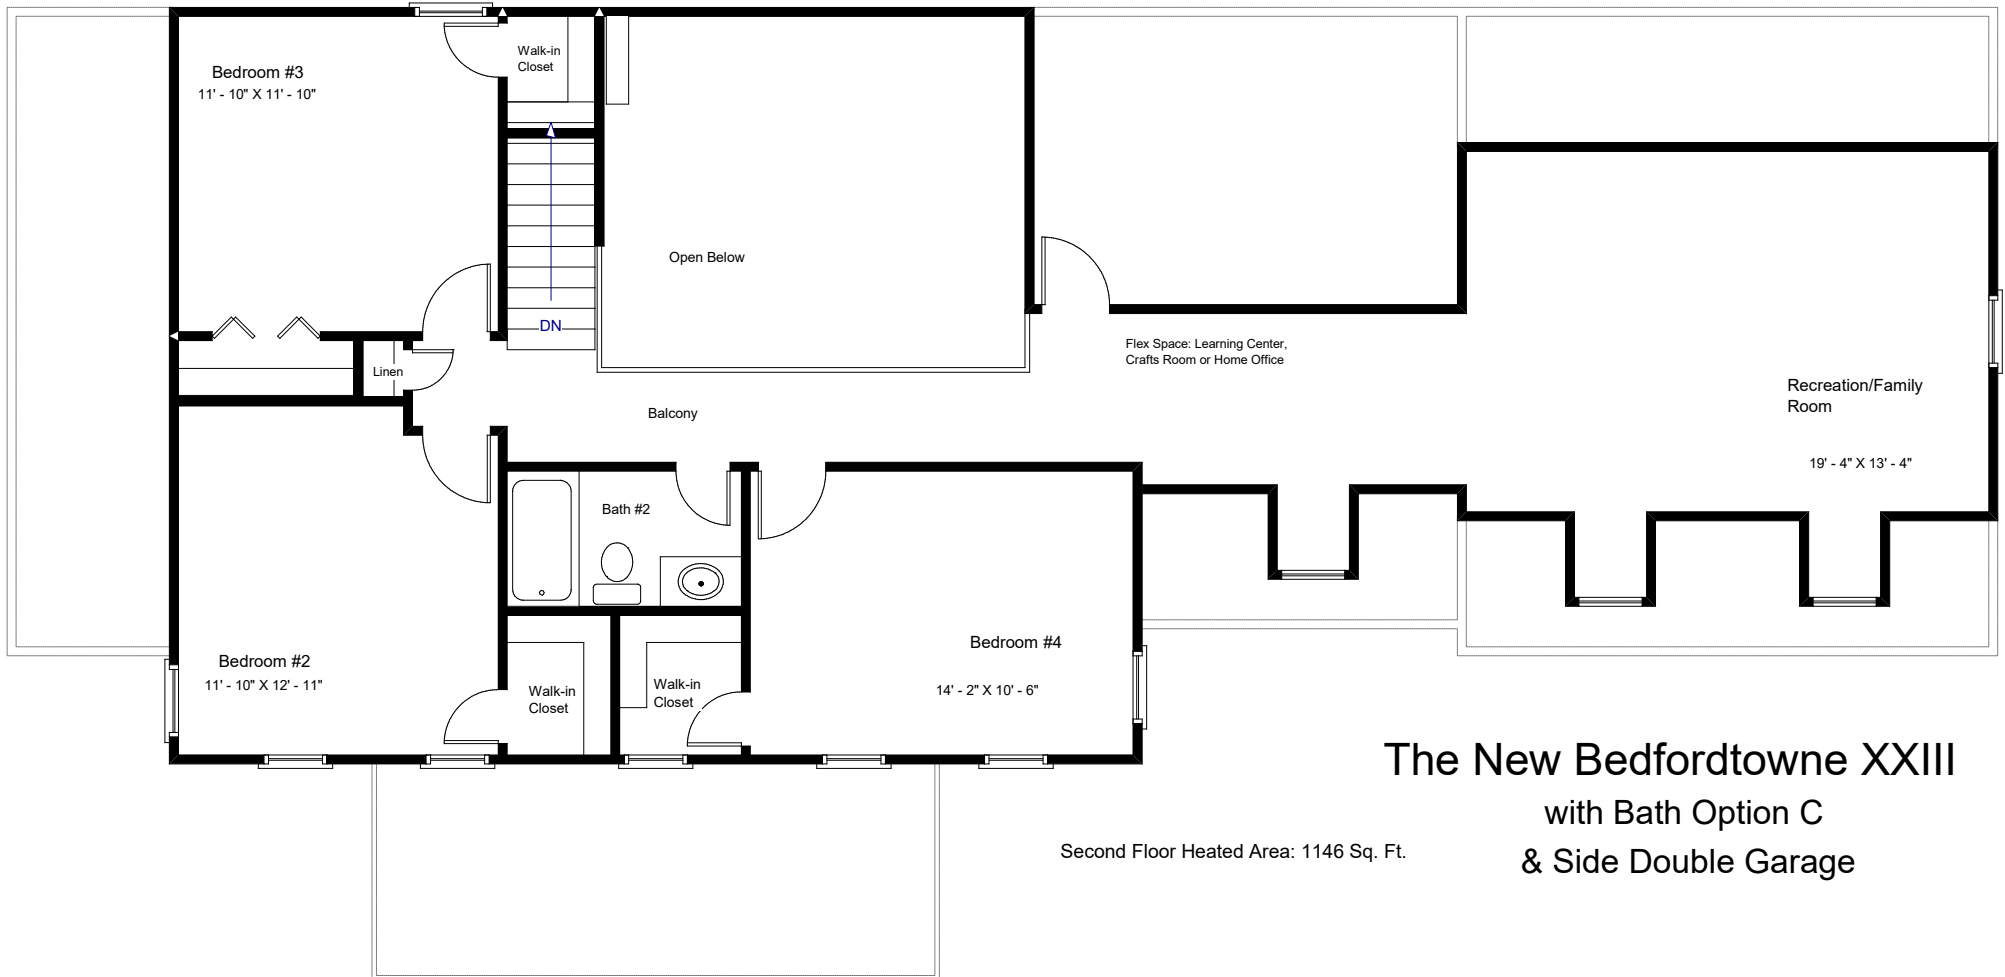

The New Bedfordtowne XXIII with Side Double Garage, Street Side

"Live the Great Life"

"Live the Great Life"

Craftowne Collection
"Distinctive Craftsman Designs"

The New Bedfordtowne XXIII
with Bath Option C
& Side Double Garage

1st Floor Heated Area: 1428 Sq. Ft.
 2nd Floor Heated Area: 1146 Sq. Ft.
 Total Heated Area: 2574 Sq. Ft.
 Covered Front Porch Area: 168 Sq. Ft.
 Garage Area: 480 Sq. Ft.
 Total Area Under Roof: 3222 Sq. Ft.

"Live the Great Life"

Craftowne Collection

"Distinctive Craftsman Designs"

The New Bedfordtowne XXIII
with Bath Option C
& Side Double Garage