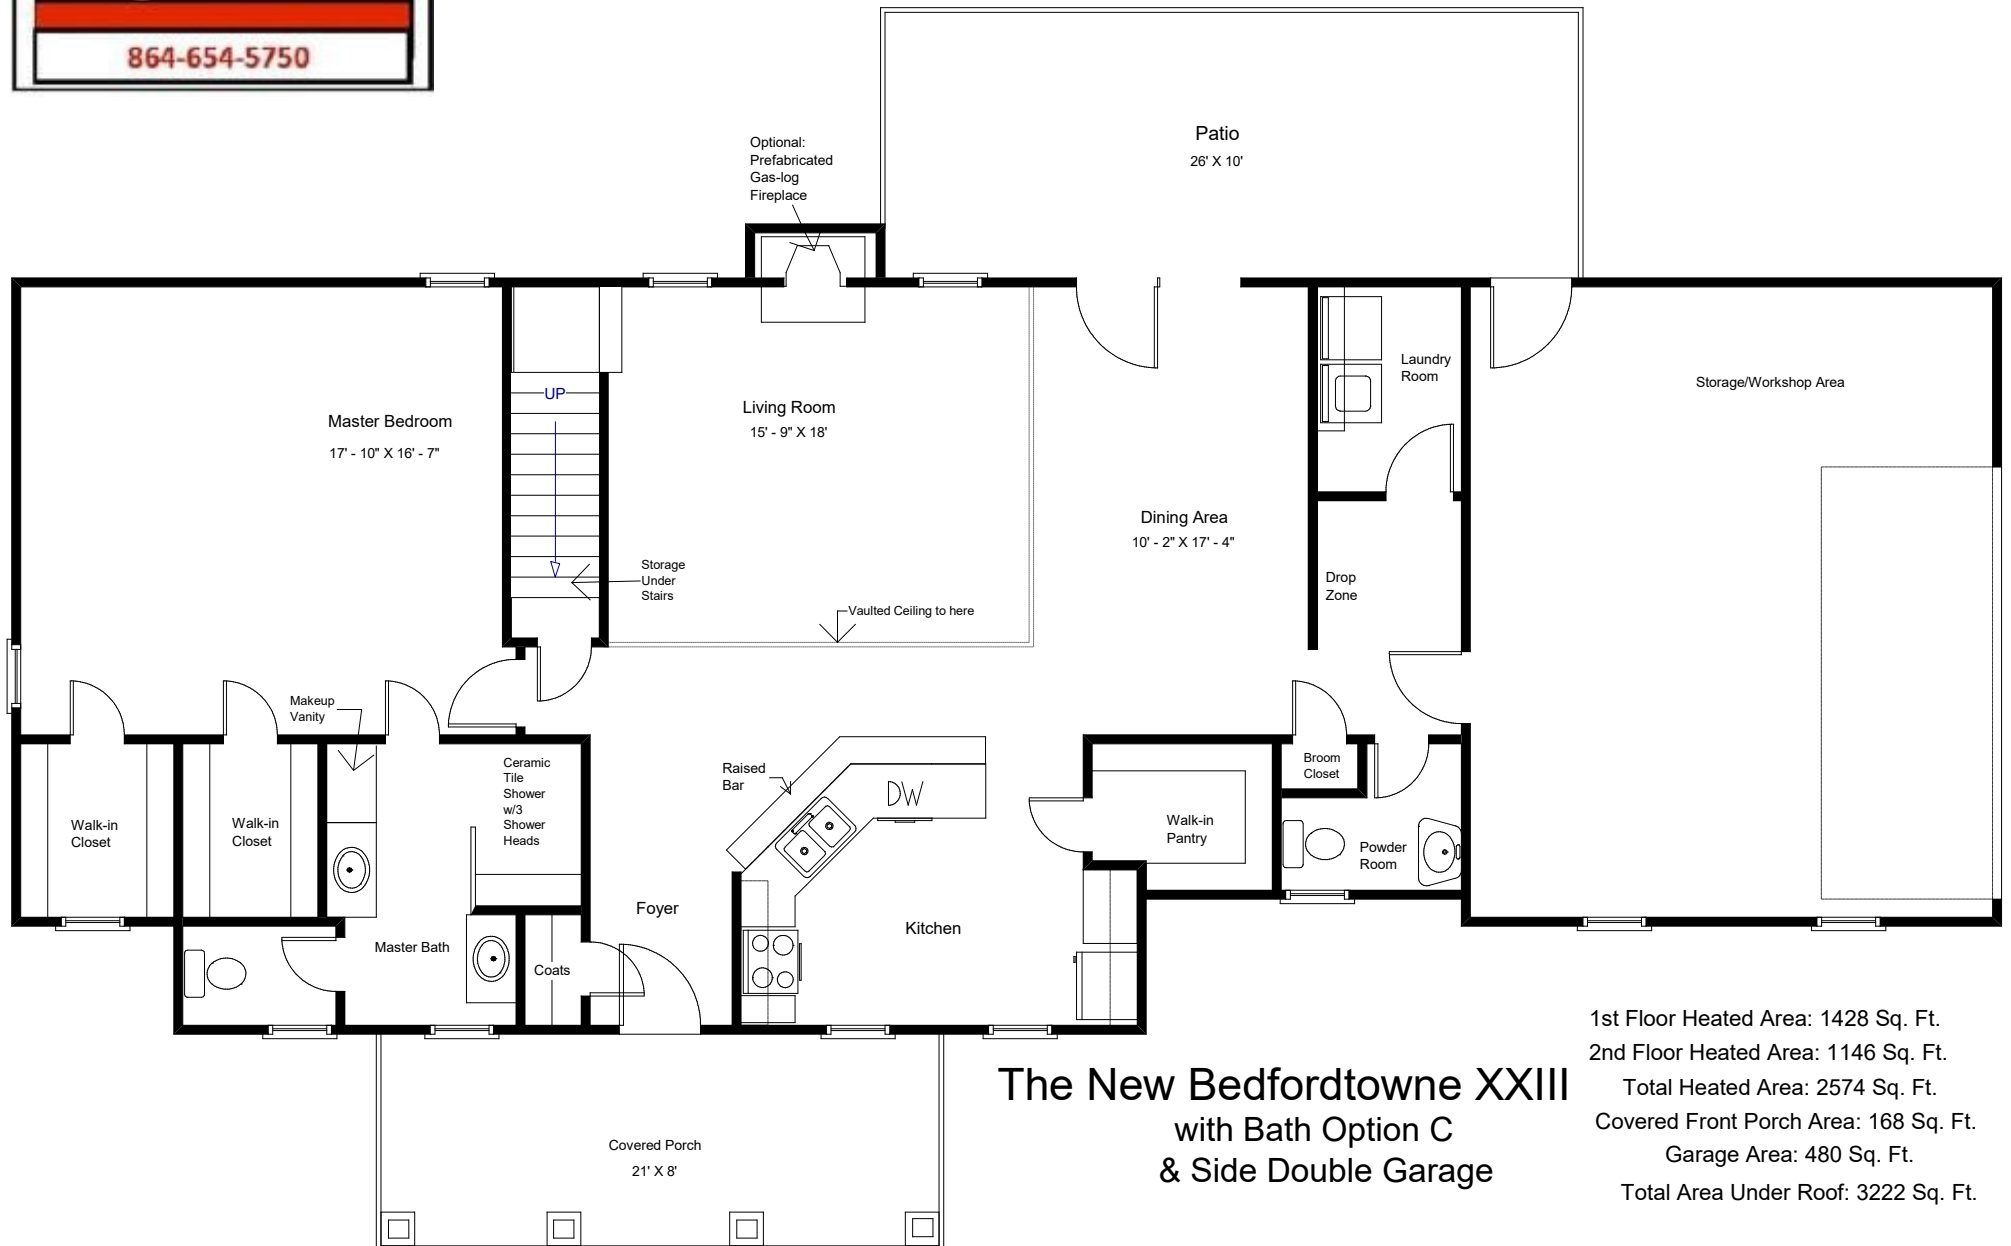

The New Bedfordtowne XXIII with Side Double Garage, Street Side

"Live the Great Life"

"Live the Great Life"

Craftowne Collection
"Distinctive Craftsman Designs"

The New Bedfordtowne XXIII
with Bath Option C
& Side Double Garage

1st Floor Heated Area: 1428 Sq. Ft.
 2nd Floor Heated Area: 1146 Sq. Ft.
 Total Heated Area: 2574 Sq. Ft.
 Covered Front Porch Area: 168 Sq. Ft.
 Garage Area: 480 Sq. Ft.
 Total Area Under Roof: 3222 Sq. Ft.

"Live the Great Life"

Craftowne Collection

"Distinctive Craftsman Designs"

The New Bedfordtowne XXIII
with Bath Option C
& Side Double Garage