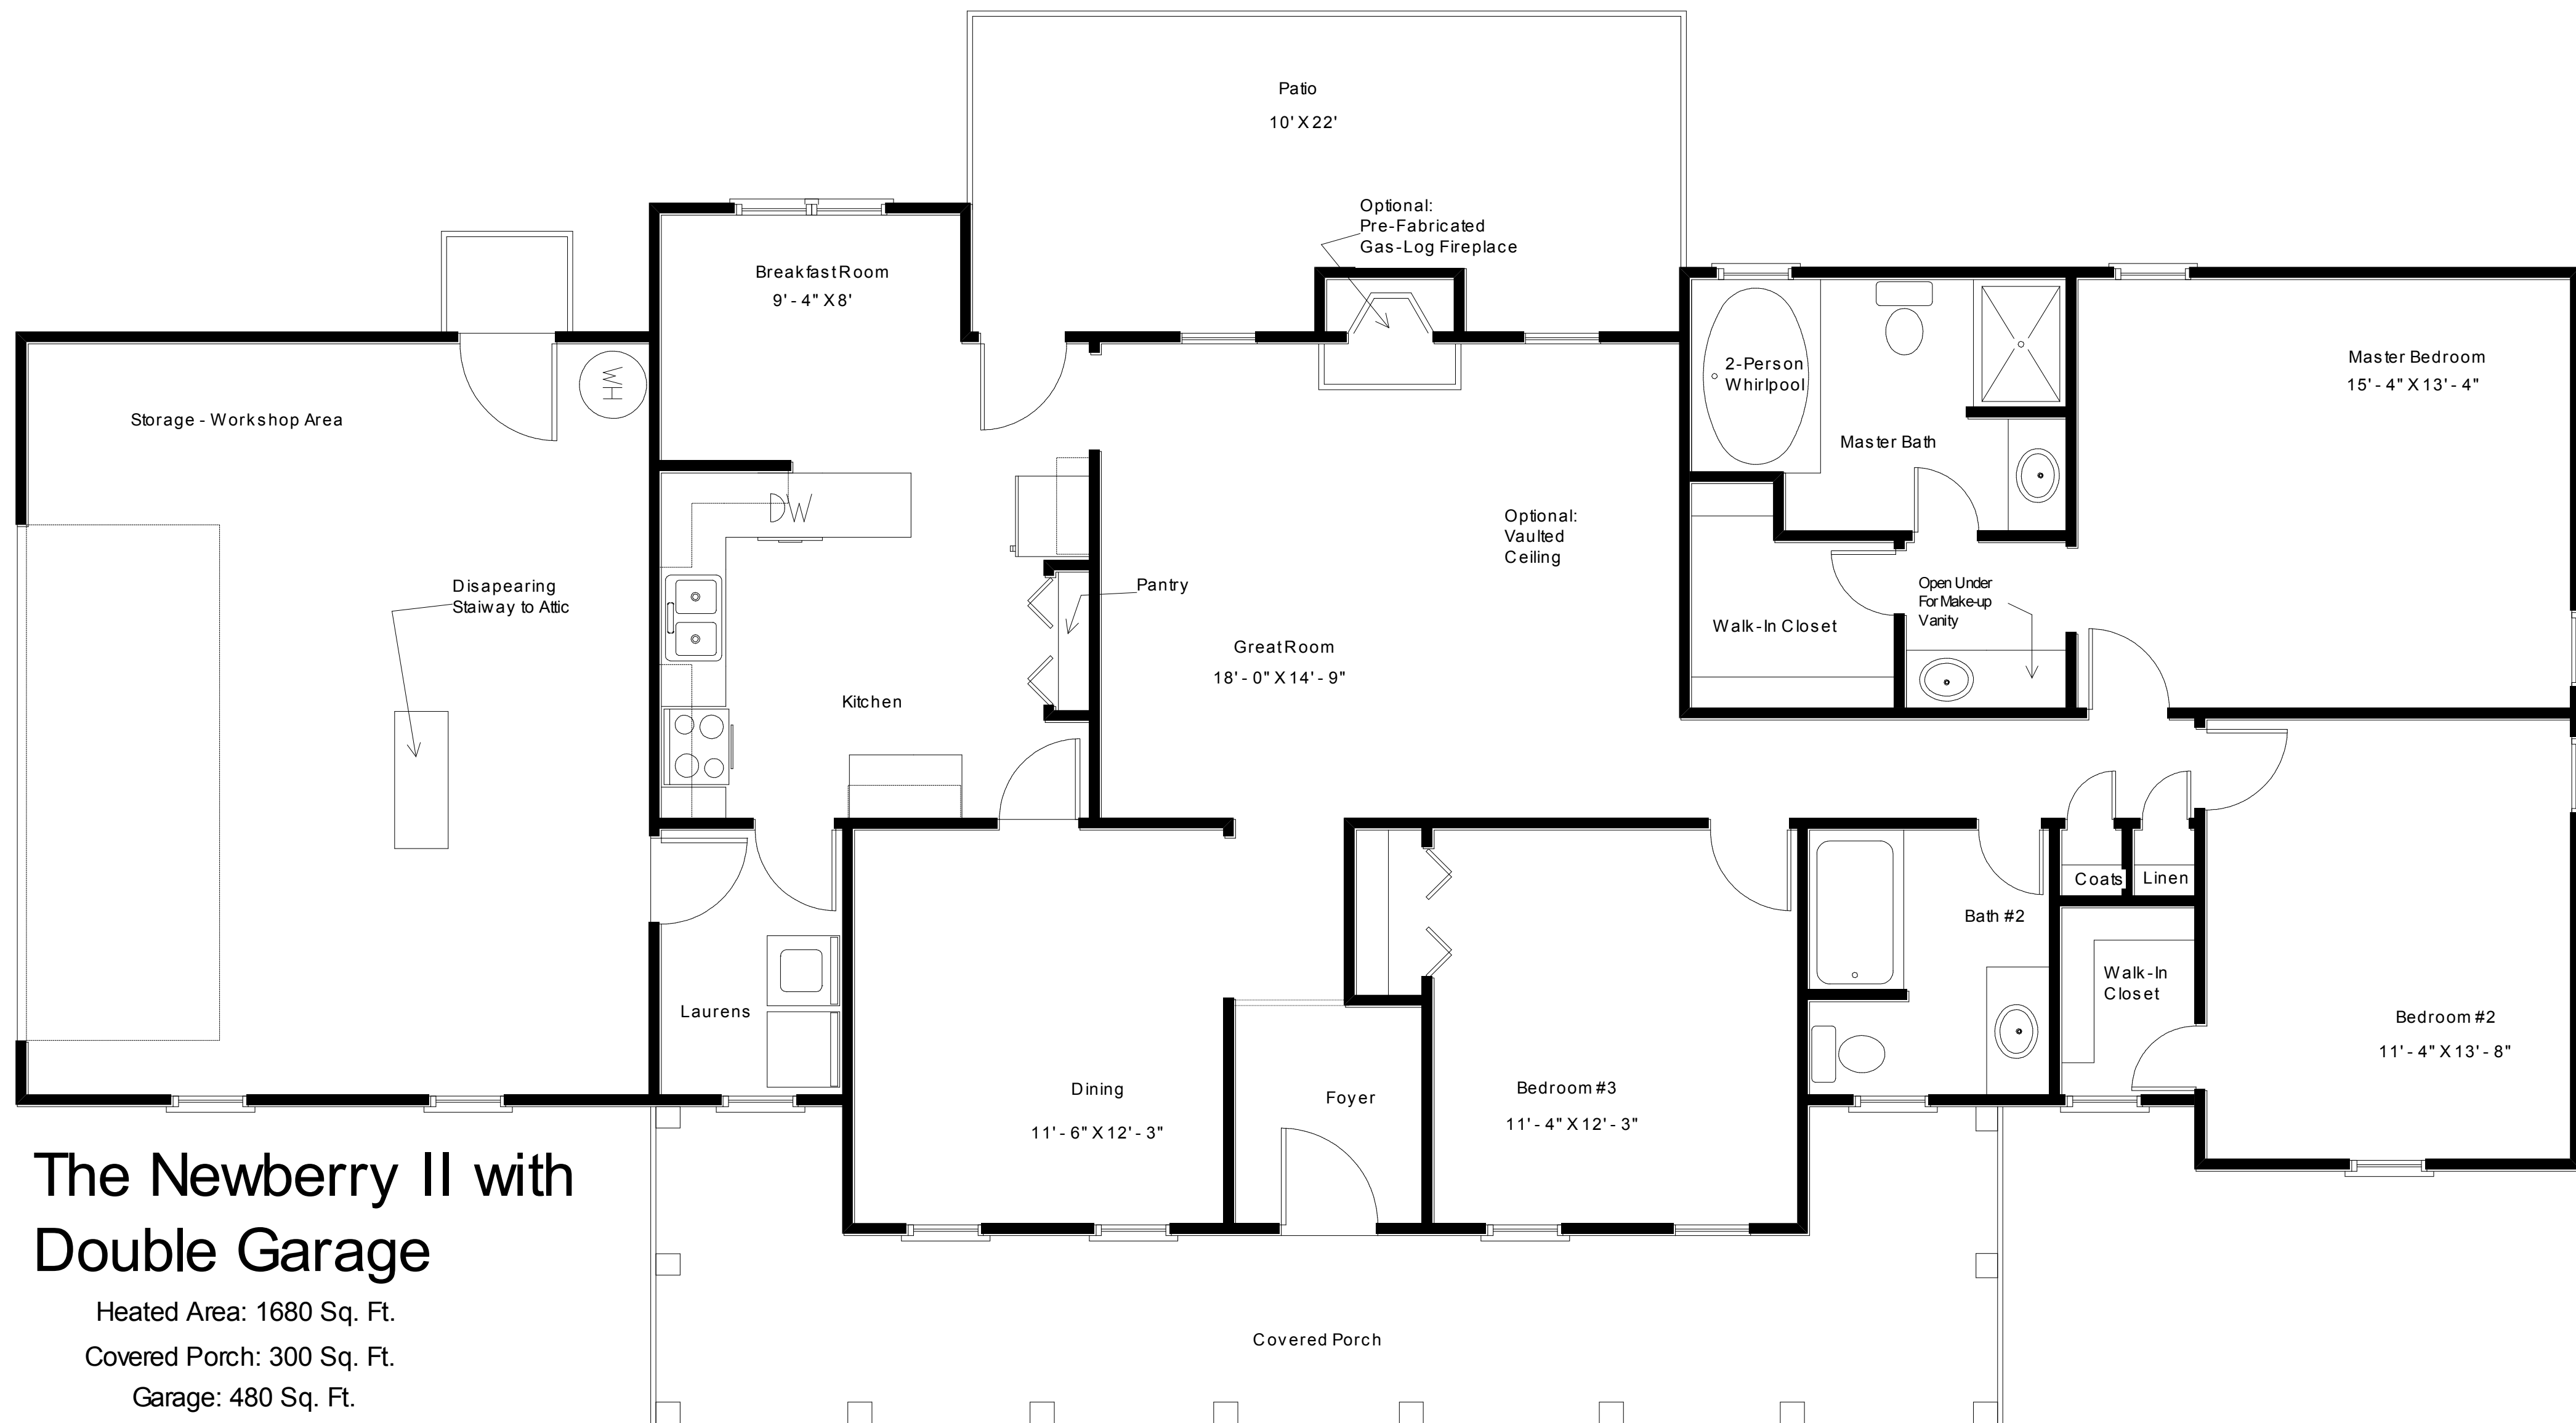

"Live The Great Life"

864-654-5750

RegalHomesofSC.com

The Newberry II

Featuring:

Formal Dining

Breakfast Room

Kitchen Pantry

Covered Porch

Laundry—Mud Room

"Live The Great Life"

The Newberry II with Double Garage

Heated Area: 1680 Sq. Ft.

Covered Porch: 300 Sq. Ft.

Garage: 480 Sq. Ft.

Total Under Roof: 2460 Sq. Ft.

Great Room view toward Formal Dining

↑ Breakfast Area

← Formal Dining Room

Great Room view
toward Dining

Gas-Log Fireplace with
painted wooden Mantle

Foyer

Master Bedroom

Master Bedroom

2 Person Whirlpool

Makeup Vanity

Mstr. Bath Vanity

← Bedroom #2

↓ Hall Bath Vanity

← Bedroom #2