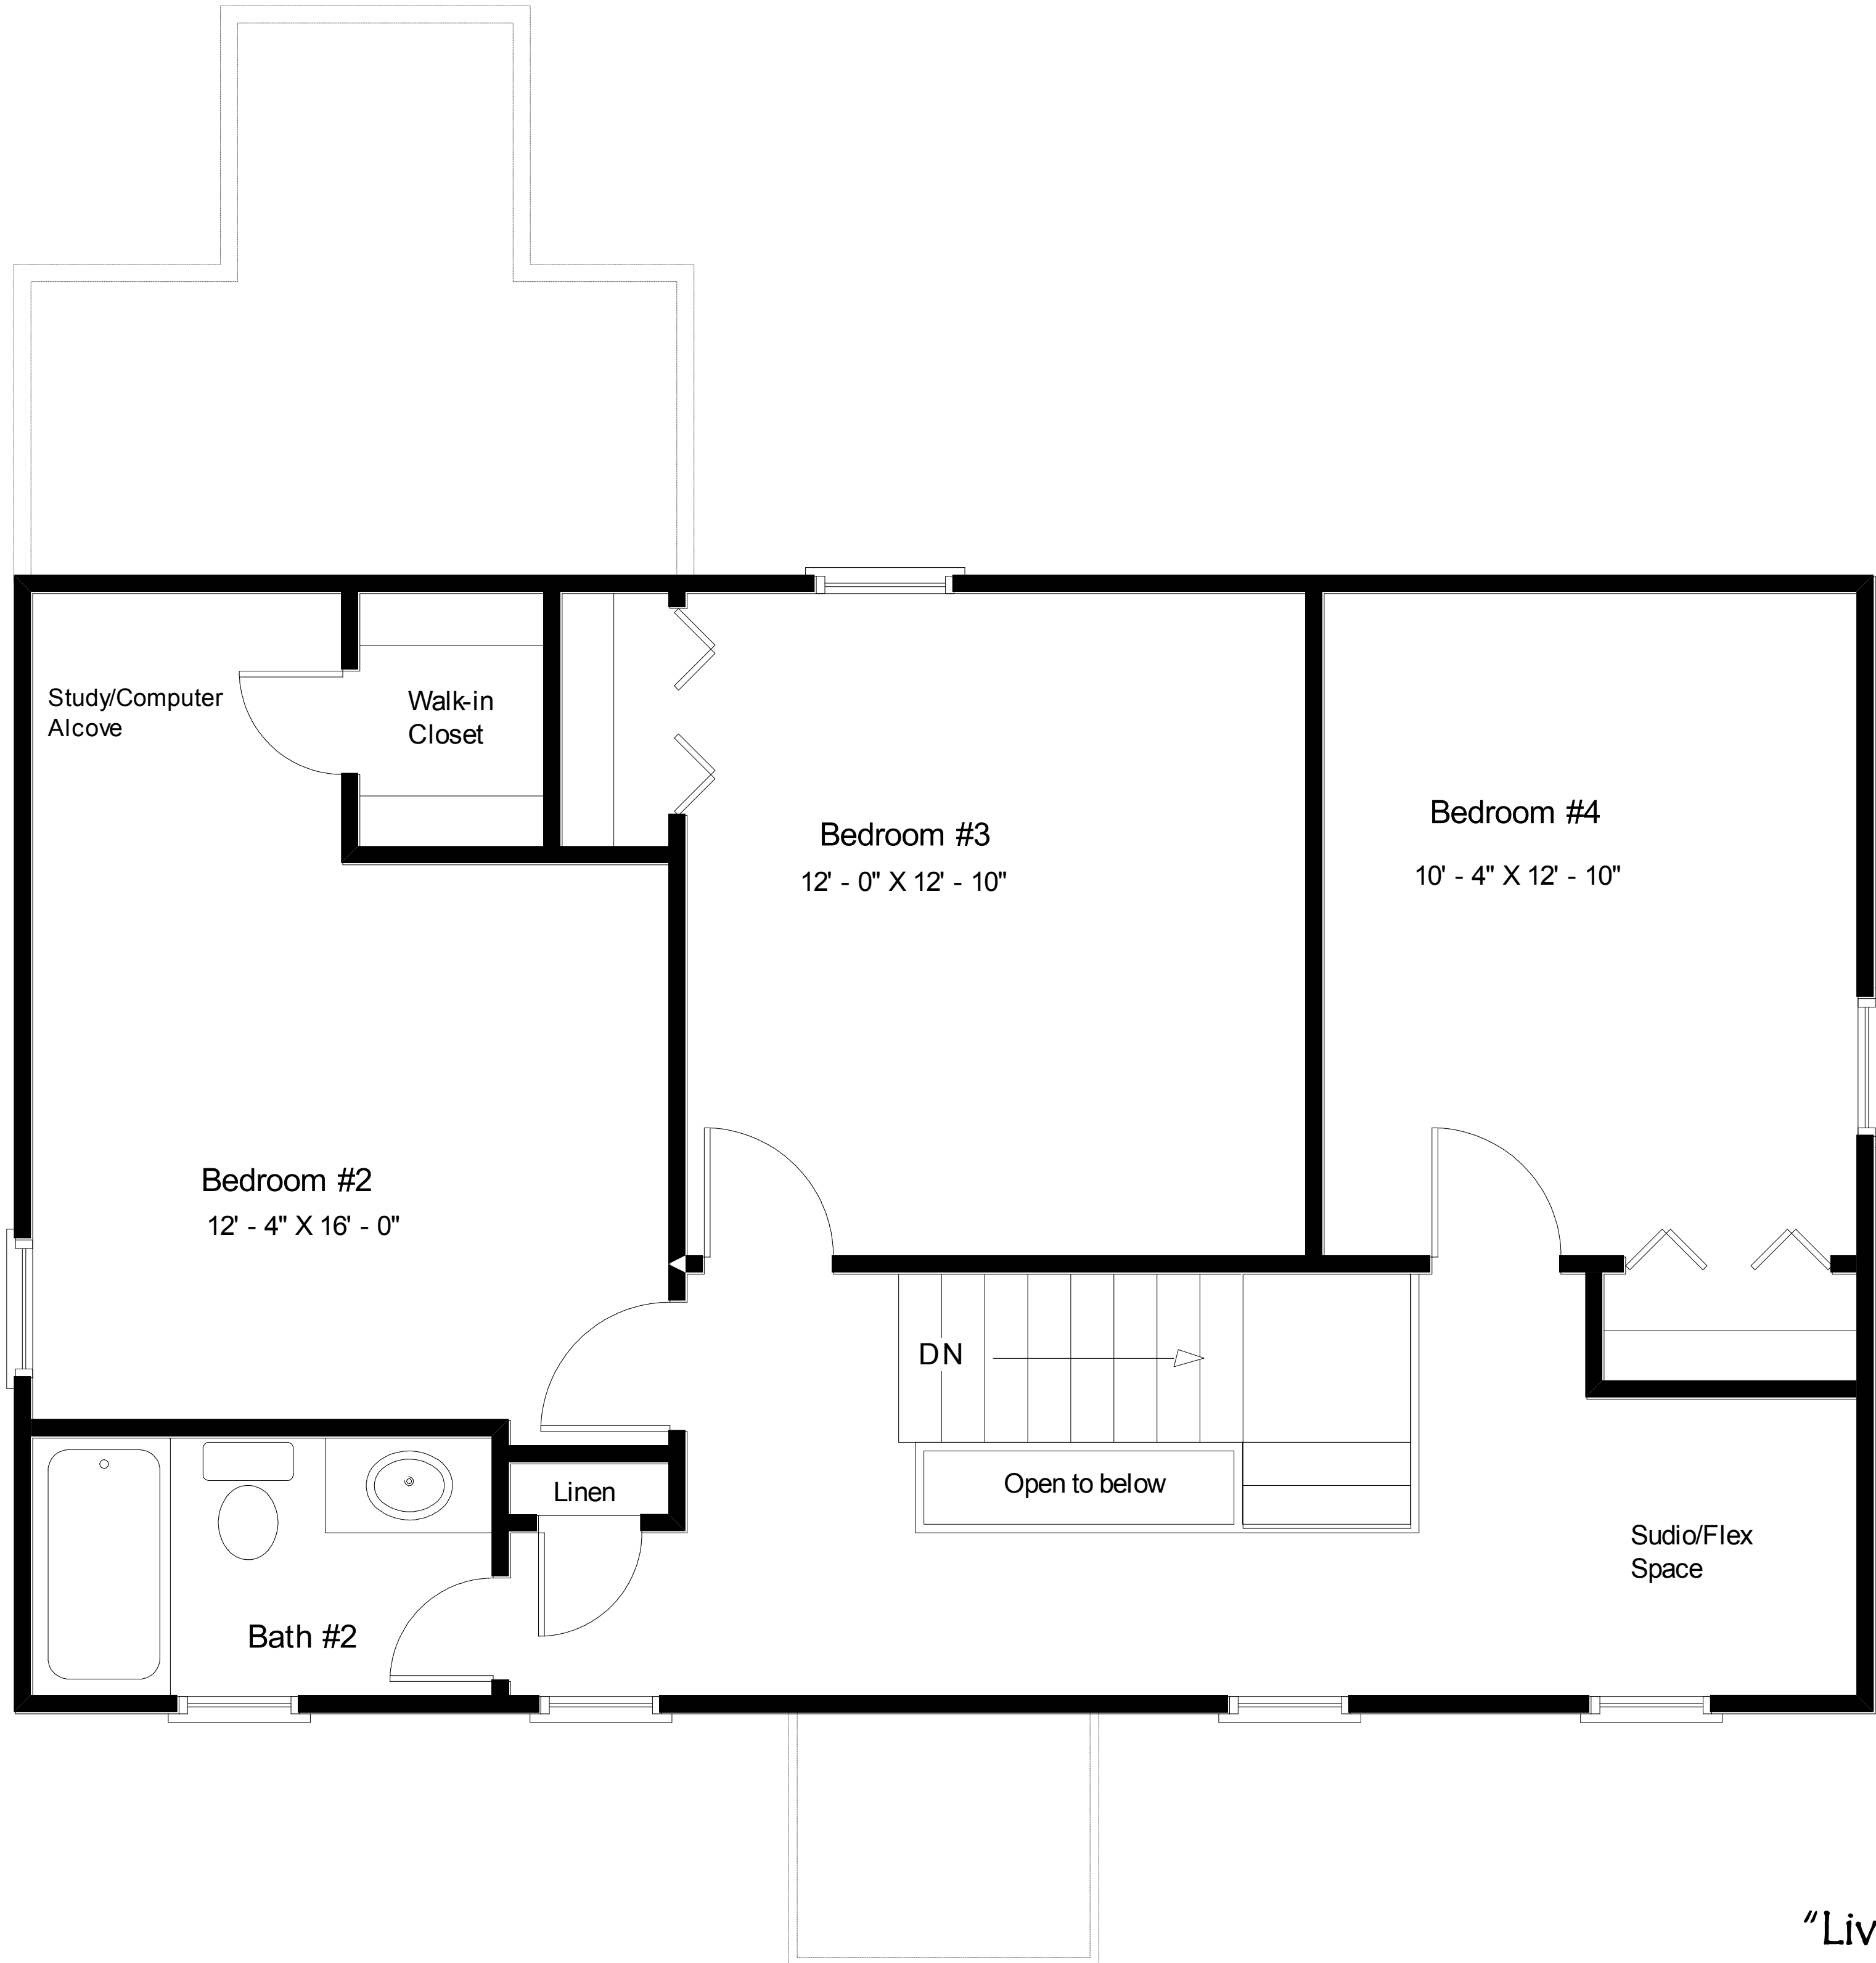

The Portsmouth VI

"Distinctive Architecture"

"Live the Great Life"

**Tidewater
Colonial
Collection**

"Distinctive Architecture"

Portsmouth VI

- 1st Floor: 871 Sq. Ft.
- 2nd Floor: 792 Sq. Ft.
- Total Heated Area: 1663 Sq. Ft.
- Exterior Storage: 30 Sq. Ft.
- Covered Porch Area: 30 Sq. Ft.
- Total Area Under Roof: 1723 Sq. Ft.

"Live The Great Life"

**Tidewater
Colonial
Collection**

"Distinctive Architecture"

Portsmouth VI

2nd Floor
2nd Floor: 792 Sq. Ft.

"Live The Great Life"