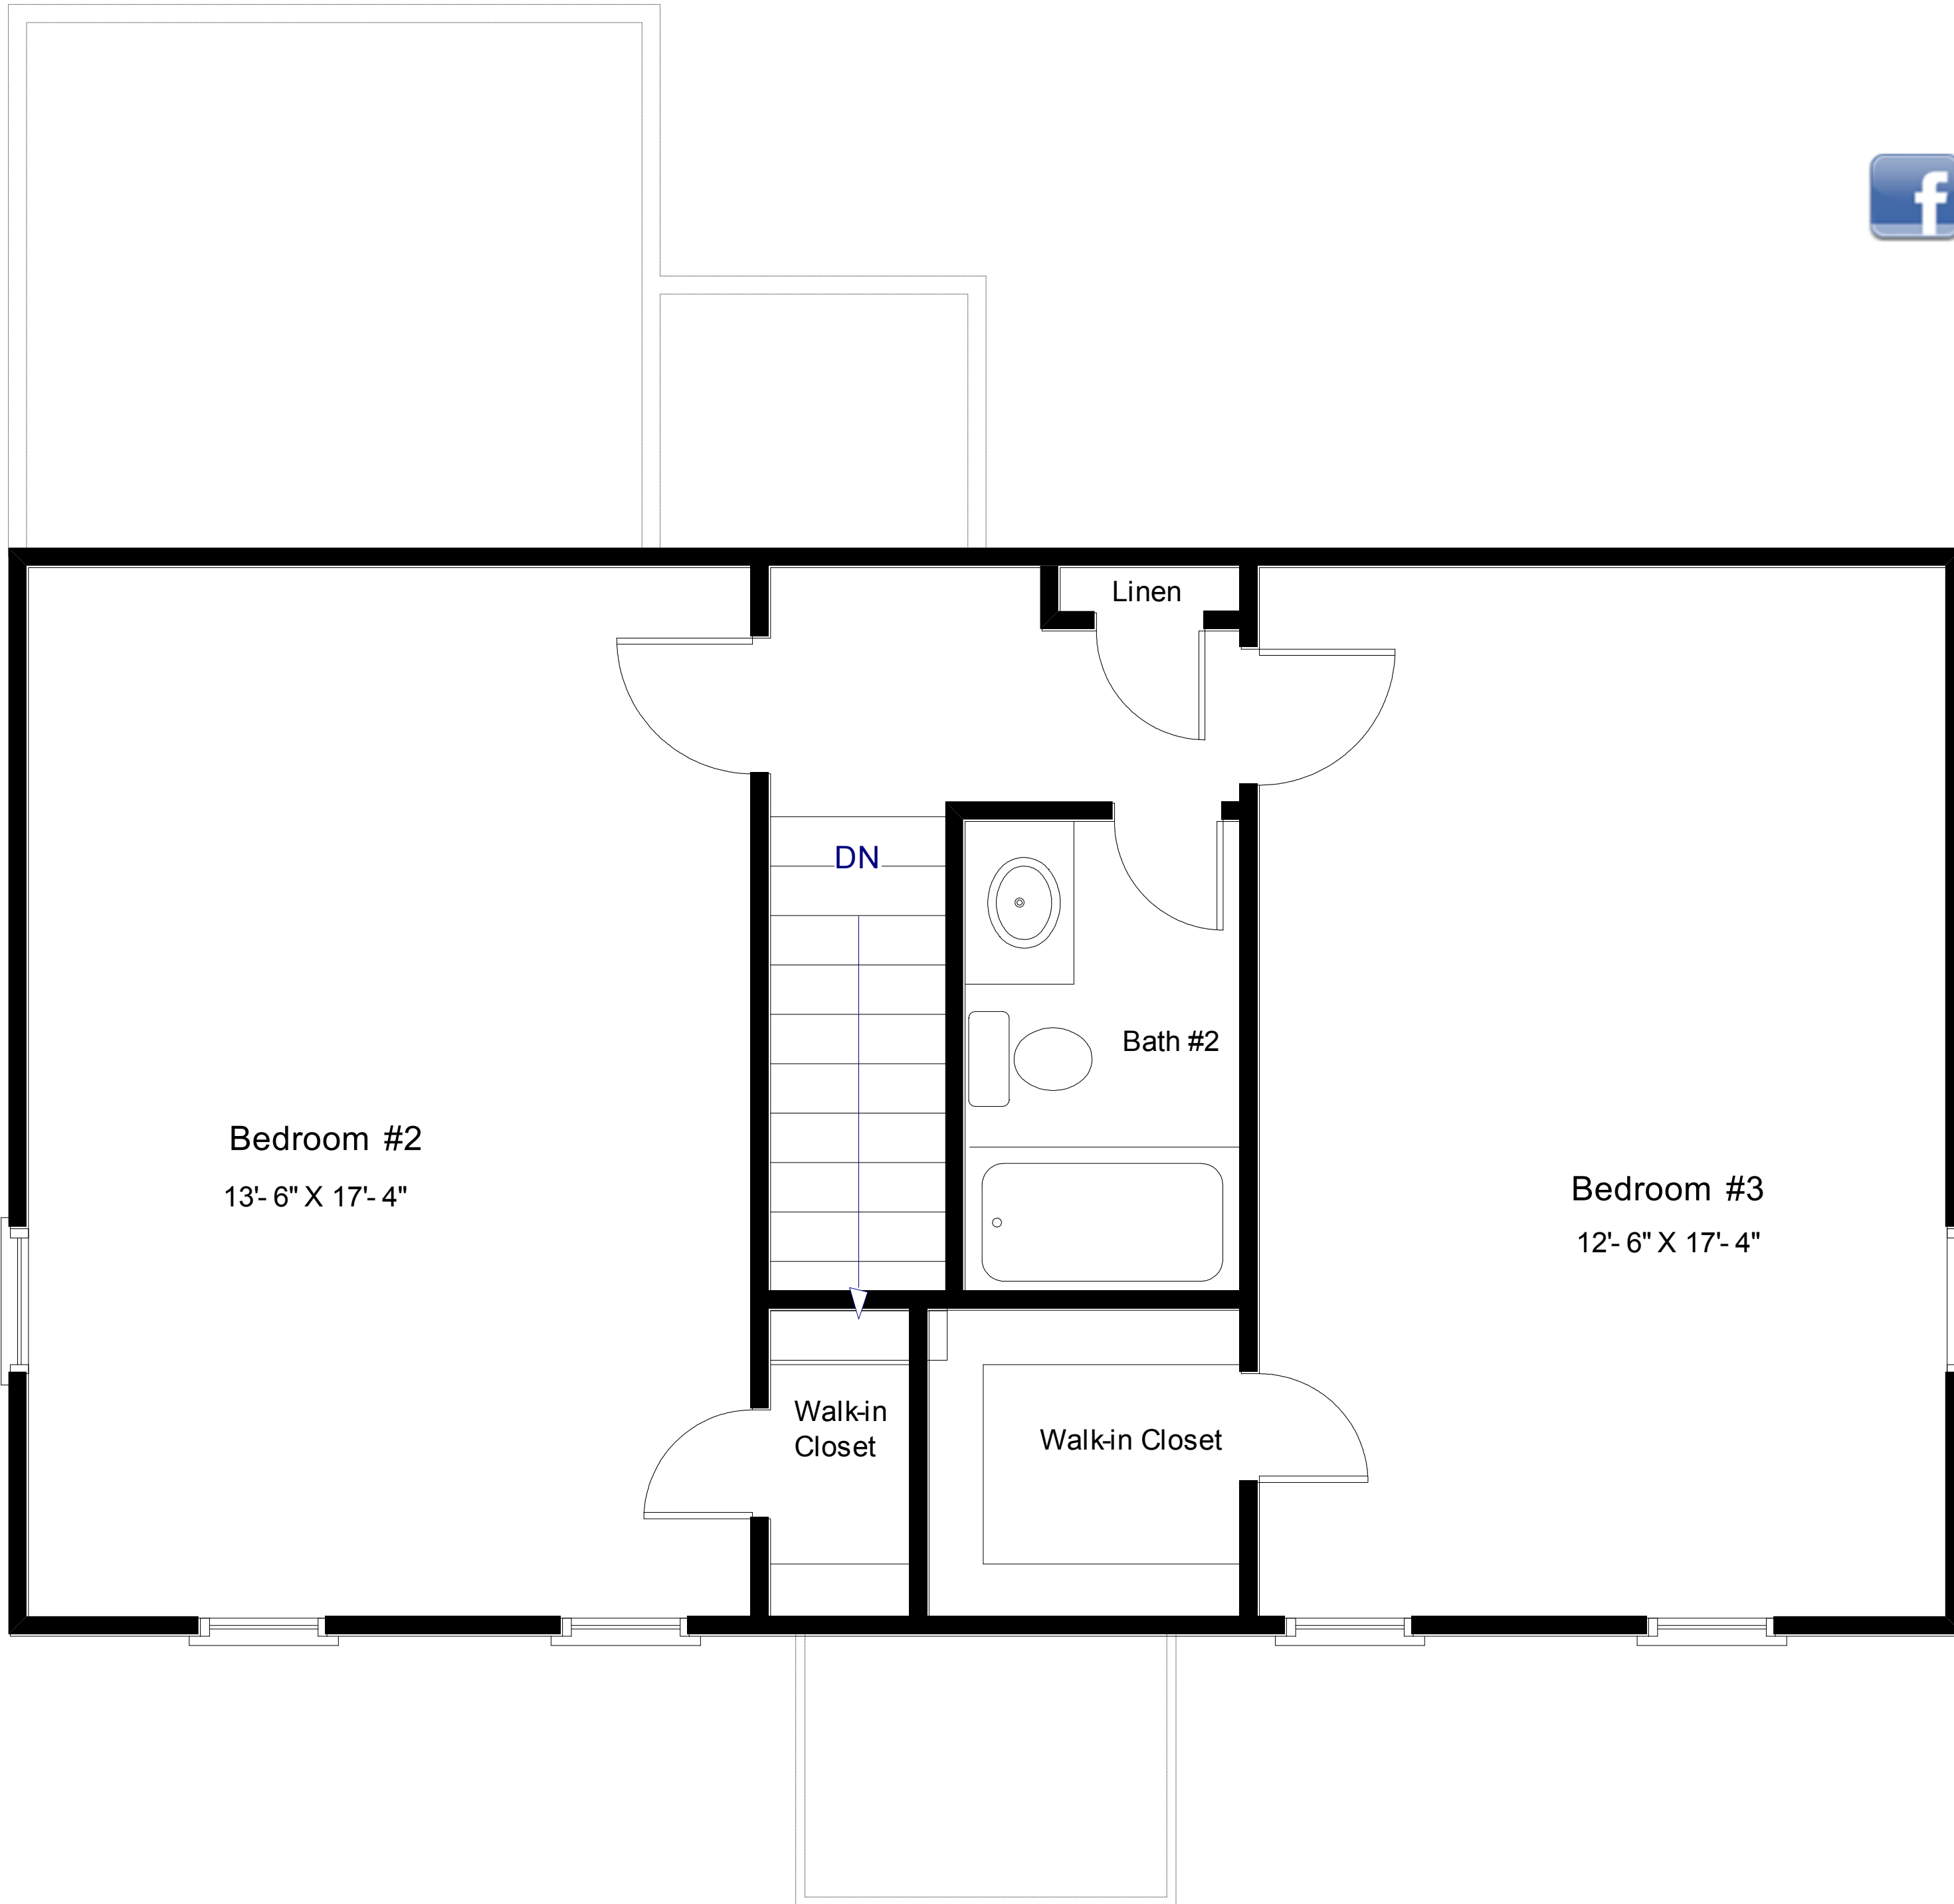

## The Richmond III

- 1st Floor: 840 Sq. Ft.
- 2nd Floor: 720 Sq. Ft.
- Total Heated Area: 1560 Sq. Ft.
- Exterior Storage Area: 30 Sq. Ft.
- Covered Porch: 35 Sq. Ft.
- Total Heated Area: 1625 Sq. Ft.

## The Richmond III

2nd Floor: 720 Sq. Ft.

*"Live The Great Life"*