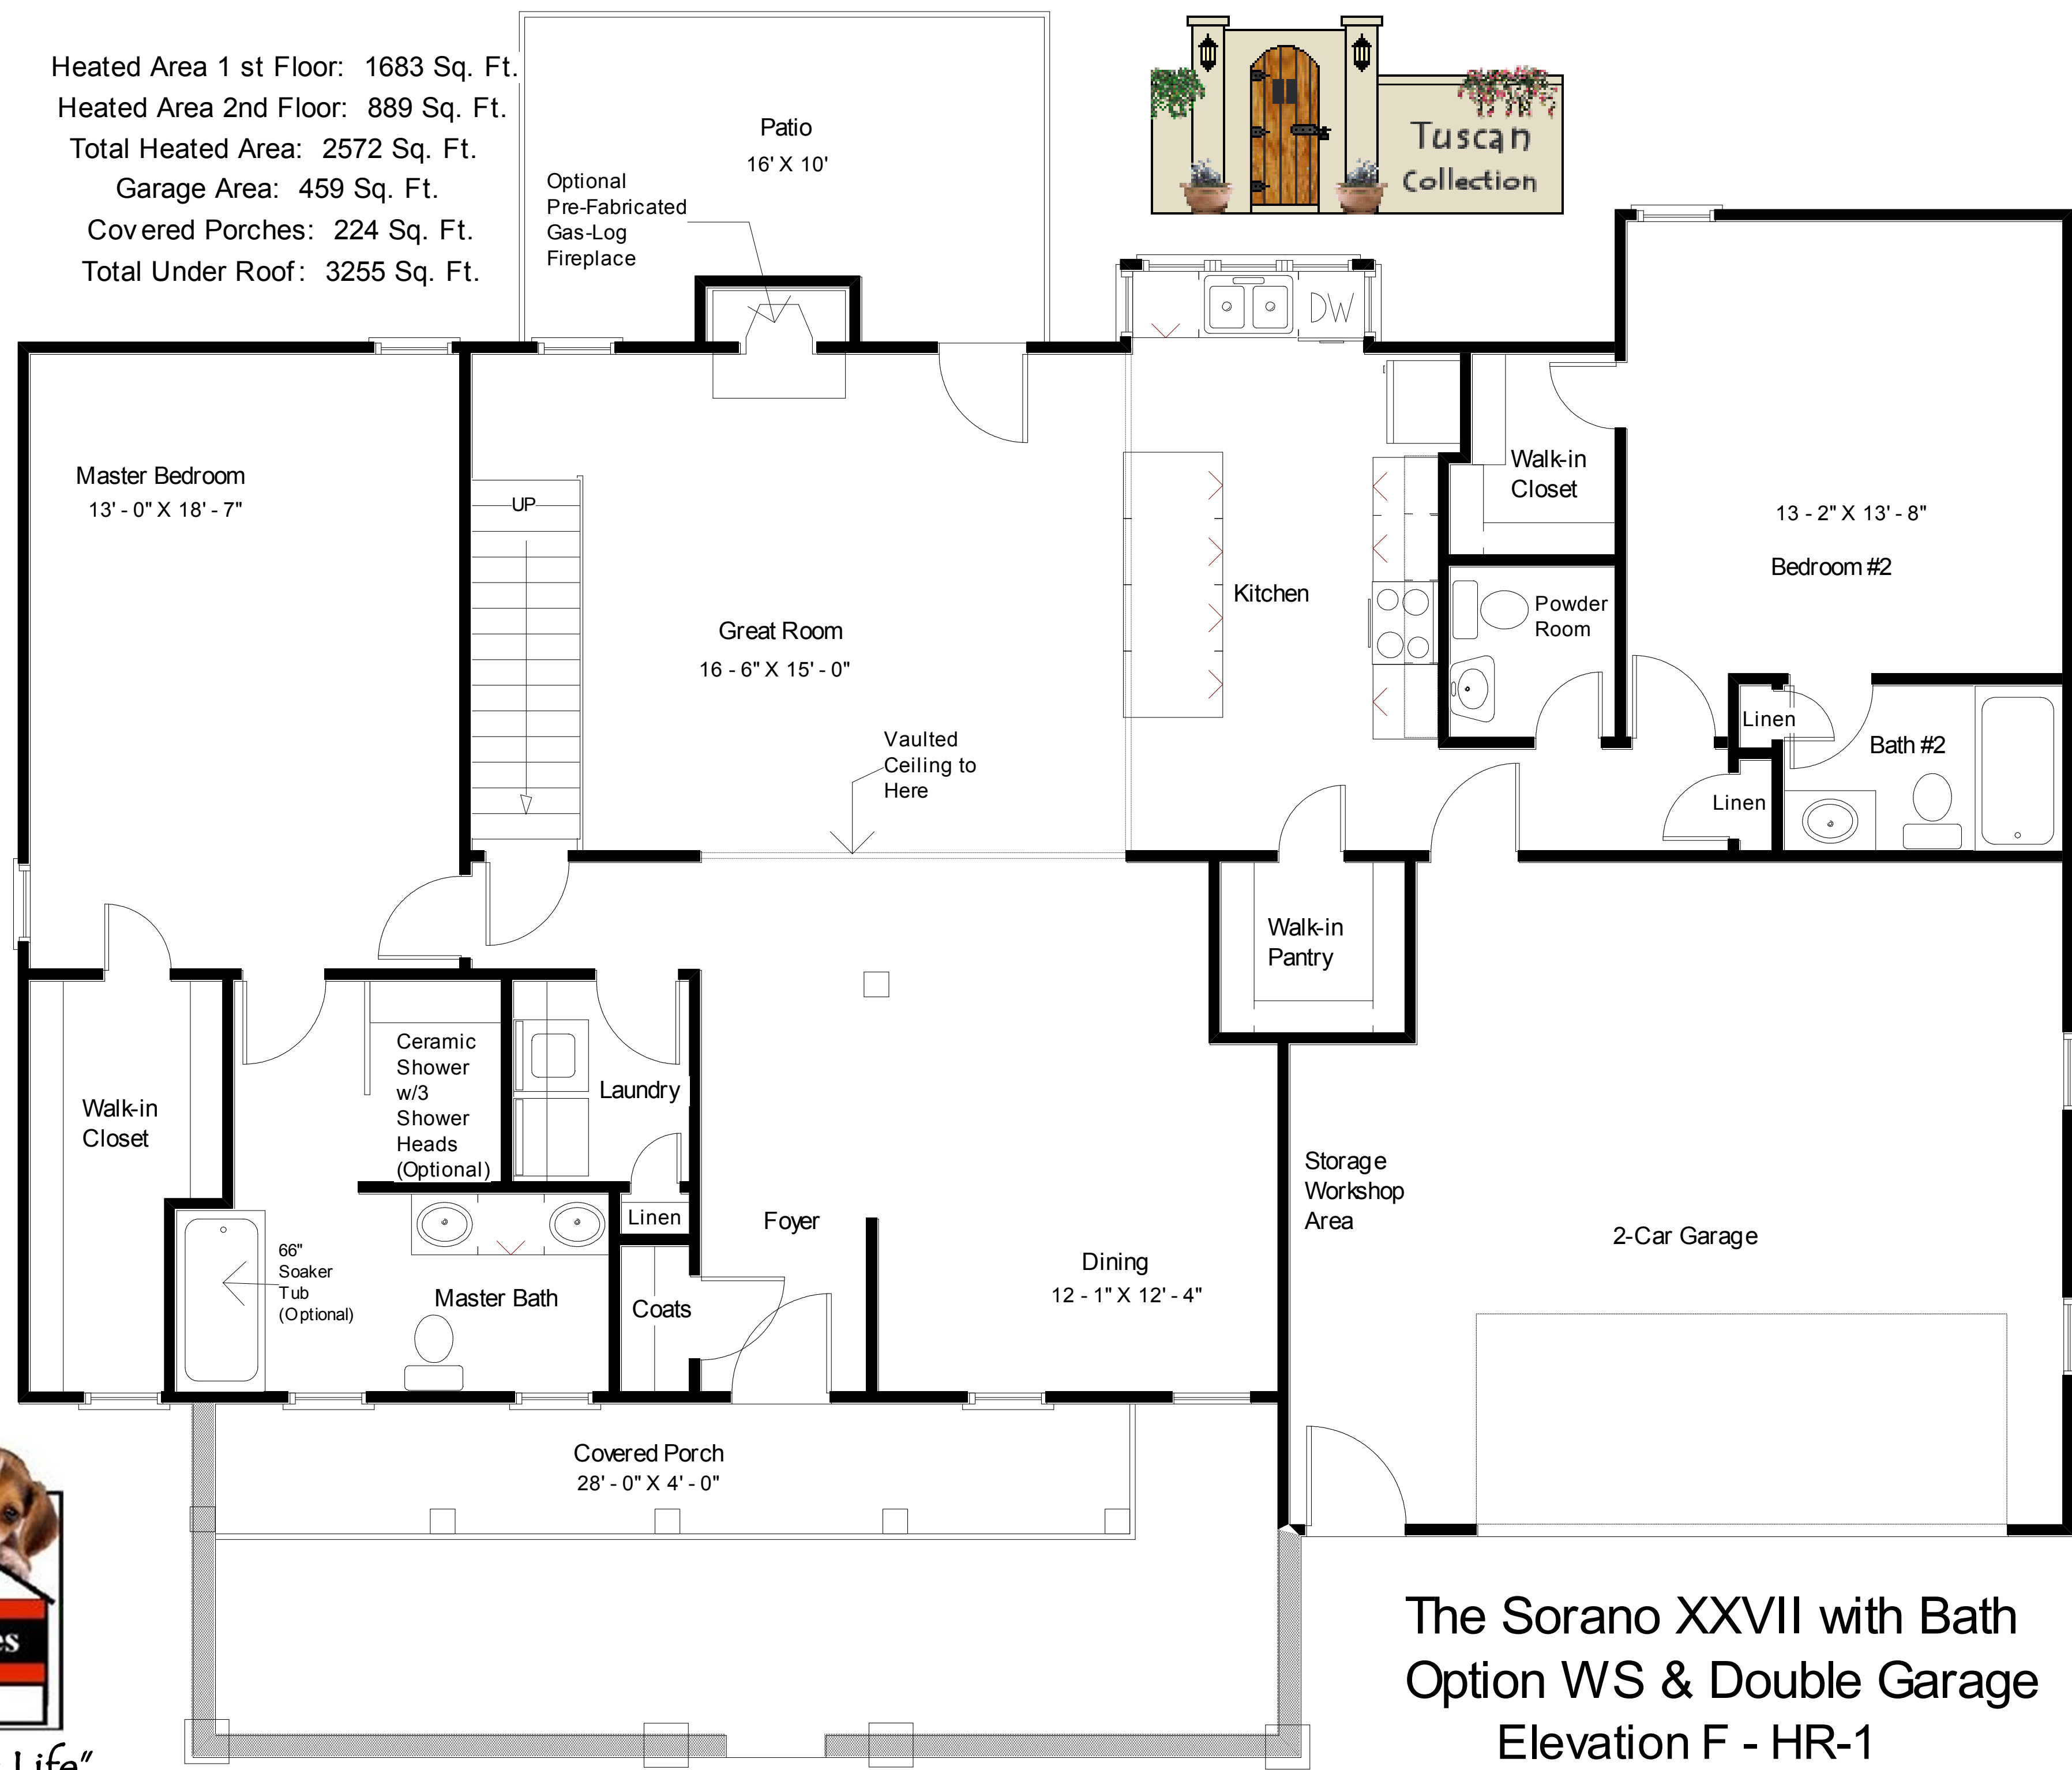

The Sorano XXVII
with front entry double garage
Elevation F-HOR-1

"Live The Great Life"

Heated Area 1 st Floor: 1683 Sq. Ft.
 Heated Area 2nd Floor: 889 Sq. Ft.
 Total Heated Area: 2572 Sq. Ft.
 Garage Area: 459 Sq. Ft.
 Covered Porches: 224 Sq. Ft.
 Total Under Roof: 3255 Sq. Ft.

"Live The Great Life"

The Sorano XXVII with Bath
 Option WS & Double Garage
 Elevation F - HR-1

Heated Area 2nd Floor: 889 Sq.Ft.

Optional Attic Storage

Open to below

DN

Family/Playroom
24' - 4" X 16' - 0"

Bedroom #4
13' - 0" X 12' - 5"

Bedroom #3
13' - 0" X 13' - 3"

Bath #3

Covered Porch
28' - 0" X 4' - 0"

"Live The Great Life"

The Sorano XXVII with Bath
Option WS & Double Garage
Elevation F - HR-1