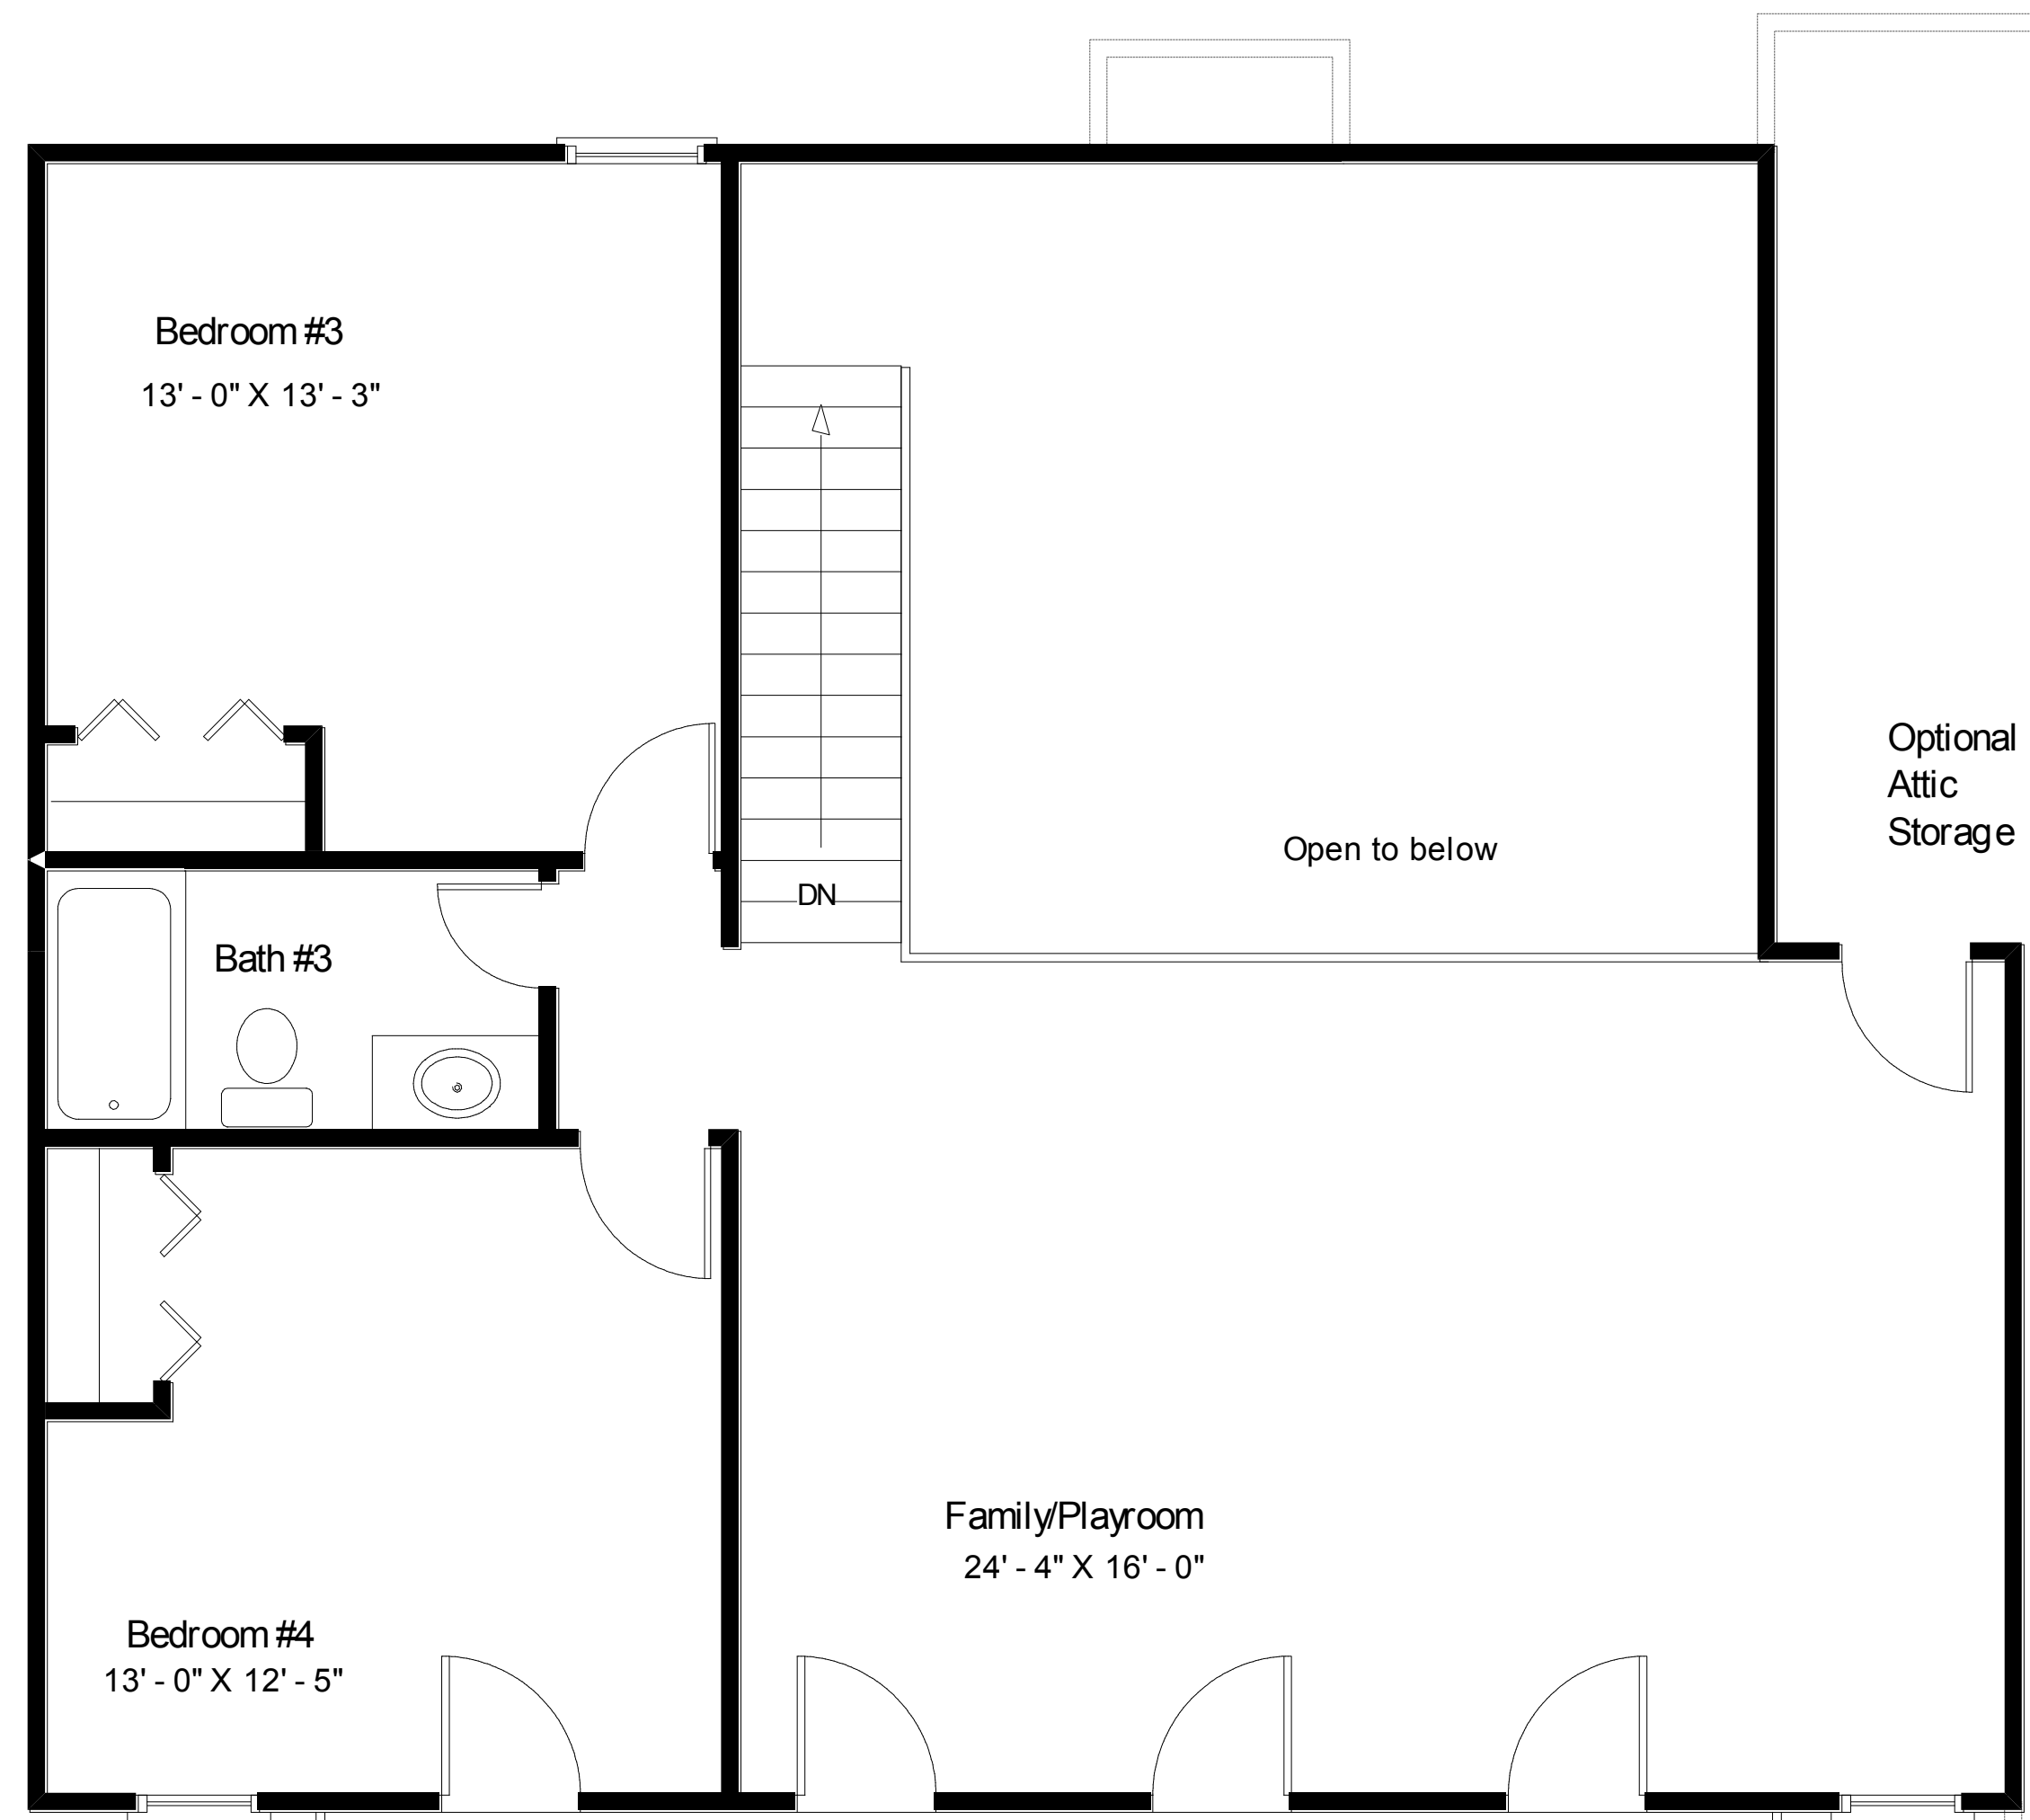

The Sorano XXVII
with front entry double garage
Elevation F-HOR-1

"Live The Great Life"

Heated Area 1 st Floor: 1683 Sq. Ft.
 Heated Area 2nd Floor: 889 Sq. Ft.
 Total Heated Area: 2572 Sq. Ft.
 Garage Area: 459 Sq. Ft.
 Covered Porches: 224 Sq. Ft.
 Total Under Roof: 3255 Sq. Ft.

"Live The Great Life"

The Sorano XXVII with Bath
 Option WS & Double Garage
 Elevation F - HR-1

Heated Area 2nd Floor: 889 Sq.Ft.

Optional Attic Storage

Open to below

DN

Family/Playroom
24' - 4" X 16' - 0"

Bedroom #4
13' - 0" X 12' - 5"

Bedroom #3
13' - 0" X 13' - 3"

Bath #3

Covered Porch
28' - 0" X 4' - 0"

"Live The Great Life"

The Sorano XXVII with Bath
Option WS & Double Garage
Elevation F - HR-1