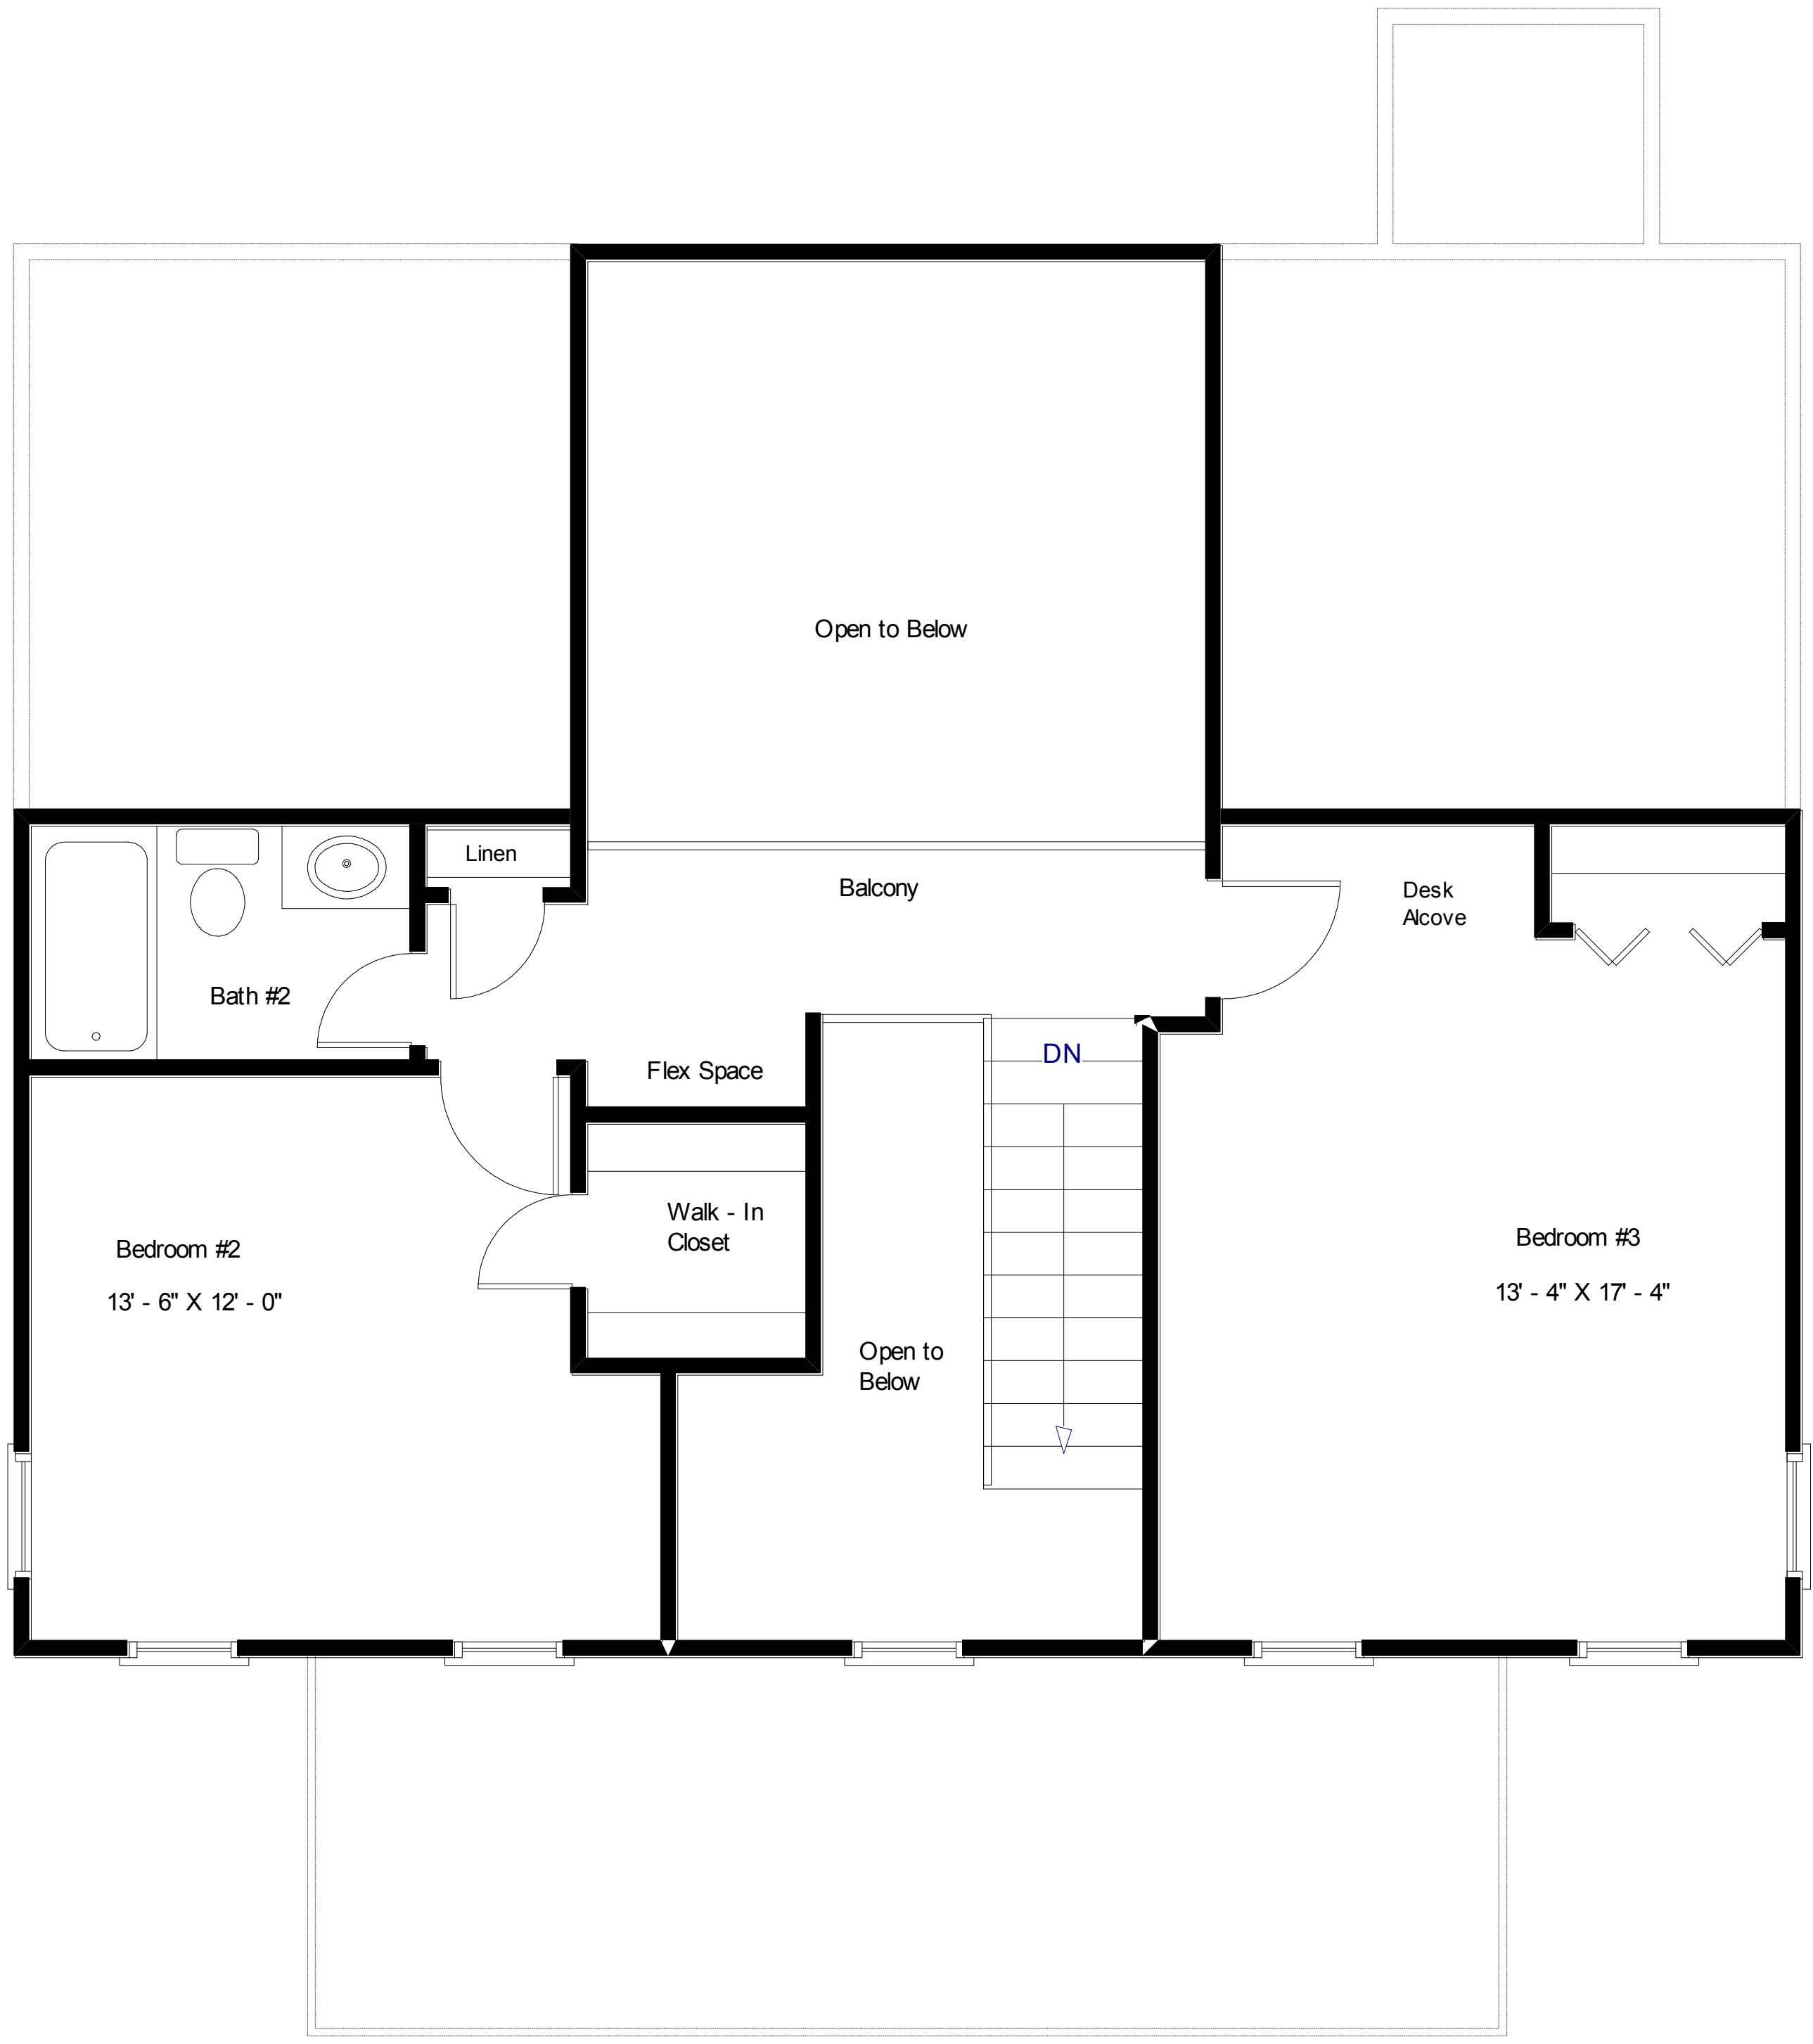

The St George VI

with Bath Option D

Heated Area, 1st Floor: 1140 Sq. Ft.

Heated Area, 2nd Floor: 624 Sq. Ft.

Total Heated Area: 1764 Sq. Ft.

Storage: 30 Sq. Ft.

Covered Porch: 204 Sq. Ft.

Total Under Roof: 1998 Sq. Ft.

"Distinctive Architecture"

"Live The Great Life"

The St George VI

with Bath Option D

Heated Area, 2nd Floor: 624 Sq. Ft.