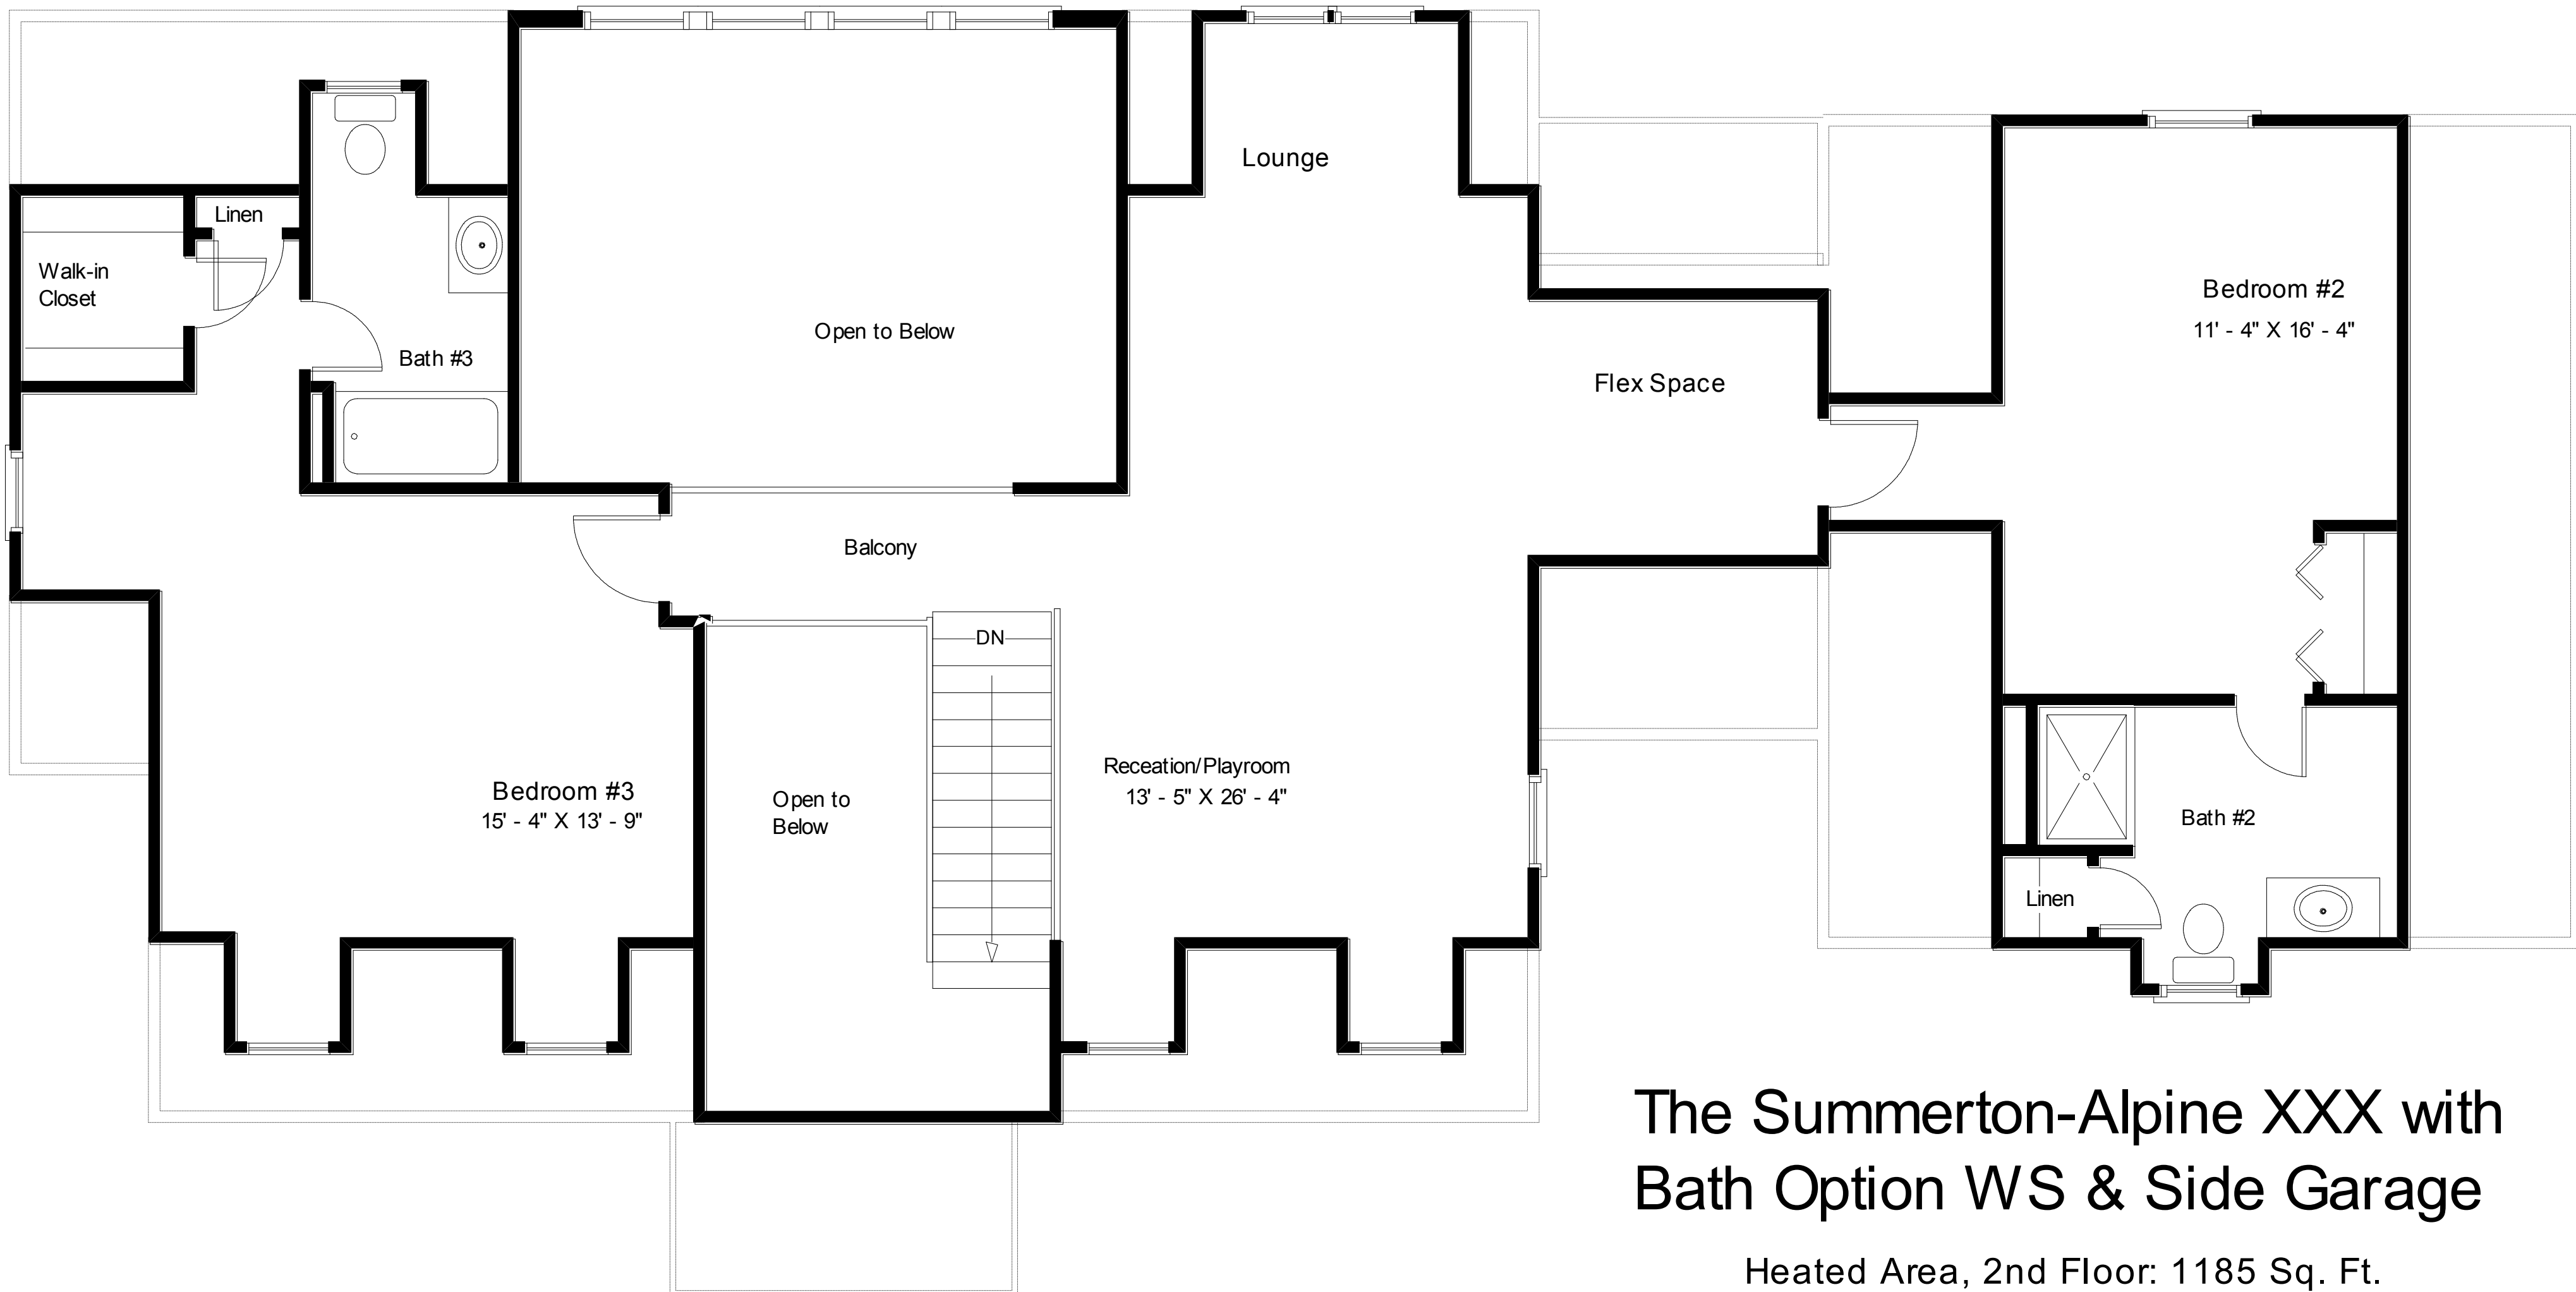

The Summerton-Alpine XXX  
with Side Garage  
Street Side Elevation

"Live The Great Life"

"Easy Living"

Lakeside  
Collection

The Summerton-Alpine XXX  
with Side Garage  
Lake Side Elevation

"Live The Great Life"

"Easy Living"

Lakeside  
Collection

Lakeside  
Collection "Easy Living"

"Live The Great Life"

Heated Area, 1st Floor: 1488 Sq. Ft.  
 Heated Area, 2nd Floor: 1185 Sq. Ft.  
 Total Heated Area: 2673 Sq. Ft.  
 Garage: 480 Sq. Ft.  
 Covered Porches: 92 Sq. Ft.  
 Total Under Roof: 3245 Sq. Ft.

The Summerton-Alpine XXX with Bath Opt WS & Side Garage

Lakeside  
Collection "Easy Living"

"Live The Great Life"

The Summerton-Alpine XXX with  
Bath Option WS & Side Garage

Heated Area, 2nd Floor: 1185 Sq. Ft.