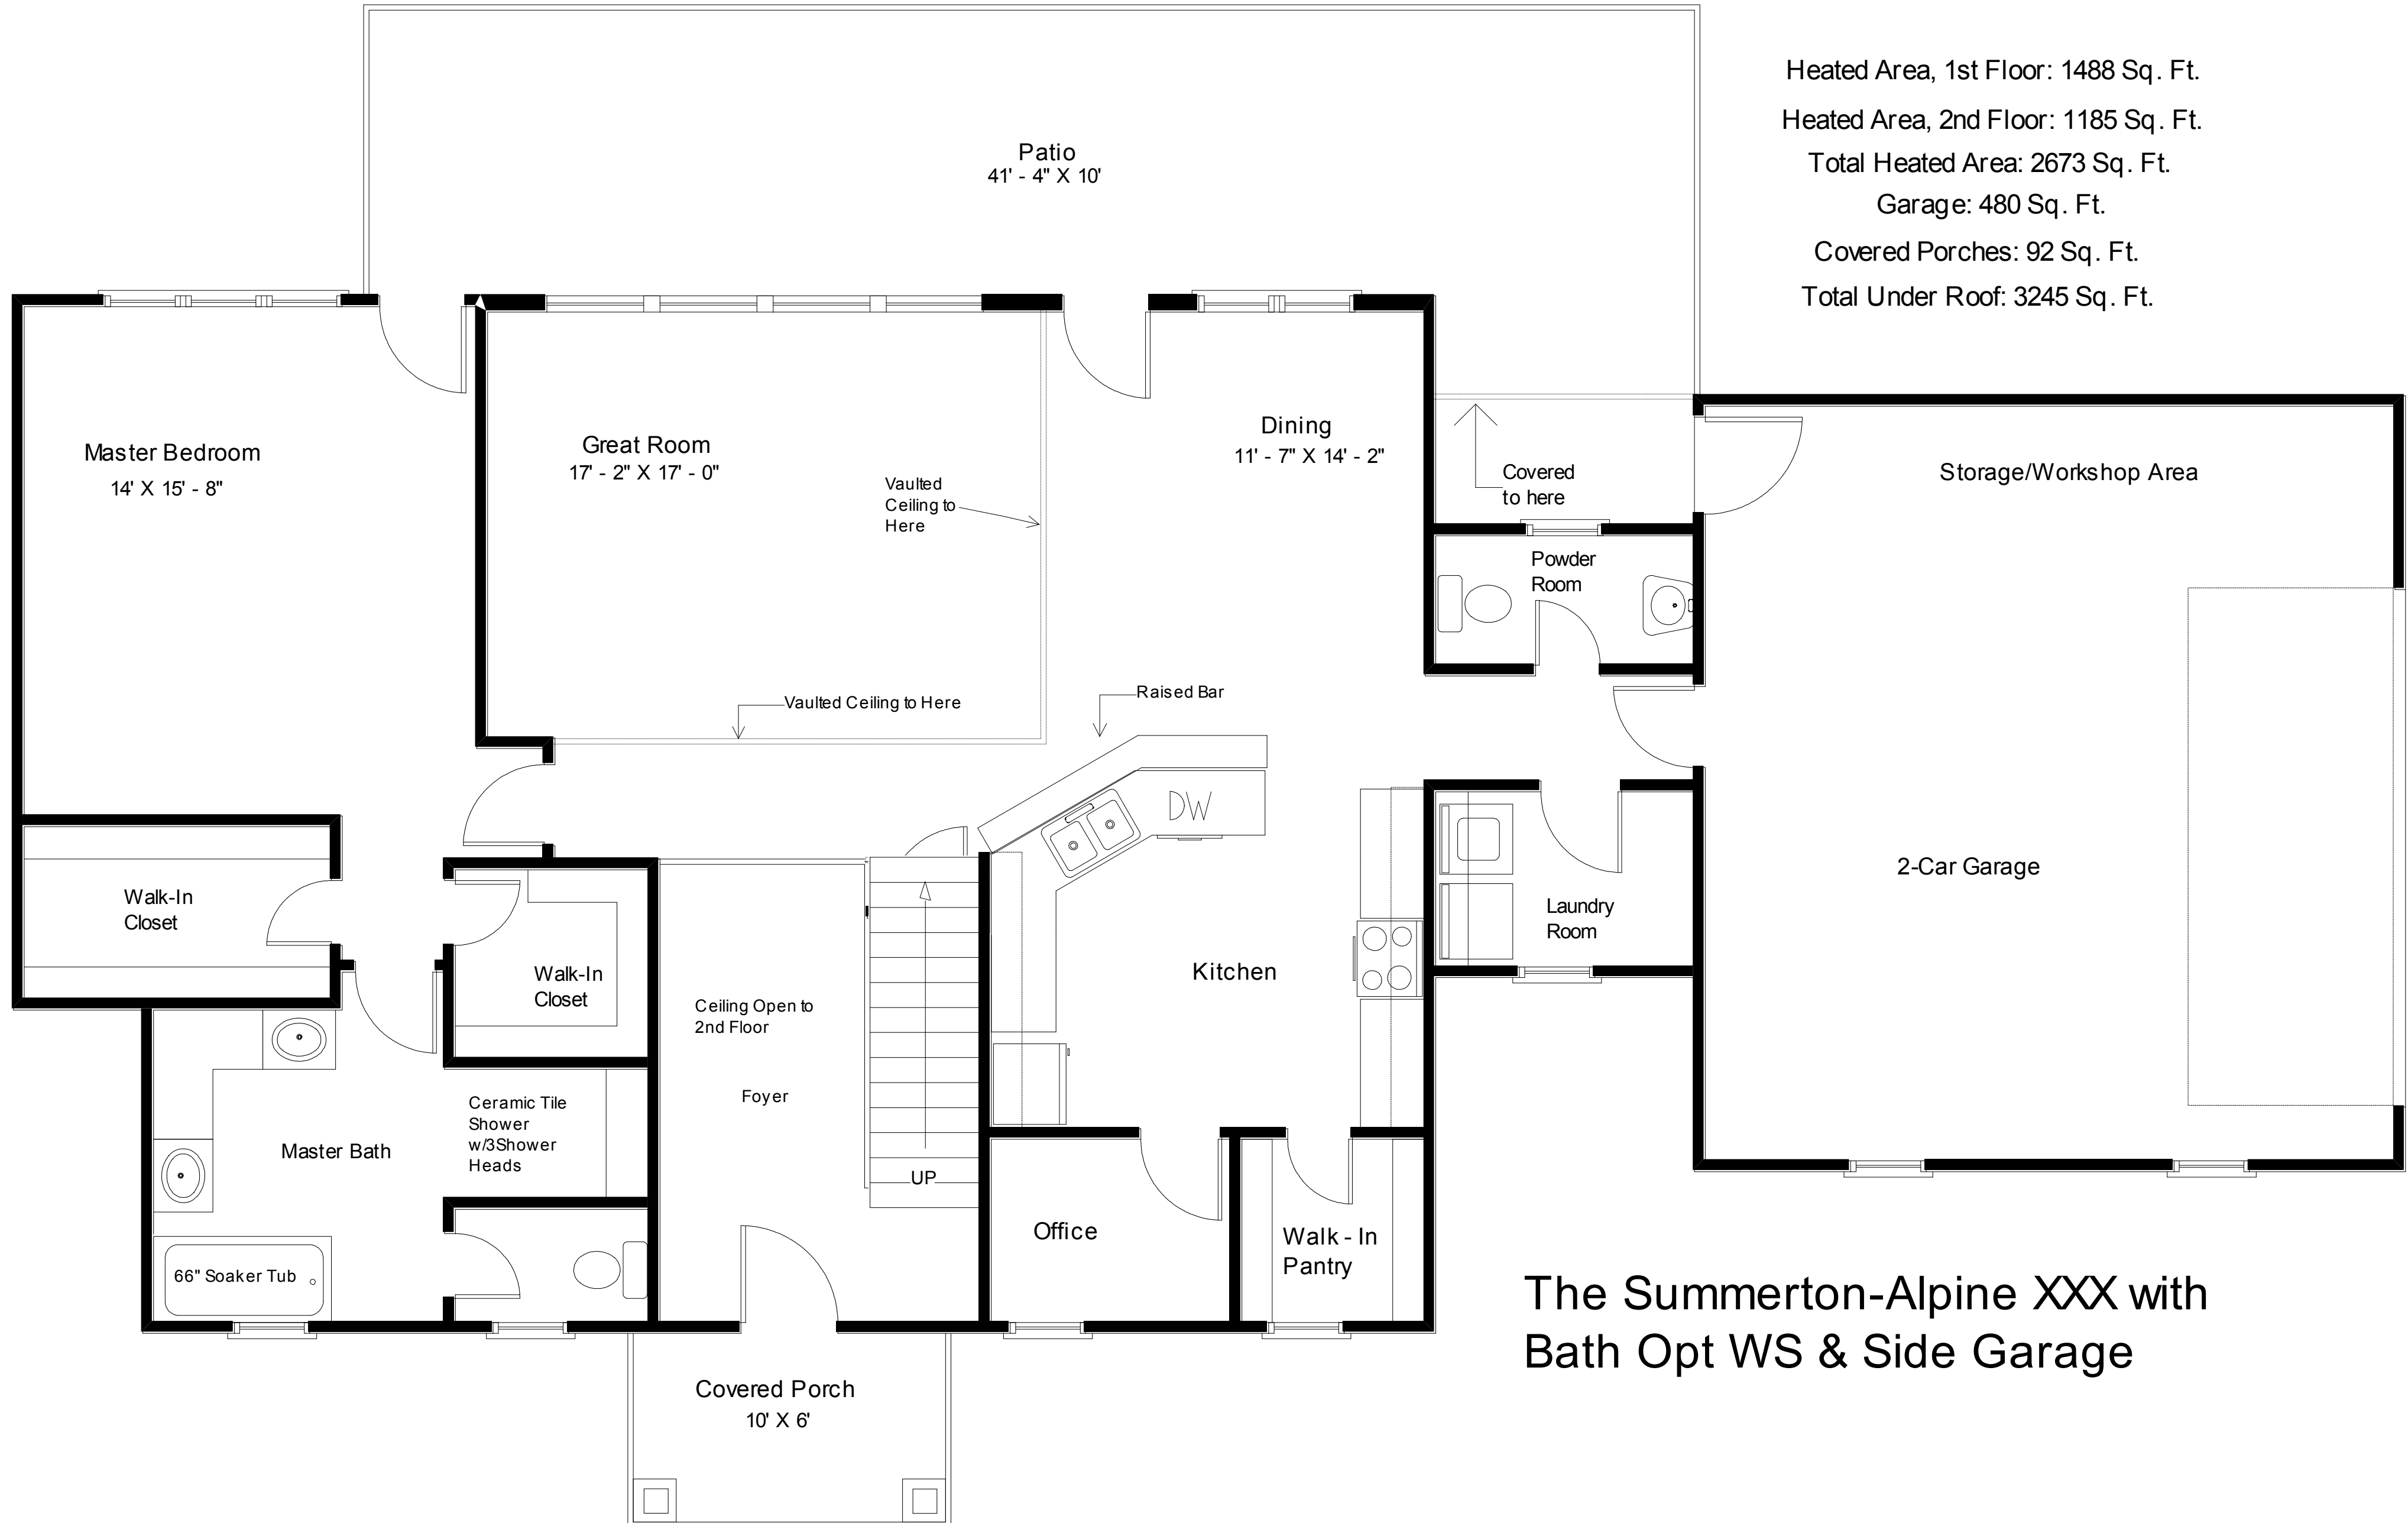

The Summerton-Alpine XXX  
with Side Garage  
Street Side Elevation

"Live The Great Life"

"Easy Living"

Lakeside  
Collection

The Summerton-Alpine XXX  
with Side Garage  
Lake Side Elevation

"Live The Great Life"

"Easy Living"

Lakeside  
Collection

Lakeside  
Collection "Easy Living"

"Live The Great Life"

Heated Area, 1st Floor: 1488 Sq. Ft.  
 Heated Area, 2nd Floor: 1185 Sq. Ft.  
 Total Heated Area: 2673 Sq. Ft.  
 Garage: 480 Sq. Ft.  
 Covered Porches: 92 Sq. Ft.  
 Total Under Roof: 3245 Sq. Ft.

The Summerton-Alpine XXX with Bath Opt WS & Side Garage

Lakeside  
Collection "Easy Living"

"Live The Great Life"

The Summerton-Alpine XXX with  
Bath Option WS & Side Garage

Heated Area, 2nd Floor: 1185 Sq. Ft.