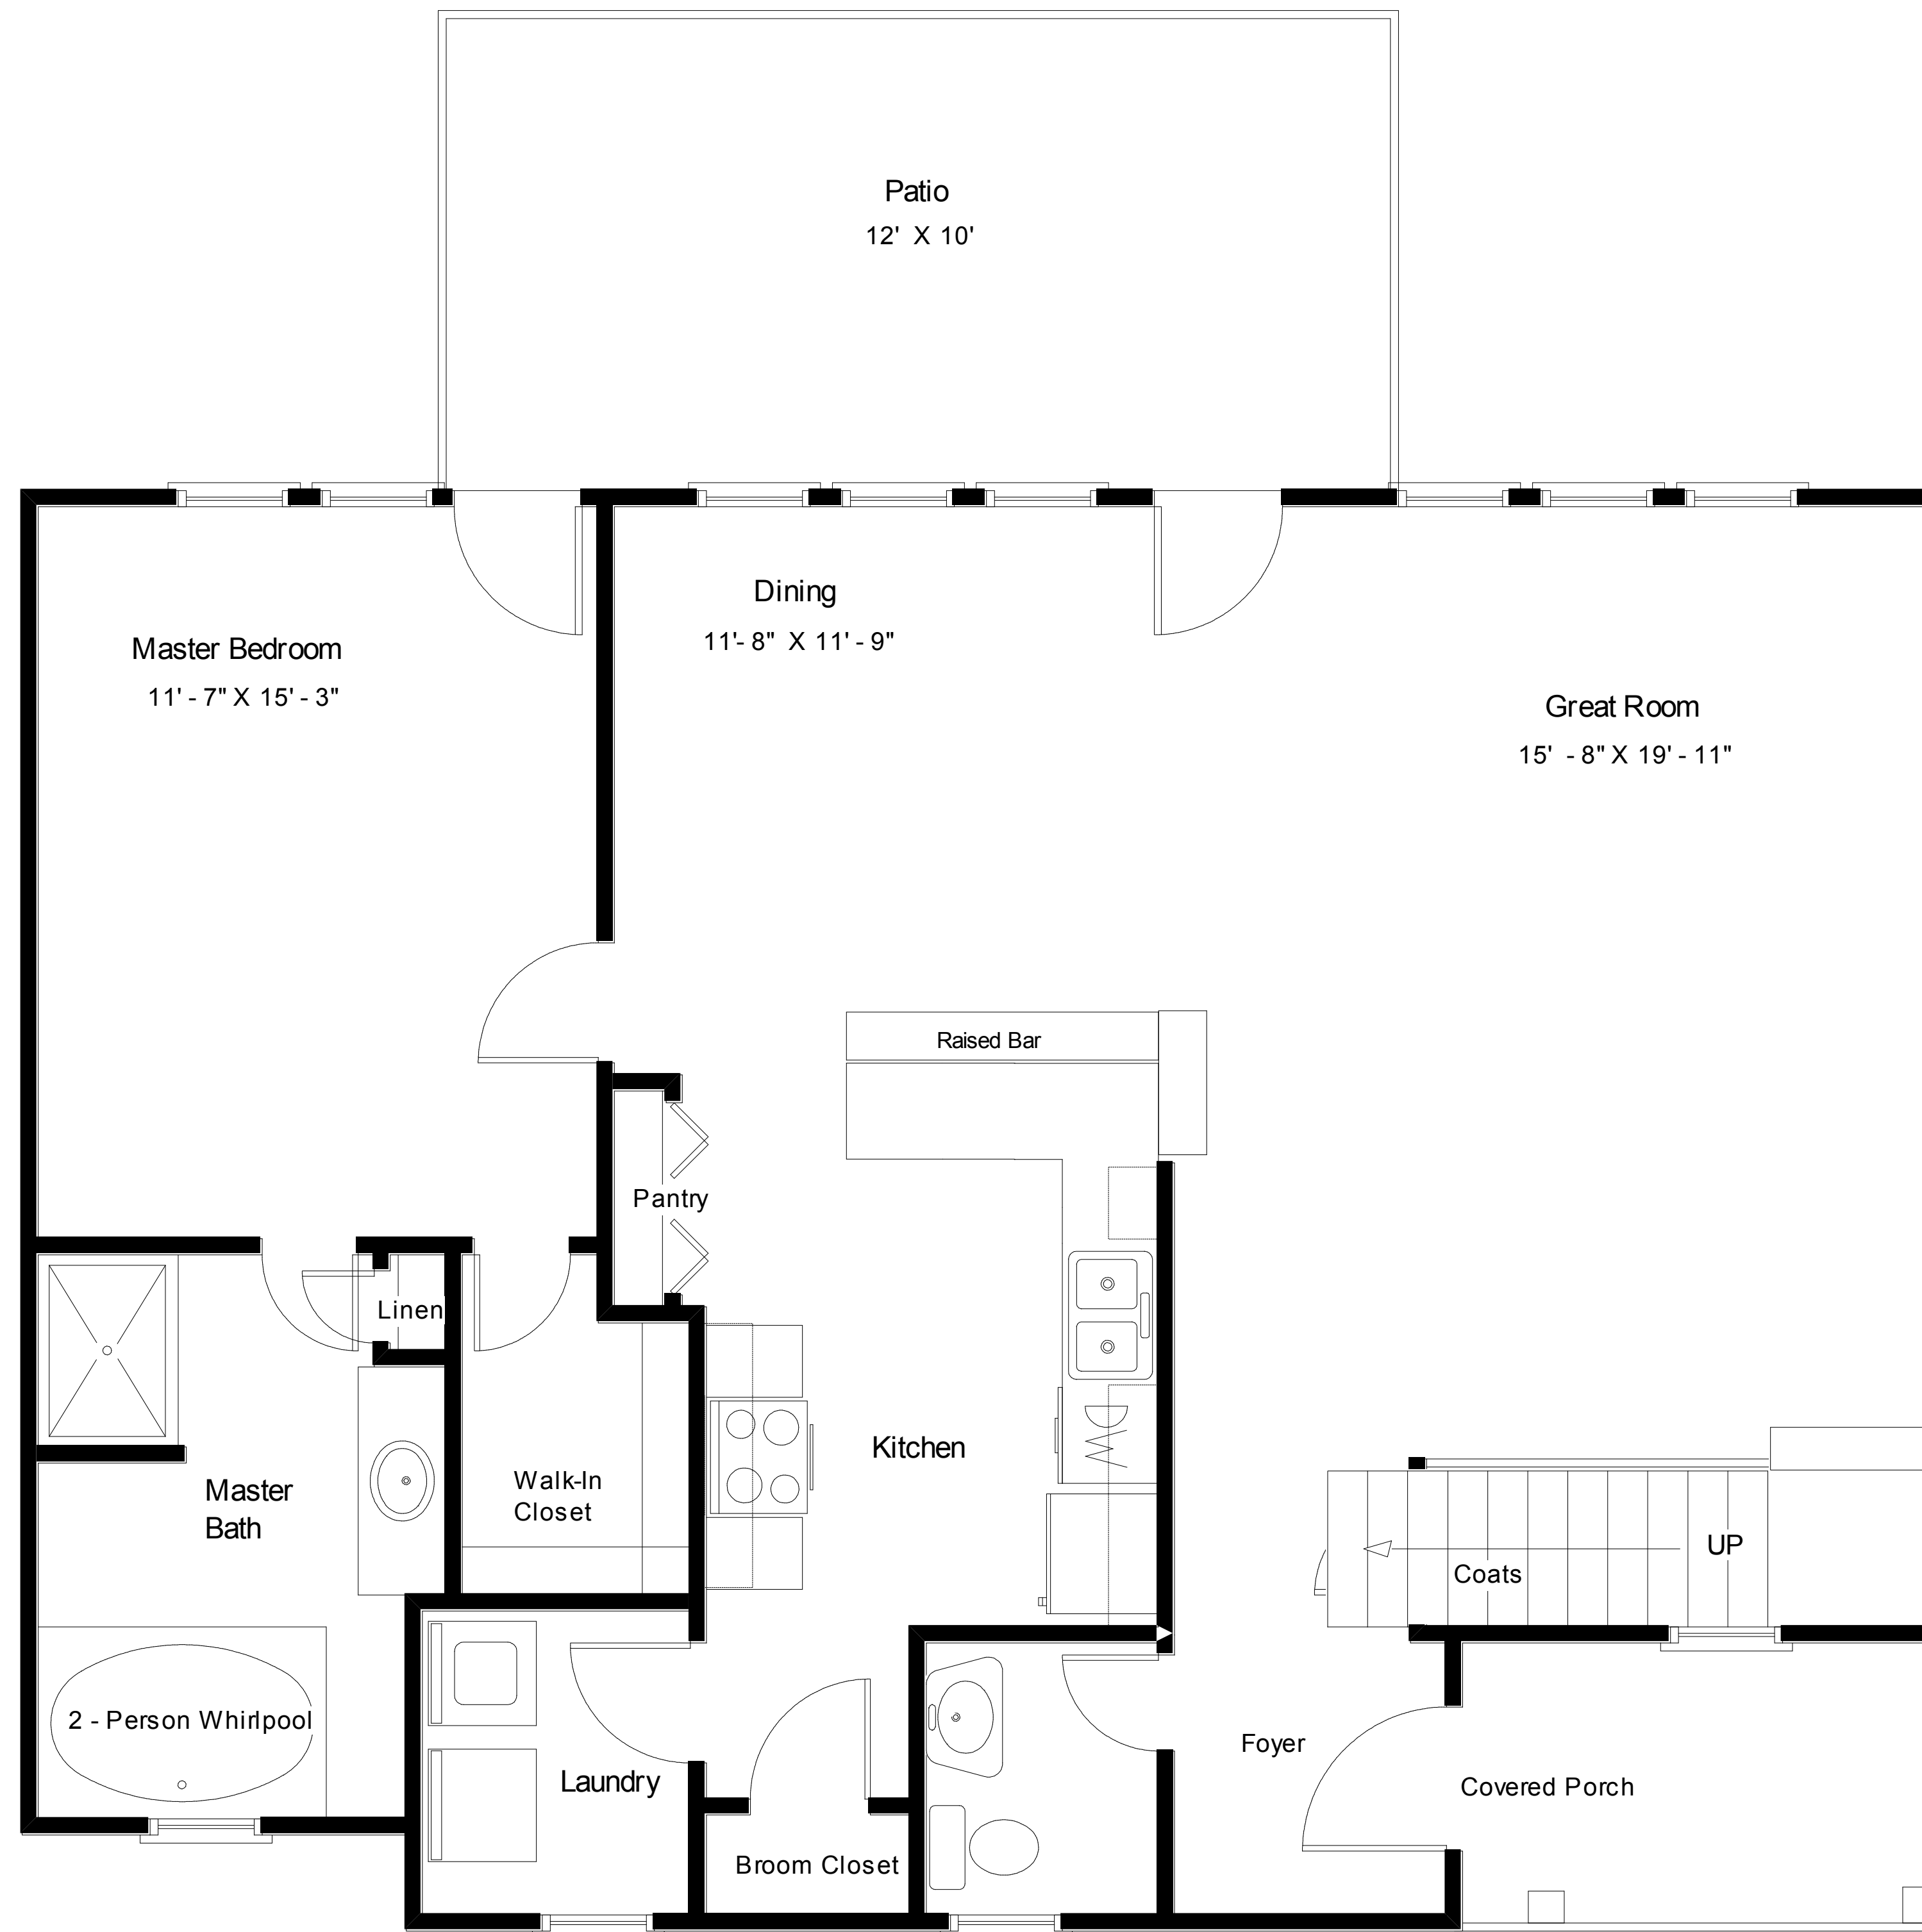

The Water's Edge VIII Street Side Elevation

"Live the Great Life"

Lakeside
Collection

The Water's Edge VIII Lake Side Elevation

"Live the Great Life"

Lakeside
Collection

"Easy Living"

The Water's Edge VII

1st Floor Living Area: 1156 Sq. Ft.

2nd Floor Living Area: 536 Sq. Ft.

Total Living Area: 1692 Sq. Ft.

Covered Porch Area: 60 Sq. Ft.

Total Area Under Roof: 1752 Sq. Ft.

"Live The Great Life"

Lakeside
Collection

"Easy Living"

Water's Edge VII

Second Floor: 536 Square Feet

"Live The Great Life"