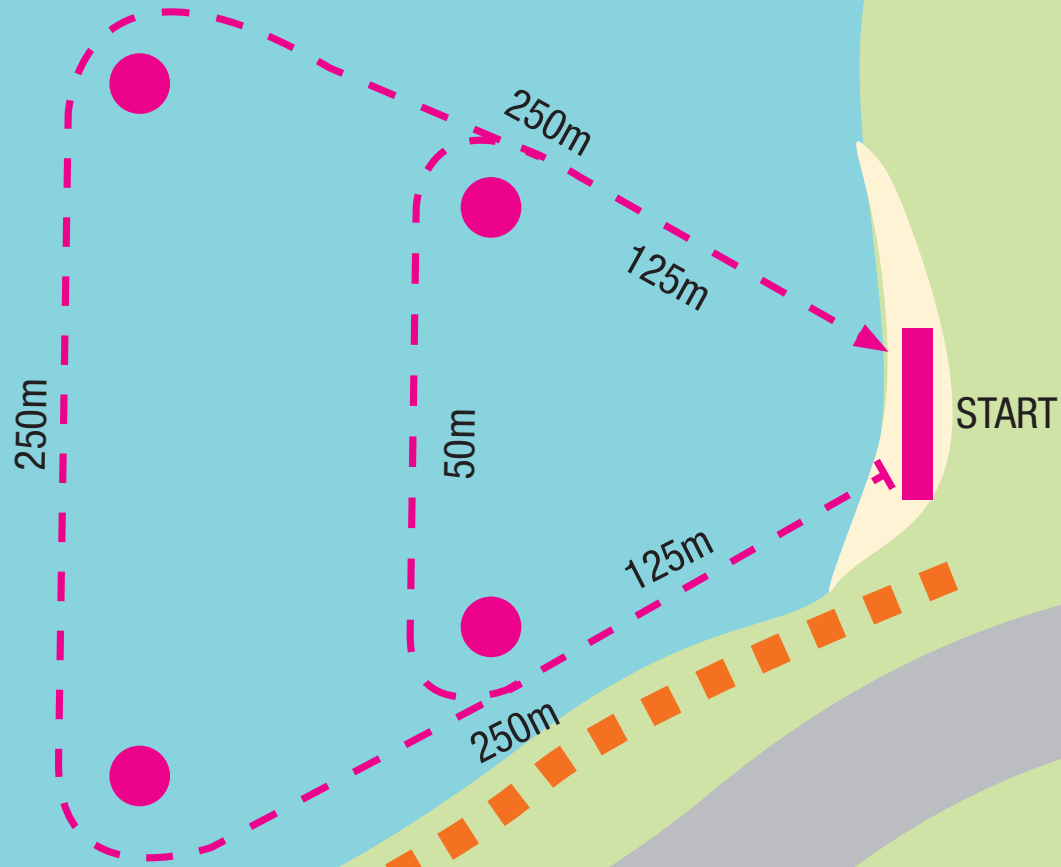

Triathlon Swim

Enticer Swim **300m**
Sprint Swim **750m**
Olympic Swim **1.5km (2 laps)**