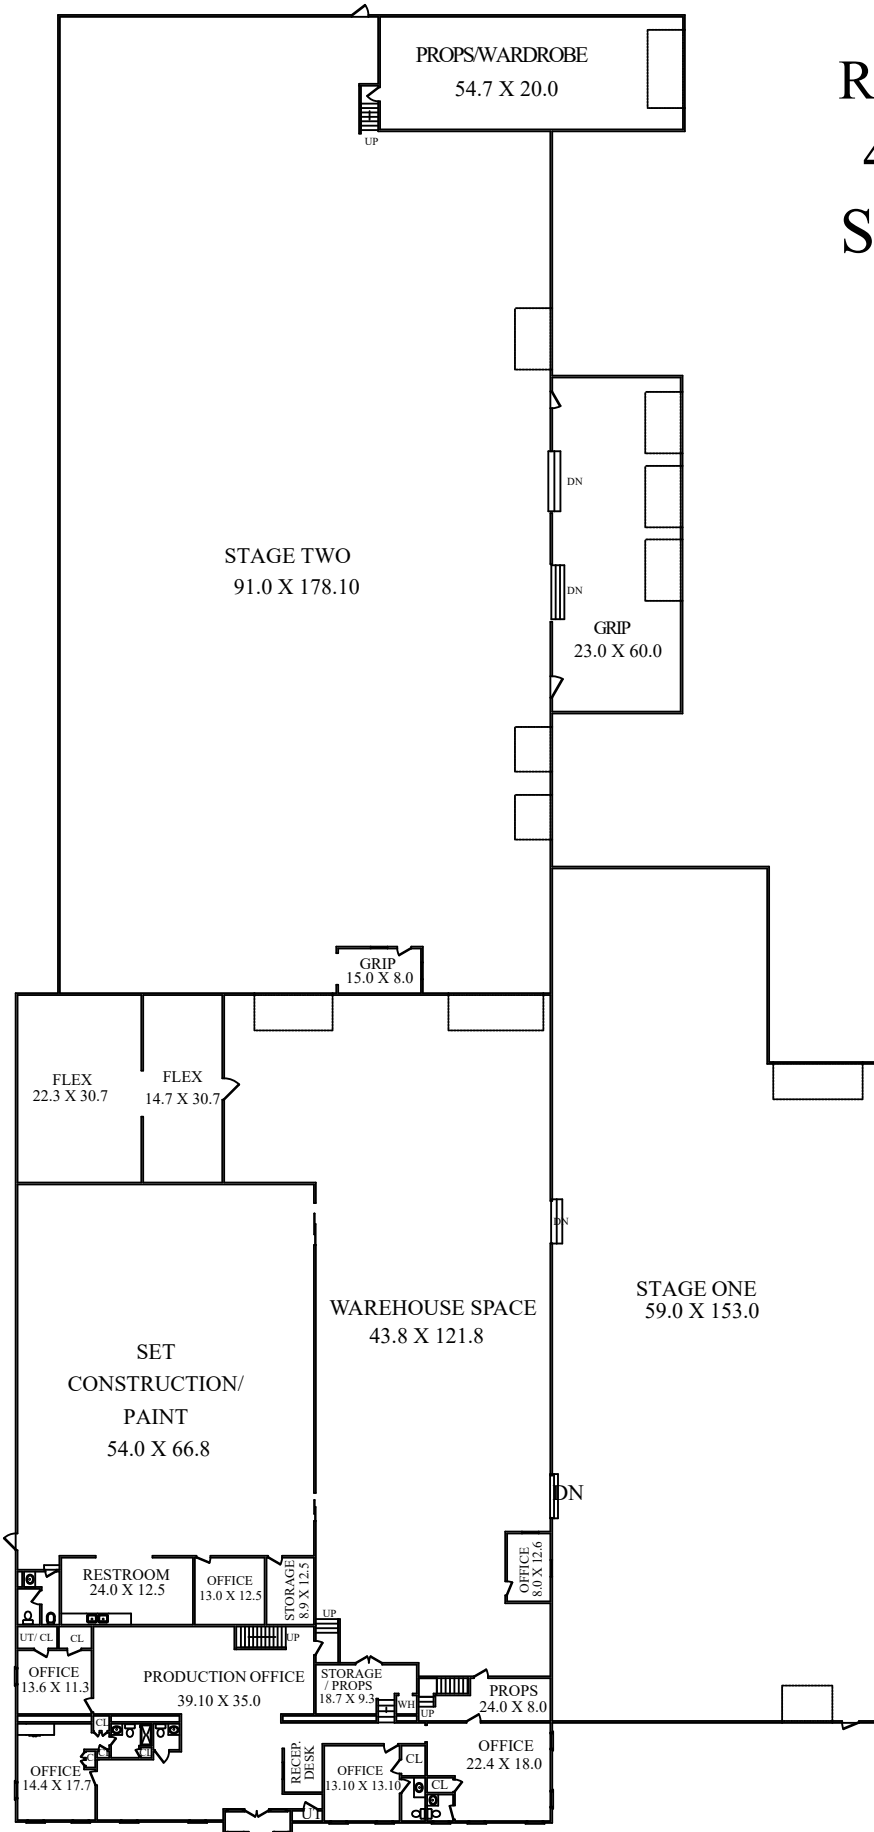

# RIVERBRIDGE STUDIOS

4865 Arthur Kill Road  
Staten Island, New York

FIRST FLOOR

SECOND FLOOR  
LEFT OF BUILDING

SECOND FLOOR  
RIGHT OF BUILDING