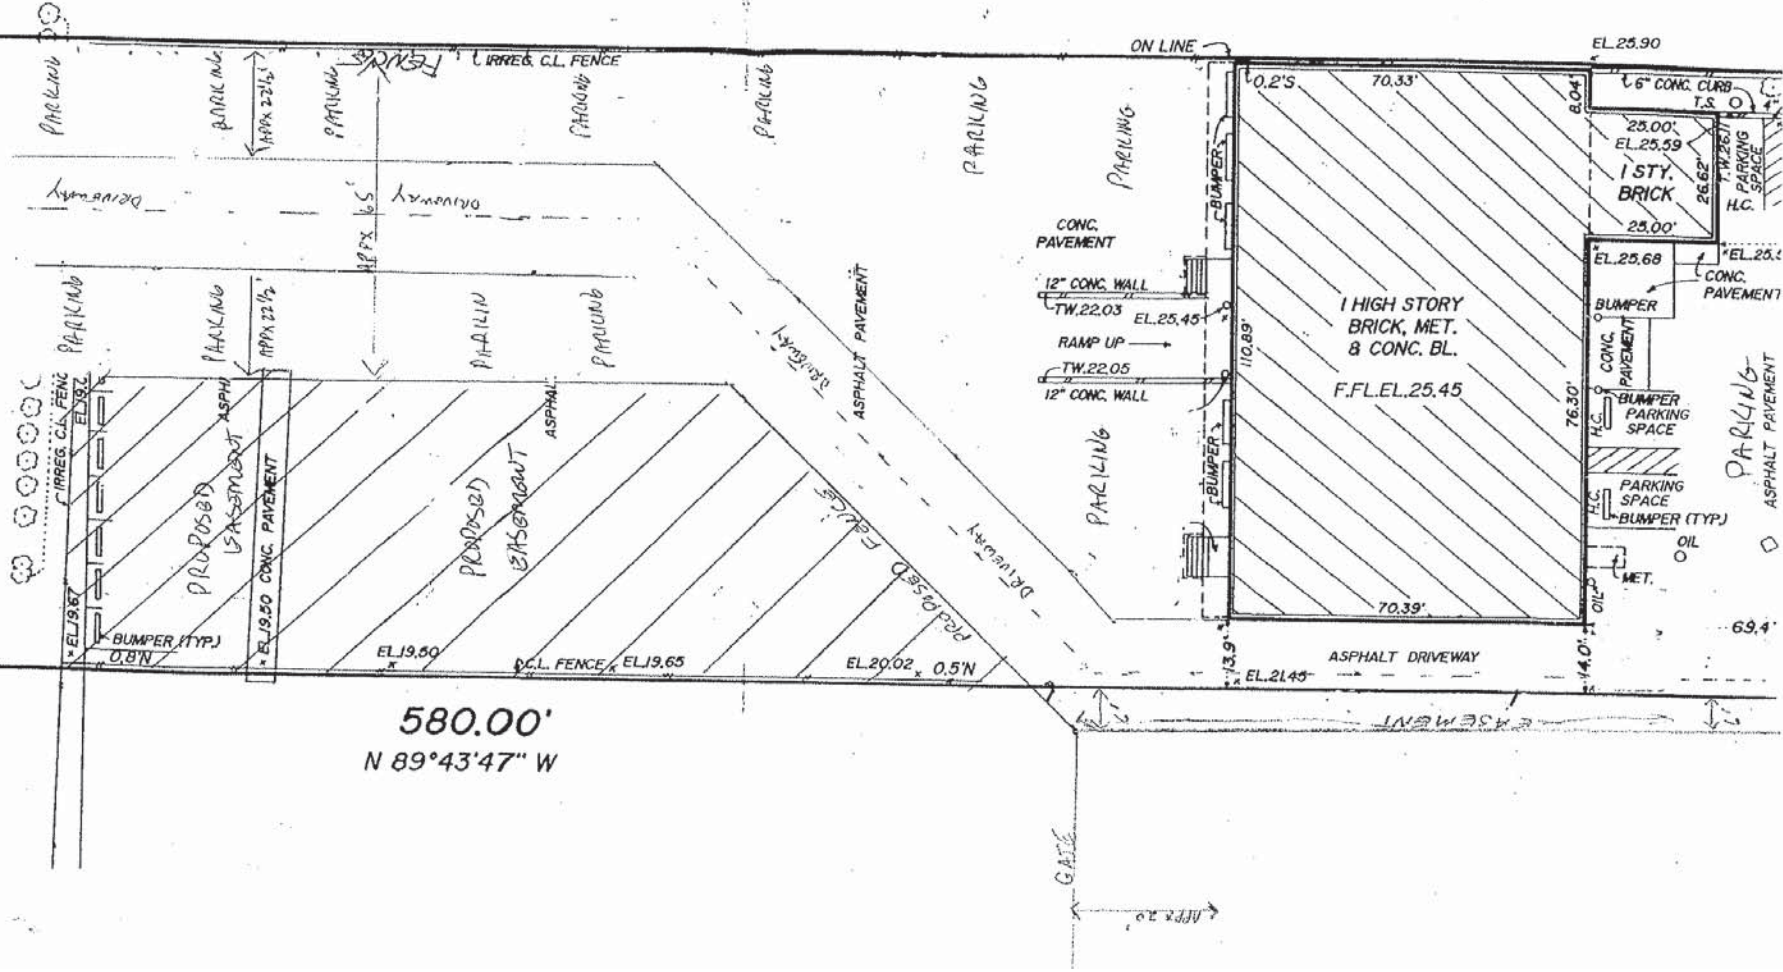

S 89°43'47" E
580.00'

4849
ARTHUR KILL RE
BLOCK 7626
LOT 10

OPEN FOR PARKING

580.00'
N 89°43'47" W

GATE

APPROX 20'

PARKING
ASPHALT PAVEMENT

69.4'