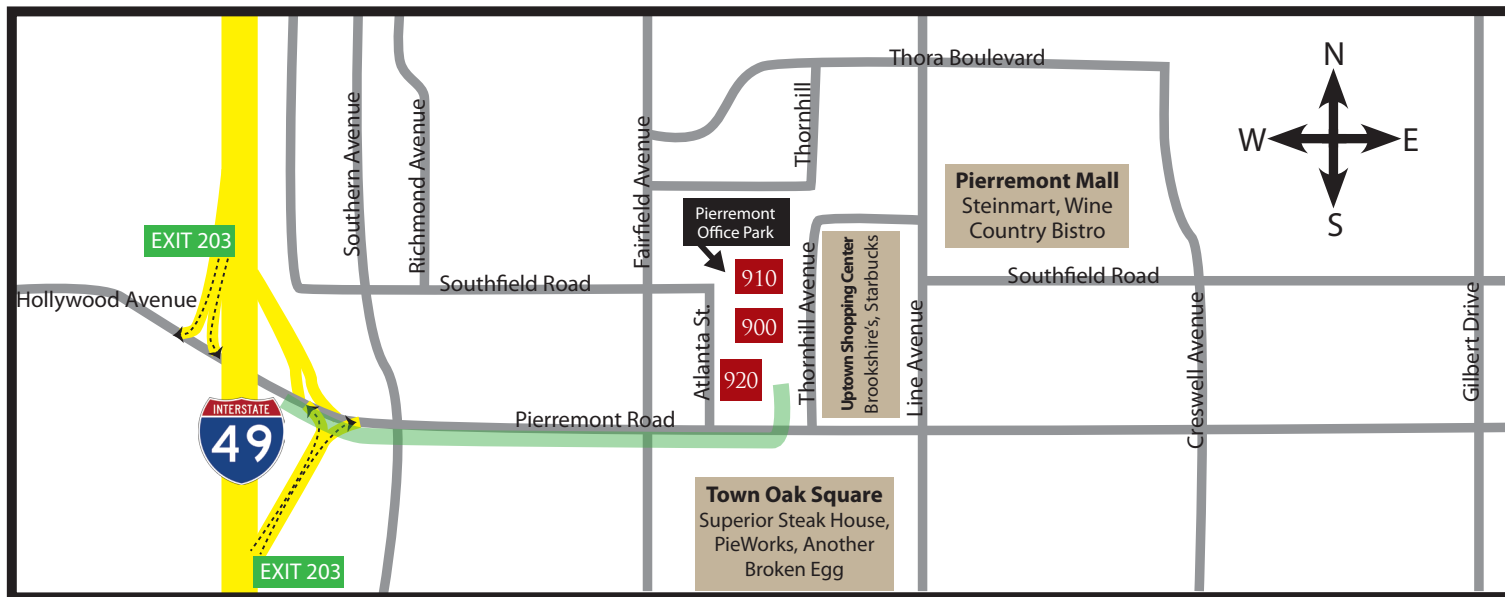

PIERREMONT OFFICE PARK

900, 910, 920 PIERREMONT ROAD

DRIVING DIRECTIONS

Directions from I-49 North:

1. Take Exit 203 for Pierremont Road.
2. Keep right and turn right onto Pierremont Road.
3. Go approximately half a mile.
4. Turn into Pierremont Office Park on your left.
5. Free parking surrounds each building.

Directions from I-49 South:

1. Take Exit 203 for Pierremont Road/Hollywood Avenue.
2. Keep left at the fork and turn left onto Pierremont Road.
3. Go approximately half a mile.
4. Turn into Pierremont Office Park on your left.
5. Free parking surrounds each building.