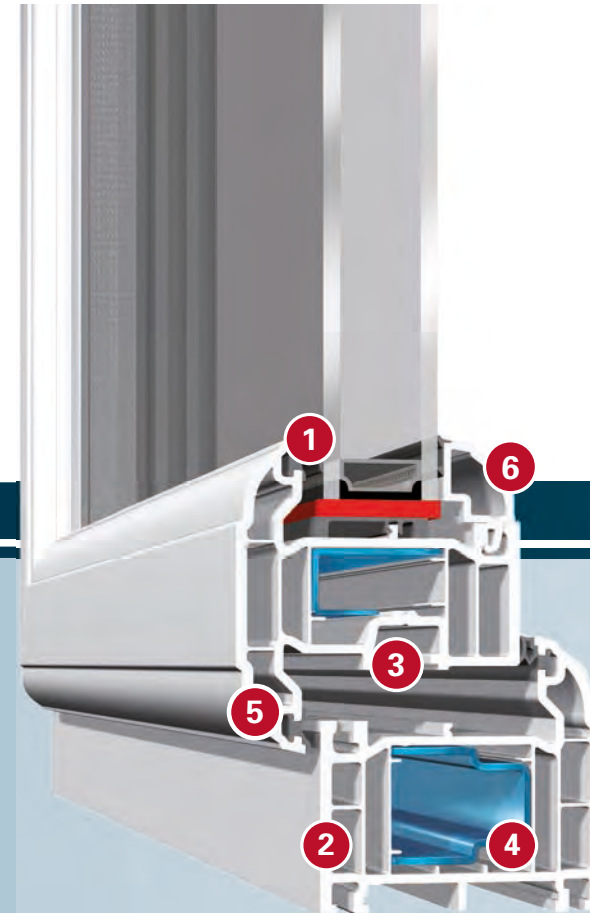

► KÖMMERLING O70 Gold. - Product features.

Not all PVCu window and door systems are the same and we've spent the last 40 years building an enviable reputation for innovation, quality and product design. Much like the German car industry is respected for its product development programme, we too have made the same impact in the construction and home improvement sectors.

The cross section of our O70 Gold system shown highlights a number of key features: