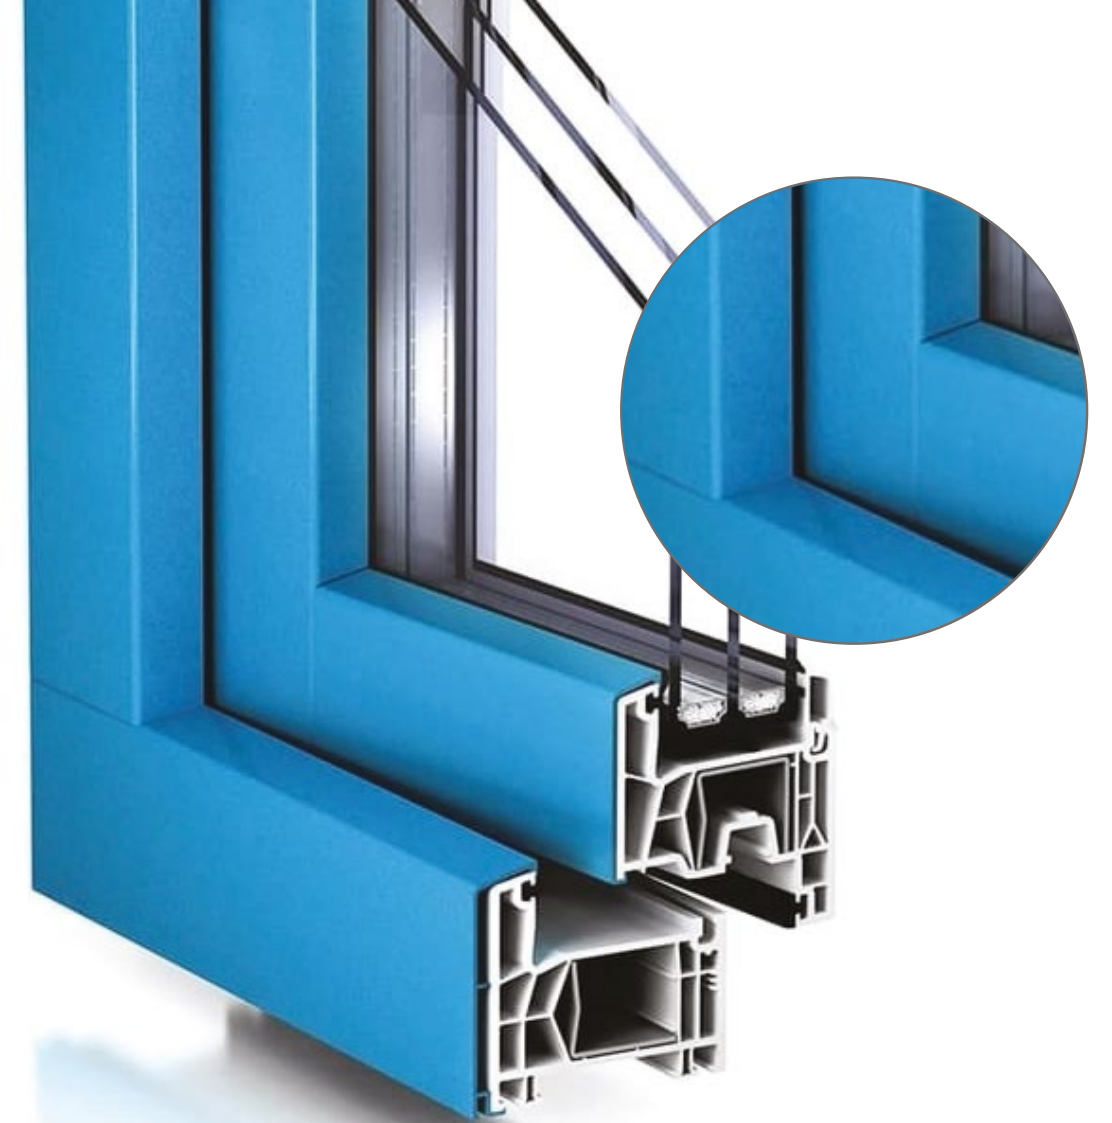

The aluminium facing shell for KÖMMERLING 76 gives you the best of both worlds: elegant aluminium design in a practically unlimited range of colours, plus the optimum insulation values of a modern PVCu profile system.

The AluClip Pro has an aluminium profile connected to a PVCu profile. The aluminium performs the structural function so no steel reinforcement is necessary inside the window sash. The reinforcement chamber can be filled with ProEnergyTec foam and these additionally insulated profiles guarantee extraordinary high heat insulation to Passivhaus standards.