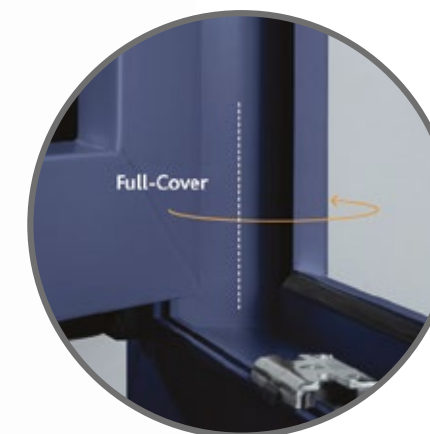

PROTECTED BY COLOUR

With pioneering surface technology.

This new, unique, and innovative surface finish combines function with longevity and aesthetics. The proCoverTec surface is extremely tight and homogeneous, and its satin look lends your window profiles a quality look with a slightly textured, pleasant feel. It offers the optimal protection for your window profiles and minimises dirt deposits.

Choose from our unmistakable range of 22 plain and 4 new metallic finishes. The windows can be coloured to the outside, while the inside remains neutrally white or can benefit from a full colour option.