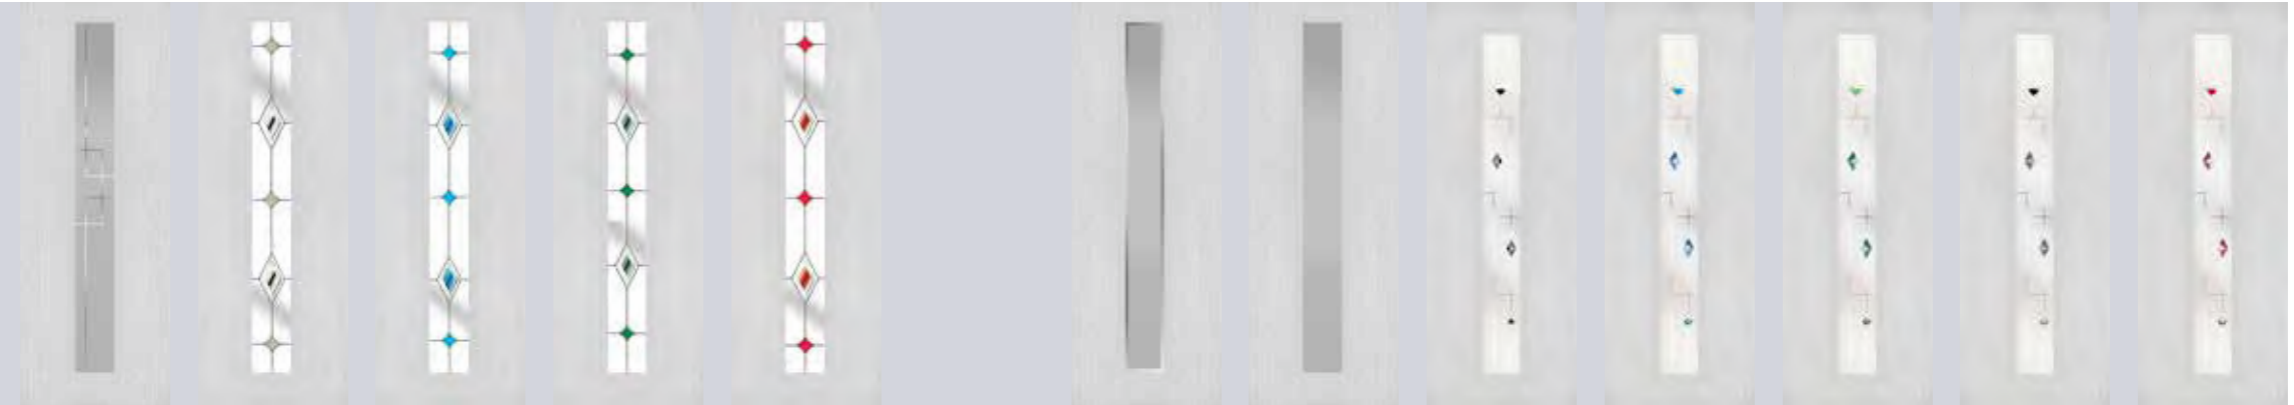

Simplicity Brass Simplicity Zinc

Lunna Monza Trieste

Bohemia Long Rectangle  
Page 23  
Also available as Cottage

Double Glazed  
*Requires Backing Glass*  
*\*No backing glass option with Murano - clear only*