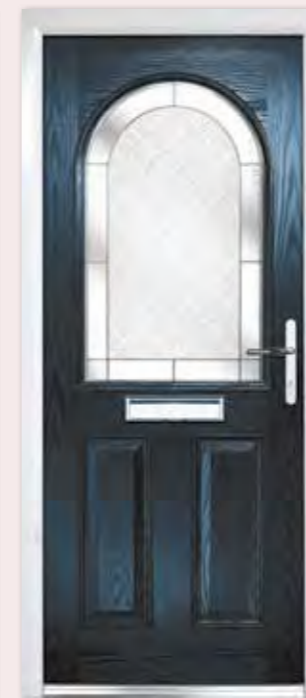

Composite Half Arched
Colour Blue
Glass Platinum Diamond
Furniture Chrome