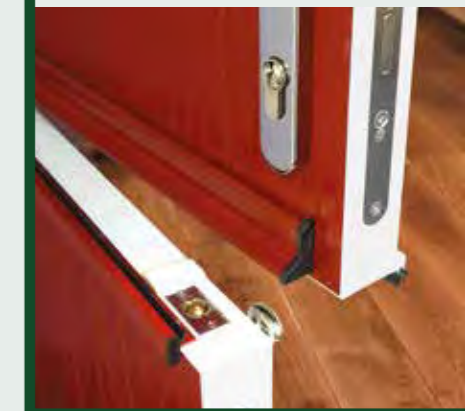

Choose Your Colour
See page 28

Choose Your Glass
See page 30

Choose Your Hardware
See page 44