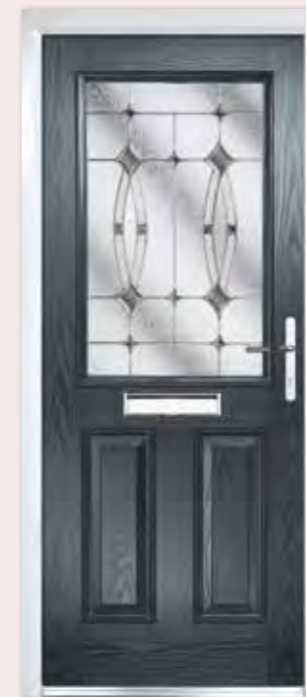

Composite Half
Colour Anthracite Grey
Glass Lunna
Furniture Chrome