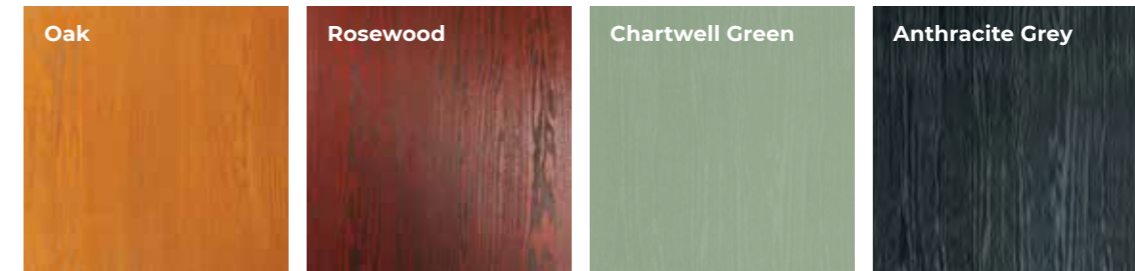

Standard Plus Colours