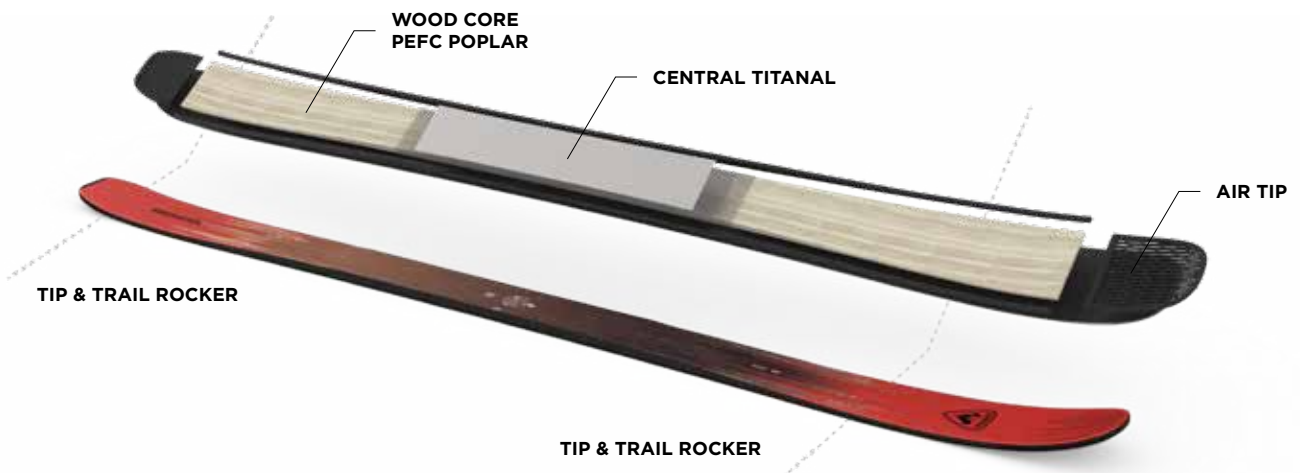

Soul

Do it all freeride.

Discover the new Soul collection. The Freeride solution for versatile abilities and surfy mood. The one Freeride ski fits all from the wild open spaces to tiny forest runs with Freetouring options in mind. The new Soul is also remarkable when snow conditions becomes harder or chunky.