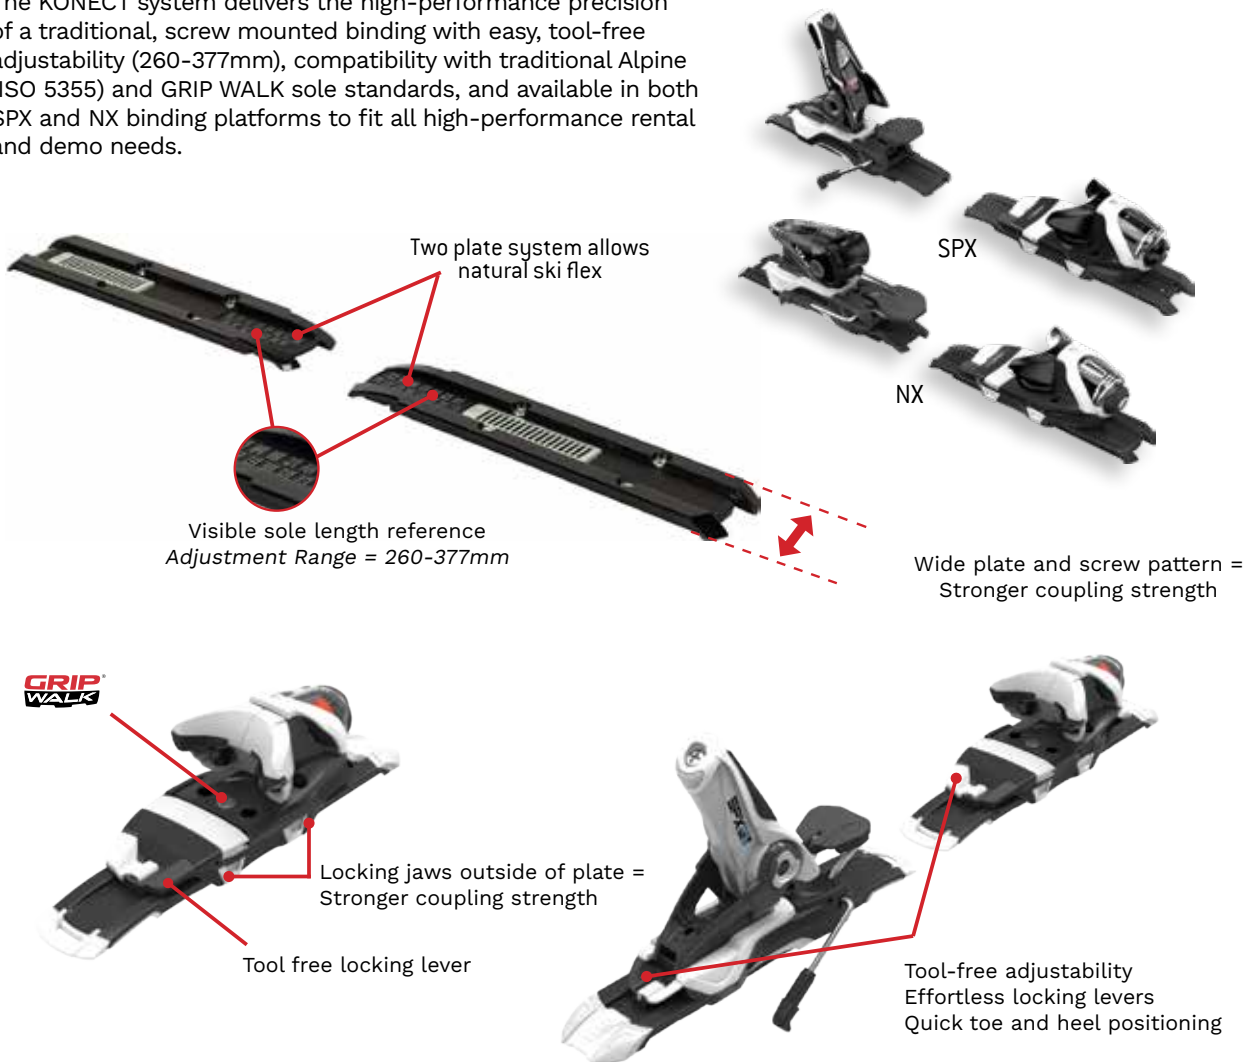

System Xpress
FCPDW02 Xpress 11 W GW B93

System Xpress
FCJD010 Xpress 10 GW B93

System Xpress
FCPDW10 Xpress 10 GW B93

RENTAL BINDINGS

Our tool-free rental and demo solutions are a direct extension of the LOOK Konect, Xpress, and Kid-X integrated binding systems used in retail. Each is available as an ala carte rental/demo system, ensuring LOOK's award-winning protection and performance and a wide range of easy, tool-free adjustability to fit most Alpine boot sizes.

KONECT SYSTEM

The KONECT system delivers the high-performance precision of a traditional, screw mounted binding with easy, tool-free adjustability (260-377mm), compatibility with traditional Alpine (ISO 5355) and GRIP WALK sole standards, and available in both SPX and NX binding platforms to fit all high-performance rental and demo needs.