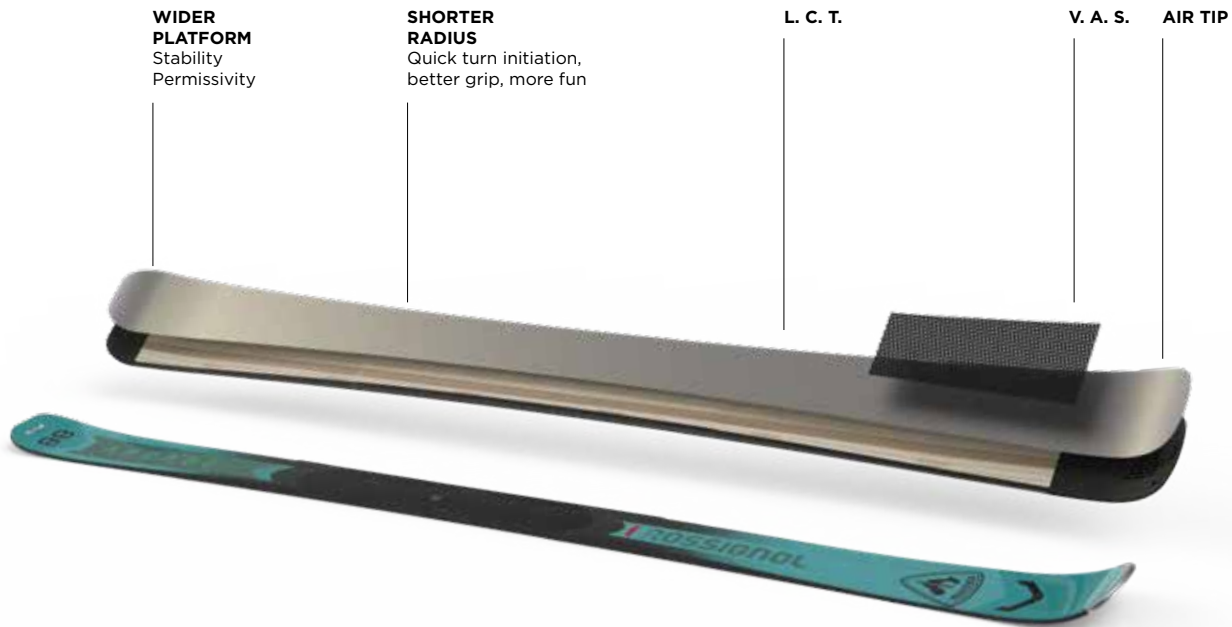

A Blend Of Our Most Advanced Technologies

BIO SOURCED RESIN
-8% CARBON FOOTPRINT
FOR ARCADE 94/94W, ARCADE 88/88W, ARCADE 84/84W,

ECO-CONCEPTION

RECYCLED BASE
ARCADE 80 - 78: 95%
ARCADE 94- 88 - 84 - 82: 30%
RECYCLED STEEL EDGES
UP TO 20%
RECYCLED TITANAL
ARCADE 94 - 88 - 84: UP TO 80%

FACTORY CERTIFIED GREEN ENERGY

MADE AND SOURCED IN EUROPE

WOOD CORE EXCEPT ARCADE 84

Vibration Absorption System. Inside technology, visible from the outside. The Visco material increases the sheering effect of the ski and **absorbs vibrations** for **higher comfort and control**.

Line Control Technology. It eliminates counter-flexing for **fluid stability in all conditions** and it brings confidence, stability and full control. The new L.C.T wood reduces the ski carbon footprint with a PEFC certified wood.

AIR TIP technology reduces weight at the extremities and concentrates ski mass underfoot, freeing the tips and tails for effortless maneuverability, **natural flotation and playful control**.