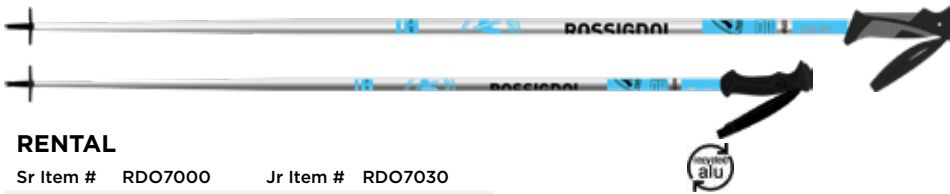

RENTAL

Sr Item #	RDO7000	Jr Item #	RDO7030		
Sr Sizes	110-140 x 5	Jr Sizes	70-105 x 5		
Basket	Rental / Jr	Grip	Mono	Shaft	7075 Zycral