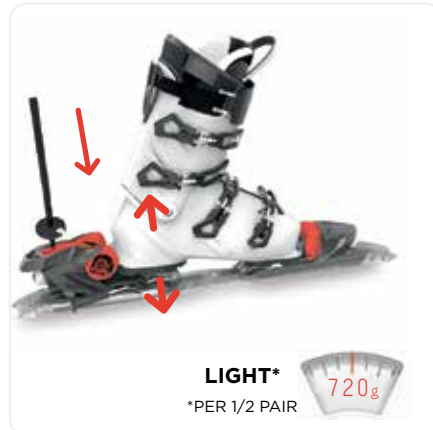

Rental Systems

Alpine

SKIS

- Modern shape
- Wood core
- Extra thick edges
- Durable Rossitop topsheet
- ABS tip protector
- 7 sizes

MULTIPLE BINDING OPTIONS

- 180° elasticity on toe
- Lightweight
- Easy step-in
- Grip Walk® Compatible
- XPRESS:
 - Adjustable toe & heel
- FLASH:
 - Fixed toe / adjustable heel