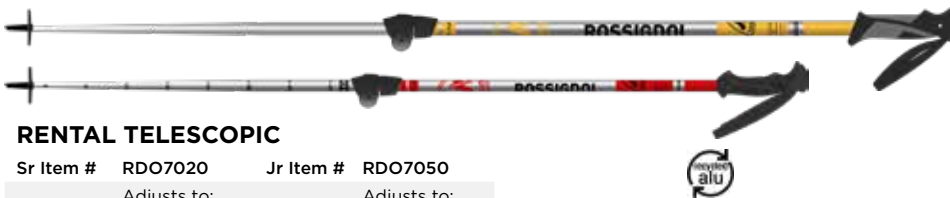

Poles

RENTAL FIBER

Sr Item #	RDO7010	Jr Item #	RDO7040		
Sr Sizes	110-140 x 5	Jr Sizes	70-105 x 5		
Basket	Rental / Jr	Grip	Mono	Shaft	100% Fiberglass

RENTAL

Sr Item #	RDO7000	Jr Item #	RDO7030		
Sr Sizes	110-140 x 5	Jr Sizes	70-105 x 5		
Basket	Rental / Jr	Grip	Mono	Shaft	7075 Zycral

RENTAL TELESCOPIC

Sr Item #	RDO7020	Jr Item #	RDO7050		
Sr Sizes	Adjusts to: 110/135 cm	Jr Sizes	Adjusts to: 70/105 cm		
Basket	Rental / Jr	Grip	Mono	Shaft	7075 Zycral

Helmets

ARCADE RENTAL

Color Code	Blue / Red / Silver		
Item #	RKPHT06		
Tech	EPS		
Fit System	Harmony Fit with dial		
Shell	ABS		
Size	Small (51-54)	Medium (55-58)	Large (59-62)
Weight	550 G		
ASTM Approved			