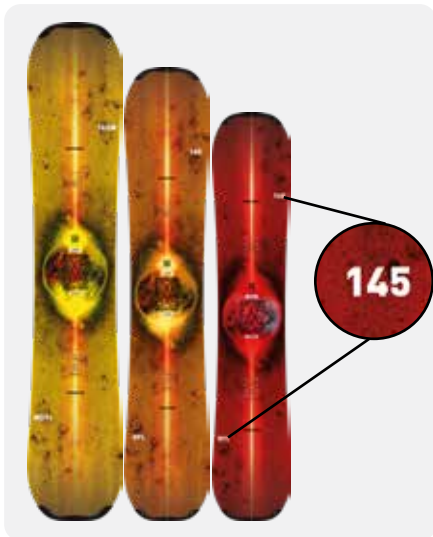

Colored edges, topsheets,
bases and visible sizing
speed size selection

Yellow = Wide
Orange = Regular
Red = Narrow