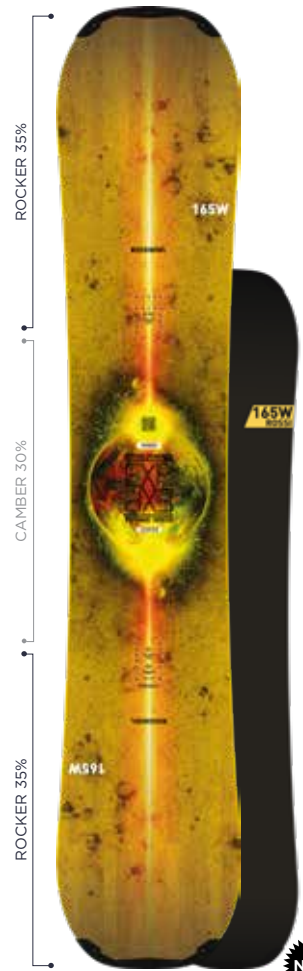

EXP WIDE

Item #	REPNA01
Sizes	155W, 160W, 165W
Camber/Rocker	30/70 Amptek Auto-Turn
Inserts	4 x 2
Waist	26.2 - 26.6
Sidecut	7.5 - 8.3

Must Use Binding:

ROOKIE

- S RGMRK01 (2-3.5 USJ)
- XS RGMRK02 (9-1 USJ)

- Freeback highback
- Reduced hardware
- Only 2 screws at attach
- Baseplate padding

Only compatible with 4x4 insert systems

WORKS FLASH

- S RGPC206 (5.5-7.5 USM)

EASY DISC 3.0: compatible with all 4x4 insert patterns on the market and allows tool-free mounting and stance angle adjustment of all Rossignol Works snowboard binding models.

Only compatible with 4x4 insert systems

WORKS FLASH

- M RGPC207 (8.5-10.5 USM)

EASY DISC 3.0: compatible with all 4x4 insert patterns on the market and allows tool-free mounting and stance angle adjustment of all Rossignol Works snowboard binding models.

Only compatible with 4x4 insert systems

WORKS FLASH

- L RGPC208 (11.5-15.5 USM)

EASY DISC 3.0: compatible with all 4x4 insert patterns on the market and allows tool-free mounting and stance angle adjustment of all Rossignol Works snowboard binding models.