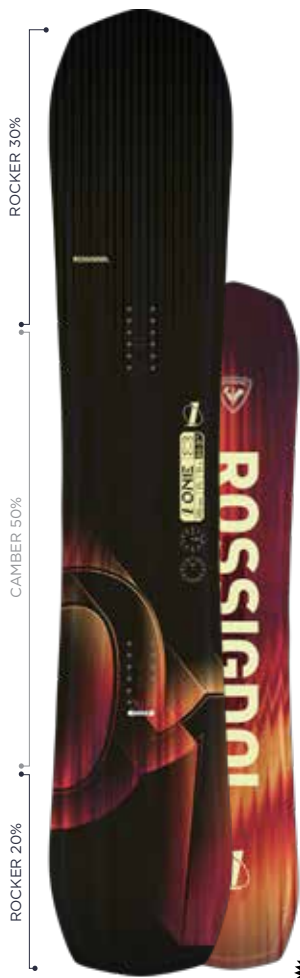

ONE

Item #	REPP101
Wide Item #	REPP102
Sizes	153, 156, 159 157w, 161w, 165w
Camber/Rocker	50/50 Amptek All-Mountain
Shape	Directional
Flex	Directional
Inserts	Setback
Sidecut	Radcut w/Serrated Edges
Core	L.I.T.E. Wood CBF1