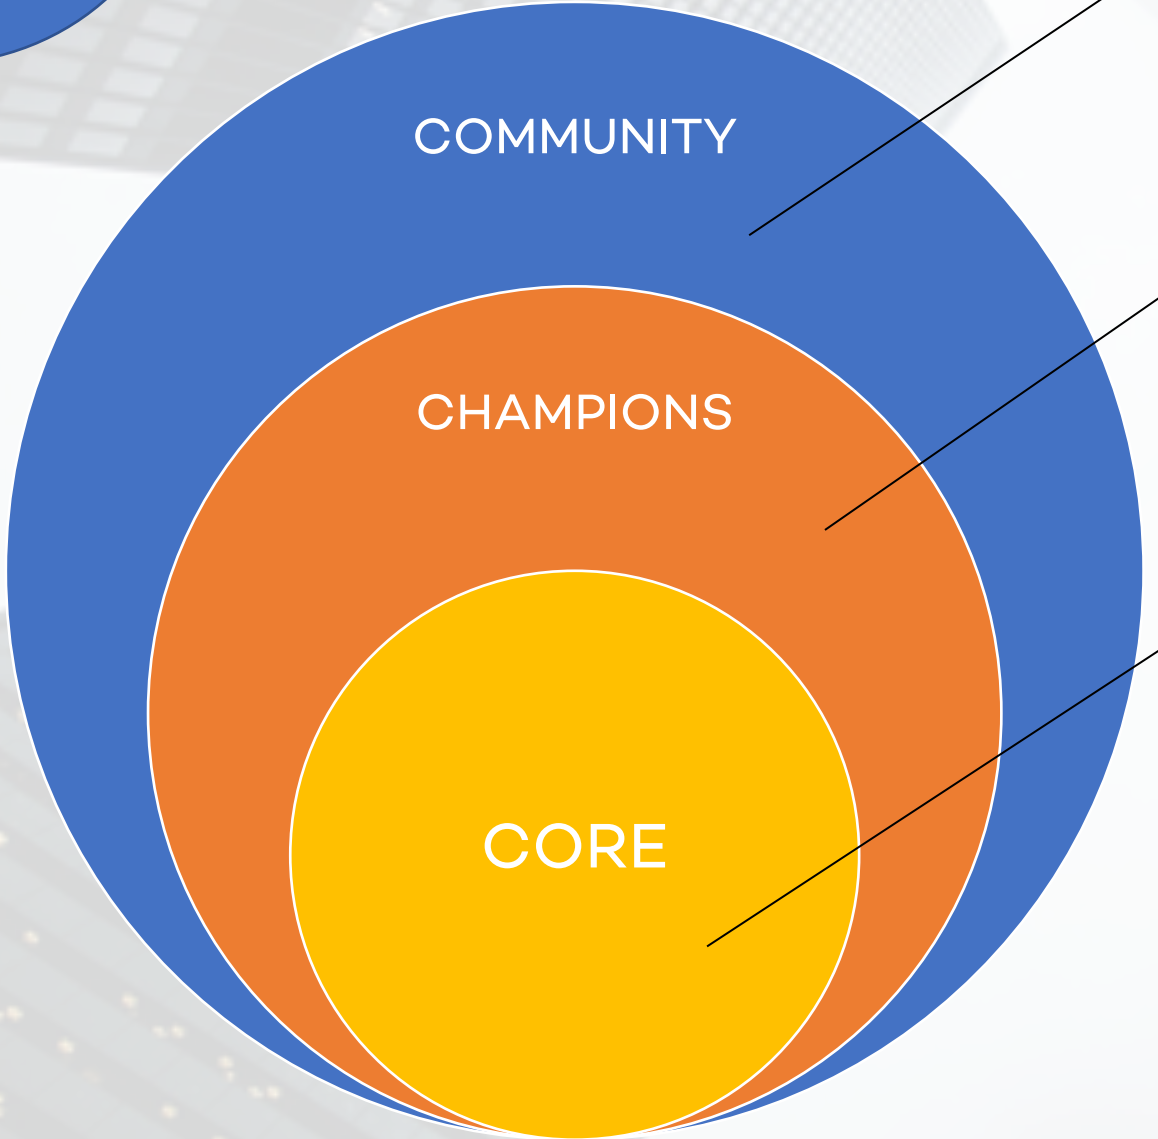

CORNERSTONE
MAKATI

MID-YEAR 2020 UPDATE

VISION

See a **GOSPEL RENEWAL** in the city where people are transformed to worship Jesus, growing in Christ-likeness, being established in the local church, to serve the city and the world.

<https://crcmakati.ph/>

<https://facebook.com/CornerstoneMakati>

Quarantine Season

Shift to Online Platform

How we are moving forward with the church planting

WHAT'S NEXT?

The New Normal

1. Continue weeknight online gathering.
2. Regular Podcast episodes.
3. Weekend preaching that will slowly develop into online worship service.
4. Once a month preview services starting AUG*
5. Q4 Strategic Planning Retreat*
6. Public launch Q1 2021*

***Only if things improve**

Next 6-
months

Help us pray for, identify and engage our our Community (non-believers, unchurched, neighbors)

Consider championing the vision and cause of Cornerstone Makati

Consider committing to be part of our FRONTLINERS in building a Gospel-centered church