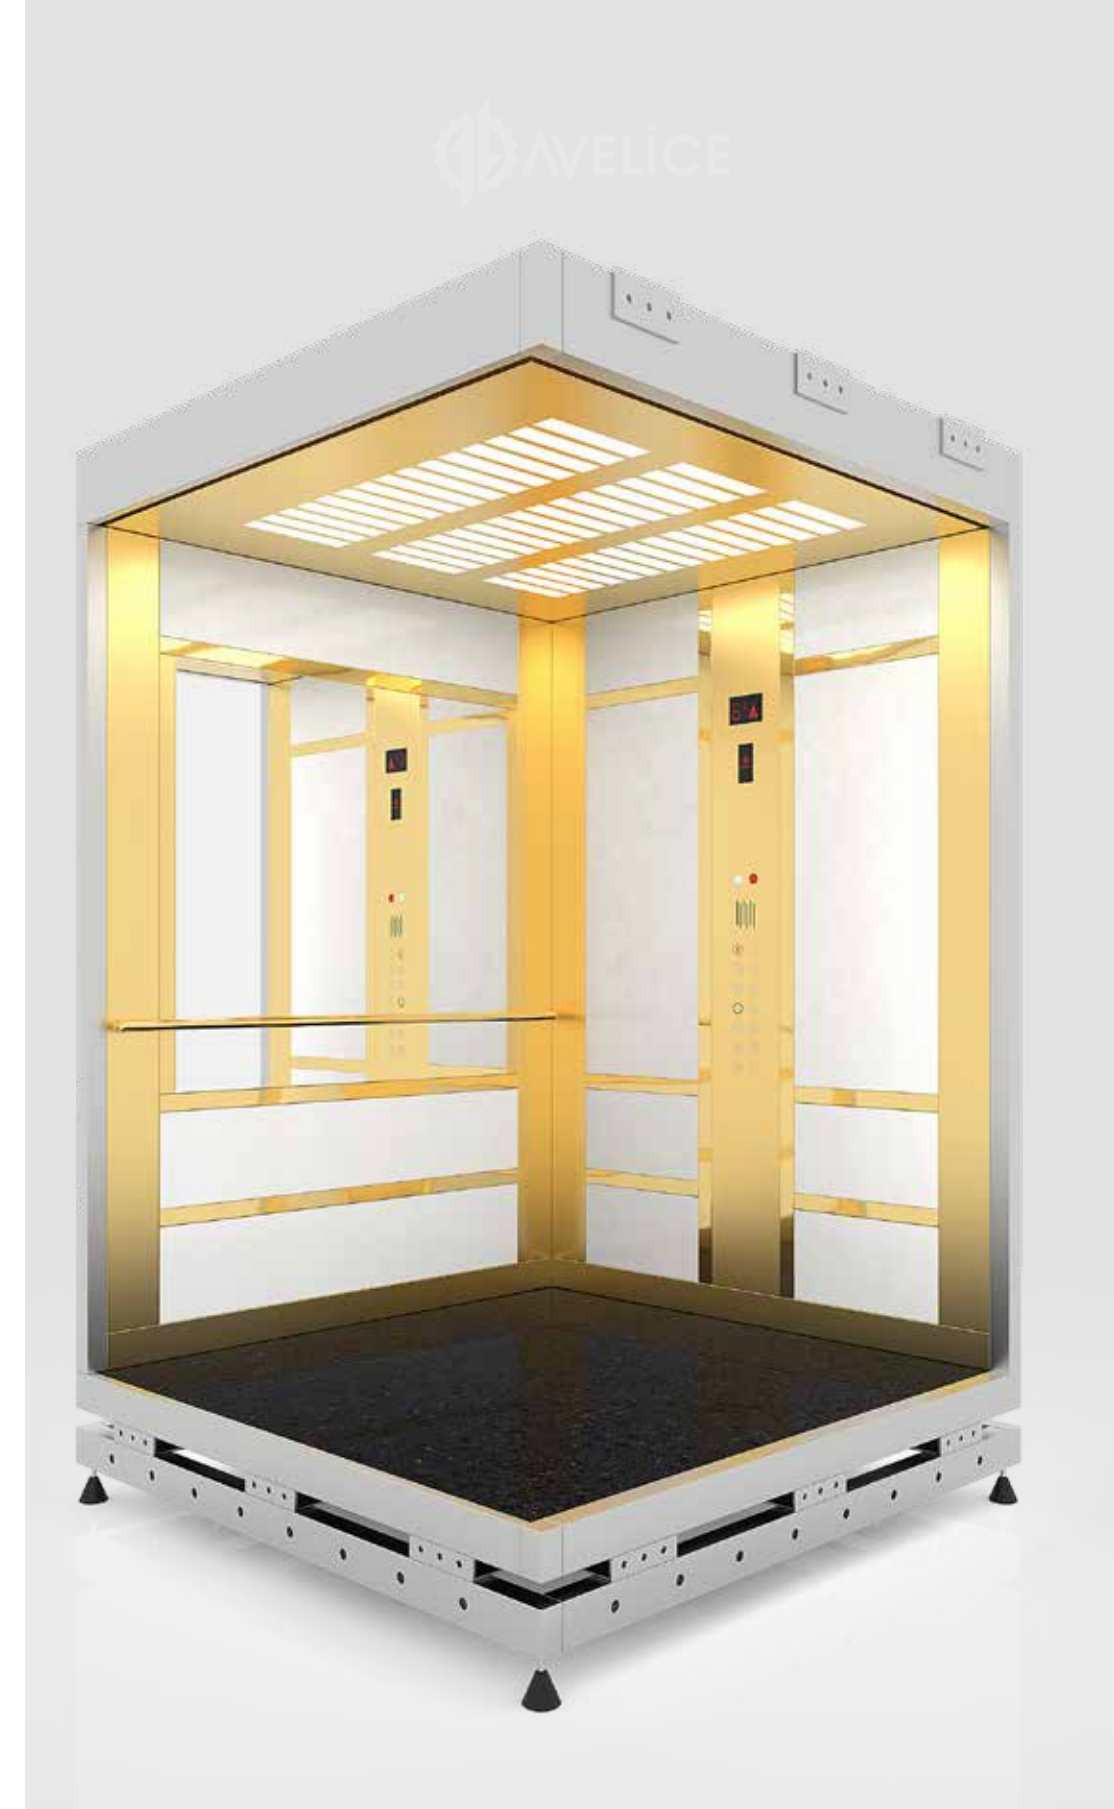

ДЕТАЛИ

Покрытие	: Стекло + декоративная нержавеющая сталь
Аksesуар	: Декоративная нержавеющая сталь
Потолок	: Лазерная резка
Пол	: Гранит
Зеркало	: Половина размера