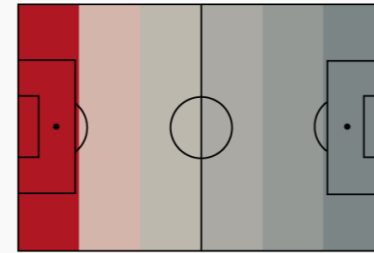

# Where do teams defend?

The proportion of defensive actions to opposition passes in each part of the pitch. The darker the red, the more they defend in that area

**AFC Bournemouth**

**Arsenal**

**Aston Villa**