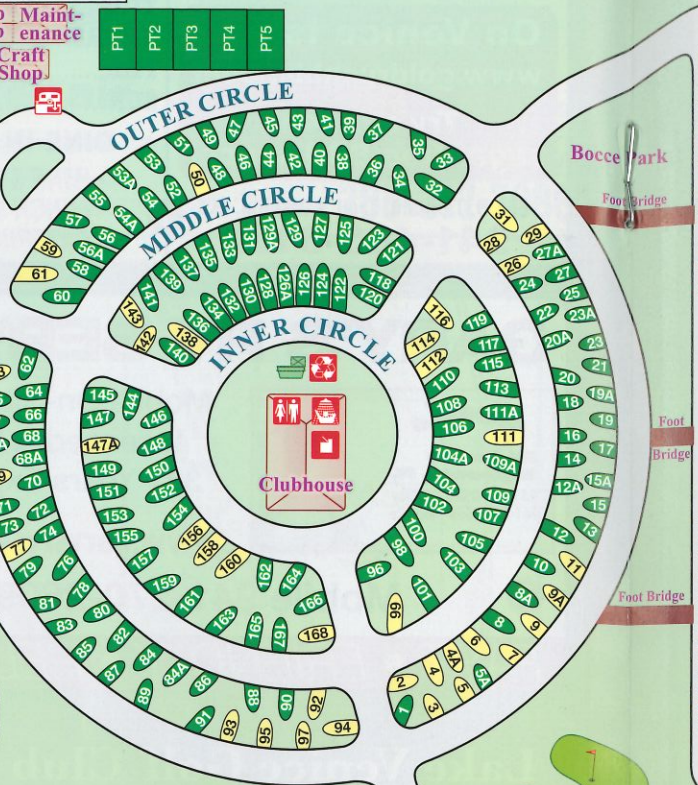

BARN STORAGE

BOAT STORAGE

PT Car Parking

B18	B17	B16	B15	B14	B13	B12	B11	B10	B9	B8	B7	B6	B5	B4	B3	B2	B1
-----	-----	-----	-----	-----	-----	-----	-----	-----	----	----	----	----	----	----	----	----	----

BT55	BT56	BT57	BT58	BT59	BT60	BT61	BT62	BT63	BT64	BT65
601	602	603	604	605	606	607	608	609	610	611

Fishing Pier
Paws Park
Wash Station
Vehicle
Canoe Livery

AZ 240°
EL 39°

Dona Bay

Horseshoe Pits

Putting Green

MAIN GATE CODE REQUIRED

REGISTRATION PARKING

Enjoy great amenities and fun-filled activities at Encore RV Resorts in the sunbelt this year!

ENCORE RV RESORTS