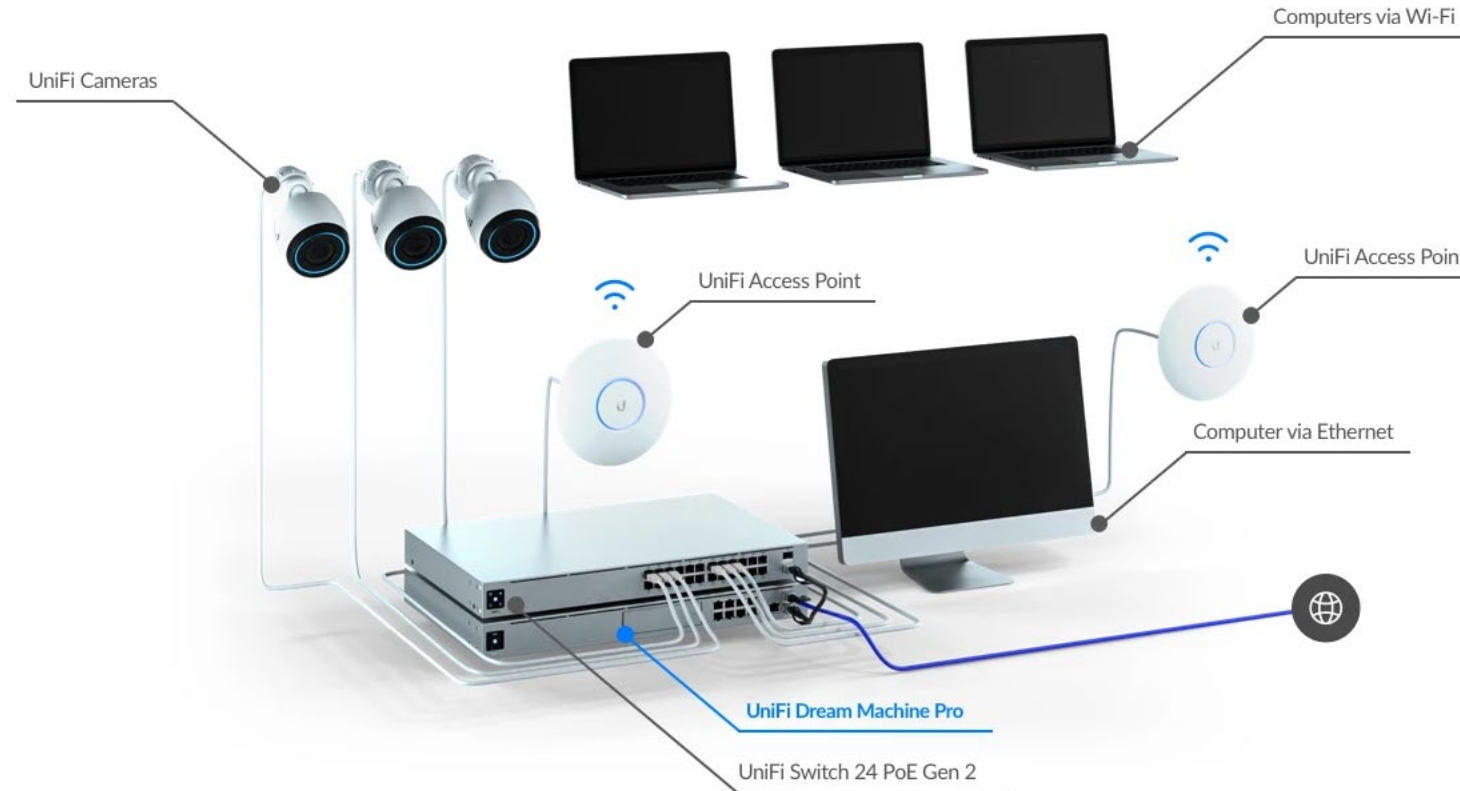

SOL  **TECH**

SOLITECH NETWORK EXAMPLE

CLIENT ANTENNA INSTALLATION

CLIENT NETWORK EXAMPLE

Seamless Network Integration

Use the UniFi Dream Machine Pro as your network controller.

UNIFI DREAM MACHINE PRO (ROUTER)

The Best Experience for Large Networks

All-in-one 1U rack appliance for small to medium size businesses

Security Gateway

Managed Switch

UniFi Network

UniFi Protect

Advanced Redundancy

The enterprise-class security gateway combines routing, 10 Gbps SFP+ WAN, application visibility, VPN services, and 3.5 Gbps full threat management throughput into a single device.

All-in-one enterprise security gateway & network appliance for small to medium-sized businesses. The optimal experience for larger networks.

UniFi Dream Machine Pro (UDM-Pro) is an all-in-one enterprise network appliance. UDM-Pro integrates all current and upcoming UniFi controllers with a security gateway, 10G SFP+ WAN, 8-port Gbps switch and off-the-shelf 3.5" HDD support.

UNIFI DREAM MACHINE PRO CAPABILITIES

UNIFI DREAM MACHINE PRO CAPABILITIES

UniFi[®] Dream Machine **PRO**

The full power of UniFi OS in a single device

An all-in-one gateway and routing device with a powerful application suite designed to optimize home and business networks with ease.