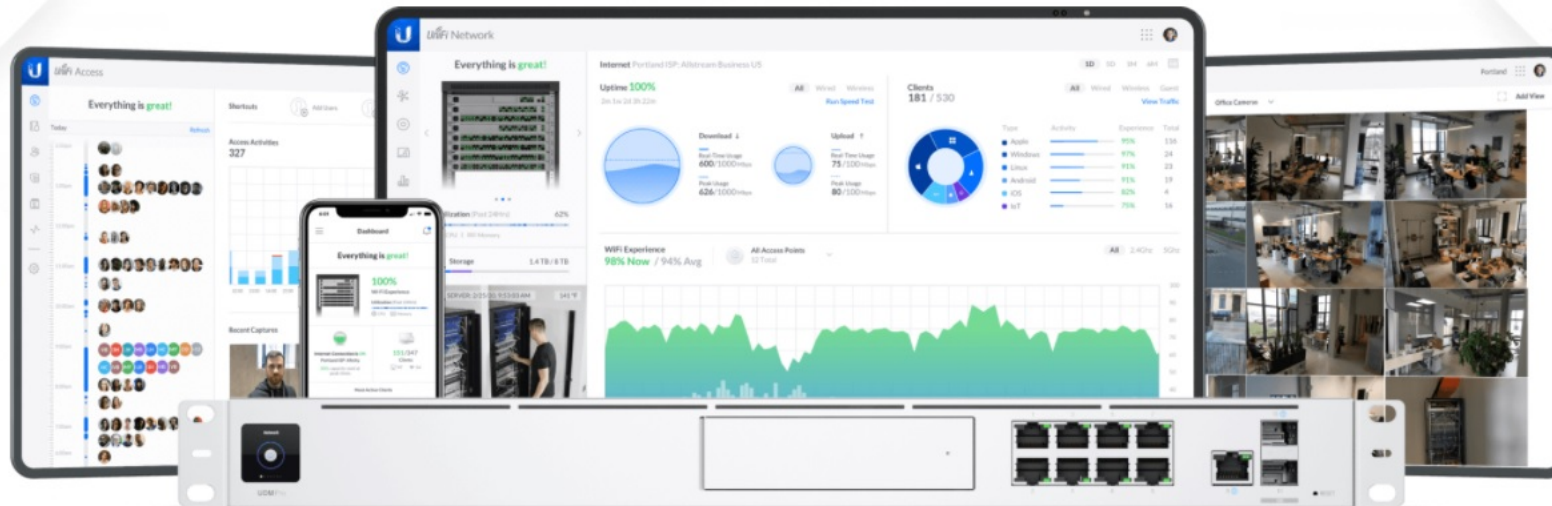

UNIFI DREAM MACHINE PRO CAPABILITIES

UniFi® Dream Machine **PRO**

The full power of UniFi OS in a single device

An all-in-one gateway and routing device with a powerful application suite designed to optimize home and business networks with ease.

- Network Controller
- Protect Controller
- Access Controller
- Talk Controller