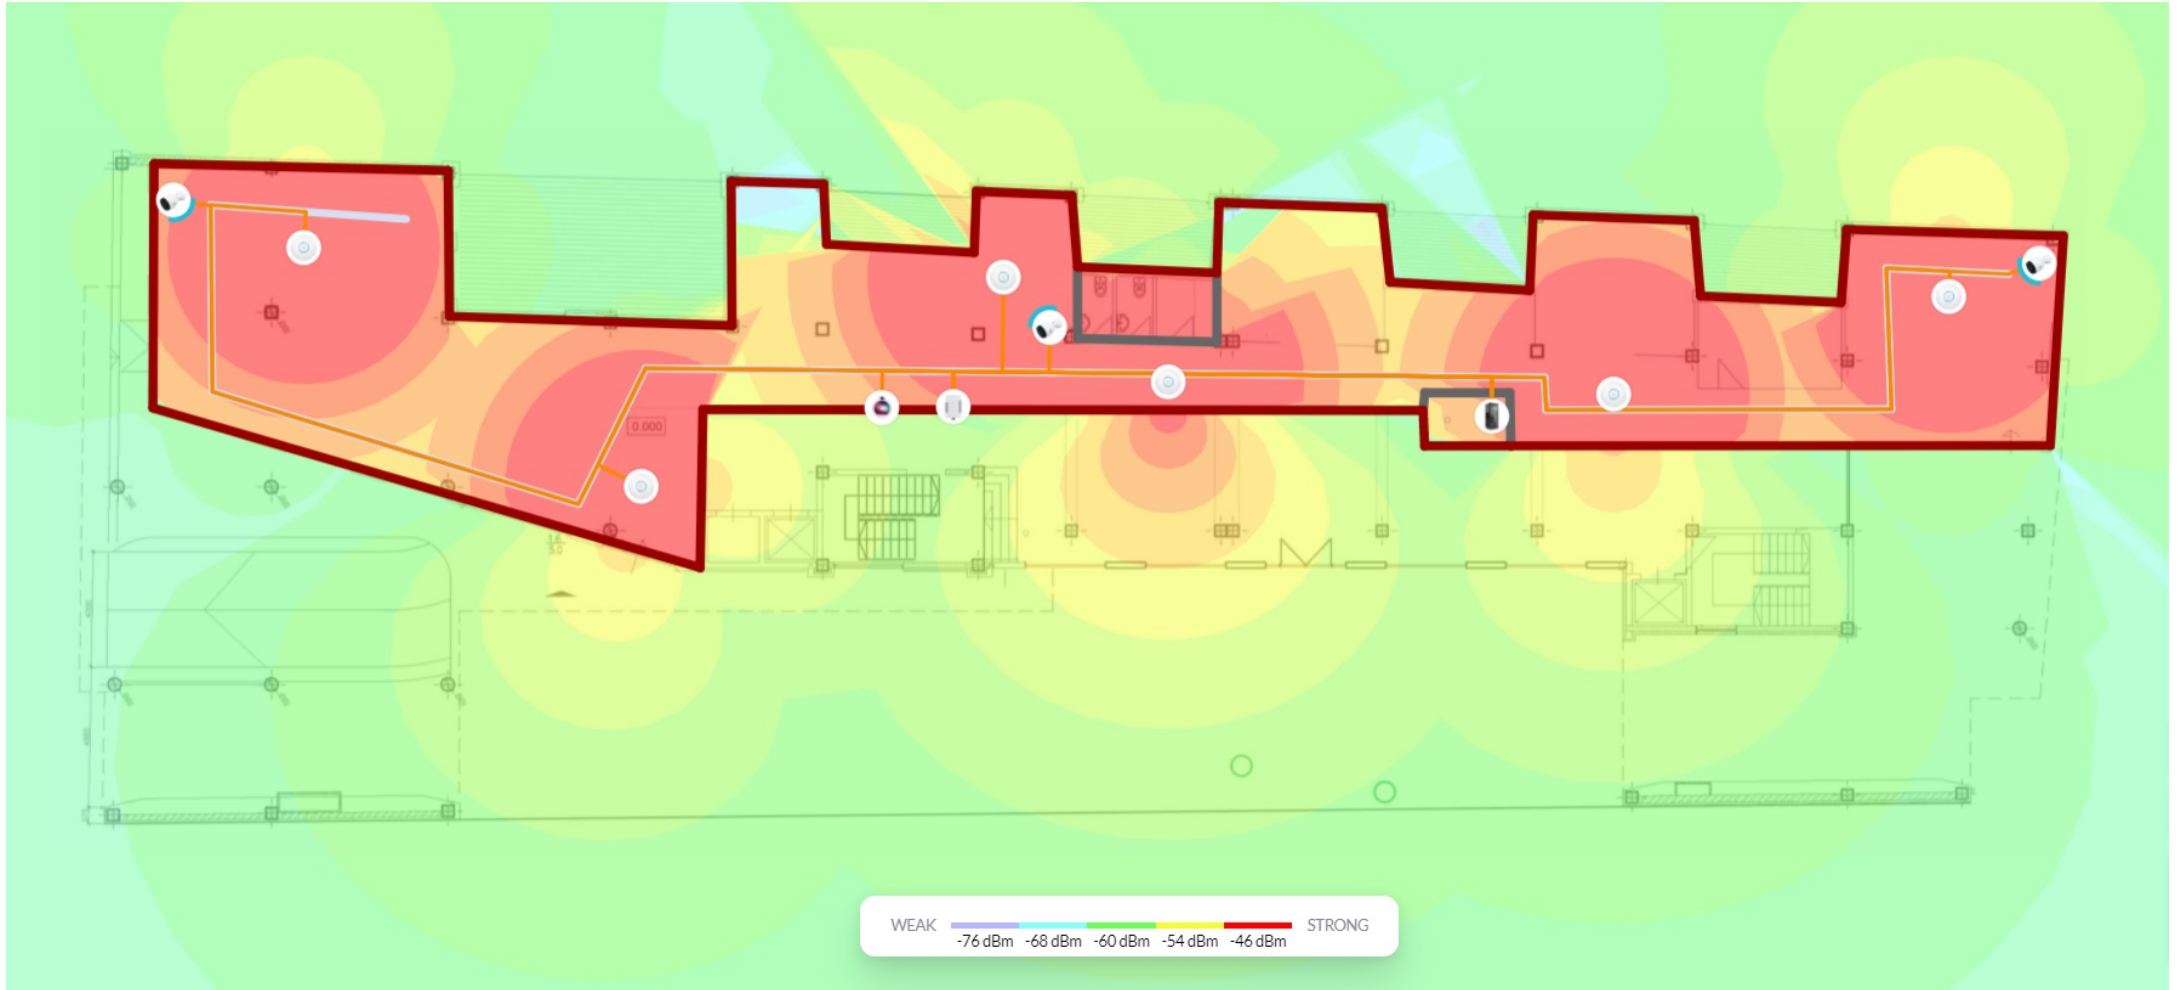

UNIFI DESIGN PORTAL EXAMPLE