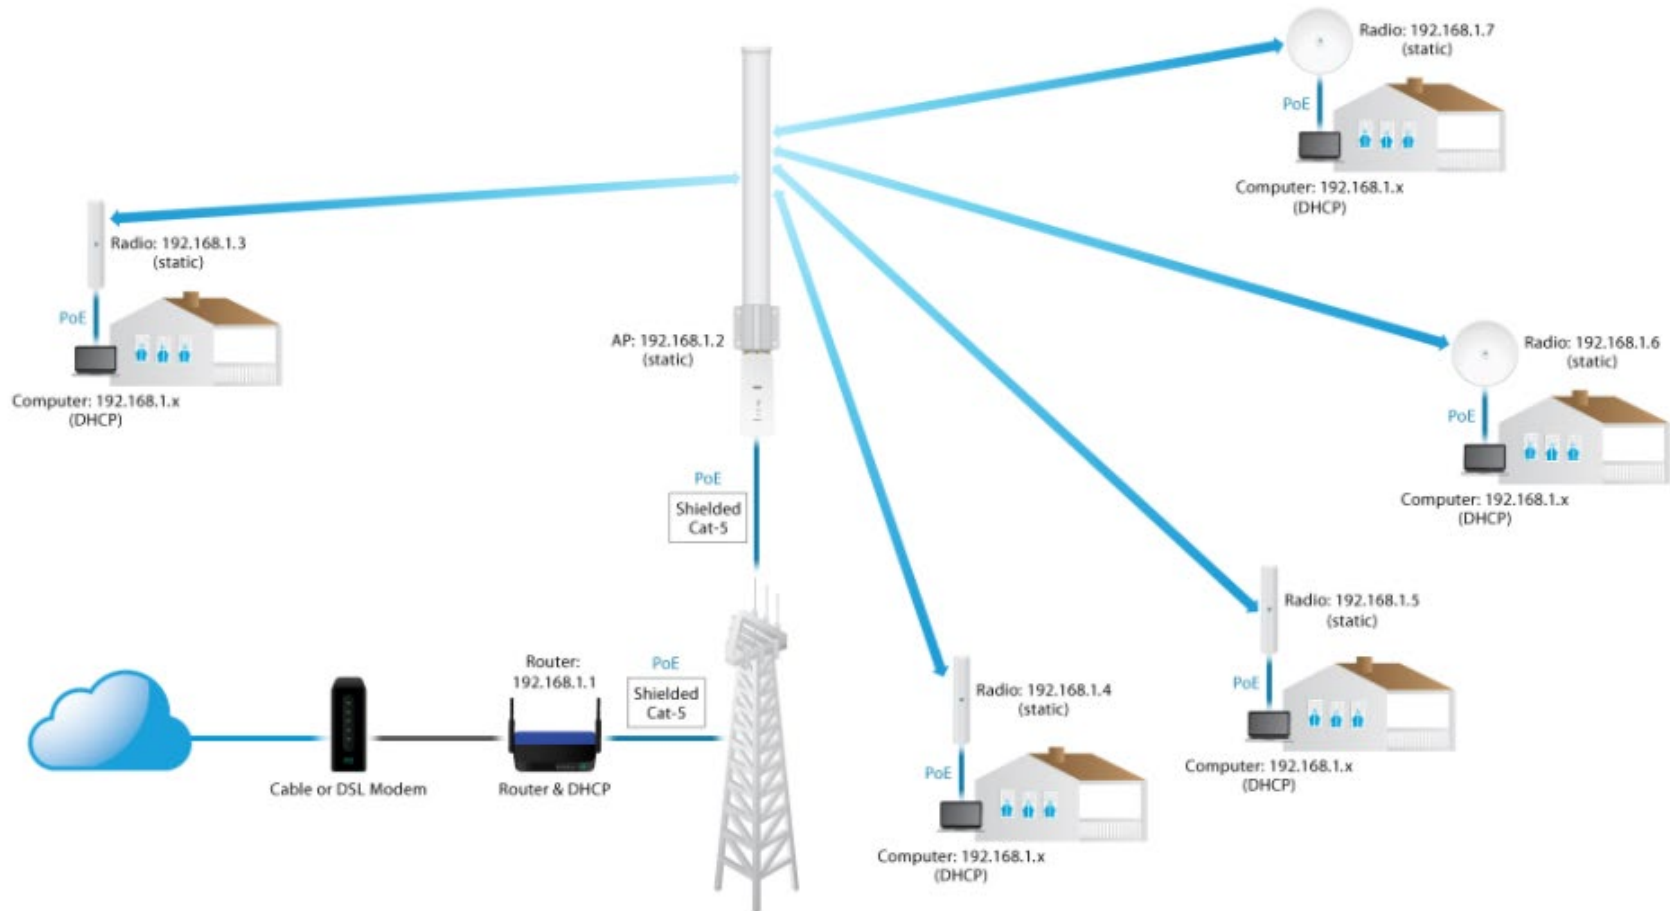

SOL  **TECH**

SOLITECH NETWORK EXAMPLE

CLIENT ANTENNA INSTALLATION

CLIENT NETWORK EXAMPLE

Seamless Network Integration

Use the UniFi Dream Machine Pro as your network controller.

UNIFI DREAM MACHINE PRO (ROUTER)

The Best Experience for Large Networks

All-in-one 1U rack appliance for small to medium size businesses

Security Gateway

Managed Switch

UniFi Network

UniFi Protect

Advanced Redundancy

The enterprise-class security gateway combines routing, 10 Gbps SFP+ WAN, application visibility, VPN services, and 3.5 Gbps full threat management throughput into a single device.

10 Gbps SFP+ WAN

Advanced Firewall with VPN

DPI: Deep Packet Inspection

IPS/IDS - Intrusion Prevention System

3.5 Gbps IDS/IPS Throughput

UniFi Dream Machine Pro In-Stock

SKU: UDM-Pro

[Specifications](#) [Datasheet](#) [Quick Start Guide](#)

All-in-one enterprise security gateway & network appliance for small to medium-sized businesses. The optimal experience for larger networks.

UniFi Dream Machine Pro (UDM-Pro) is an all-in-one enterprise network appliance. UDM-Pro integrates all current and upcoming UniFi controllers with a security gateway, 10G SFP+ WAN, 8-port Gbps switch and off-the-shelf 3.5" HDD support.