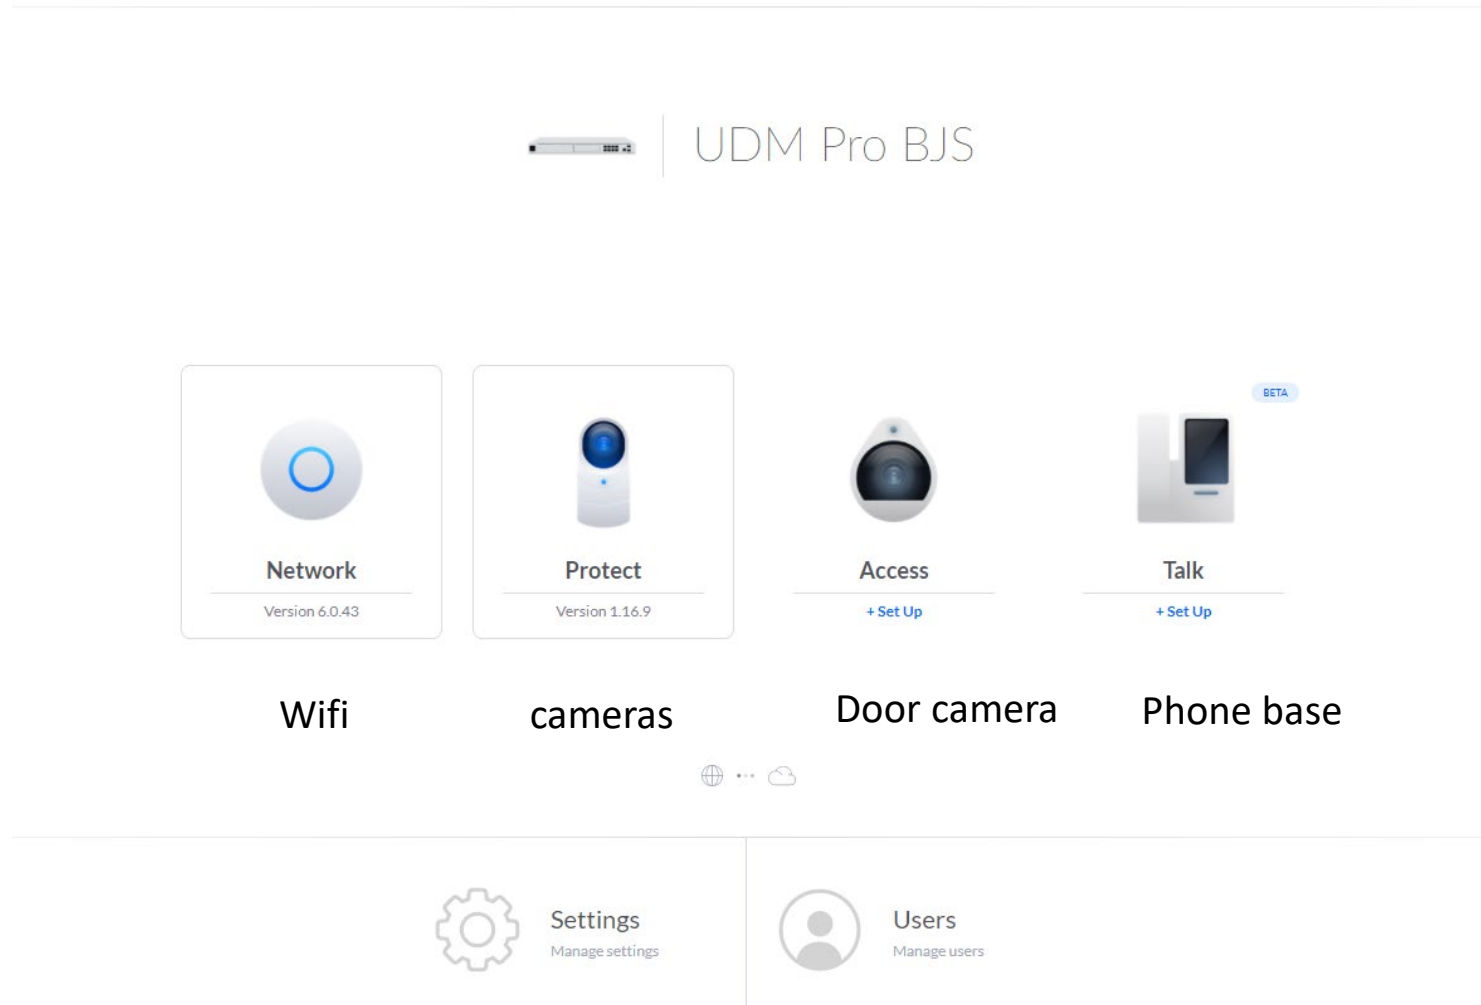

10 Gbps SFP+ WAN

Advanced Firewall with VPN

DPI: Deep Packet Inspection

IPS/IDS - Intrusion Prevention System

3.5 Gbps IDS/IPS Throughput

UniFi Dream Machine Pro In-Stock

SKU: UDM-Pro

[Specifications](#) [Datasheet](#) [Quick Start Guide](#)

All-in-one enterprise security gateway & network appliance for small to medium-sized businesses. The optimal experience for larger networks.

UniFi Dream Machine Pro (UDM-Pro) is an all-in-one enterprise network appliance. UDM-Pro integrates all current and upcoming UniFi controllers with a security gateway, 10G SFP+ WAN, 8-port Gbps switch and off-the-shelf 3.5" HDD support.

[Learn more](#)

- All-in-one 1U rack appliance for small to medium sized businesses
- Combines new UniFi OS with 8-port switch and security gateway
- UniFi Protect video surveillance NVR with off-the-shelf 3.5" HDD support
- 8-port Gigabit Switch with 1 Gbps RJ45 and 10G SFP+ LAN
- Enterprise-class IPS/IDS, DPI, and Wi-Fi AI capabilities
- Powered by fast 1.7 GHz quad-core processor

UNIFI DREAM MACHINE PRO CAPABILITIES

UNIFI DREAM MACHINE PRO CAPABILITIES

UniFi[®] Dream Machine **PRO**

The full power of UniFi OS in a single device

An all-in-one gateway and routing device with a powerful application suite designed to optimize home and business networks with ease.