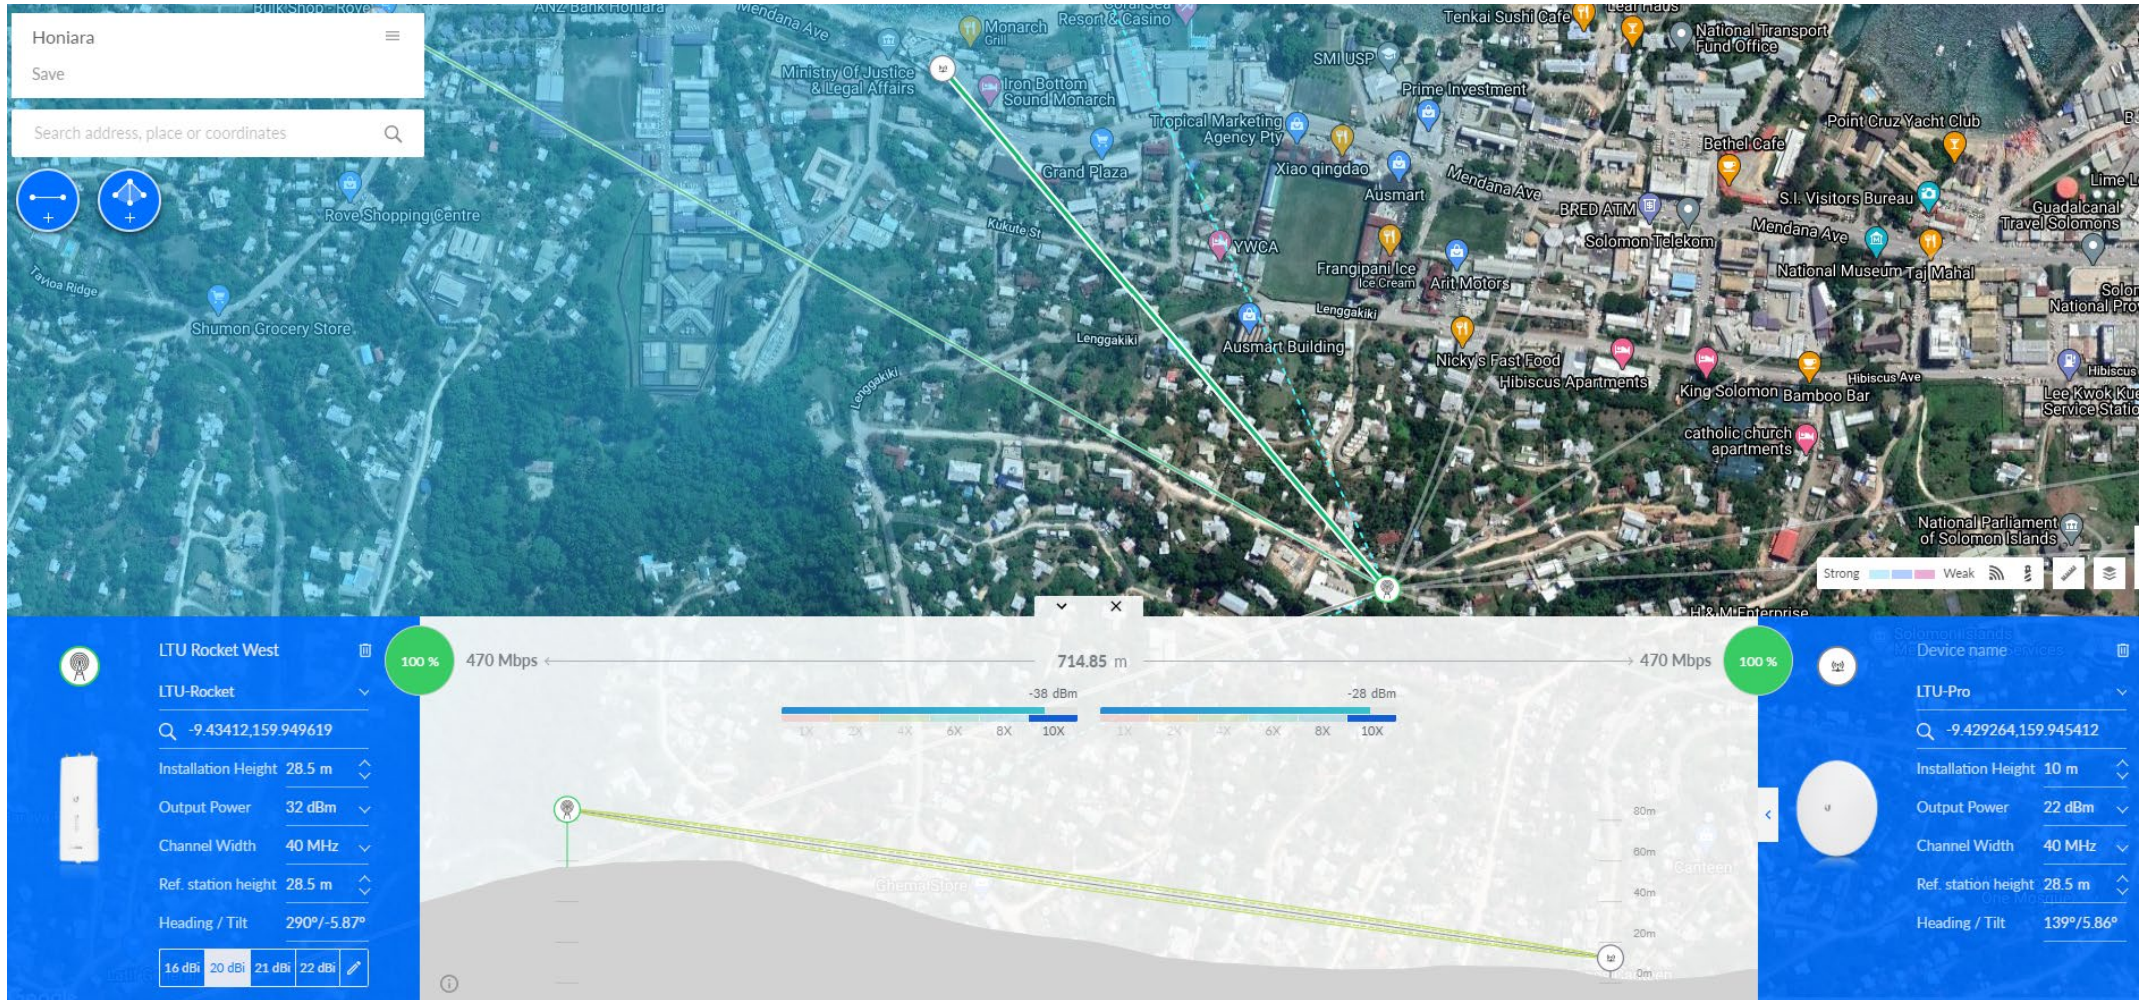

UBIQUITI LINK CLIENT EXAMPLE