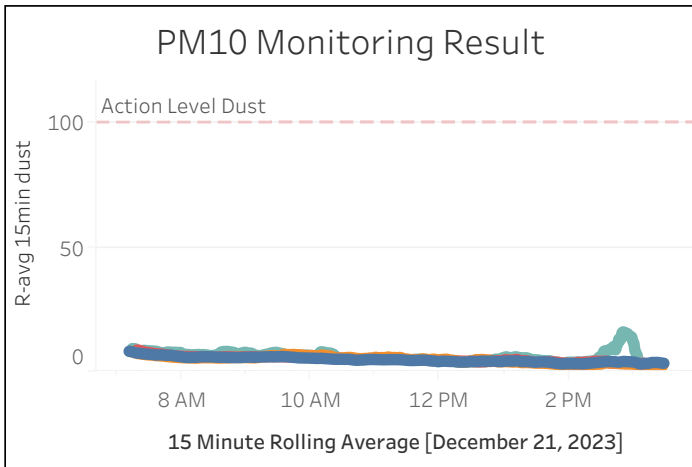

DAILY AIR MONITORING REPORT 250 Water Street Remediation Site Manhattan, New York	December 21, 2023	
		Project Number: 170381202	
		Dust Action Level ($\mu\text{g}/\text{m}^3$)	100
		VOC Action Level (ppm)	5
		Mercury Action Level ($\mu\text{g}/\text{m}^3$)	1

Station Location	Daily Avg Dust Concentration ($\mu\text{g}/\text{m}^3$)	Max 15min Rolling Avg Dust Concentration ($\mu\text{g}/\text{m}^3$)	Daily Avg VOC Concentration (ppm)	Max 15min Rolling Avg VOC Concentration (ppm)
PM-1	4.92	8.25	0.00	0.00
PM-2	4.95	8.21	0.00	0.00
PM-3	5.06	8.70	0.00	0.01
PM-4	6.11	16.08	0.00	0.01

Avg. Predominant Wind Dire..	Min. Wind Speed (mph)	Max. Wind Speed (mph)	Min. Temperature ($^{\circ}\text{F}$)	Max. Temperature ($^{\circ}\text{F}$)
236.2	0.3	2.8	36	43

■ PM-1
■ PM-2
■ PM-3
■ PM-4

Air Monitoring Notes: