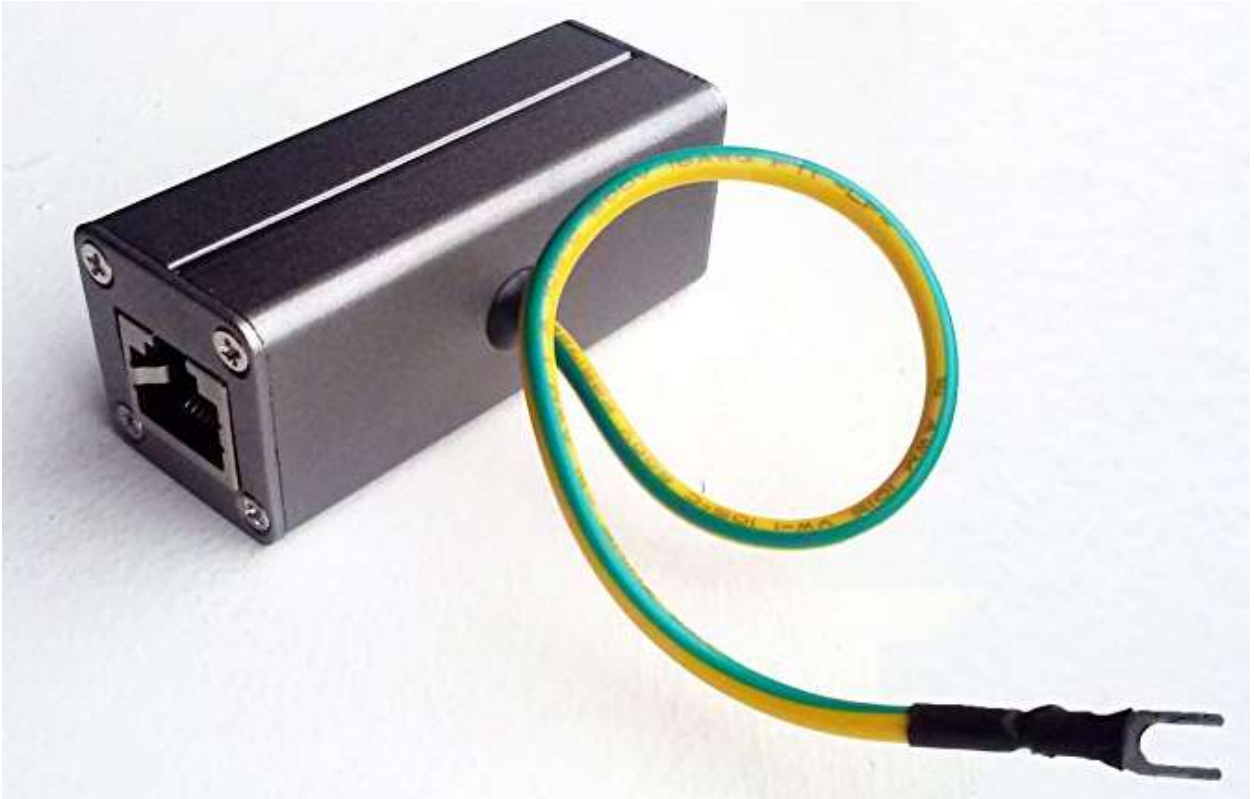

RiteAV - Outdoor Ethernet POE+/RJ-45 Surge Protector (Shielded)

- Supported Standards: 10/100/1000 BaseT
- Connectors: RJ-45 Female to Female , just plug cable in and ground device
- Note: Must be wired to ground near the protected device
- A must have if you are using outdoor rated cable
- POE+ Outdoor Ethernet Surge Protector