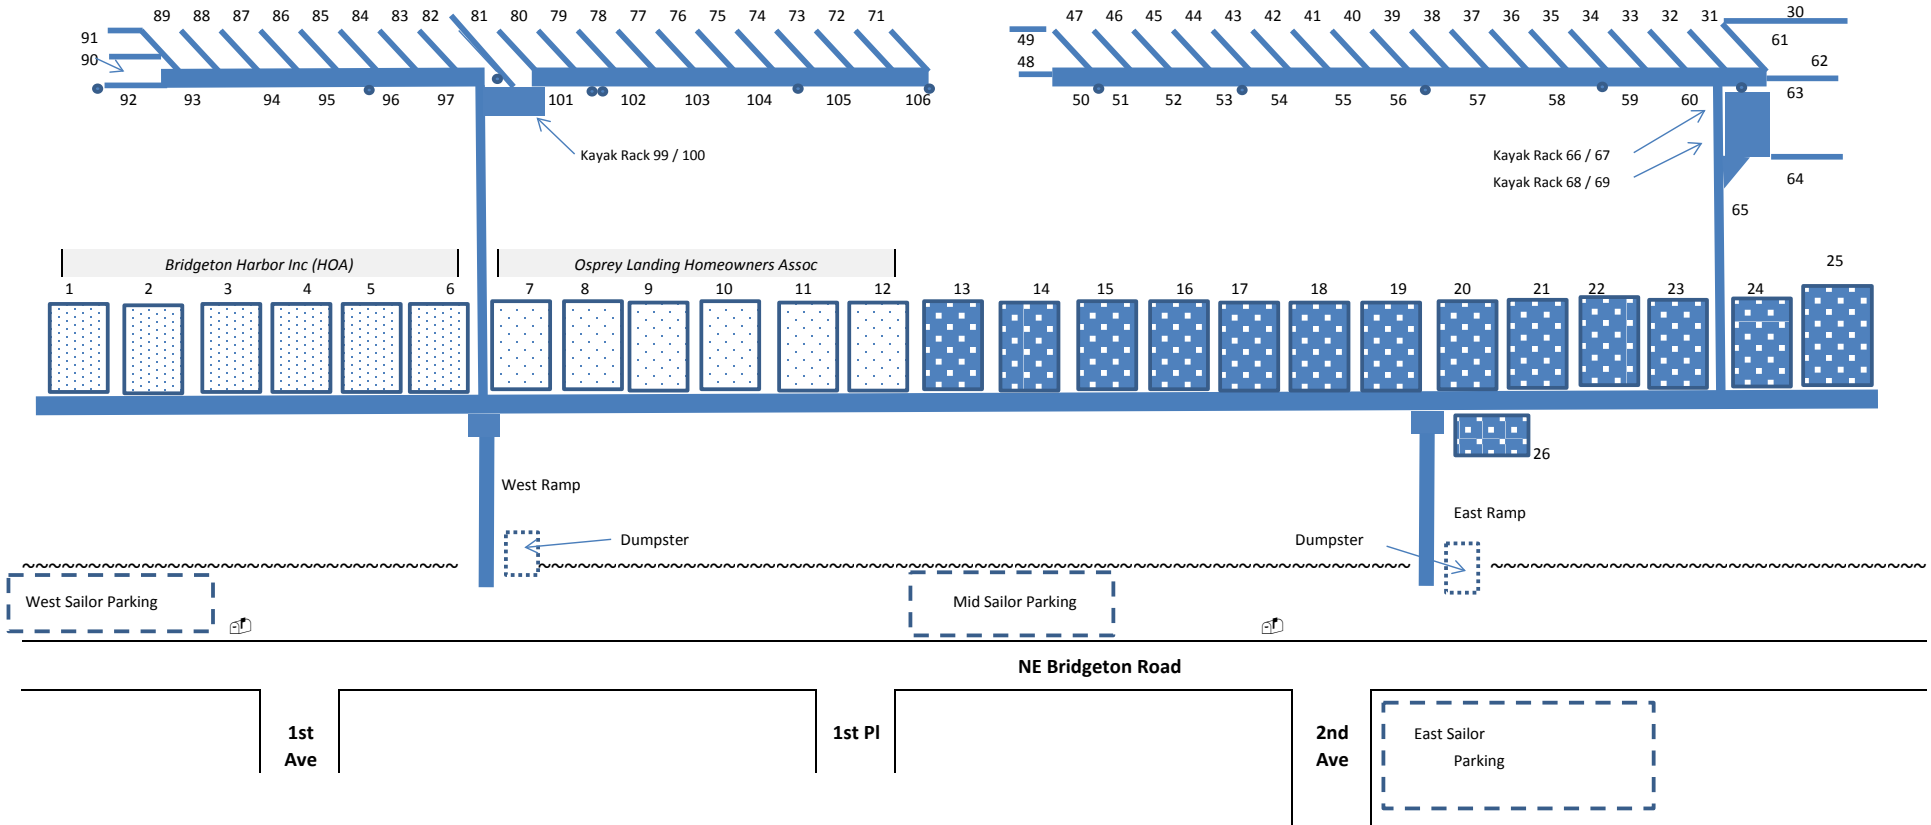

# Columbia Way West

## 173 NE Bridgeton Road

### Moorage Map

Columbia Way West, LLC  
 173 NE Bridgeton Road, Slip 26  
 Portland, OR 97211  
 503-839-4459

Manager and Rental Office:  
 503-839-4459  
[ColumbiaWayWest@gmail.com](mailto:ColumbiaWayWest@gmail.com)  
[www.ColumbiaWayWest.com](http://www.ColumbiaWayWest.com)

Moorage tenant and guest parking in "Sailor Lots" only.  
 Do not park in assigned spaces.

Vehicles without Parking Sticker or pass subject to towing at owner's expense.