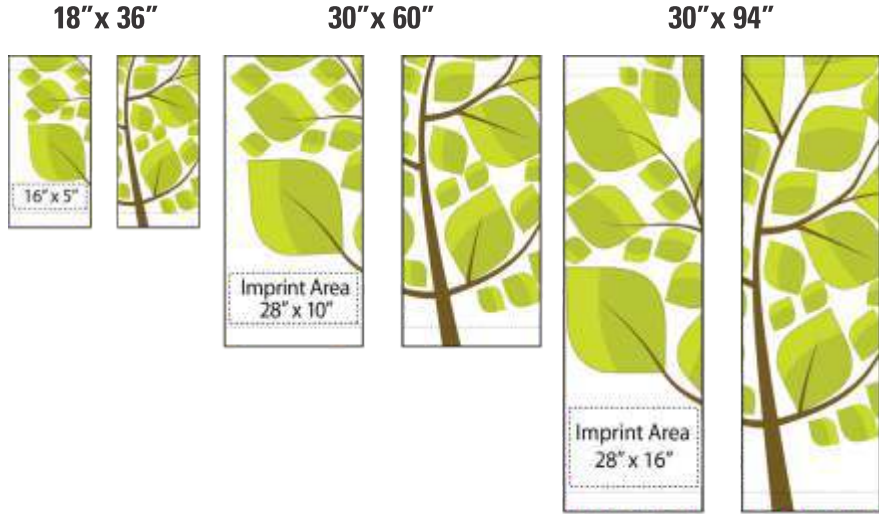

30" x 94"

17942

Autumn Foliage

18" x 36"

30" x 60"

30" x 94"

17941

Autumn Breeze

18" x 36"

30" x 60"

30" x 94"

17931-Set

Tree Stencil

17930-Set

First of Spring

17306-Set