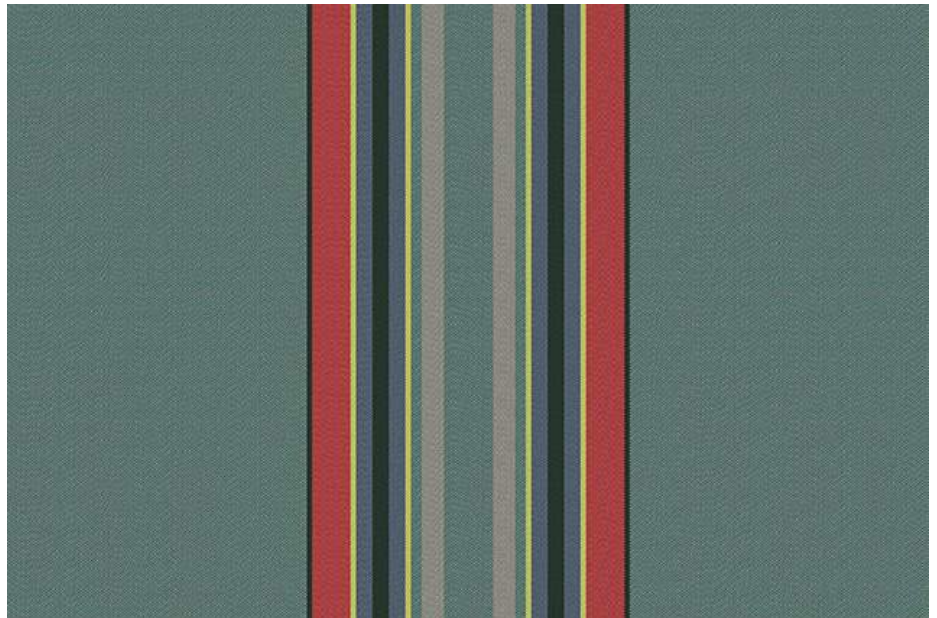

Olympic Ember NEW
85006-0000 / 60" (152cm)
15.06" (38.25cm) W Repeat

Yakima Apple NEW
85007-0000 / 60" (152cm)
19.92" (50.6cm) W Repeat