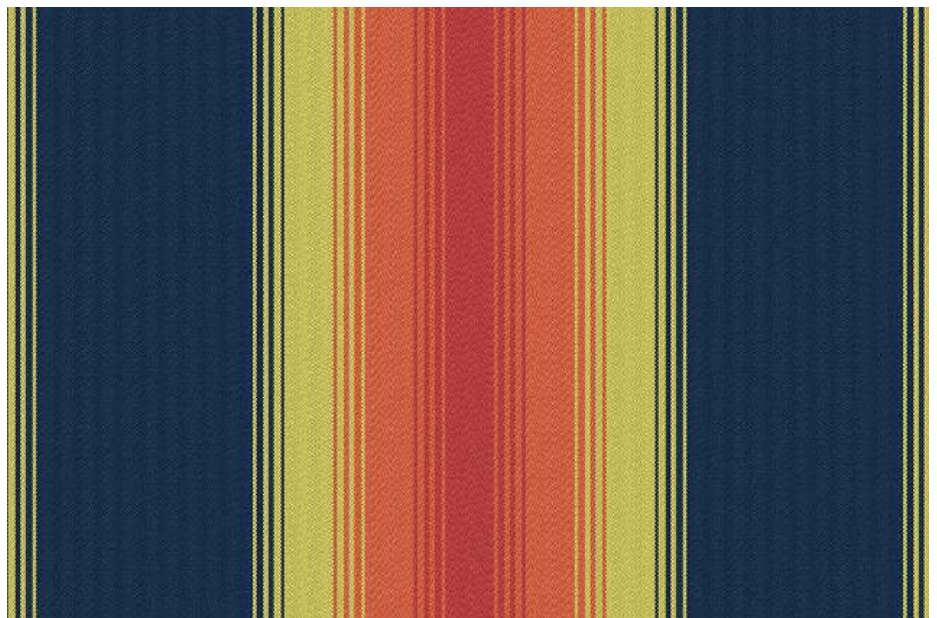

Yakima Apple NEW
85007-0000 / 60" (152cm)
19.92" (50.6cm) W Repeat

Grand Canyon Sunset NEW
85005-0000 / 60" (152cm)
15.06" (38.25cm) W Repeat