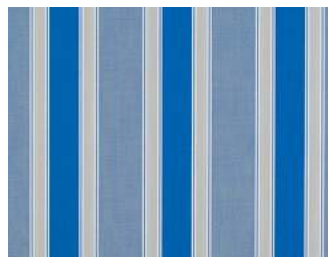

Baycrest Pacific
4993-0000 / 46" (117cm)
8.94" (22.71cm) W Repeat
Signature Series