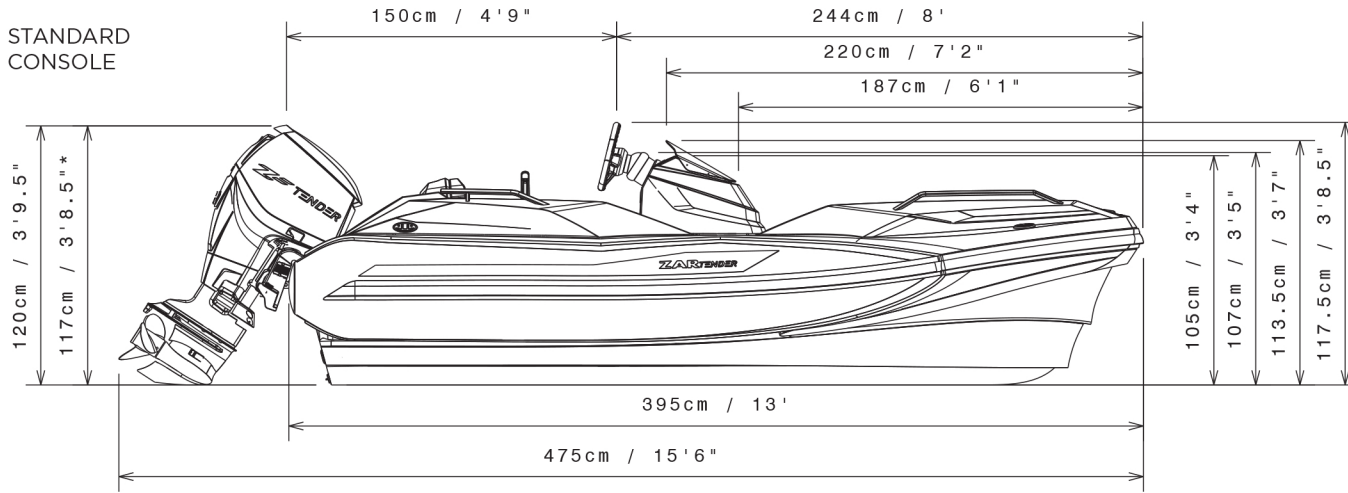

# ZAR TENDER ZF-3

STANDARD  
CONSOLE

LOW  
CONSOLE

GPS  
CONSOLE

\*WITHOUT ENGINE COWL

\*\*PLEASE ALLOW HALF INCH TOLERANCE  
DUE TO CONVERSION ROUNDING UP