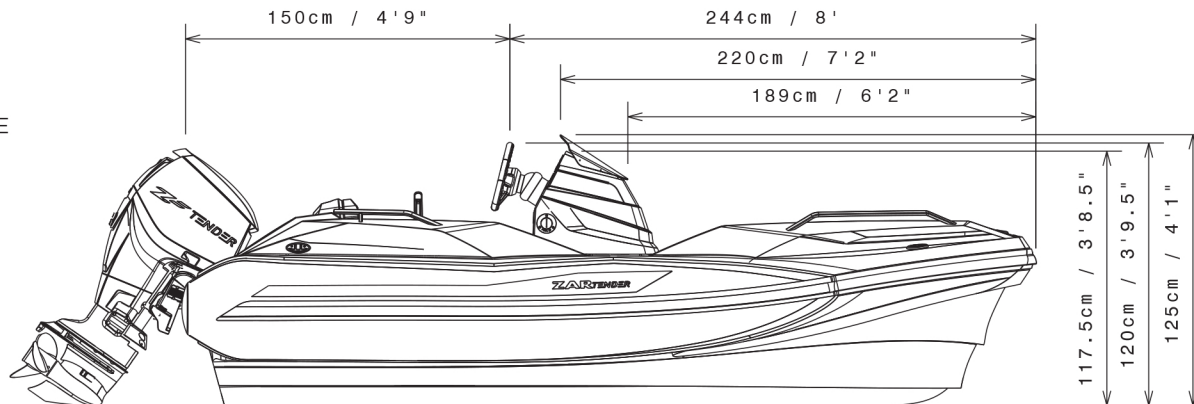

# ZAR TENDER ZF-3

STANDARD  
CONSOLE

LOW  
CONSOLE

GPS  
CONSOLE

\*WITHOUT ENGINE COWL

\*\*PLEASE ALLOW HALF INCH TOLERANCE  
DUE TO CONVERSION ROUNDING UP