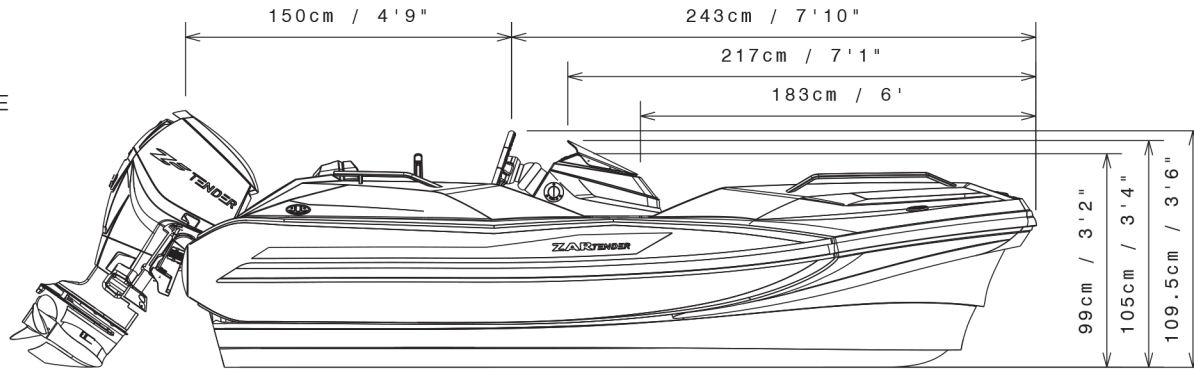

# ZAR TENDER ZF-3

STANDARD  
CONSOLE

LOW  
CONSOLE

GPS  
CONSOLE

\*WITHOUT ENGINE COWL

\*\*PLEASE ALLOW HALF INCH TOLERANCE  
DUE TO CONVERSION ROUNDING UP