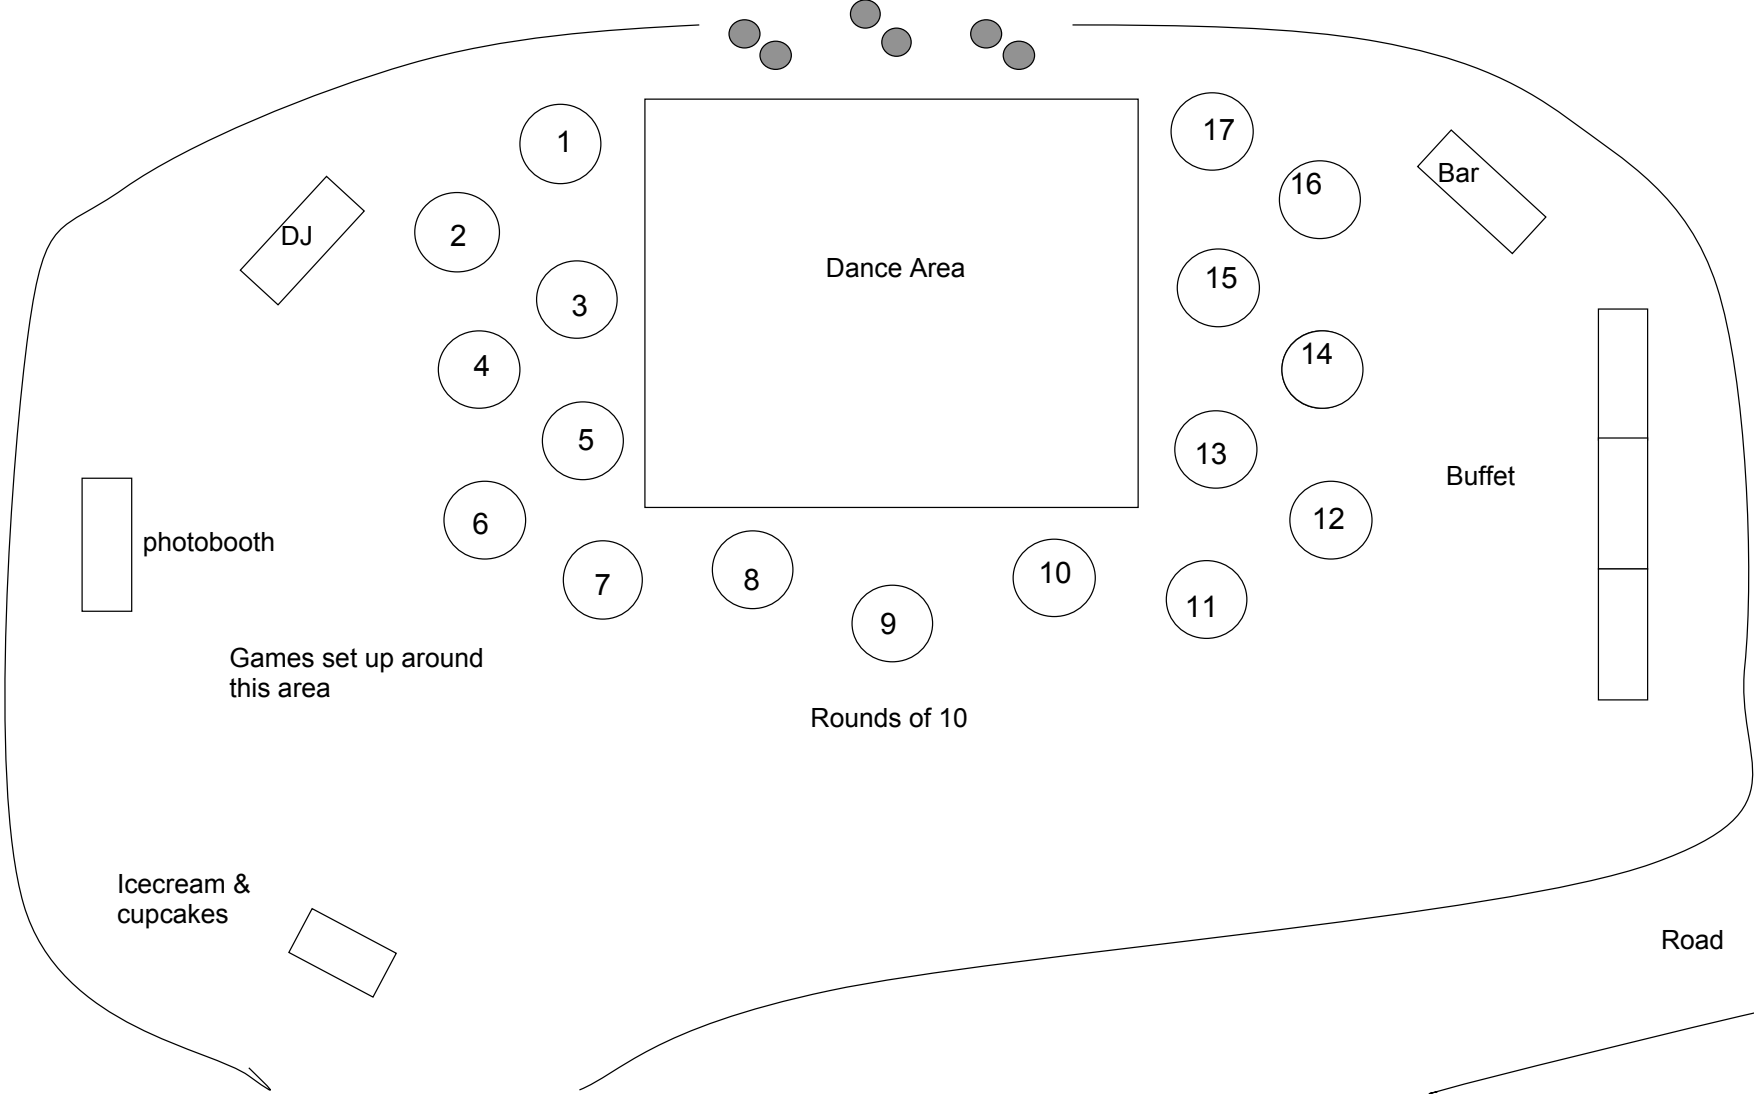

**Puchel - Shurtliff  
CSRG Meadow Layout**

photobooth

Games set up around  
this area

Icecream &  
cupcakes

DJ

1

2

3

4

5

6

7

8

9

10

11

12

13

14

15

16

17

Bar

Buffet

Road

Dance Area

Rounds of 10