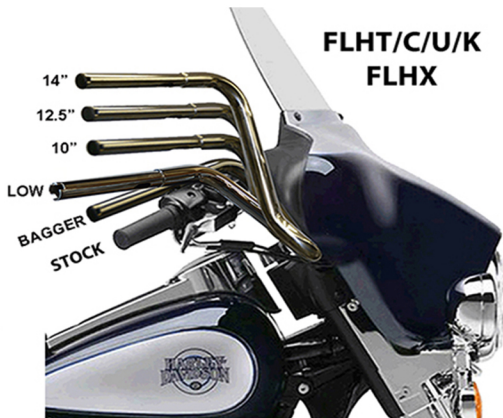

## BAGGER FLHT/C/U FLHX

PART #	DESCRIPTION	HEIGHT	WIDTH	CENTER	PULLBACK	WRIST ANGLE
W0575	BAGGER BAR	8"	34.5"	14"	11"	42°
W0576	14" BAGGER APE	14"	36.5"	14"	10"	40°
W0577	12.5" BAGGER APE	12.5"	36.5"	14"	10"	40°
W0578	10" BAGGER APE	10"	36.5"	14"	10"	40°
W0579	BAGGER LOW P/B	9"	34.5"	14"	14"	45°
W0590	10" BAGGER HOOKED	10"	36"	14"	9.5"	36°
W0592	12" BAGGER HOOKED	12"	36"	14"	9.5"	36°
W0594	14" BAGGER HOOKED	14"	36"	14"	9.5"	36°
W0596	16" BAGGER HOOKED	16"	36"	14"	9.5"	36°

## BAGGER BARS

**Required clamp for  
pre 2007 touring models.  
Superior clamping for all models.**