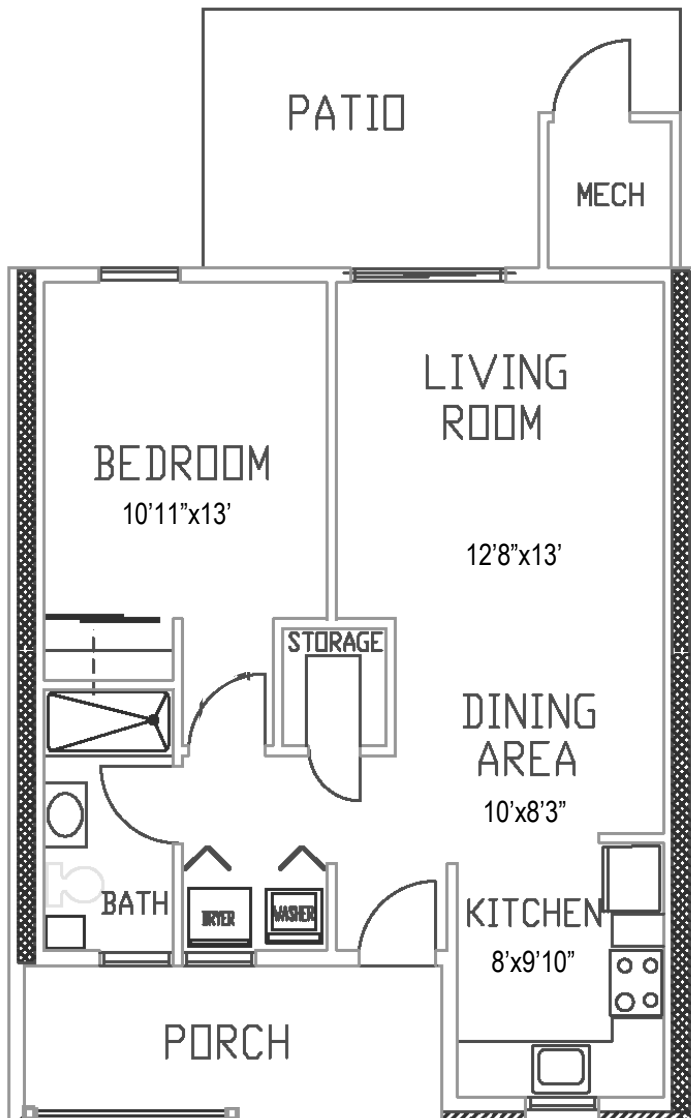

Cottage

CHATEAU

1 Bedroom, 1 Bathroom

(730 SF)

All Homes Include:

Refrigerator, Stove, Microwave, Dishwasher,
Garbage Disposal, Corian Countertop, Tile
Backsplash, Under Cabinet Lights, Washer, Dryer

PRICES REDUCED
LIMITED TIME OFFER!

- Property Taxes
- Property Insurance
- Water/Sewer
- All Maintenance (Inside/Outside and Appliances)
- All Landscaping
- All Snow Removal
- Trash/Recycle
- Emergency 1st Response System

NOTE: Floor plans shown are not to scale and indicate approximate square footage