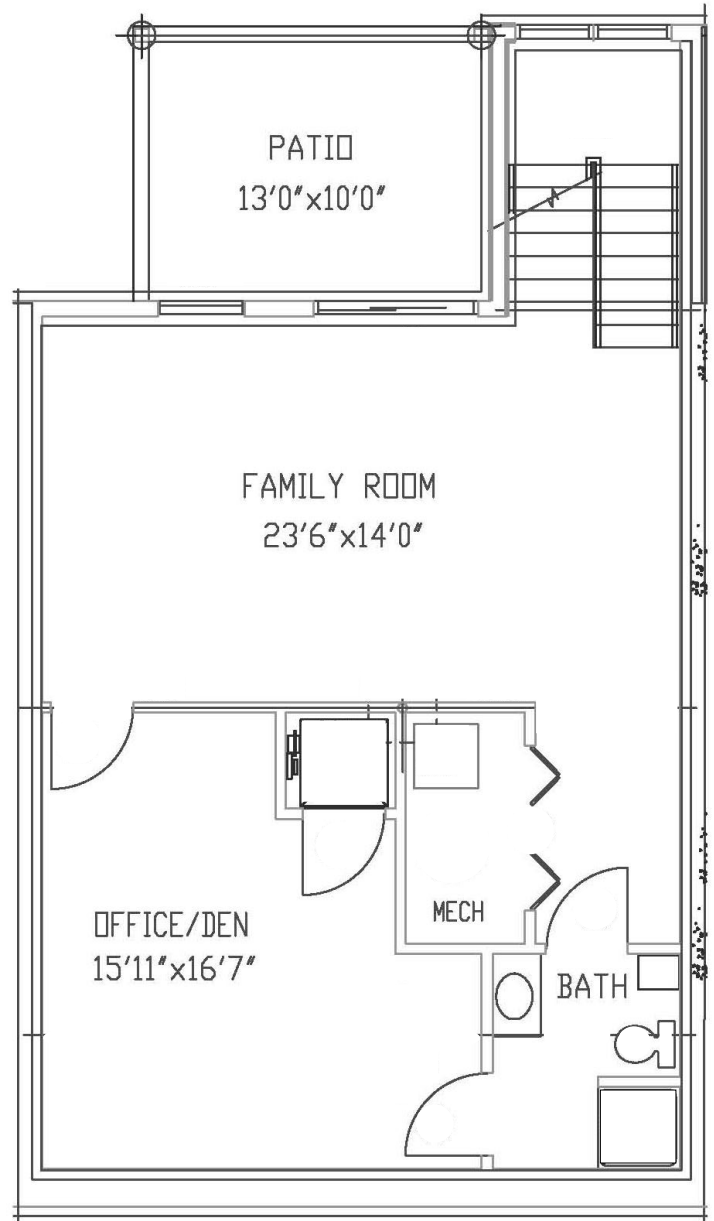

NOTE: Floor plans shown are not to scale and indicate approximate square footage