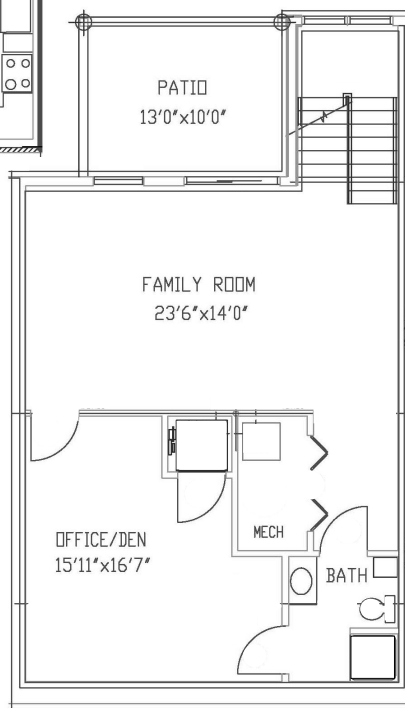

Cottage

CHATEAU

1 Bedroom, 2 Bathrooms, Finished Basement

See reverse for
larger view

(~1460 SF)

All Homes Include:

Refrigerator, Stove, Microwave, Dishwasher,
Garbage Disposal, Corian Countertop, Tile
Backsplash, Under Cabinet Lights, Washer, Dryer