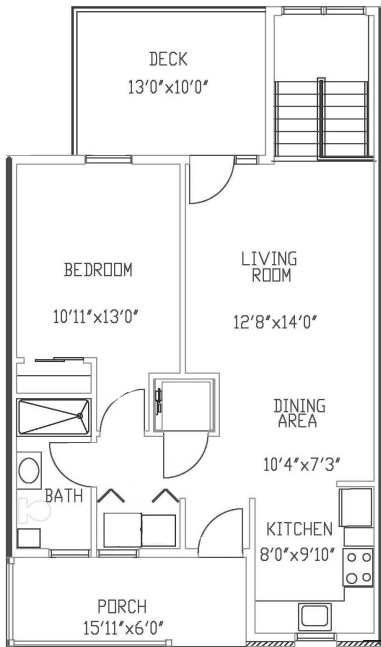

Cottage

CHATEAU

1 Bedroom, 2 Bathrooms, Finished Basement

See reverse for
larger view

(~1460 SF)

All Homes Include:

Refrigerator, Stove, Microwave, Dishwasher,
Garbage Disposal, Corian Countertop, Tile
Backsplash, Under Cabinet Lights, Washer, Dryer