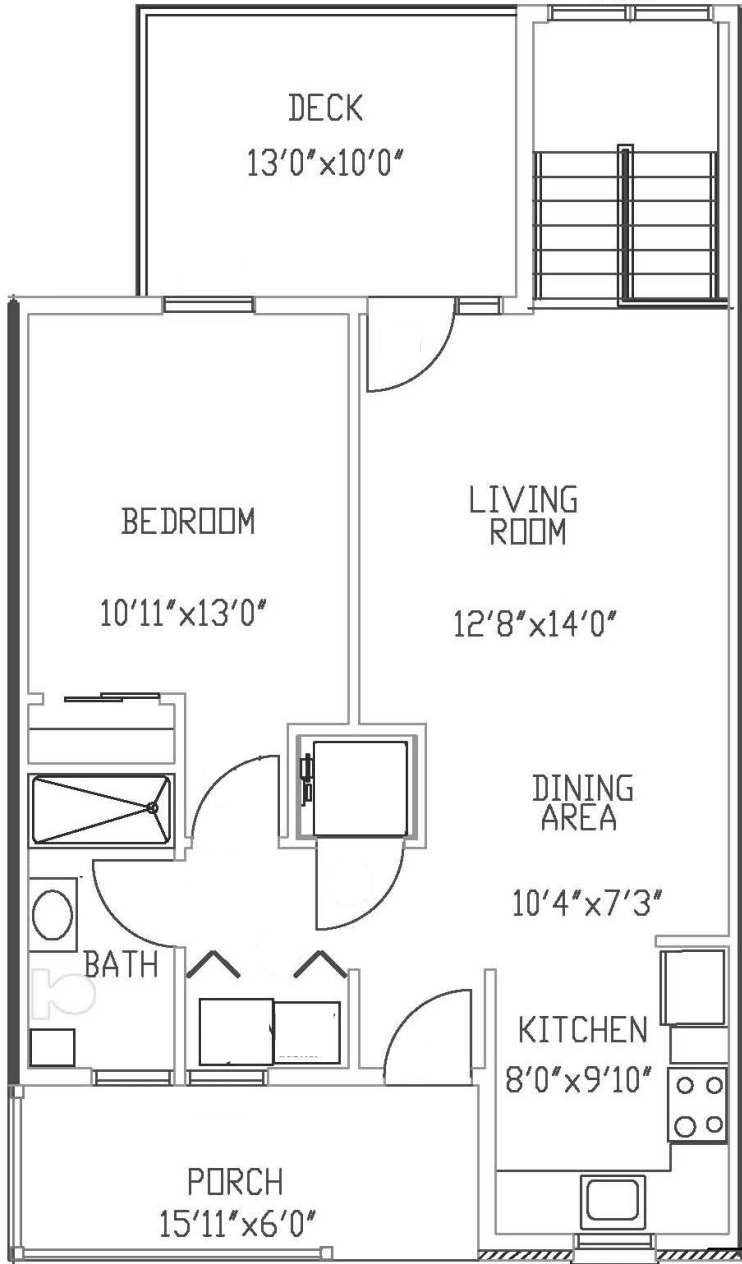

Cottage

CHATEAU

1 Bedroom, 2 Bathrooms, Finished Basement

See reverse for
larger view

(~1460 SF)

All Homes Include:

Refrigerator, Stove, Microwave, Dishwasher,
Garbage Disposal, Corian Countertop, Tile
Backsplash, Under Cabinet Lights, Washer, Dryer

We encourage all residents to carry content
insurance, e.g., tv, furniture, jewelry, etc.

NOTE: Floor plans shown are not to scale and
indicate approximate square footage

NOTE: Floor plans shown are not to scale and indicate approximate square footage