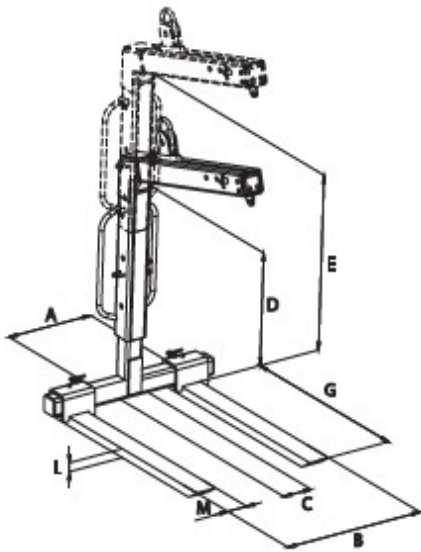

FELLC Crane Fork 2.2t

Model	Capacity (lbs)	Dimensions (in)								Weight (lbs)
		A	B	C	D	E	G	L	M	
FELLC Crane Fork 2.2t	4408	37.4	39.4	15.7	43.3	64.6	39.4	1.4	3.9	374.7