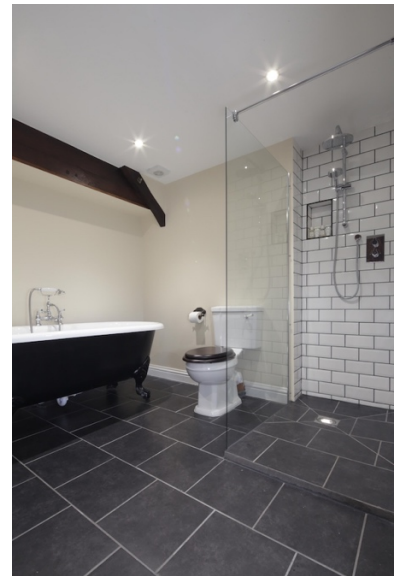

Garden Westside Lodge

Two bedroom split-level lodge with its own lounge, kitchen area, bathroom with roll top bath, log burner and stunning views.

The main bedroom has a king bed and the second bedroom can be set up as either king or twin. Both have ample space for a travel cot.

The living area has a king sofa bed and space for an additional single bed.

Pricing

£2200 for Mama + Child

Extras:

£650 for a partner or additional adult

£300 for an additional child

£300 for 1:1 childcare (inclusive childcare is a ratio of 3:1. Children under the age of 1 will require 1:1 care)

Sharing Option:

£1500 per Mama + Child for 2 Mamas + 2 Children sharing