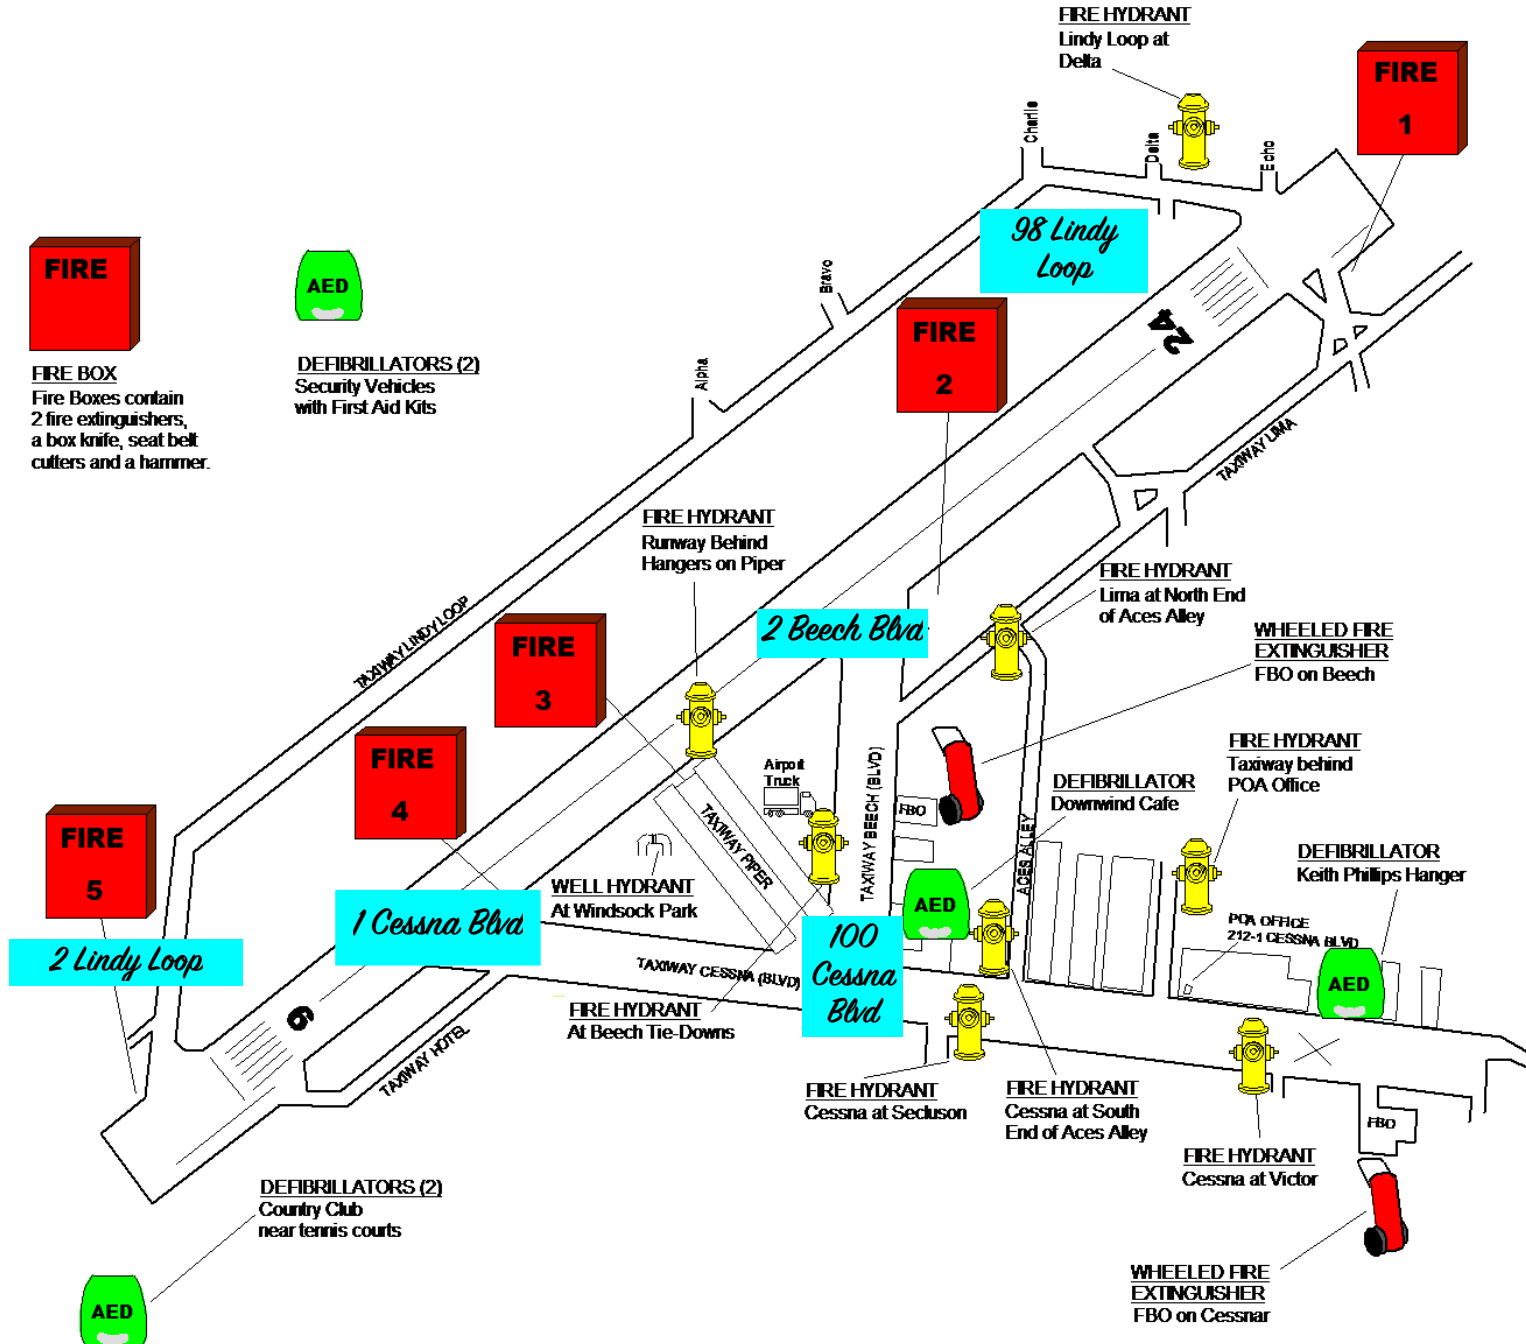

# SPRUCE CREEK AIRPORT Emergency Equipment

*In the event of an emergency: The blue boxes are the addresses to give to the 911 operator!*

**FIRE BOX**  
Fire Boxes contain 2 fire extinguishers, a box knife, seat belt cutters and a hammer.

**DEFIBRILLATORS (2)**  
Security Vehicles with First Aid Kits

2 Lindy Loop

1 Cessna Blvd

2 Beech Blvd

98 Lindy Loop

DEFIBRILLATORS (2)  
Country Club near tennis courts

WHEELED FIRE EXTINGUISHER  
FBO on Cessna