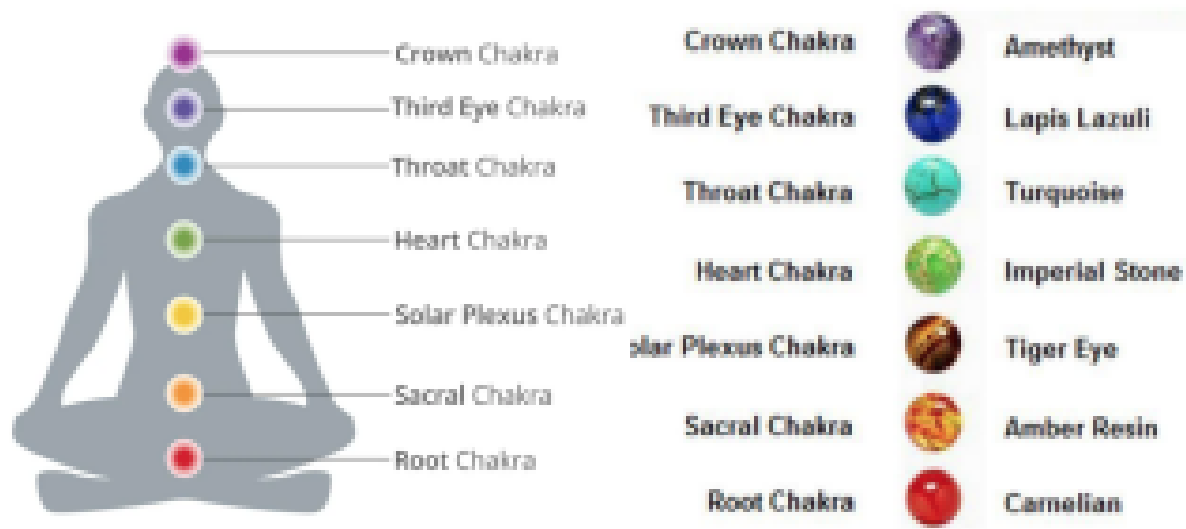

CHAKRA BRACELET CARD

ESSENTIAL OIL DIRECTIONS: MIST OUR ESSENTIAL OIL SPRAY ON THE BLACK VOLCANIC LAVA ROCK ONLY. PROTECTING THE DELICATE STONES. YOU MAY ALSO USE A DROPPER TO ADD ESSENTIAL OIL DIRECTLY TO LAVA STONES. ALLOW TO SOAK INTO THE STONES.