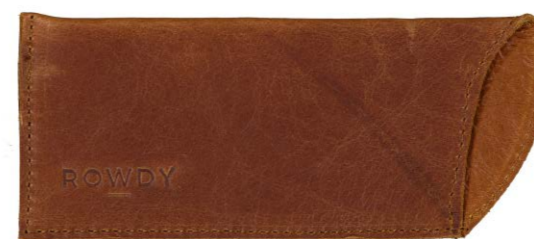

SUNGLASSES SLEEVE

RRP $49 With GST

Wholesale - $25 ex GST

Protect your sunglasses in style.

This sunglasses pouch is made with a dual-layer soft leather, and is perfect to pop inside your ROWDY bag to keep sunglasses or spectacles protected.

Length: 200mm - Height: 80mm - Depth 10mm

Colours we carry in Australia

Amber
SKU
MB_01_R

Boulder
SKU
MB_03_R

Cedar
SKU
MB_04_R

Charcoal
SKU
MB_05_R

Root
SKU
MB_10_R

Colours we can order in. Take around 3 weeks.

Desert
SKU
MB_07_R

Maple
SKU
MB_08_R

Mountain
SKU
MB_09_R