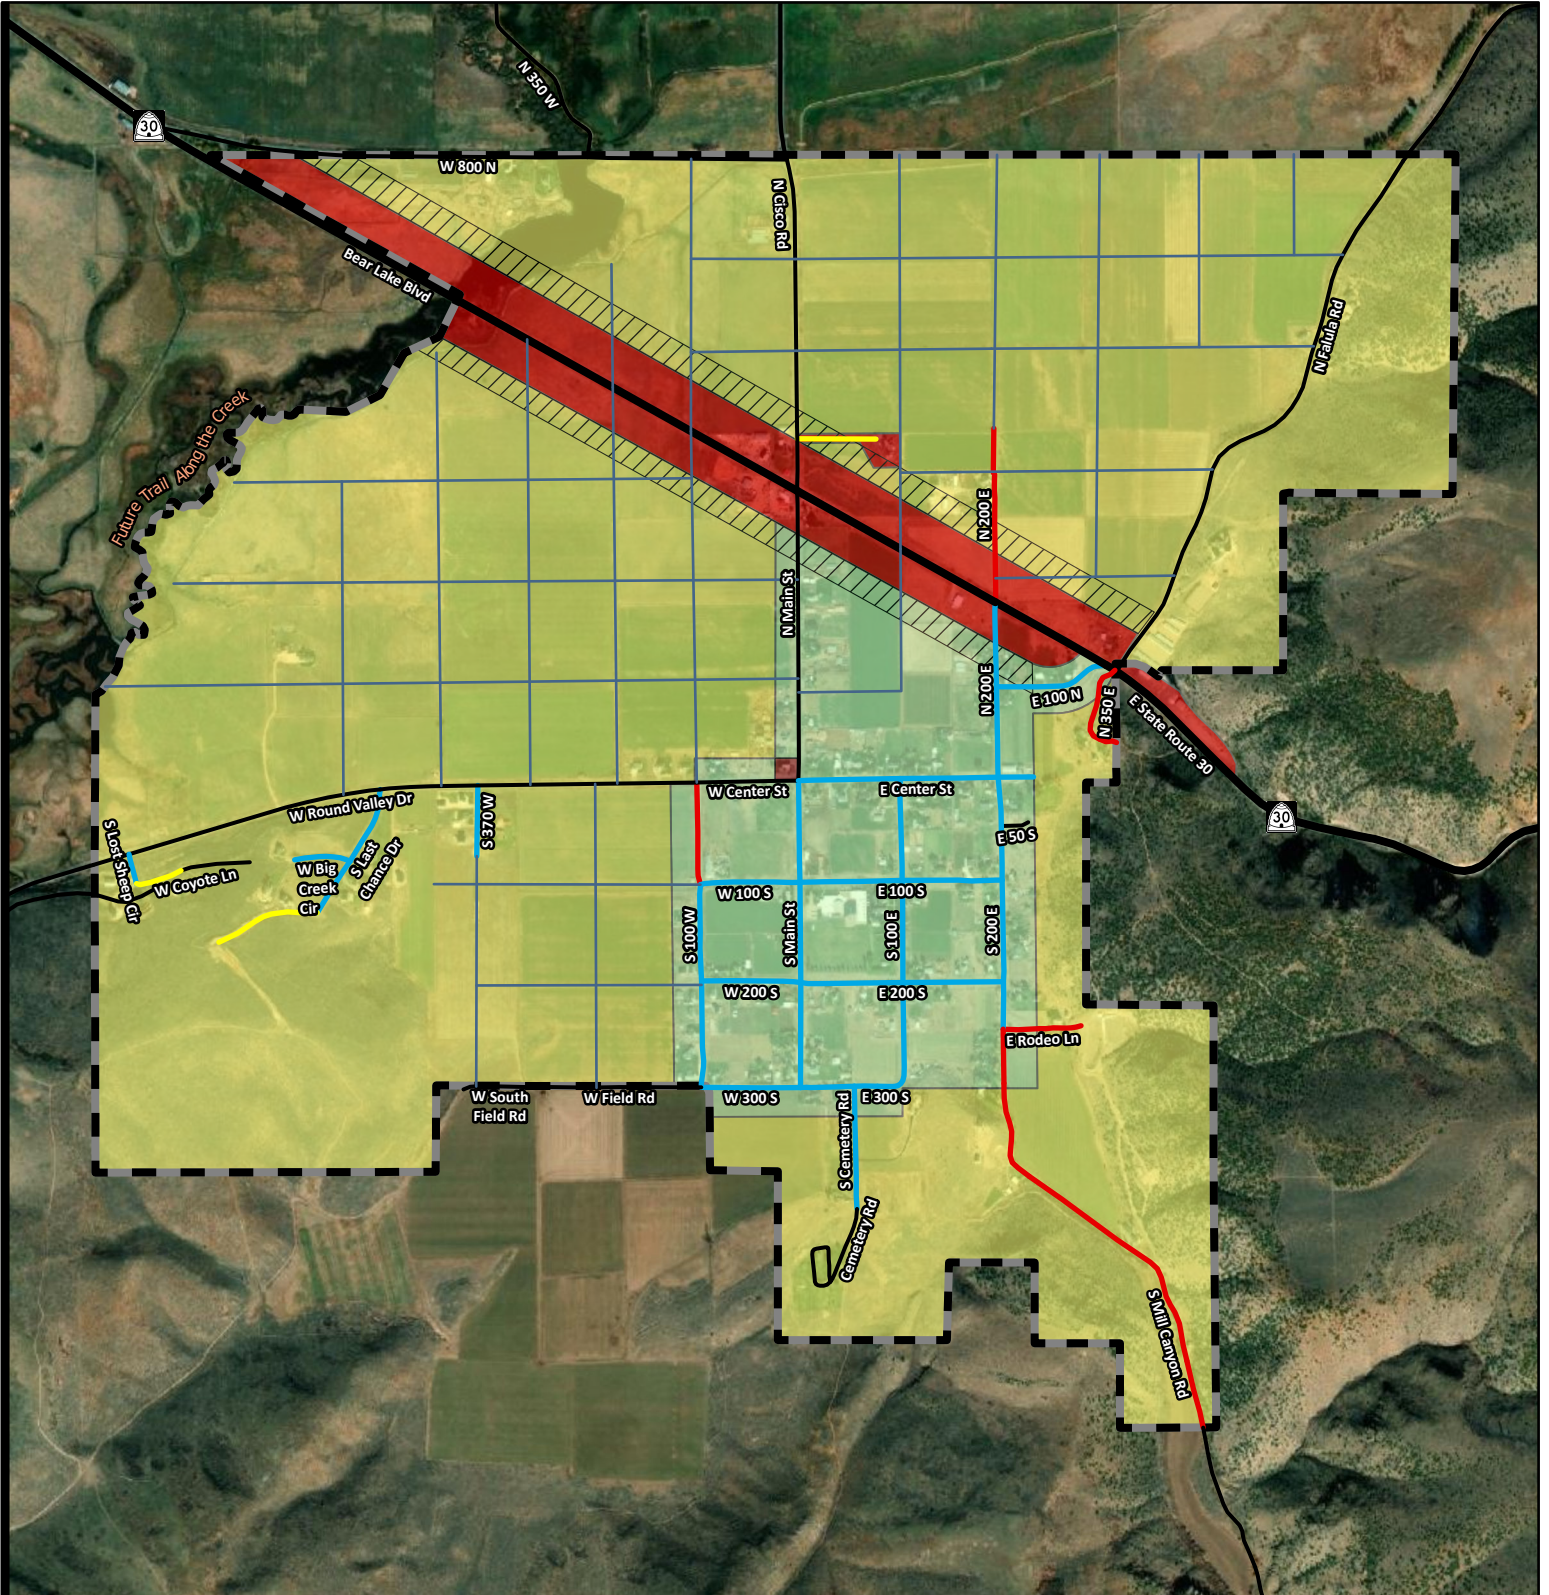

Laketown Zoning & Roads

Map Legend

- | | | | |
|---|--|---|--|
|  Commercial Residential Buffer Zone |  RA .5 Zone |  Paved Roads |  Future Roads |
|  Commercial Zone |  RA 1 Zone |  Gravel Roads |  Other Roads/Trails |
|  Commercial/RA Hybrid Zone (Laketown Lodge Only) |  Dirt Roads |  UDOT Routes | |
|  Laketown Boundary | | | |