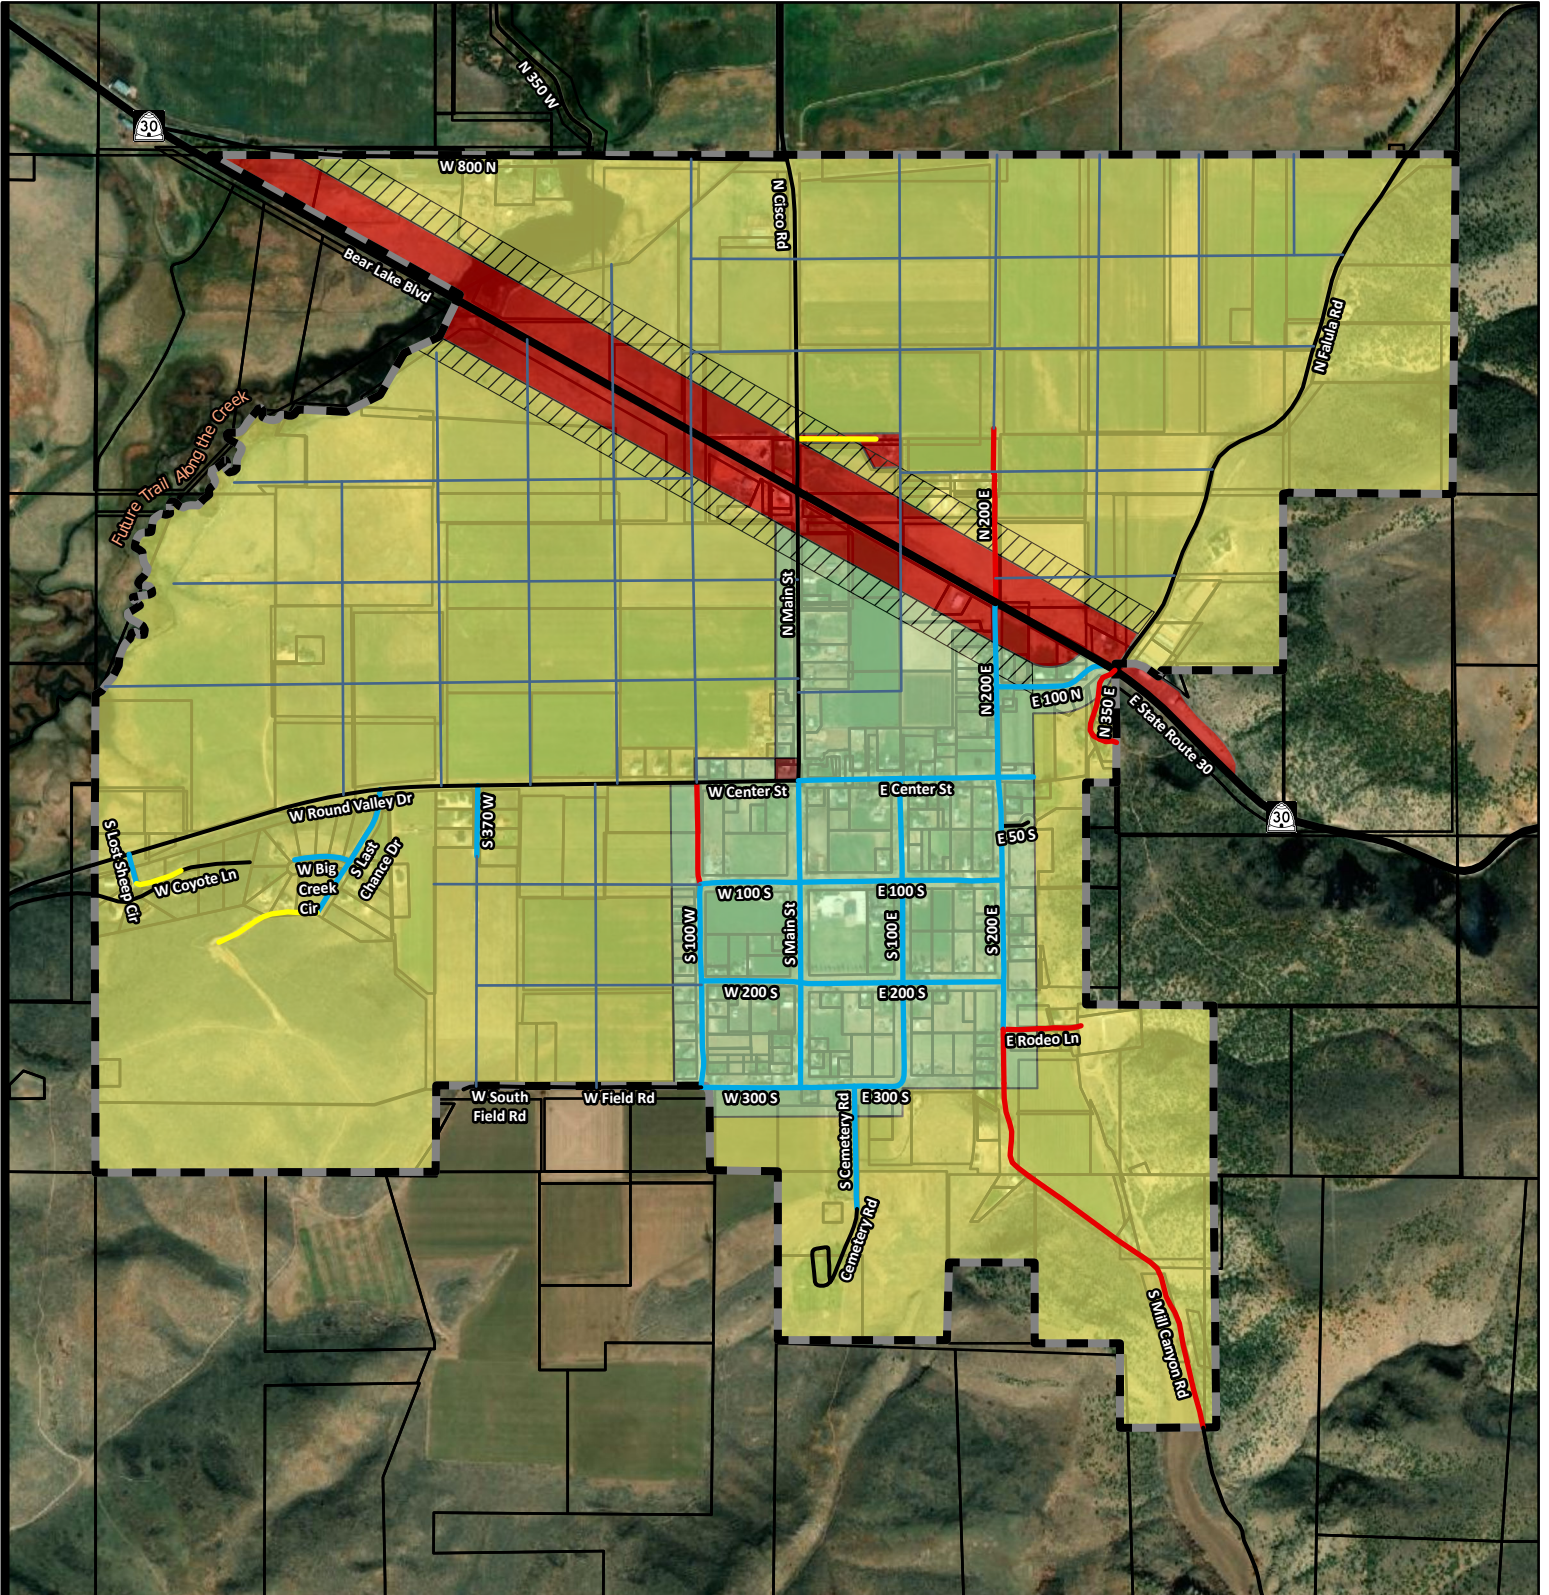

Laketown Zoning & Roads

Map Legend

- | | | | |
|---|--|--|--|
|  Commercial Residential Buffer Zone |  RA .5 Zone |  Paved Roads |  Future Roads |
|  Commercial Zone |  RA 1 Zone |  Gravel Roads |  Other Roads/Trails |
|  Commercial/RA Hybrid Zone (Laketown Lodge Only) | |  Dirt Roads |  UDOT Routes |
|  Laketown Boundary | | | |
|  Rich County Parcels | | | |