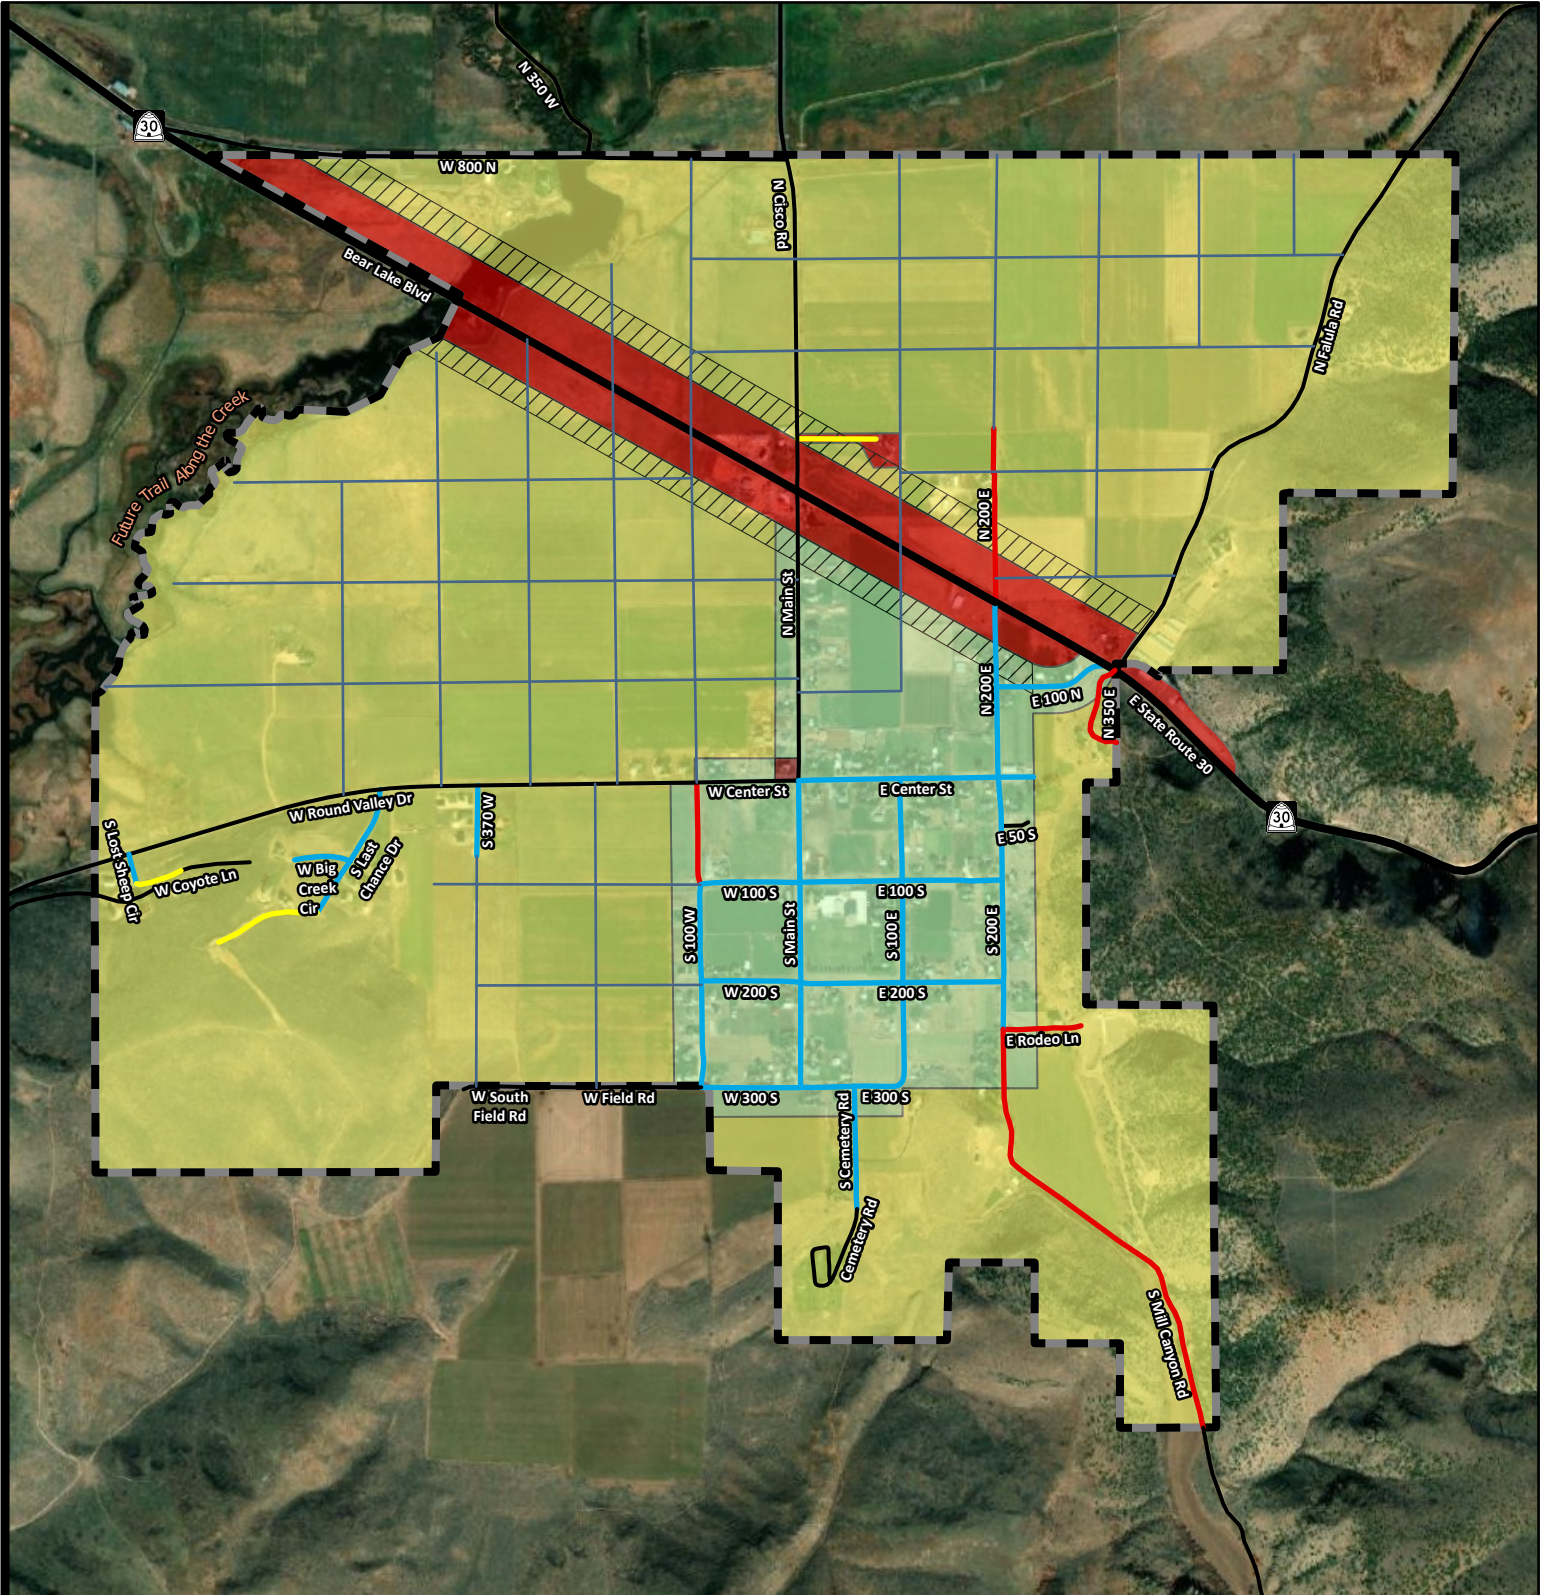

# Laketown Zoning & Roads Map

## Map Legend

- |   |  |   |  |
|---|--|---|--|
|  Commercial Residential Buffer Zone              |  RA .5 Zone |  Paved Roads   |  Future Roads       |
|  Commercial Zone                                 |  RA 1 Zone  |  Gravel Roads  |  Other Roads/Trails |
|  Commercial/RA Hybrid Zone (Laketown Lodge Only) |  Dirt Roads |  UDOT Routes |  |
|  Laketown Boundary                               |  |   |  |