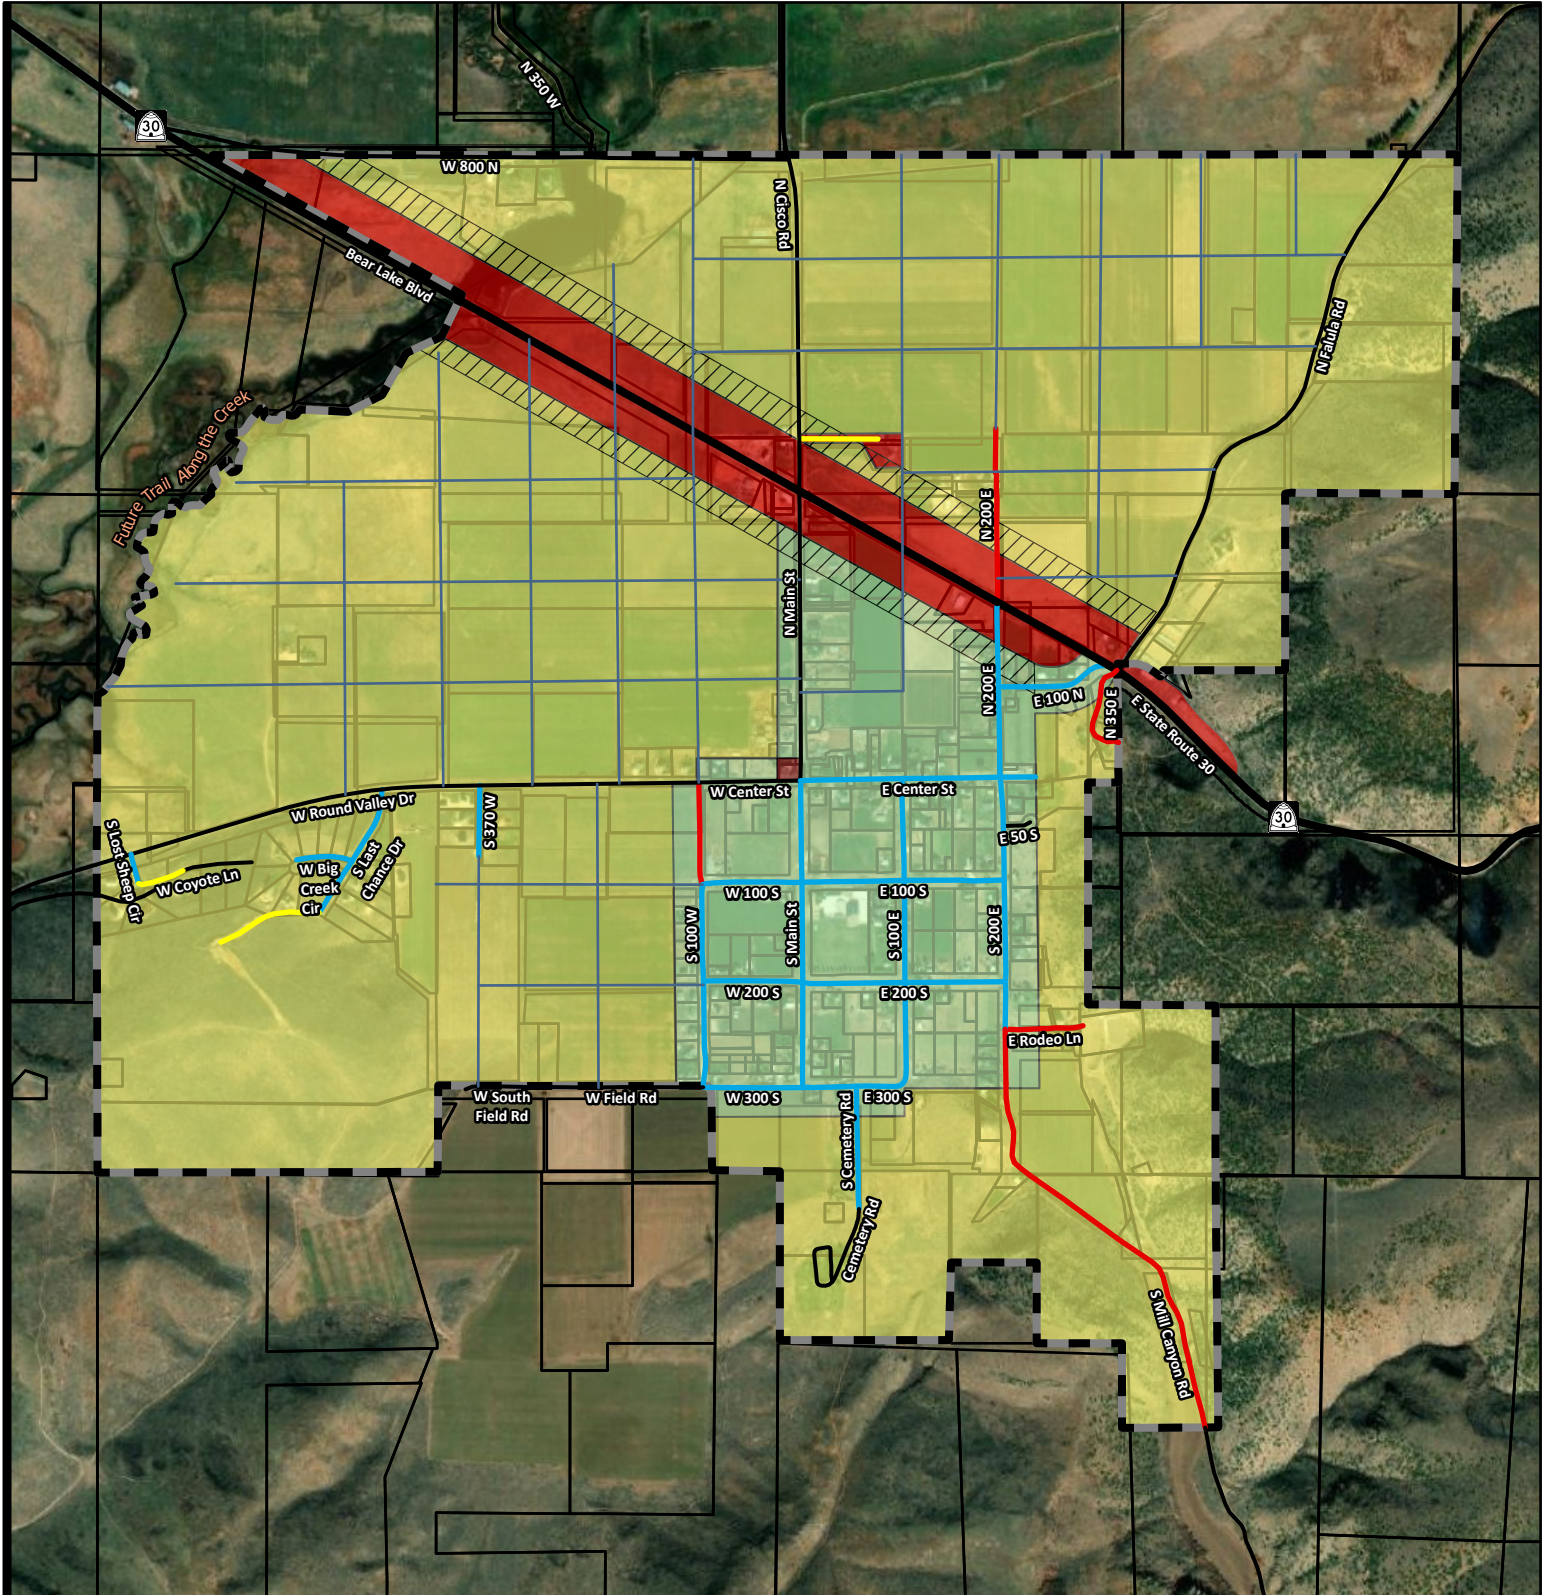

# Laketown Zoning & Roads Map

## Map Legend

- |   |  |   |  |
|---|--|---|--|
|  Commercial Residential Buffer Zone              |  RA .5 Zone |  Paved Roads  |  Future Roads       |
|  Commercial Zone                                 |  RA 1 Zone  |  Gravel Roads |  Other Roads/Trails |
|  Commercial/RA Hybrid Zone (Laketown Lodge Only) |  |  Dirt Roads   |  UDOT Routes        |
|  Laketown Boundary                               |  |   |  |
|  Rich County Parcels                             |  |   |  |