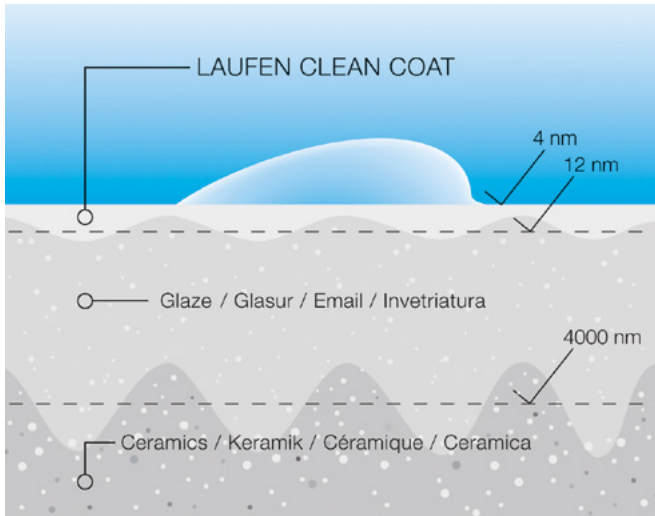

SPECIAL FEATURES

LAUFEN Clean Coat (LCC)

The LAUFEN Clean Coat (LCC) logo can be seen on the Alessi One bathroom collections. LCC is one of the most groundbreaking ceramic finishes on the market; it is virtually poreless and smooth to the touch. This sophisticated ceramic finish ensures that particles of dirt and bacteria can be simply rinsed off with water, thus, the ceramic stays clear of debris and is easier to clean. Due to the glaze-in-glaze method, where the LCC glaze is directly melted with the ceramic, the smooth finish of LCC remains hard and robust.