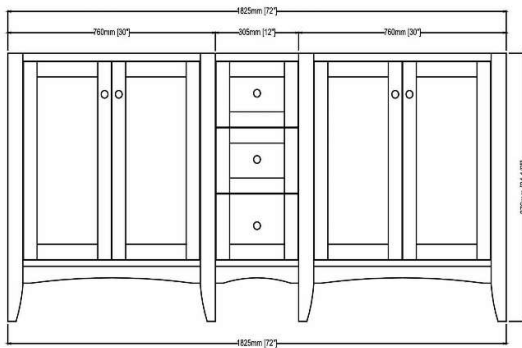

72" Modular Configuration

overall width: 72" with no top
 1512-V30 (2) 30" Vanity (2)
 1512-DB12 12" Drawer Bridge 3-Drawer

Top options:

- TQ-R7322DCM8
 - TQ-R7322DCQ8
 - TQ2-S7322DCM8
 - TQ2-S7322DCQ8
 - TQ2-S7322DCQ1
 - TQ2-S7322DSG8
 - TQ-S7222DBZ8
 - TQ-S7222DCQ8
 - TQ-S7222DSG8
 - TS4-S7322DMW8
- 73" Crema (CM) - Quartz / Ogee
 73" Carrera (CQ) - Quartz / Ogee
 73" Crema (CM) - Quartz / Ease
 73" Carrera (CQ) - Quartz / Ease
 73" Carrera (CQ) - Quartz / Ease
 73" Spectre Gray (SG) - Quartz / Ease
 72" Blizzard (BZ) - Quartz / Ease
 72" Carrera (CQ) - Quartz / Ease
 72" Spectre Gray (SG) - Quartz / Ease
 73" Matte White (MW) - fdSTONE™ / Ease
- bowl opening center to center: 42"