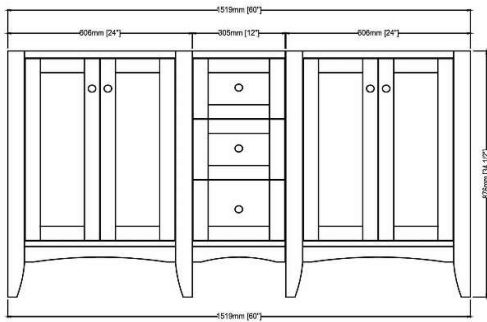

SHAKER AMERICANA (1512-Polar White)

LIFESTYLE

60" Modular Configuration

overall width: 60" with no top
1512-V24 (2)   24" Vanity (2)
1512-DB12   12" Drawer Bridge 3-Drawer

Top options:

1. T-6122DWC
   - TQ-R6122DCM8
   - TQ-R6122DCQ8
   - TQ2-S6122DCM8
   - TQ2-S6122DCQ8
   - TQ2-S6122DCQ1
   - TQ2-S6122DSG8
   - TQ-S6022DBZ8
   - TQ-S6022DBZ1
   - TQ-S6022DCQ8
   - TQ-S6022DSG8
   - TQ2-V6022DCQ1
   - TS4-S6122DMW8
   - TS4-S6122DMW1
2. 61" White Carrera (WC) - Marble / Ogee
   61" Crema (CM) - Quartz / Ogee
   61" Carrera (CQ) - Quartz / Ogee
   61" Crema (CM) - Quartz / Ease
   61" Carrera (CQ) - Quartz / Ease
   61" Carrera (CQ) - Quartz / Ease
   61" Spectre Gray (SG) - Quartz / Ease
   60" Blizzard (BZ) - Quartz / Ease
   60" Blizzard (BZ) - Quartz / Ease
   60" Carrera (CQ) - Quartz / Ease
   60" Spectre Gray (SG) - Quartz / Ease
   60" Vessel Carrera (CQ) - Quartz / Ease
   61" Matte White (MW) - fdSTONE™ / Ease
   61" Matte White (MW) - fdSTONE™ / Ease
3. bowl opening center to center: 36"

72" Modular Configuration

overall width: 72" with no top
1512-V30 (2)   30" Vanity (2)
1512-DB12   12" Drawer Bridge 3-Drawer

Top options:

1. TQ-R7322DCM8
   - TQ-R7322DCQ8
   - TQ2-S7322DCM8
   - TQ2-S7322DCQ8
   - TQ2-S7322DCQ1
   - TQ2-S7322DSG8
   - TQ-S7222DBZ8
   - TQ-S7222DCQ8
   - TQ-S7222DSG8
   - TS4-S7322DMW8
2. 73" Crema (CM) - Quartz / Ogee
   73" Carrera (CQ) - Quartz / Ogee
   73" Crema (CM) - Quartz / Ease
   73" Carrera (CQ) - Quartz / Ease
   73" Carrera (CQ) - Quartz / Ease
   73" Spectre Gray (SG) - Quartz / Ease
   72" Blizzard (BZ) - Quartz / Ease
   72" Carrera (CQ) - Quartz / Ease
   72" Spectre Gray (SG) - Quartz / Ease
   73" Matte White (MW) - fdSTONE™ / Ease
3. bowl opening center to center: 42"

Linen Tower

1512-V1816   18x16" Vanity
1512-HT1816   18x16" Linen Hutch

** indicates PHASE OUT items

Natural characteristics such as variations in grain, color, pattern and /or shading may occur.