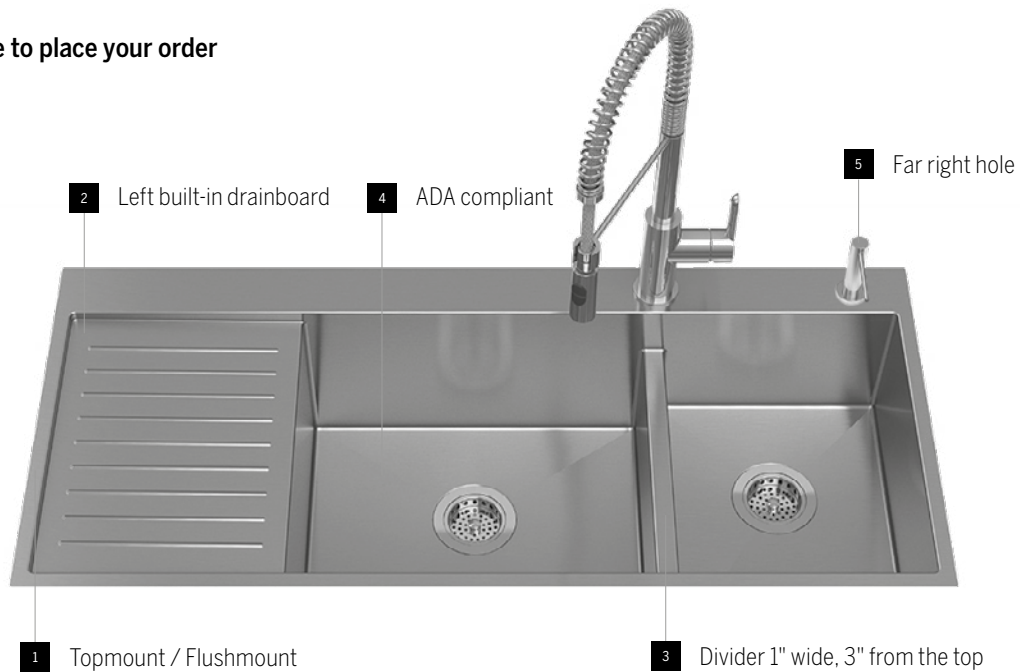

DRAIN POSITION CODE FOR DOUBLE BOWL

DESCRIPTION	OPTION	PRICE
Center of the bowl	DP55	220 \$

À LA CARTE

How to create your product number

An À la Carte product number is always composed of two types of information:

1. The model number of the chosen sink forms the basis for the number.
2. The code(s) referring to the various options added to the basic sink are set off by dashes.

Use this code to place your order

Model number

003238 - ¹ TF - ² DB112 - ³ DV2 - ⁴ ADA - ⁵ HP5

SMARTSTATION

Just because it's beautiful, doesn't mean it's not ready to work. In fact, the SmartStation sink is equipped for culinary battle from the get go. With the ultimate accessory selection, sliding from side to side of the bowl on two levels, it centralizes all prepping and cleaning tasks leading to great culinary feasts. Included with every SmartStation sink, the colander, cutting board and drying rack are available in maple or walnut. Also included is the bottom grid that will ensure longevity of the stainless steel finish. With 30 other coordinated accessories that can be added to the sink, the SmartStation offers the utmost opportunity to elevate your kitchen efficiency.