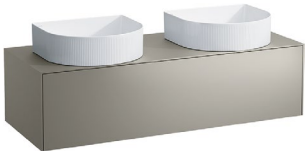

Compatible with: 812340, 812341, 812342, 812343
All Colors are Special Order - Not in Stock

Article-No.	Option	Price in USD		
H405424034 ... 1	-	4747.00	4747.00	4747.00
Colours:		140	141	142

H405425
SONAR
46 4/16 x 17 15/16 x 13 6/16 "

Drawer element Only, 1 drawer, matching bowl washbasins 812340, 812341, 812342, 812343, centre cut-out incl. drilled tap hole Nero Marquina Marble Weight: 100.3 Lb.