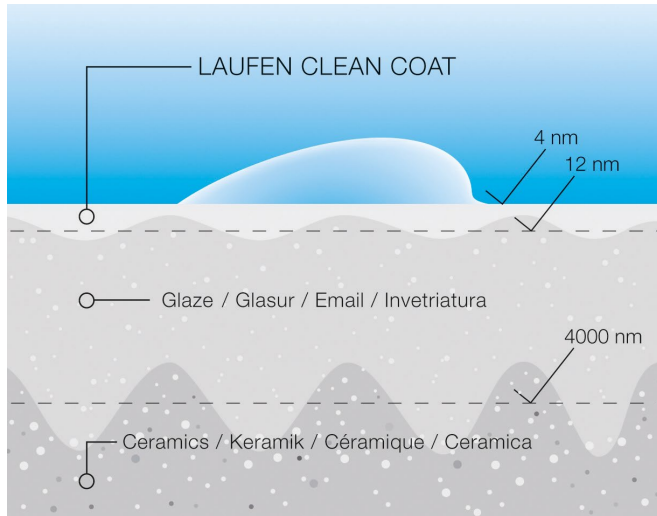

SPECIAL FEATURES

LAUFEN Clean Coat (LCC)

The LAUFEN Clean Coat (LCC) logo can be seen on the Alessi One bathroom collections. LCC is one of the most groundbreaking ceramic finishes on the market; it is virtually poreless and smooth to the touch. This sophisticated ceramic finish ensures that particles of dirt and bacteria can be simply rinsed off with water, thus, the ceramic stays clear of debris and is easier to clean. Due to the glaze-in-glaze method, where the LCC glaze is directly melted with the ceramic, the smooth finish of LCC remains hard and robust.

ADA Compliant

What does "ADA Compliant" mean?

The Americans with Disabilities Act (ADA) provides greater safety and comfort for individuals living with physical or challenging impairments. ADA regulations apply on both federal and state levels, however states have the ability to modify federal mandates or create their own codes.

Due to the myriad variables associated with the plumbing industry, manufacturers such as LAUFEN do not have a singular agency that would issue a product as ADA-approved in that proper installation to the codes is a mandatory component of compliance with ADA rules. LAUFEN has designed certain products that we feel can become part of an ADA compliant bathroom when installed according to regulation. We have designated the ADA compliance of these products in our Price Guide with the ADA icon. While we believe these products will be acceptable for ADA installations, we cannot guarantee that the product will be found acceptable in all locations.

Products marked (special order) may have special delivery requirements.
>Call our customer service for availability and / or lead time information.

cUPC/ASME Compliant

The Uniform Plumbing Code (cUPC) and American Society of Mechanical Engineers (ASME) are trade organizations that cooperatively meet to create mechanical design and test routines for plumbing products. These are trade organizations tasked with creating guidelines for safe and interchangeable products that provide value for consumers and competitiveness among manufacturers. All of LAUFEN Bathroom ceramic products (unless noted otherwise) meet the design requirements and laboratory testing demands of these organizations. Organizations that provide this testing routine include the International Association of Plumbing and Mechanical Officials (IAPMO Group), whom has issued several of LAUFEN's certifications.