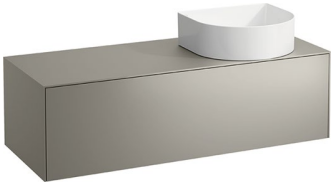

H405423
SONAR
46 4/16 x 17 15/16 x 13 6/16 "

Drawer element Only, 1 drawer, matching bowl washbasins 812340, 812341, 812342, 812343, cut-out right Nero Marquina Marble Weight: 87.1 Lb.

Compatible with: 812340, 812341, 812342, 812343
All Colors are Special Order - Not in Stock

Article-No.	Option	Price in USD		
H405423034 ... 1	-	4157.00	4157.00	4157.00
Colours:		140	141	142

H405424
SONAR
46 4/16 x 17 15/16 x 13 6/16 "

Drawer element Only, 1 drawer, matching bowl washbasins 812340, 812341, 812342, 812343, cut-outs left and right Nero Marquina Marble Weight: 87.1 Lb.