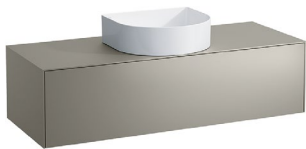

Compatible with: 812340, 812341, 812342, 812343
All Colors are Special Order - Not in Stock

Drawer element Only, 1 drawer, matching bowl washbasins 812340, 812341, 812342, 812343, centre cut-out Nero Marquina Marble

Weight: 87.1 Lb.

Article-No.	Option	Price in USD		
H405421034 ... 1	-	4157.00	4157.00	4157.00
Colours:				

H405422

SONAR

46 4/16 x 17 15/16 x 13 6/16"