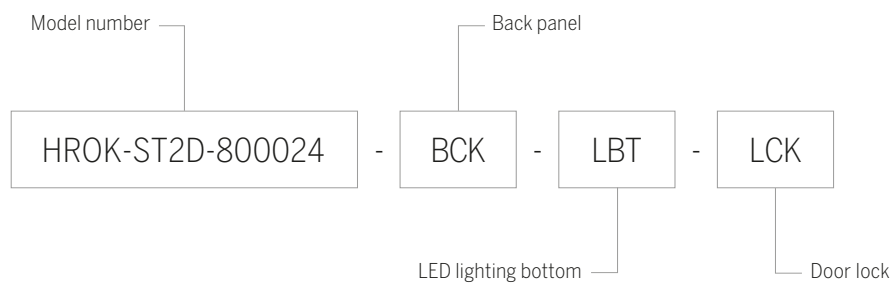

SELF-STANDING CABINETS

À LA CARTE OPTIONS

Note that the À LA CARTE options only apply to self-standing DISTINCTION Collection. Choose from the options listed below.

GRADE 316

CODE PRICE

316 Contact our customer service

BOTTOM LIGHTING

CODE PRICE

LBT 345 $

BACK PANEL

CODE CABINET TYPE PRICE

BCK	LINEAR CABINETS	220 $
BC	CORNER CABINETS	385 $

LOCK

CODE PRICE

LCK 110 $

HOW TO CREATE YOUR PRODUCT NUMBER

An À la Carte product number is always composed of two types of information:

1. The model number of the chosen cabinet or module, taken from the standard collections, forms the basis for the number.
2. The code(s) referring to the various options added to the cabinet or module are set off by dashes.

Use this code to place your order.