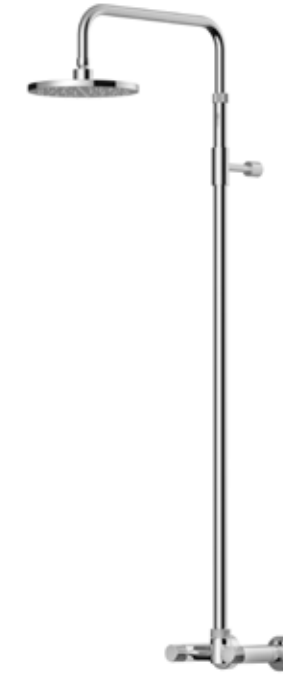

“Waterline” W50 & W50SK

FTA-W50-HC

FTA-W50-HCHS

FTA-W50SK-HCHS

MODEL NUMBER	DESCRIPTION	MSRP
FTA-W50-HC	Hot & Cold Shower Unit - 8" Shower Head	\$4,029
FTA-W50-HCHS	Hot & Cold Shower Unit - Hand Spray - 8" Shower Head	\$5,419
FTA-W50SK-HCHS	Hot & Cold Hand Spray	\$2,775