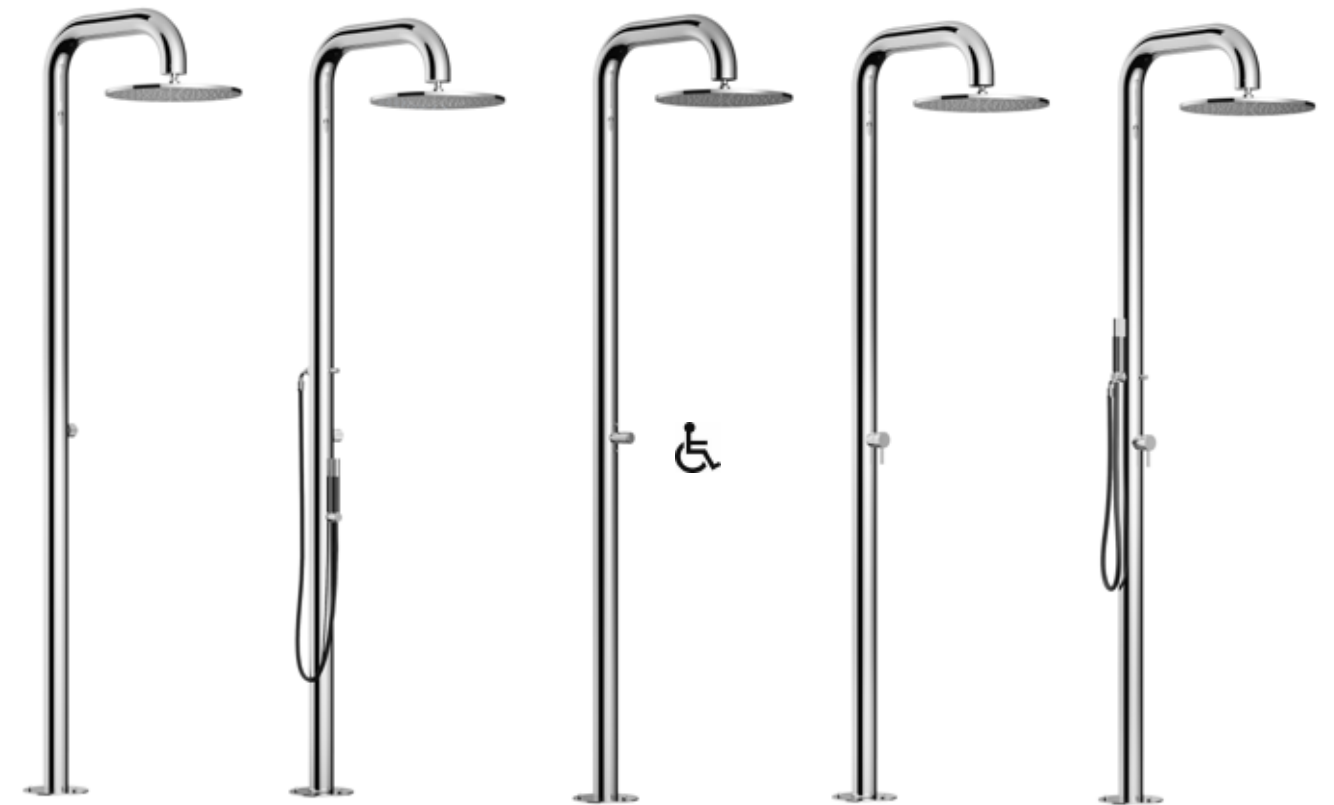

316 MARINE GRADE STAINLESS STEEL

FREE STANDING SHOWER UNITS

"Boss Wide" BW76 & BW76T

FTA-BW76-C

FTA-BW76-CHS

FTA-BW76T-C-ADA

FTA-BW76-HC

FTA-BW76-HCHS