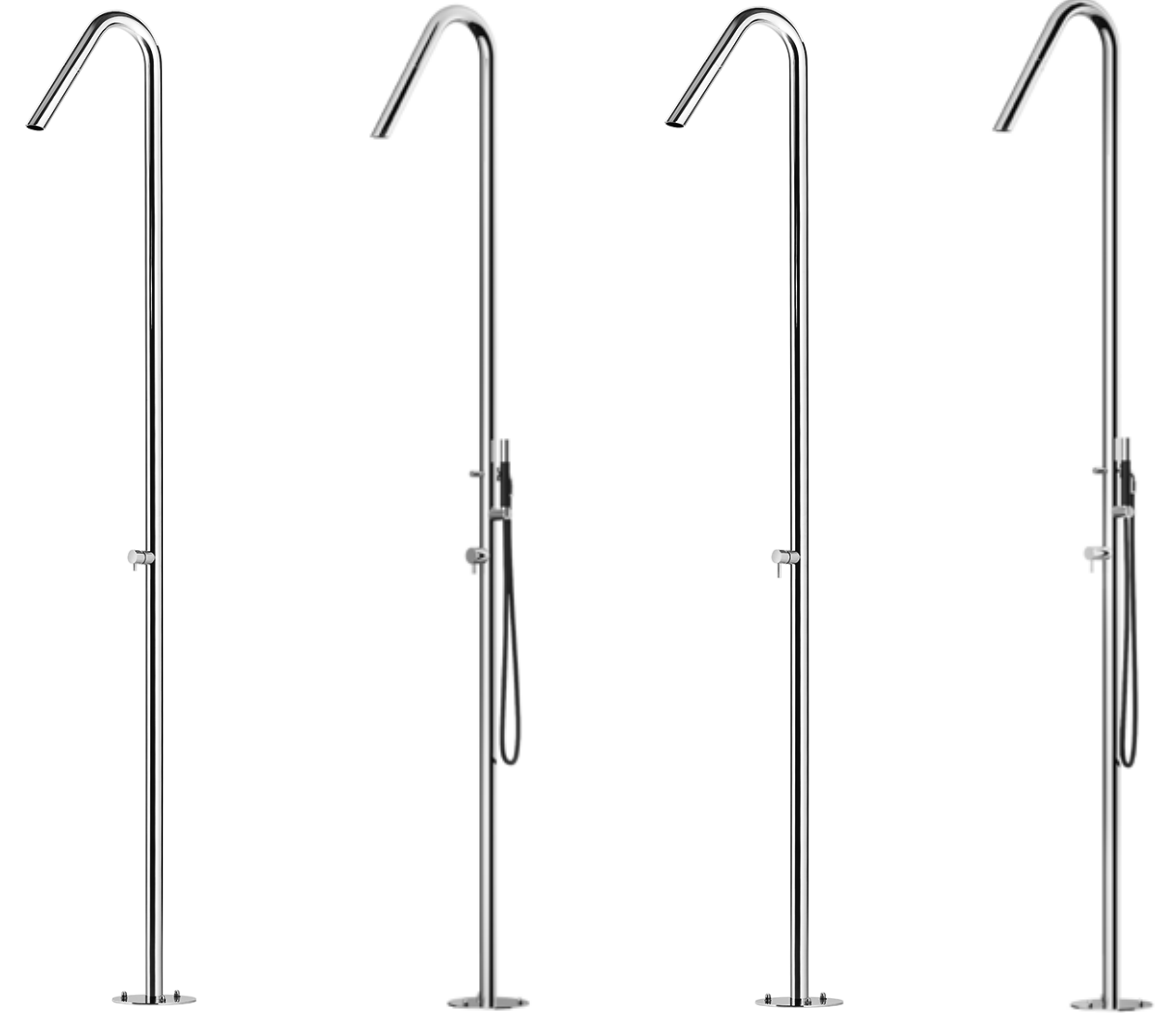

"Twiggy" CS40

FTA-CS40-C

FTA-CS40-CHS

FTA-CS40-HC

FTA-CS40-HCHS

MODEL NUMBER	DESCRIPTION	MSRP
FTA-CS40-C	Single Supply Shower Unit - Concealed Shower Head	\$3,372
FTA-CS40-CHS	Single Supply Shower Unit - Hand Spray - Concealed Shower Head	\$4,409
FTA-CS40-HC	Hot & Cold Shower Unit - Concealed Shower Head	\$3,631
FTA-CS40-HCHS	Hot & Cold Shower Unit - Hand Spray - Concealed Shower Head	\$4,668