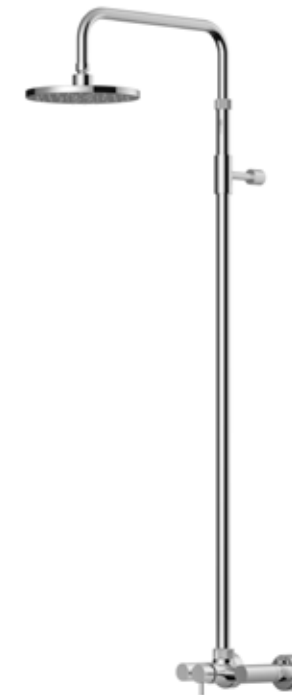

“Waterline” W53 & W53SK

FTA-W53-HC

FTA-W53-HCHS

FTA-W53SK-HCHS

MODEL NUMBER	DESCRIPTION	MSRP
FTA-W53-HC	Hot & Cold Shower Unit - Single Handle Valve - 8" Shower Head	\$4,168
FTA-W53-HCHS	Hot & Cold Shower Unit - Single Handle Valve - Hand Spray - 8" Shower Head	\$5,558
FTA-W53SK-HCHS	Hot & Cold Hand Spray - Single Handle Valve	\$2,905