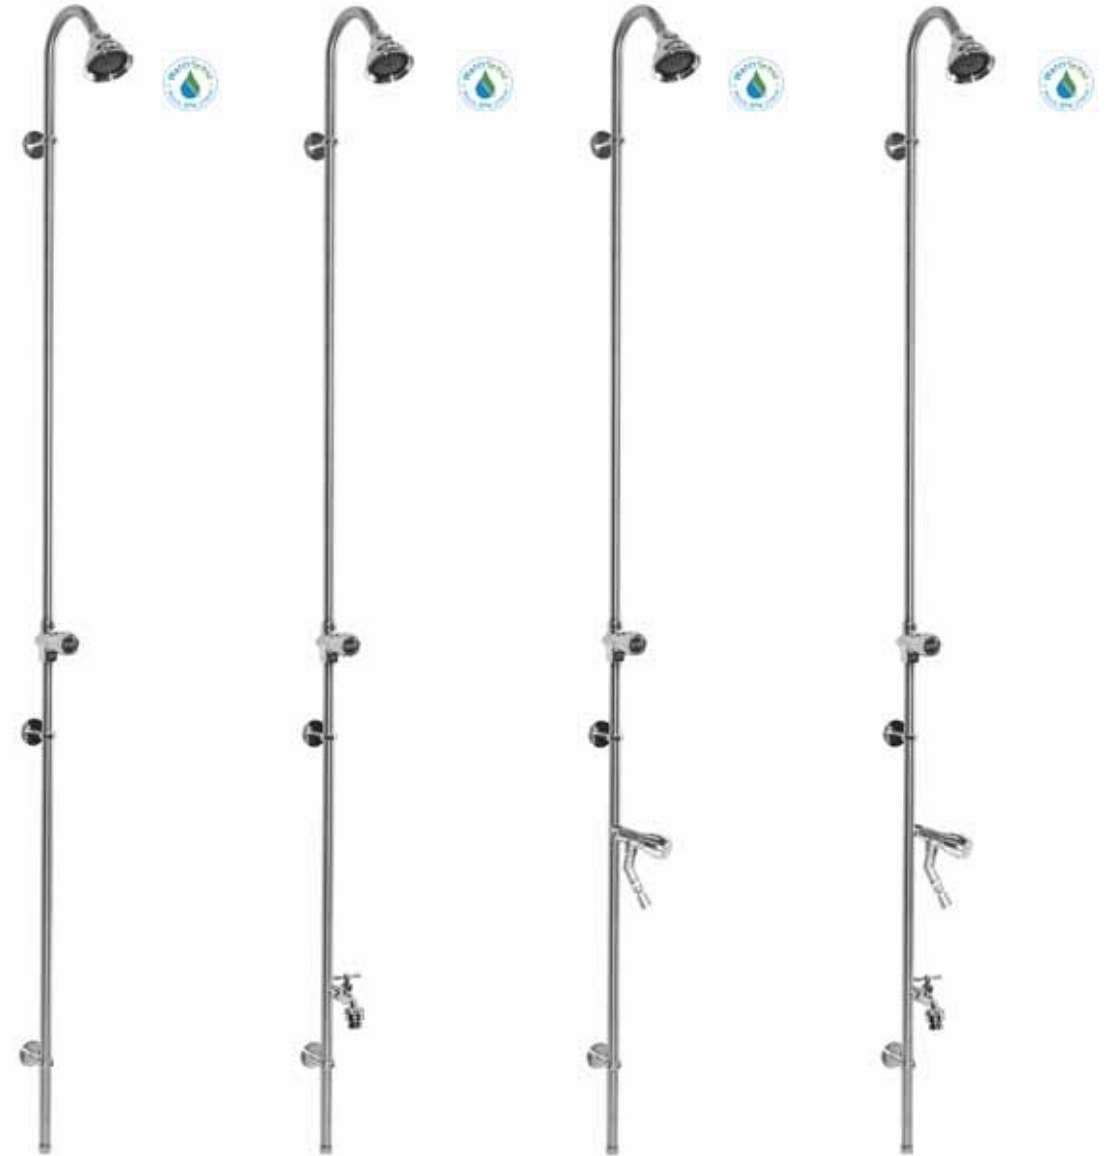

"Outdoor Showers for Outdoor Living"

866-746-9371 / 678-363-3939

Quality Stainless Steel Outdoor Showers & Accessories

www.outdoorshowerco.com - info@outdoorshowerco.com

WALL MOUNT SINGLE SUPPLY SHOWERS

ADA Compliant Metered Push Valves 
Available with Foot Shower and/or Hose Bibb

PM-600-ADA shown with GL150-8

WALL MOUNT SINGLE SUPPLY SHOWERS

ADA Compliant Metered Push Valves 
Available with Foot Shower and/or Hose Bibb

Stainless Steel Body
Chrome Plated Brass Valves & Accessories
Stainless Steel Wall Brackets & Screws
1/2" Accessories & Water Supply Connection
12" Flexible Hose Included
Complete with Installation Hardware