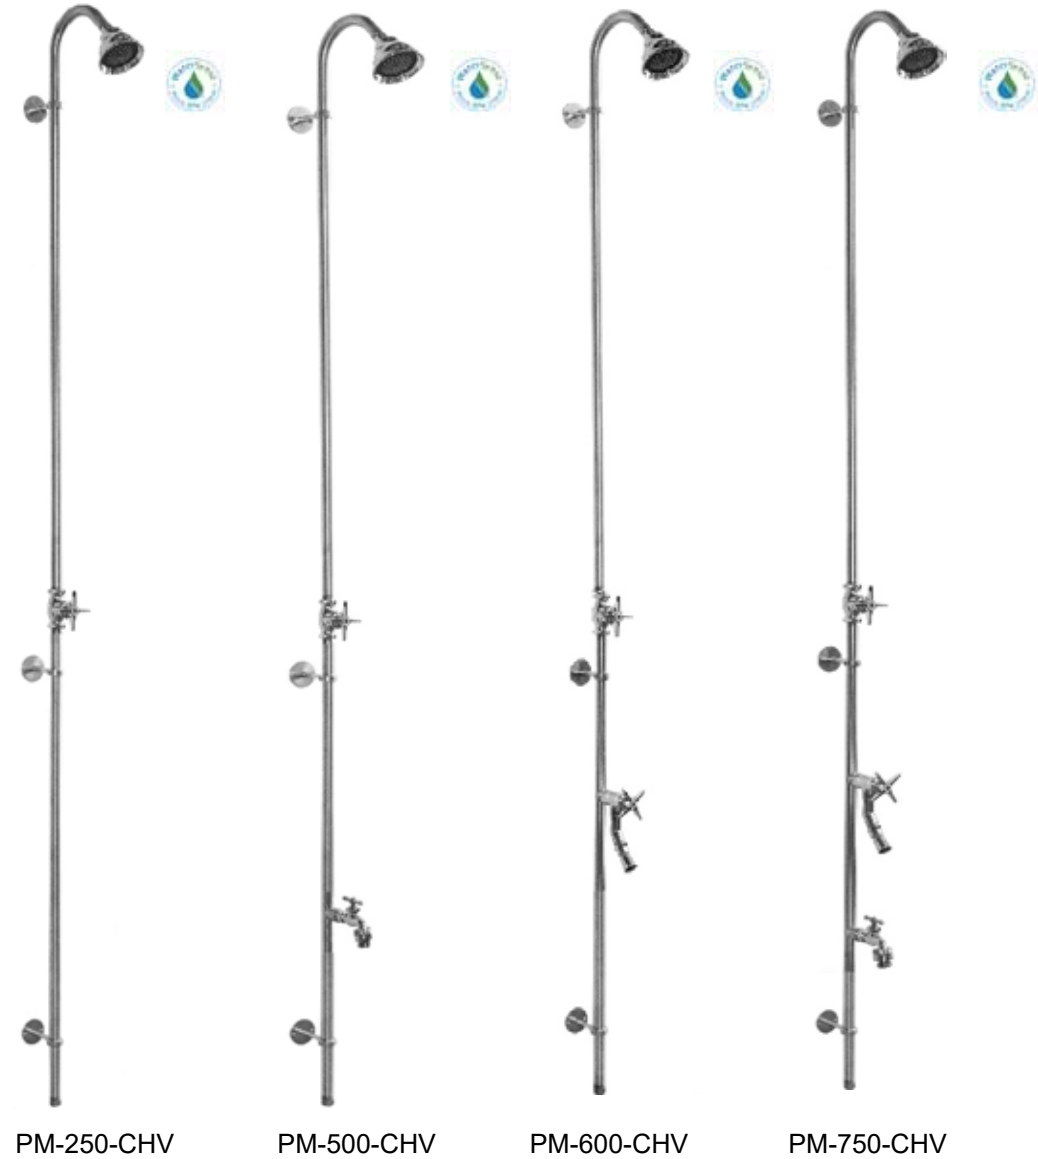

PM-250-ADA

PM-500-ADA

PM-600-ADA

PM-750-ADA

MODEL NUMBER	DESCRIPTION	MSRP
PM-250-ADA	4" Shower Head	\$1,455
PM-500-ADA	4" Shower Head, Hose Bibb	\$1,595
PM-600-ADA	4" Shower Head, Foot Shower	\$2,081
PM-750-ADA	4" Shower Head, Hose Bibb, Foot Shower	\$2,222

Quality Stainless Steel Outdoor Showers & Accessories

www.outdoorshowerco.com - info@outdoorshowerco.com

"Outdoor Showers for Outdoor Living"

866-746-9371 / 678-363-3939

WALL MOUNT SINGLE SUPPLY SHOWERS

Manual Turn Cross Handle Valves
 Available with Foot Shower and/or Hose Bibb

PM-250-ADA

WALL MOUNT SINGLE SUPPLY SHOWERS

Manual Turn Cross Handle Valves
 Available with Foot Shower and/or Hose Bibb

Stainless Steel Body
 Chrome Plated Brass Valves & Accessories
 Stainless Steel Wall Brackets & Screws
 1/2" Accessories & Water Supply Connection
 12" Flexible Hose Included
 Complete with Installation Hardware