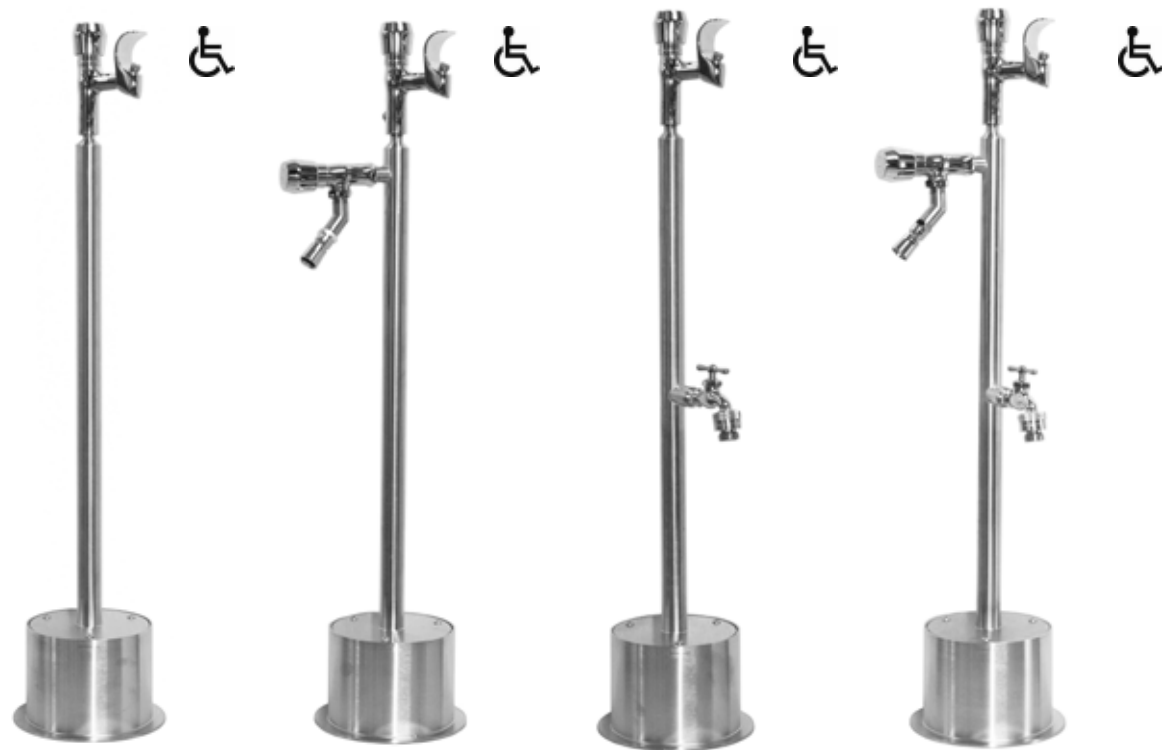

FSHS-0101-C

FSFS-200-ADA

MODEL NUMBER	DESCRIPTION	MSRP
FSHS-0101-C	Cross Handle Valve, Hand Spray	\$1,937

FREE STANDING SINGLE SUPPLY

Foot Shower and/or Hose Bibb

Stainless Steel Body & Valve
 Chrome Plated Brass Accessories
 1/2" Accessories & Water Supply Connection
 6" Diameter Stainless Steel Base
 Standard Height 30"-32"
 Complete with Installation Hardware

FSFS-200-ADA

FSFSHB-300-ADA

FSFS-200-CHV

FSFSHB-300-CHV

FSHB-300-CHV

MODEL NUMBER	DESCRIPTION	MSRP
FSFS-200-ADA	ADA Metered Foot Shower	\$1,663
FSFSHB-300-ADA	ADA Metered Foot Shower, Hose Bibb	\$1,804
FSFS-200-CHV	Cross Handle Foot Shower	\$1,588
FSFSHB-300-CHV	Cross Handle Foot Shower, Hose Bibb	\$1,728
FSHB-300-CHV	Cross Handle Hose Bibb	\$1,513

866-746-9371 / 678-363-3939

FREE STANDING SINGLE SUPPLY

Drinking Fountain with Foot Shower and/or Hose Bibb

Stainless Steel Body
 Chrome Plated Brass Valves & Accessories
 1/2" Accessories & Water Supply Connections
 6" Diameter Stainless Steel Base
 Standard Height 34"-36"
 Complete with Installation Hardware