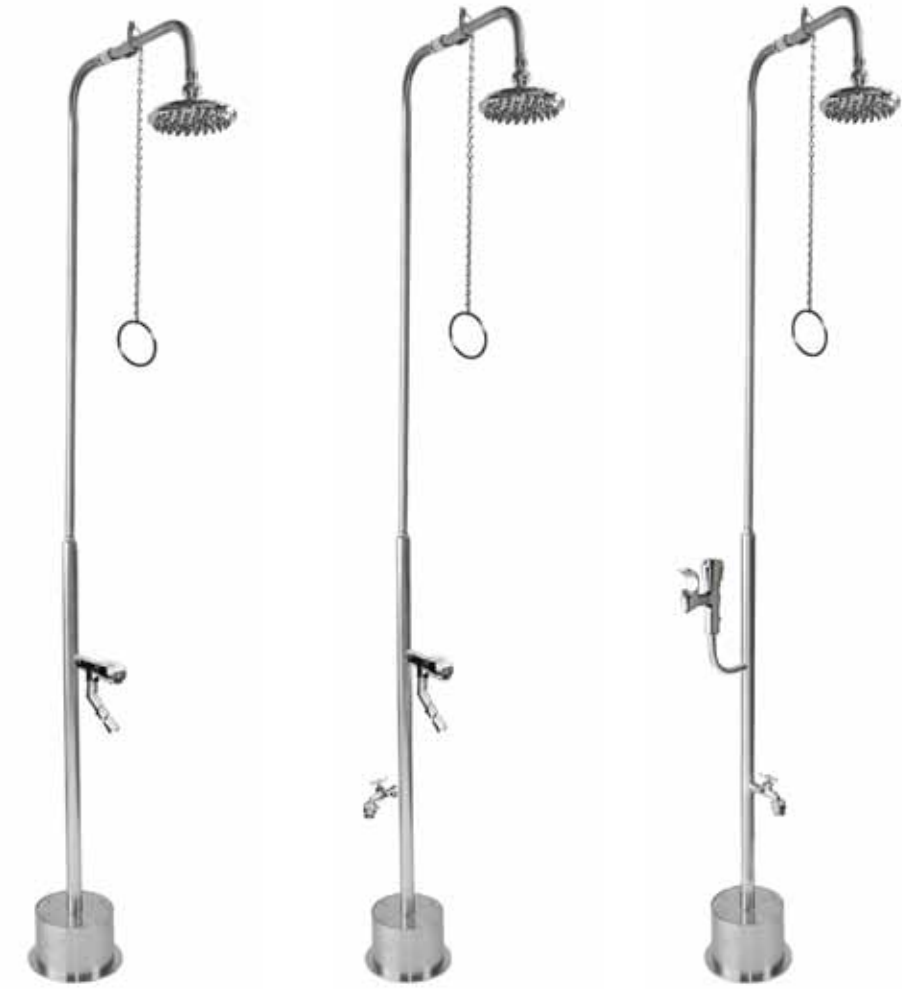

Pull Chain & Manual Turn Cross Handle Valves

Available with Foot Shower, Hose Bibb and/or Drinking Fountain

Stainless Steel Body
 Chrome Plated Brass Valves & Accessories
 1/2" Accessories & Water Supply Connection
 Stainless Steel Chain & Ring
 6" Diameter Stainless Steel Base
 Complete with Installation Hardware

FREE STANDING SINGLE SUPPLY SHOWERS

Pull Chain & ADA Compliant Metered Push Valves

Available with Foot Shower, Hose Bibb and/or Drinking Fountain

Stainless Steel Body
 Chrome Plated Brass Valves & Accessories
 1/2" Accessories & Water Supply Connection
 Stainless Steel Chain & Ring
 6" Diameter Stainless Steel Base
 Complete with Installation Hardware

PS-900-PCV PS-1000-PCV BS-1200-PCV-CHV BS-2000-PCV-CHV PSDF-1500-PCV-PB

MODEL NUMBER	DESCRIPTION	MSRP
PS-900-PCV	8" Shower Head	\$2,102
PS-1000-PCV	8" Shower Head, Hose Bibb	\$2,243
BS-1200-PCV-CHV	8" Shower Head, Foot Shower	\$2,483
BS-2000-PCV-CHV	8" Shower Head, Hose Bibb, Foot Shower	\$2,624
PSDF-1500-PCV-PB	8" Shower Head, Drinking Fountain, Hose Bibb	\$2,552