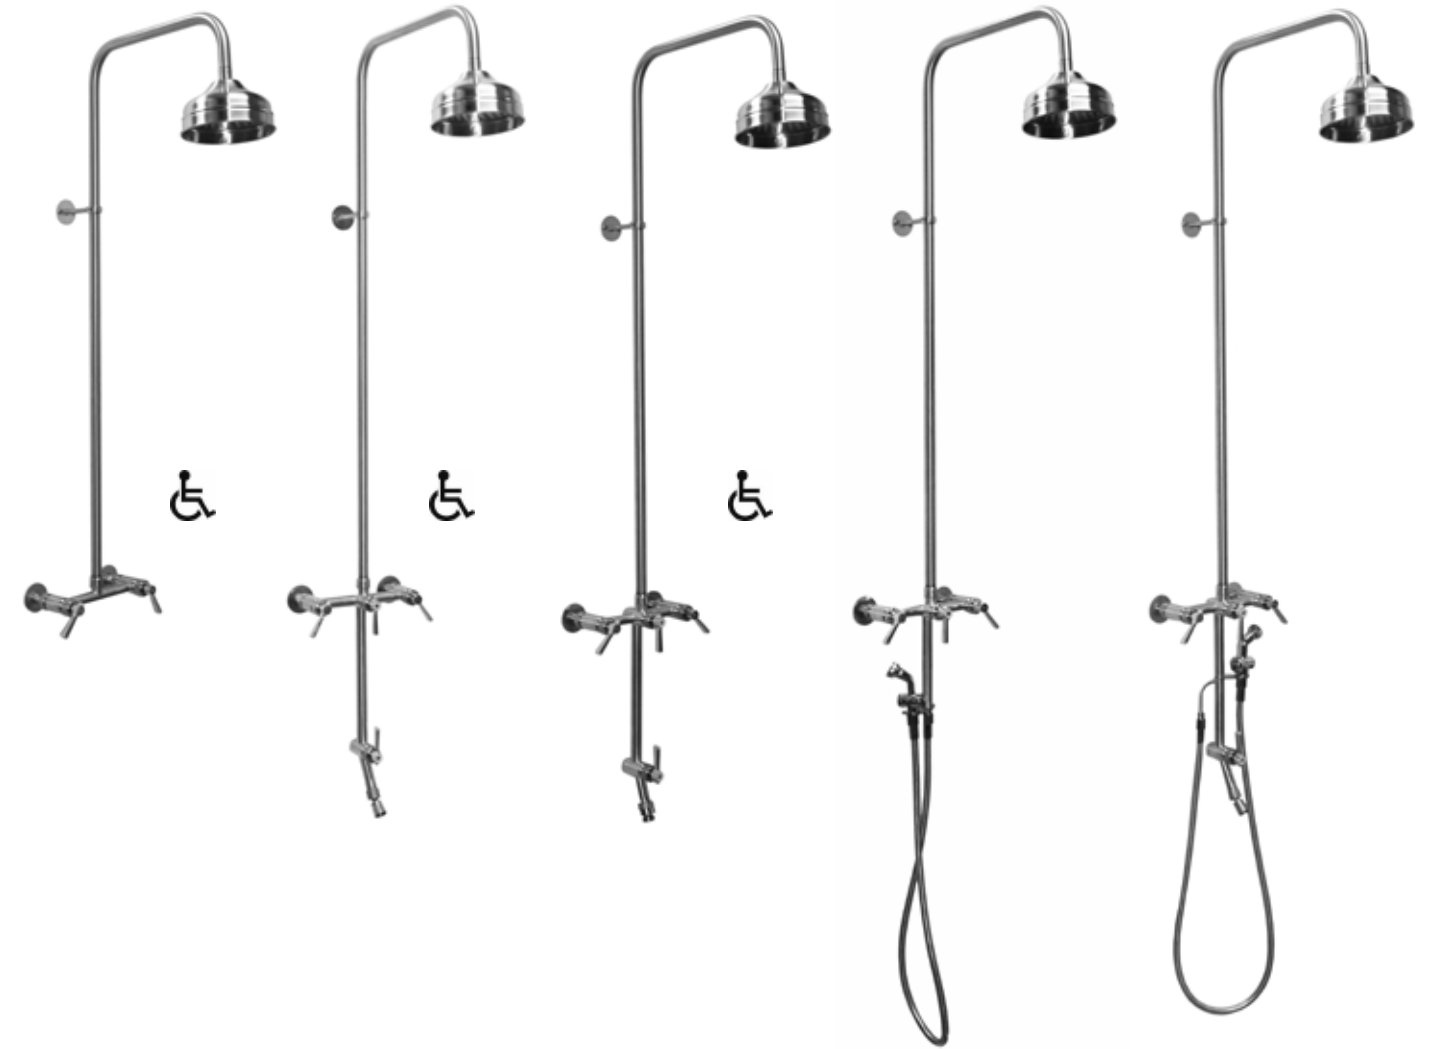

Quality Stainless Steel Outdoor Showers & Accessories

www.outdoorshowerco.com - info@outdoorshowerco.com

WALL MOUNT HOT & COLD SHOWERS

ADA Compliant Lever Handle Valves

Available with Hand Spray, Foot Shower or Hose Bibb

WMHC-445-SS

"Outdoor Showers for Outdoor Living"

866-746-9371 / 678-363-3939

WALL MOUNT HOT & COLD SHOWERS

ADA Compliant Lever Handle Valves

Available with Hand Spray, Foot Shower or Hose Bibb

Stainless Steel Valve & Shower Head
 8" Center Spread
 Stainless Steel Wall Bracket & Screws
 1.2 gpm Hand Spray & 60" Hose
 1/2" Accessories & Water Supply Connections
 Complete with Installation Hardware

WMHC-445-SS

WMHC-445-FS-SS

WMHC-445-HB-SS

WMHC-445-DLX-SS

WMHC-445-DLX-FS-SS

MODEL NUMBER	DESCRIPTION	MSRP
WMHC-445-SS	6" Shower Head	\$2,024
WMHC-445-FS-SS	6" Shower Head, Foot Shower	\$3,125
WMHC-445-HB-SS	6" Shower Head, Hose Bibb	\$2,931
WMHC-445-DLX-SS	6" Shower Head, Hand Spray & Hose	\$3,127
WMHC-445-DLX-FS-SS	6" Shower Head, Hand Spray & Hose, Foot Shower	\$3,780
WMHC-445-DLX-HB-SS	6" Shower Head, Hand Spray & Hose, Hose Bibb (not shown)	\$3,585

Quality Stainless Steel Outdoor Showers & Accessories

www.outdoorshowerco.com - info@outdoorshowerco.com

WALL MOUNT HOT & COLD SHOWERS

Stainless Steel Inside & Out

Pressure Balanced
Adjustable Shower Head & Hand Spray Heights
Hand Spray & 60" Hose
Wall Bracket & Screws
1/2" Accessories & Water Supply Connections
6" Center Spread
Complete with Installation Hardware