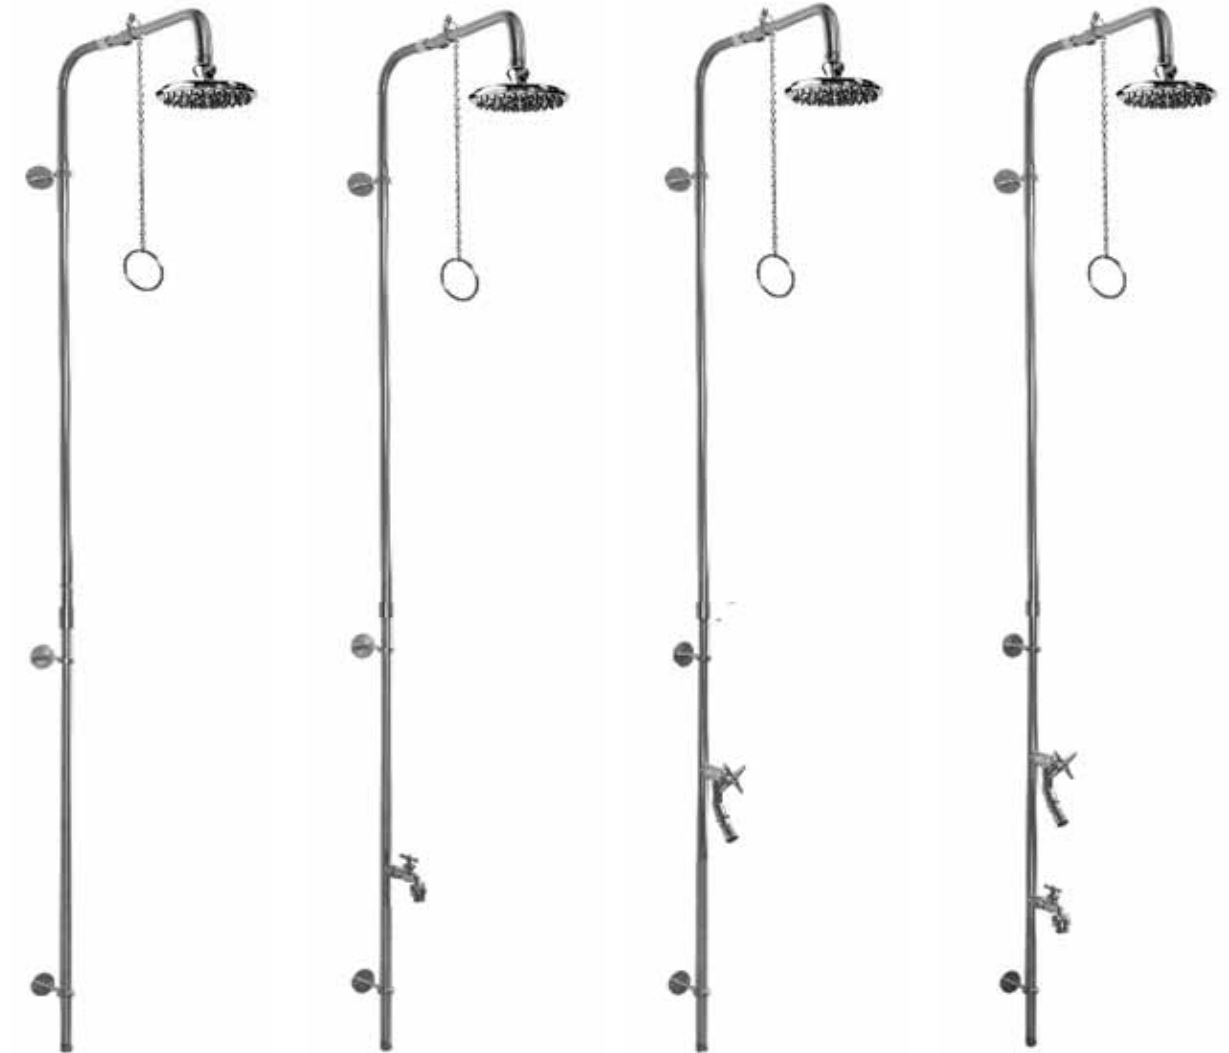

Pull Chain & Manual Turn Cross Handle Valves
 Available with Foot Shower and/or Hose Bibb

PM-250-PCV shown with GL150-6

“Outdoor Showers for Outdoor Living”
 866-746-9371 / 678-363-3939

WALL MOUNT SINGLE SUPPLY SHOWERS

Pull Chain & Manual Turn Cross Handle Valves
 Available with Foot Shower and/or Hose Bibb

Stainless Steel Body
 Chrome Plated Brass Valves & Accessories
 Stainless Steel Chain & Ring
 Stainless Steel Wall Brackets & Screws
 1/2" Accessories & Water Supply Connection
 12" Flexible Hose Included
 Complete with Installation Hardware