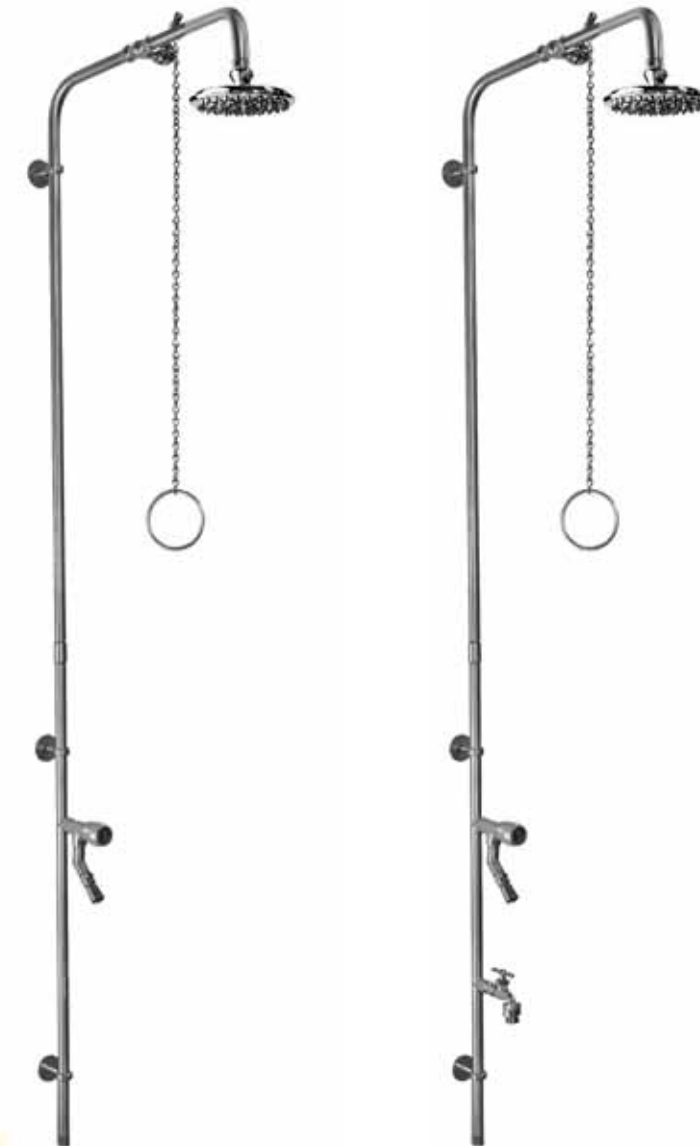

PM-600-PCV-ADA

PM-750-PCV-ADA

MODEL NUMBER	DESCRIPTION	MSRP
PM-600-PCV-ADA	8" Shower Head, Foot Shower	$2,286
PM-750-PCV-ADA	8" Shower Head, Hose Bibb, Foot Shower	$2,427

"Outdoor Showers for Outdoor Living"

866-746-9371 / 678-363-3939

Quality Stainless Steel Outdoor Showers & Accessories

www.outdoorshowerco.com - info@outdoorshowerco.com