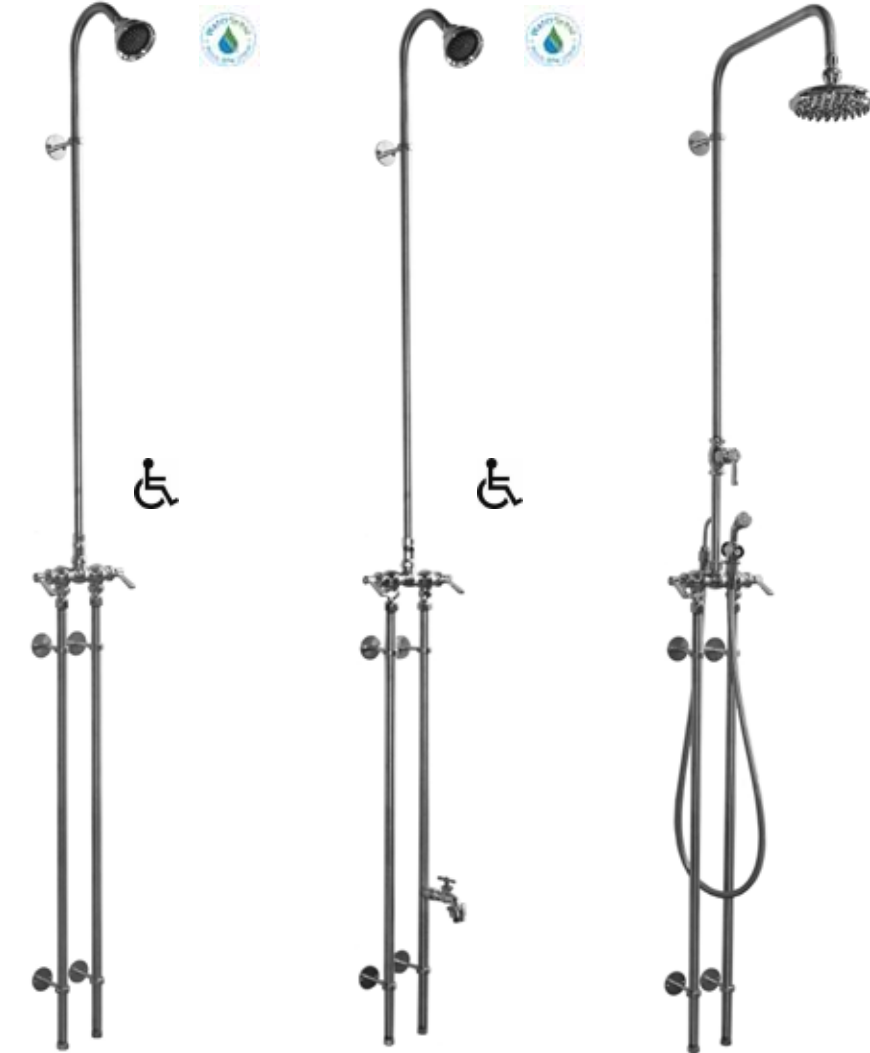

CAP-3121-HS

MODEL NUMBER	DESCRIPTION	MSRP
WMHS-0101-HC*	Chrome Plated Brass Lever Handle Valve	\$1,439
CAP-3121-HS	"Romeo" Stainless Steel Lever Handle Valve	\$1,504

Quality Stainless Steel Outdoor Showers & Accessories

www.outdoorshowerco.com - info@outdoorshowerco.com

WALL MOUNT HOT & COLD SHOWERS

ADA Compliant Lever Handle Valves

Available with Foot Shower, Hose Bibb, and/or Hand Spray

WMHC-772-DLX

WALL MOUNT HOT & COLD SHOWERS

ADA Compliant Lever Handle Valves

Available with Foot Shower, Hose Bibb, and/or Hand Spray

- Stainless Steel Body
- Chrome Plated Brass Valve & Shower Head
- 3-3/8" Center Spread
- Stainless Steel Wall Brackets & Screws
- 1.2 gpm Hand Spray & 60" Hose
- 1/2" Accessories & Water Supply Connections
- 12" Flexible Hoses Included
- Complete with Installation Hardware