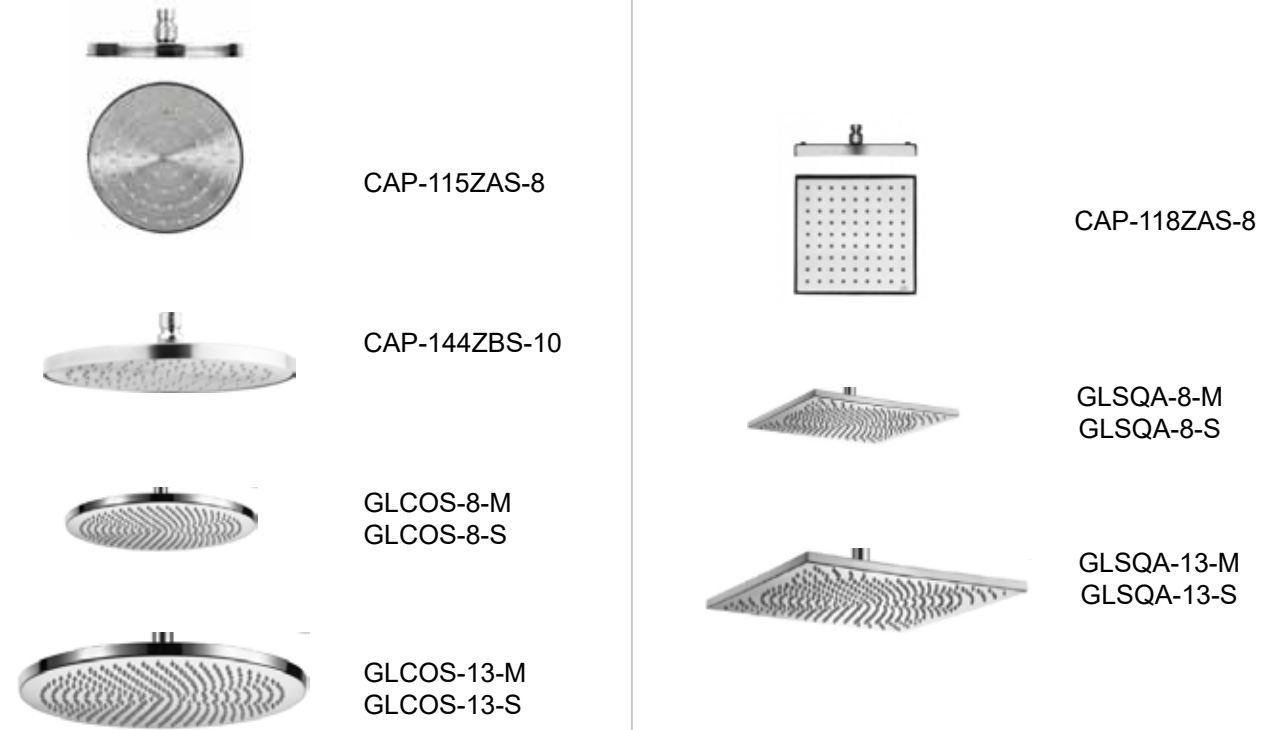

SHOWER HEADS

Stainless Steel

1/2" Water Supply Connection
Swivel Ball Joints

MODEL #	DESCRIPTION	MSRP
CAP-115ZAS-8	8" Disk Shower Head - Satin	\$810
CAP-144ZBS-10	10" Disk Shower Head - 316 Stainless Steel - Satin	\$844
GLCOS-8-M	8" Disk Shower Head - 316 Stainless Steel - Mirror	\$770
GLCOS-8-S	8" Disk Shower Head - Satin 316 Stainless Steel	\$785
GLCOS-13-M	13" Disk Shower Head - 316 Stainless Steel - Mirror	\$1,188
GLCOS-13-S	13" Disk Shower Head - 316 Stainless Steel - Satin	\$1,197
CAP-118ZAS-8	8" Square Shower Head - Satin	\$1,083
GLSQA-8-M	8" Square Shower Head - Mirror	\$925
GLSQA-8-S	8" Square Shower Head - Satin	\$982
GLSQA-13-M	13" Square Shower Head - Mirror	\$1,152
GLSQA-13-S	13" Square Shower Head - Satin	\$1,202