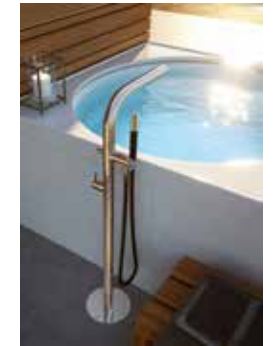

## FREE STANDING TUB FILLERS

“Twiggy” CS40V  
“Skinny” S40V

Natural: **M** Mirror (MSRP) **S** Satin (MSRP+10%)

FTA-CS40V-HCHS-M  
(MIRROR)

FTA-S40V-HC-M  
(MIRROR)

FTA-S40V-HCHS-M  
(MIRROR)

FTA-CS40V-HC

FTA-CS40V-HCHS