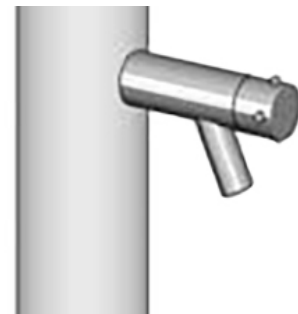

OPTIONAL ACCESSORIES & UPGRADES

OPTIONAL ACCESSORIES & UPGRADES

Accessories & Upgrades

Accessories & Upgrades

Natural: **M** Mirror (MSRP) **S** Satin (MSRP+10%)

Natural: **M** Mirror (MSRP) **S** Satin (MSRP+10%)

FTA-RE10L-FAU