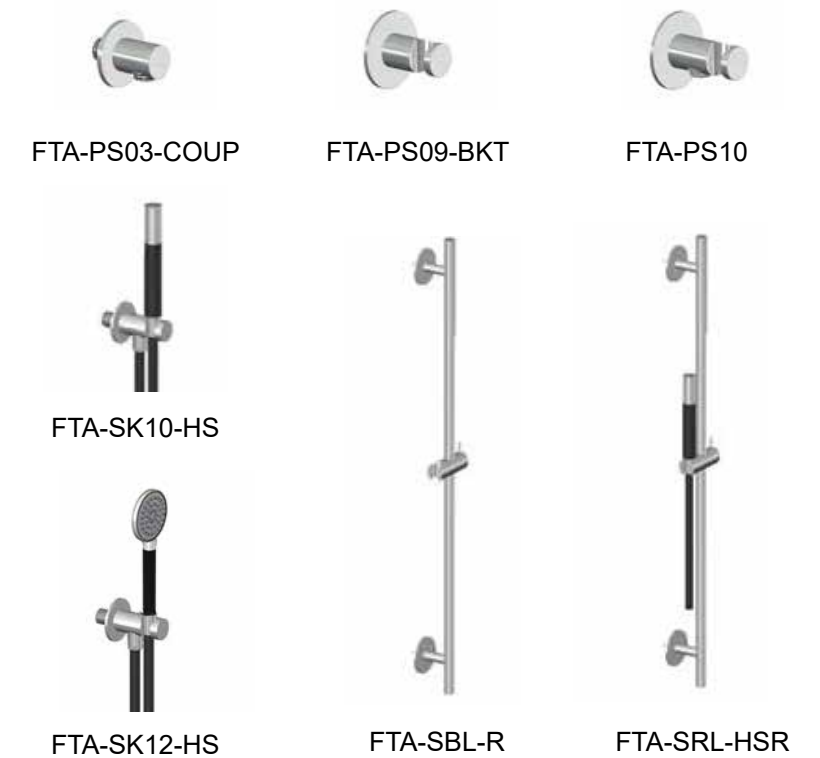

FTA-TC1-HC-BB  
 FTA-SK10-HS-BB  
 (BRUSHED BRASS)

MODEL NUMBER	DESCRIPTION	MSRP
FTA-PS03-COUP	Wall Coupling (Use with FTA-SRL-HSR)	\$337
FTA-PS09-BKT	Hand Spray Bracket	\$389
FTA-PS10	Wall Coupling with Hand Spray Bracket	\$415
FTA-SK10-HS	Stainless Steel/Black Resin Tubular Hand Spray, Black PVC Hose & Wall Coupling with Bracket	\$850
FTA-SK12-HS	Stainless Steel/Black Resin Round Hand Spray, Black PVC Hose & Wall Coupling with Bracket	\$1,072
FTA-SBL-R	Sliding Rail	\$1,005
FTA-SRL-HSR	Sliding Rail, Stainless Steel/Black Resin Hand Spray & Black PVC Hose	\$1,322