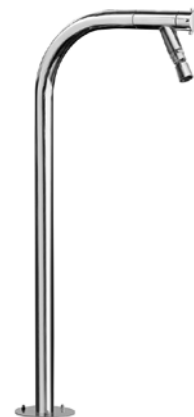

## FREE STANDING ACCESSORY UNITS

“Spring” 301, 901, 901T & 902

FTA-301-FAU-M  
(MIRROR)

FTA-902-CFSHS-M  
(MIRROR)

FTA-301-FAU

FTA-301-FS

MODEL NUMBER	DESCRIPTION	MSRP
FTA-301-FAU	Single Supply Faucet	\$1,870
FTA-301-FS	Single Supply Foot Shower	\$2,232