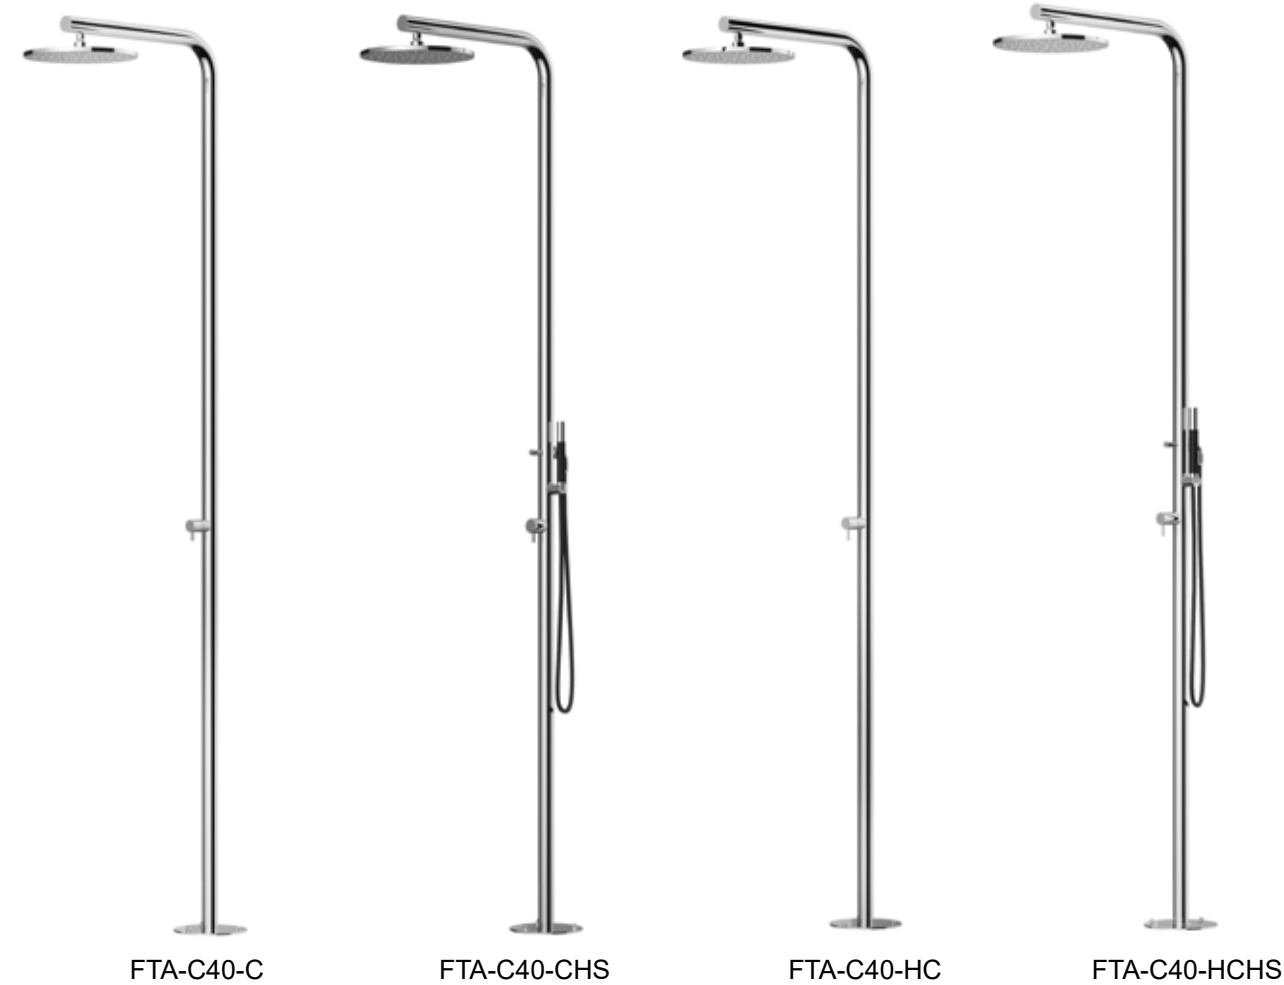

# 316 MARINE GRADE STAINLESS STEEL

## FREE STANDING SHOWER UNITS

“Classy” C40

Natural: **M** Mirror (MSRP) **S** Satin (MSRP+10%)

FTA-C40-HCHS-M  
(MIRROR)

MODEL NUMBER	DESCRIPTION	MSRP
FTA-C40-C	Single Supply Shower Unit - 12" Shower Head	\$4,668
FTA-C40-CHS	Single Supply Shower Unit - Hand Spray - 12" Shower Head	\$5,746
FTA-C40-HC	Hot & Cold Shower Unit - 12" Shower Head	\$4,788
FTA-C40-HCHS	Hot & Cold Shower Unit - Hand Spray - 12" Shower Head	\$5,865