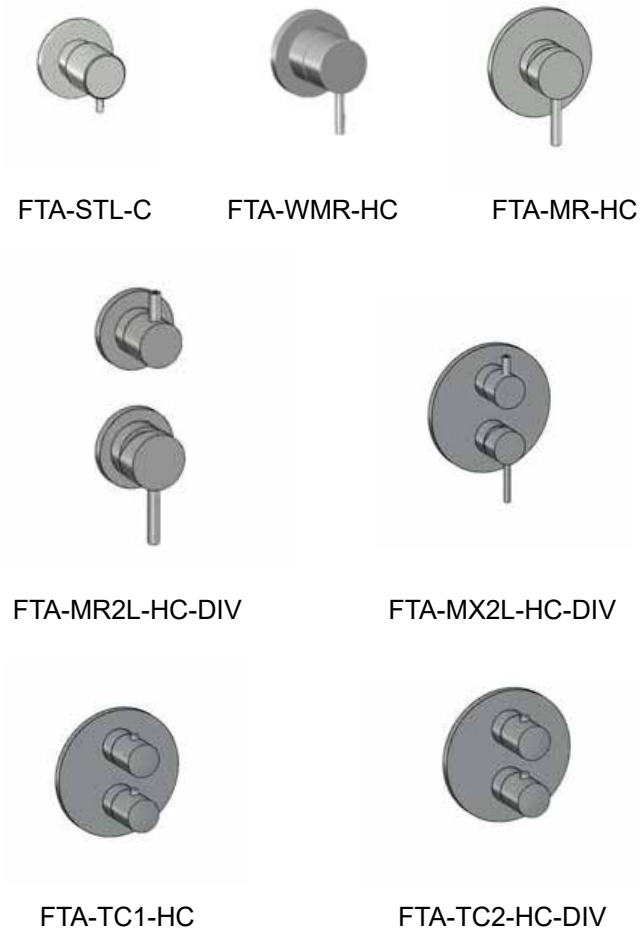

### "Waterline" Valves & Diverter

Natural: **M** Mirror (MSRP) **S** Satin (MSRP+10%)  
 Color: **BB** Brushed Brass **BC** Brushed Copper **BK** Brushed Black  
 Now available with a PVD coating in 3 color options. Call for pricing.