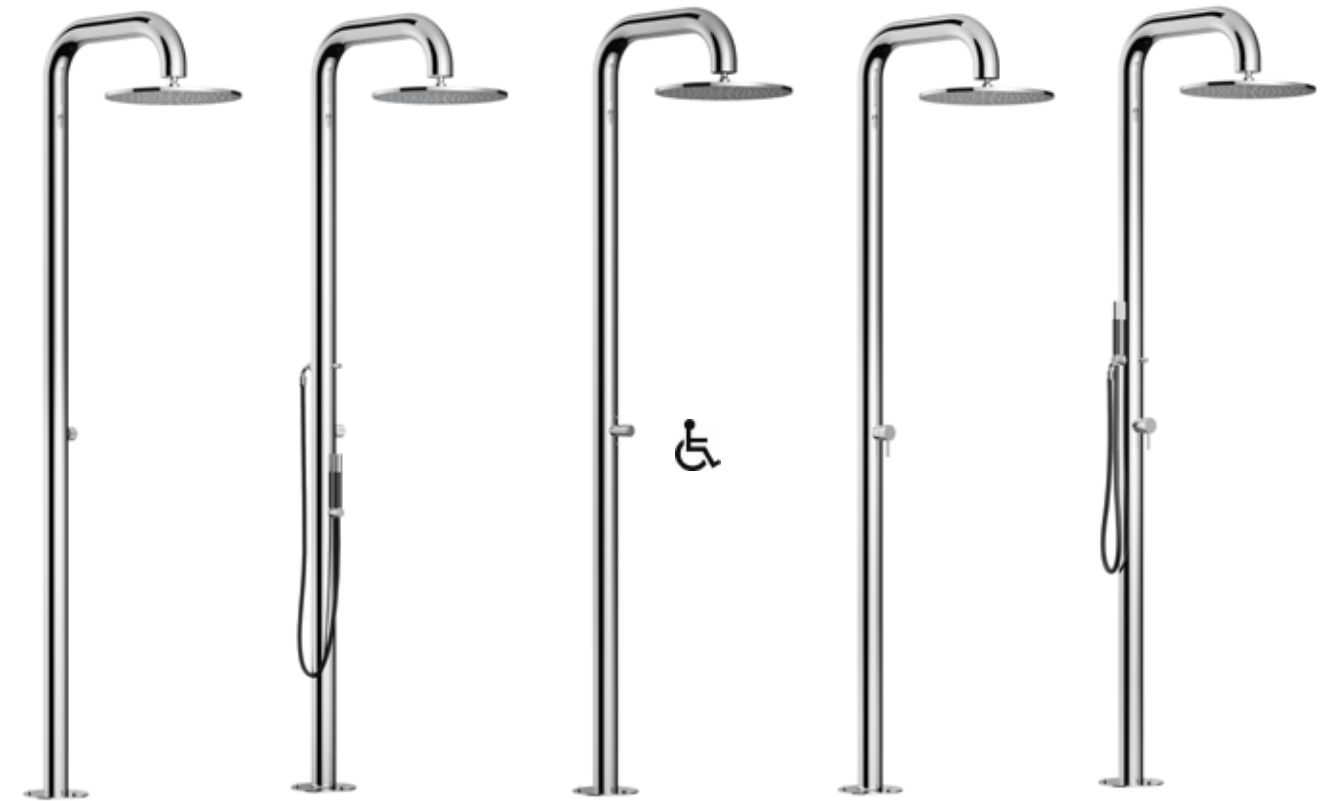

FTA-BW76-C   FTA-BW76-CHS   FTA-BW76T-C-ADA   FTA-BW76-HC   FTA-BW76-HCHS

MODEL NUMBER	DESCRIPTION	MSRP
FTA-BW76-C	Single Supply Shower Unit - 16" Shower Head	$6,943
FTA-BW76-CHS	Single Supply Shower Unit - Hand Spray - 16" Shower Head	$8,020
FTA-BW76T-C-ADA	Single Supply Shower Unit - ADA Metered Push Valve - 12" Shower Head	$6,464
FTA-BW76-HC	Hot & Cold Shower Unit - 16" Shower Head	$7,182
FTA-BW76-HCHS	Hot & Cold Shower Unit - Hand Spray - 16" Shower Head	$8,259

ADA - Americans with Disabilities Act
C - Cold Water
FS - Foot Shower
HB - Hose Bibb
HC - Hot & Cold Water
HS - Hand Spray

PLEASE ALLOW AT LEAST 10 WEEKS FOR DELIVERY
PRICES SHOWN ARE FOR MIRROR FINISH
FIVE YEAR WARRANTY ON ALL STAINLESS STEEL PRODUCTS
ALSO AVAILABLE IN SATIN FINISH (MSRP + 10%)
NOTE: Some accessories are not available in 316 stainless steel.

Quality Stainless Steel Outdoor Showers & Accessories

www.outdoorshowerco.com - info@outdoorshowerco.com

“Outdoor Showers for Outdoor Living”

866-746-9371 / 678-363-3939