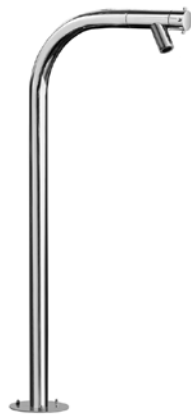

## FREE STANDING ACCESSORY UNITS

“Spring” 301, 901, 901T & 902

FTA-301-FAU-M  
(MIRROR)

FTA-902-CFSHS-M  
(MIRROR)

FTA-301-FAU

FTA-301-FS

MODEL NUMBER	DESCRIPTION	MSRP
FTA-301-FAU	Single Supply Faucet	\$1,870
FTA-301-FS	Single Supply Foot Shower	\$2,232