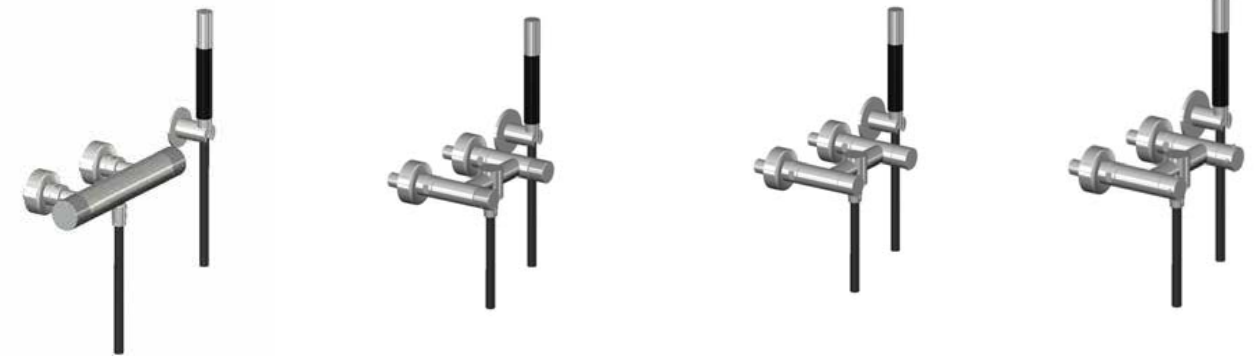

FTA-W44SK-HCHS   FTA-W50SK-HCHS   FTA-W60SK-HCHS   FTA-W90SK-HCHS

MODEL NUMBER	DESCRIPTION	MSRP
FTA-W44SK-HCHS	Hot & Cold Hand Spray	$3,232
FTA-W50SK-HCHS	Hot & Cold Hand Spray	$2,921
FTA-W60SK-HCHS	Hot & Cold Hand Spray	$2,873
FTA-W90SK-HCHS	Hot & Cold Hand Spray	$2,921

C - Cold Water
HC - Hot & Cold Water
HS - Hand Spray

PLEASE ALLOW AT LEAST 10 WEEKS FOR DELIVERY
FIVE YEAR WARRANTY ON ALL STAINLESS STEEL PRODUCTS
NOTE: Some accessories are not available in 316 stainless steel.

Quality Stainless Steel Outdoor Showers & Accessories

www.outdoorshowerco.com - info@outdoorshowerco.com