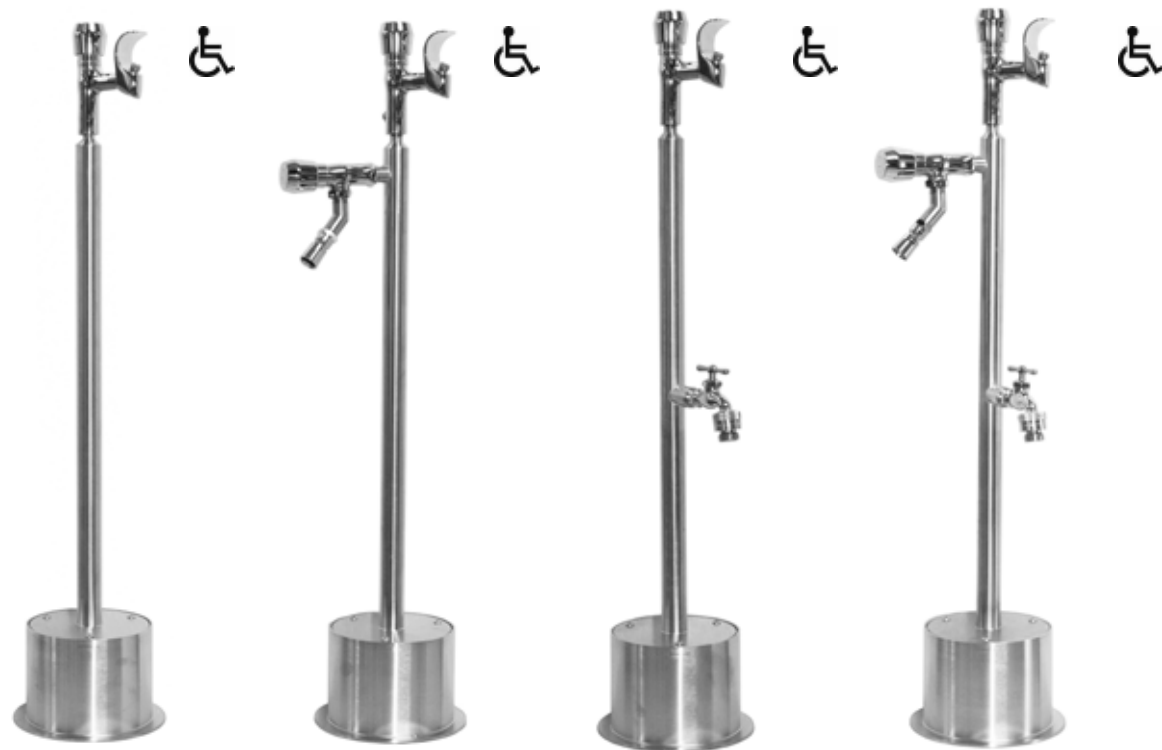

FREE STANDING SINGLE SUPPLY

Foot Shower and/or Hose Bibb

Stainless Steel Body & Valve
 Chrome Plated Brass Accessories
 1/2" Accessories & Water Supply Connection
 6" Diameter Stainless Steel Base
 Standard Height 30"-32"
 Complete with Installation Hardware

FSFS-200-ADA

FSFSHB-300-ADA

FSFS-200-CHV

FSFSHB-300-CHV

FSHB-300-CHV

| MODEL NUMBER | DESCRIPTION | MSRP |
|----------------|-------------------------------------|---------|
| FSFS-200-ADA | ADA Metered Foot Shower | \$1,705 |
| FSFSHB-300-ADA | ADA Metered Foot Shower, Hose Bibb | \$1,849 |
| FSFS-200-CHV | Cross Handle Foot Shower | \$1,631 |
| FSFSHB-300-CHV | Cross Handle Foot Shower, Hose Bibb | \$1,776 |
| FSHB-300-CHV | Cross Handle Hose Bibb | \$1,555 |

Drinking Fountain with Foot Shower and/or Hose Bibb

Stainless Steel Body
 Chrome Plated Brass Valves & Accessories
 1/2" Accessories & Water Supply Connections
 6" Diameter Stainless Steel Base
 Standard Height 34"-36"
 Complete with Installation Hardware