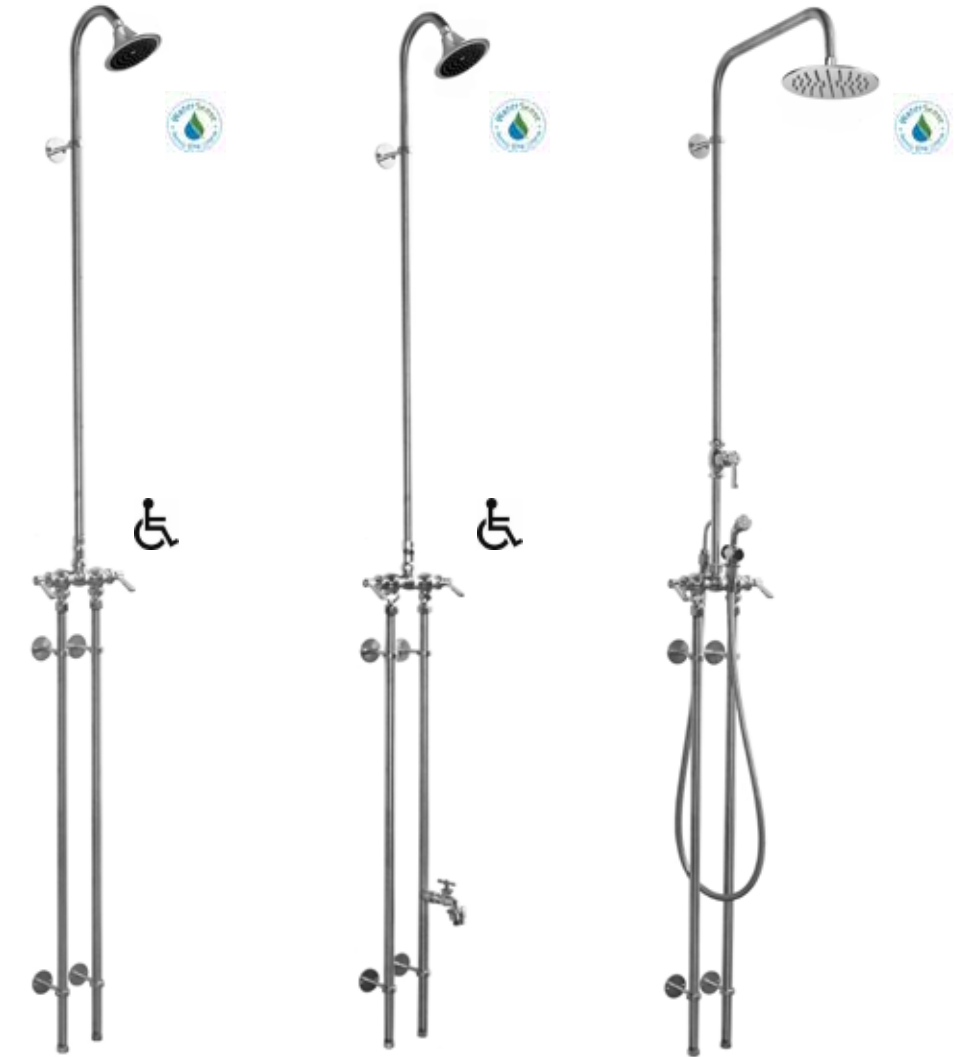

Quality Stainless Steel Outdoor Showers & Accessories

www.outdoorshowerco.com - info@outdoorshowerco.com

WALL MOUNT HOT & COLD SHOWERS

ADA Compliant Lever Handle Valves

Available with Foot Shower, Hose Bibb, and/or Hand Spray

WMHC-772-DLX

“Outdoor Showers for Outdoor Living”

866-746-9371 / 678-363-3939

WALL MOUNT HOT & COLD SHOWERS

ADA Compliant Lever Handle Valves

Available with Foot Shower, Hose Bibb, and/or Hand Spray

- Stainless Steel Body
- Chrome Plated Brass Valve & Shower Head
- 3-3/8" Center Spread
- Stainless Steel Wall Brackets & Screws
- 1.2 gpm Hand Spray & 60" Hose
- 1/2" Accessories & Water Supply Connections
- 12" Flexible Hoses Included
- Complete with Installation Hardware

WMHC-772

WMHC-772-CHB

WMHC-772-DLX

| MODEL NUMBER | DESCRIPTION | MSRP |
|--------------|---|---------|
| WMHC-772 | 4" Shower Head | \$2,476 |
| WMHC-772-CHB | 4" Shower Head, Single Supply Hose Bibb | \$2,620 |
| WMHC-772-HS | 4" Shower Head, Hand Spray & Hose (not shown) | \$3,432 |
| WMHC-772-DLX | 8" Shower Head, Hand Spray & Hose | \$3,846 |