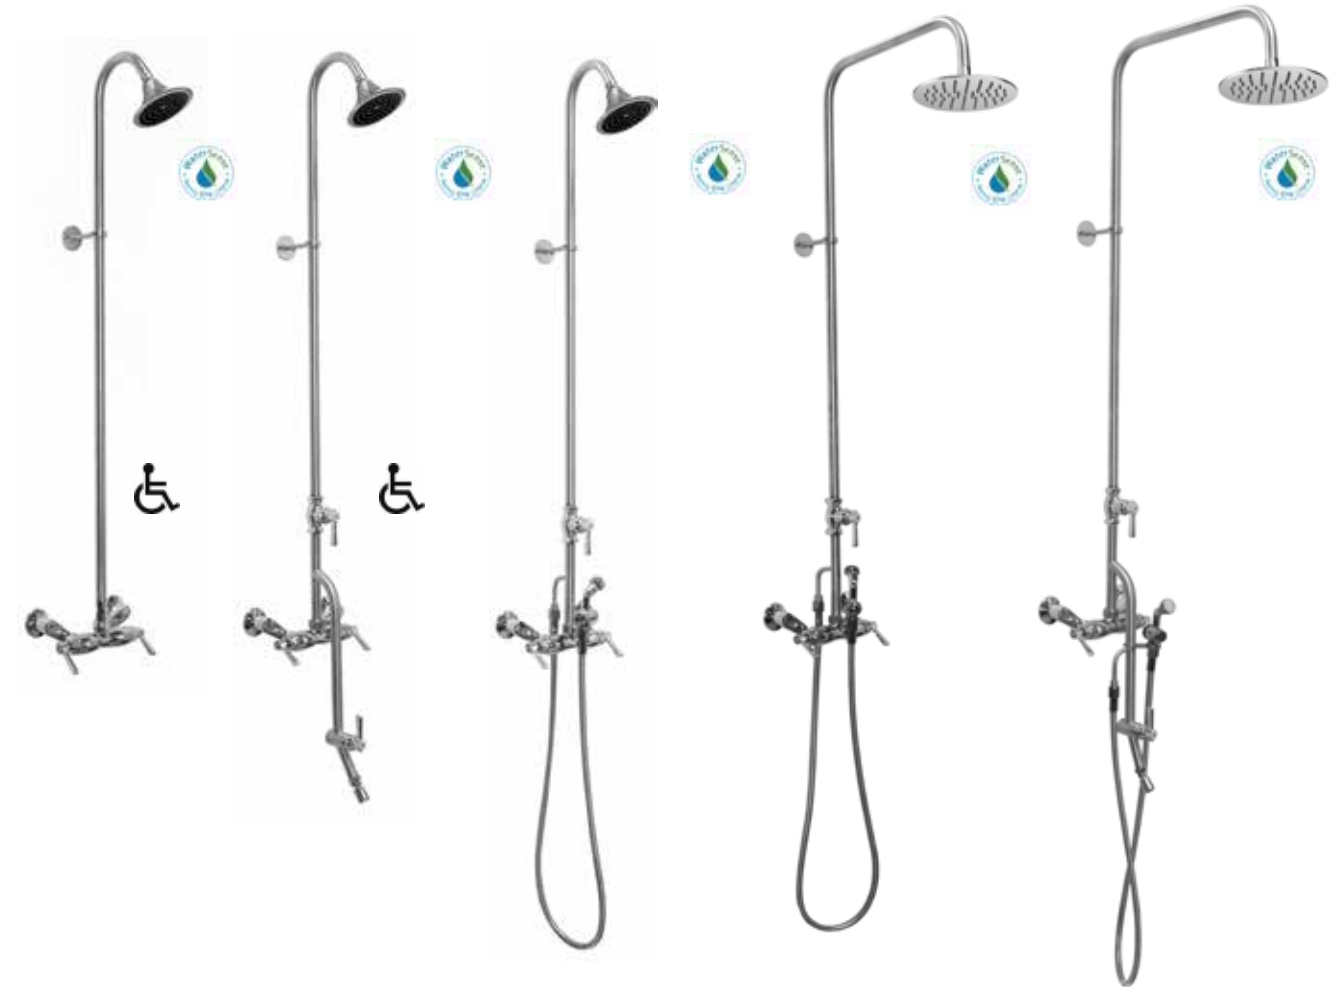

"Outdoor Showers for Outdoor Living"

866-746-9371 / 678-363-3939

Quality Stainless Steel Outdoor Showers & Accessories

www.outdoorshowerco.com - info@outdoorshowerco.com

WALL MOUNT HOT & COLD SHOWERS

ADA Compliant Lever Handle Valves

Available with Hand Spray, Foot Shower or Hose Bibb

WMHC-445-HB shown with GL150-6

"Outdoor Showers for Outdoor Living"

866-746-9371 / 678-363-3939

WALL MOUNT HOT & COLD SHOWERS

ADA Compliant Lever Handle Valves

Available with Hand Spray, Foot Shower or Hose Bibb

Chrome Plated Brass Valve & Shower Head
 3" - 8" Adjustable Center Spread
 Stainless Steel Wall Bracket & Screws
 1.2 gpm Hand Spray & 60" Hose
 1/2" Accessories & Water Supply Connections
 Complete with Installation Hardware