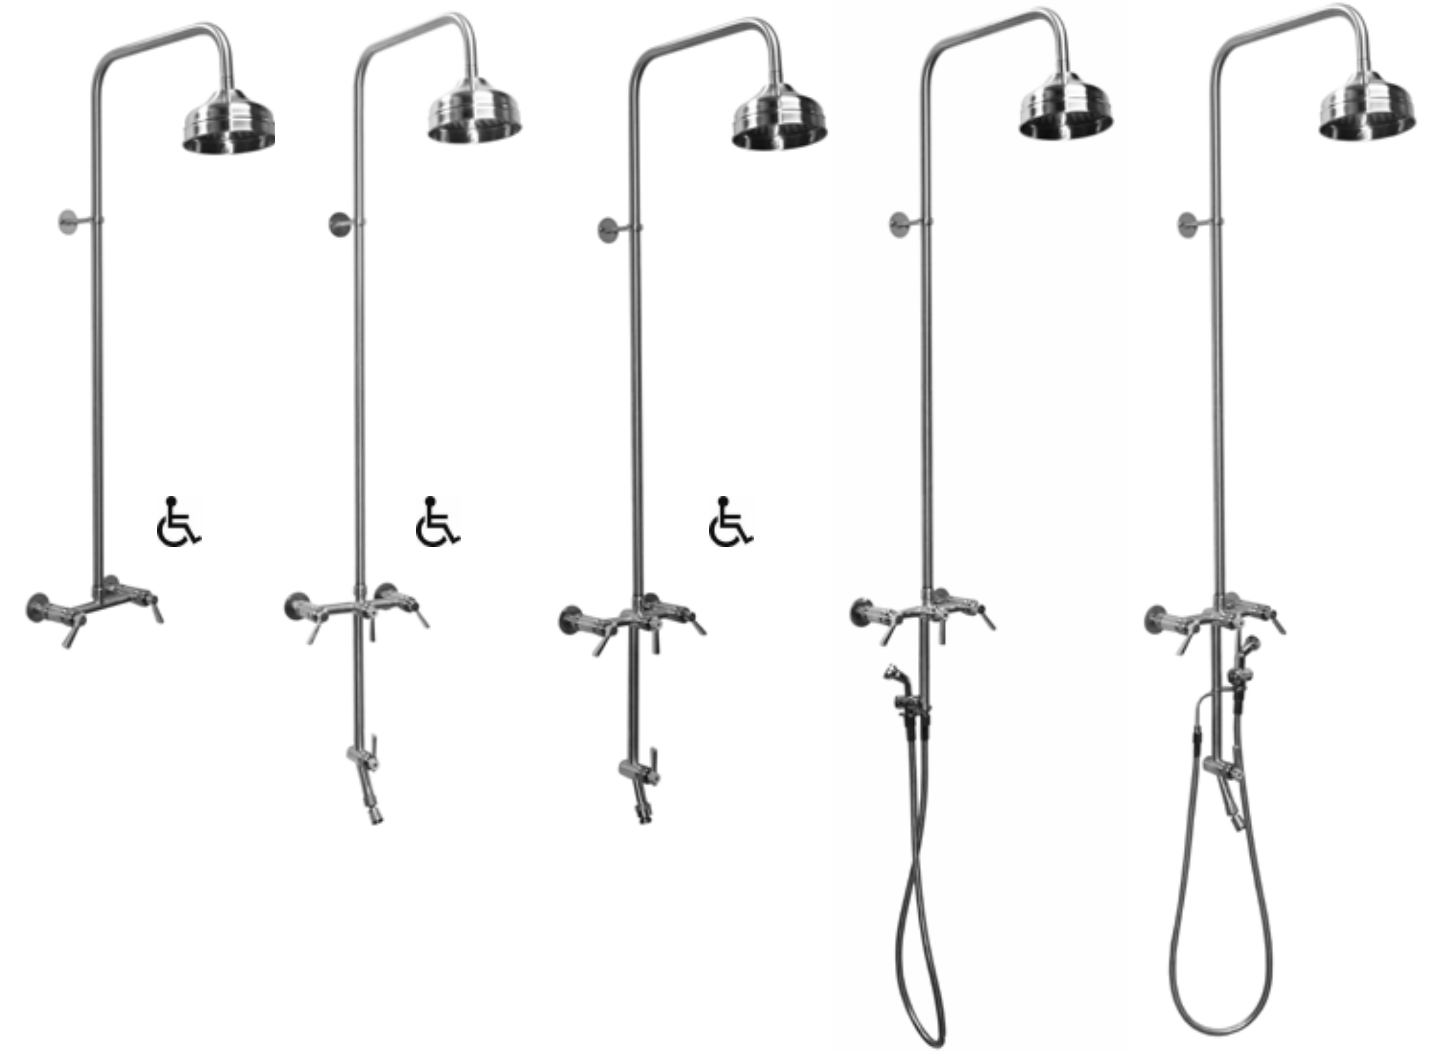

Quality Stainless Steel Outdoor Showers & Accessories

www.outdoorshowerco.com - info@outdoorshowerco.com

WALL MOUNT HOT & COLD SHOWERS

ADA Compliant Lever Handle Valves

Available with Hand Spray, Foot Shower or Hose Bibb

WMHC-445-SS

"Outdoor Showers for Outdoor Living"

866-746-9371 / 678-363-3939

WALL MOUNT HOT & COLD SHOWERS

ADA Compliant Lever Handle Valves

Available with Hand Spray, Foot Shower or Hose Bibb

Stainless Steel Valve & Shower Head
 8" Center Spread
 Stainless Steel Wall Bracket & Screws
 1.2 gpm Hand Spray & 60" Hose
 1/2" Accessories & Water Supply Connections
 Complete with Installation Hardware

WMHC-445-SS

WMHC-445-FS-SS

WMHC-445-HB-SS

WMHC-445-DLX-SS

WMHC-445-DLX-FS-SS

| MODEL NUMBER | DESCRIPTION | MSRP |
|--------------------|--|---------|
| WMHC-445-SS | 6" Shower Head | \$2,057 |
| WMHC-445-FS-SS | 6" Shower Head, Foot Shower | \$3,306 |
| WMHC-445-HB-SS | 6" Shower Head, Hose Bibb | \$3,026 |
| WMHC-445-DLX-SS | 6" Shower Head, Hand Spray & Hose | \$3,192 |
| WMHC-445-DLX-FS-SS | 6" Shower Head, Hand Spray & Hose, Foot Shower | \$3,959 |
| WMHC-445-DLX-HB-SS | 6" Shower Head, Hand Spray & Hose, Hose Bibb (not shown) | \$3,679 |

Quality Stainless Steel Outdoor Showers & Accessories

www.outdoorshowerco.com - info@outdoorshowerco.com

WALL MOUNT HOT & COLD SHOWERS

Stainless Steel Inside & Out

Pressure Balanced
Adjustable Shower Head & Hand Spray Heights
Hand Spray & 60" Hose
Wall Bracket & Screws
1/2" Accessories & Water Supply Connections
6" Center Spread
Complete with Installation Hardware