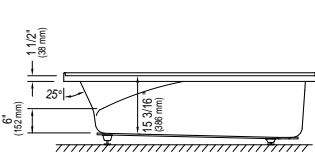

65 3/4" x 31 7/8" x 17 3/4" [54 gallons]
with integrated tiling flange

66" VELONA SKIRT

GENERAL OPTIONS

Acrylic colors: white	Standard
biscuit* or bone* (allow 3 weeks for delivery)	Add \$395
Available in left or right version (integrated tiling flange)	
66" Velona skirt (not factory-installed)	E12.16866.0000 \$490
Drain D105 (20"): chrome finish	62.4020.102.60 \$185
Black neck pillow (12" x 4")	18.6000.100.20 \$95