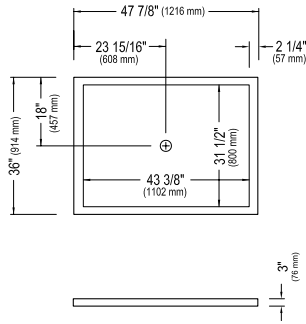

ZEN 4836 SHOWER BASE

Acrylic colors: white Standard
biscuit* or bone* (allow 3 weeks for delivery) Add $395

Integrated tiling flange (customer's specifications)

DOORS

AZELIA 48 (front panels only)

Chrome/Clear **31.1308.052.30** $1200

AZELIA 3648 (front panels and return glass panel)

Chrome/Clear **31.1308.253.30** $1450

SELLA 48 (front panels only)

Chrome/Clear **31.1324.052.30** $1150

SELLA 3648 (front panels and return glass panel)

Chrome/Clear **31.1324.253.30** $1450

BASE ZEN 4836 AF
36" x 47 7/8" x 2 1/2"

Leak-barrier base

*Customized products, non cancellable, non returnable.