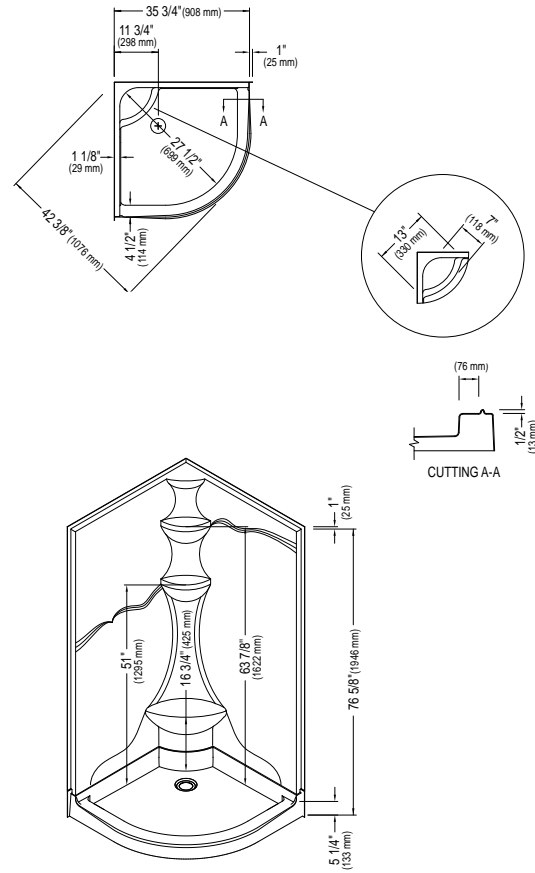

Note: The blower is never installed.

HERA NEO-ROUND

35 3/4" x 35 3/4" x 76 5/8"

HERA SHOWER NEO-ROUND

One piece HE36	E20.11236.1040	\$2035
Two pieces* HE36-2P	E20.11236.2040	\$2245

*Insert the joint of the two pieces into the uprights or blow the wall.