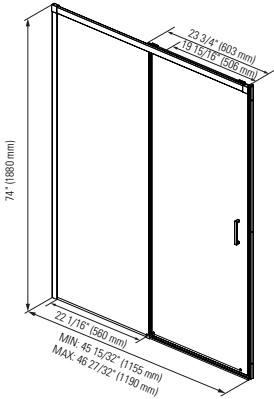

SPACE REQUIREMENT

SELLA 48

All dimensions are approximate and subject to change without notice. Please refer to the installation guide before beginning the installation.