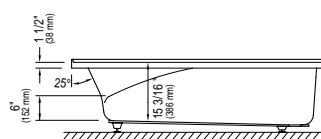

VELONA 3666

65 3/4" x 35 7/8" x 17 3/4" [64 gallons]
with integrated tiling flange

GENERAL OPTIONS

Acrylic colors: white Standard
biscuit* or bone* (allow 3 weeks for delivery) Add $395

Available in left or right version (integrated tiling flange)

66" Velona skirt (not factory-installed) **E12.16866.0000** $490

Drain D105 (20"): chrome finish **62.4020.102.60** $185

Black neck pillow (12" x 4") **18.6000.100.20** $95

WHIRLPOOL OPTIONS

Finish for Whirlpool jets: white Standard
Other: chrome Add $200

Inline heater 110 V $375

ACTIV-AIR OPTIONS

Finish for Activ-Air jets: white Standard
Other: chrome Add $90

Blower hose extension 72" **95.5013.167.00** $100

Blower hose extension 96" **95.5013.168.00** $100

Blower extensions are necessary when the blower is located more than 4' from the pneumatic control.

* Customized product, non cancellable, non returnable.

All systems and options automatically come in the same colour as the bathtub unless otherwise specified on the purchase order.

Textured bottom.

Bathtub only left drain
Bathtub only right drain

E10.16825.4500 $1480
E10.16825.4000 $1480

Whirlpool left drain
Whirlpool right drain

E15.16825.450030 $2265
E15.16825.400030 $2265

Included: 6 round jets, two air controls, one 7.5 A pump and one pneumatic control.

Activ-Air left drain
Activ-Air right drain

E15.16825.450010 $2965
E15.16825.400010 $2965

Included: 35 Activ-Air micro-jets, one blower with heating element (200 W) and one pneumatic control.

Whirlpool/Activ-Air combo left drain
Whirlpool/Activ-Air combo right drain

E15.16825.450031 $3815
E15.16825.400031 $3815

Included: 6 round jets, 34 Activ-Air micro-jets, two air controls, one 7.5 A pump, one blower with heating element (200 W) and two pneumatic controls.