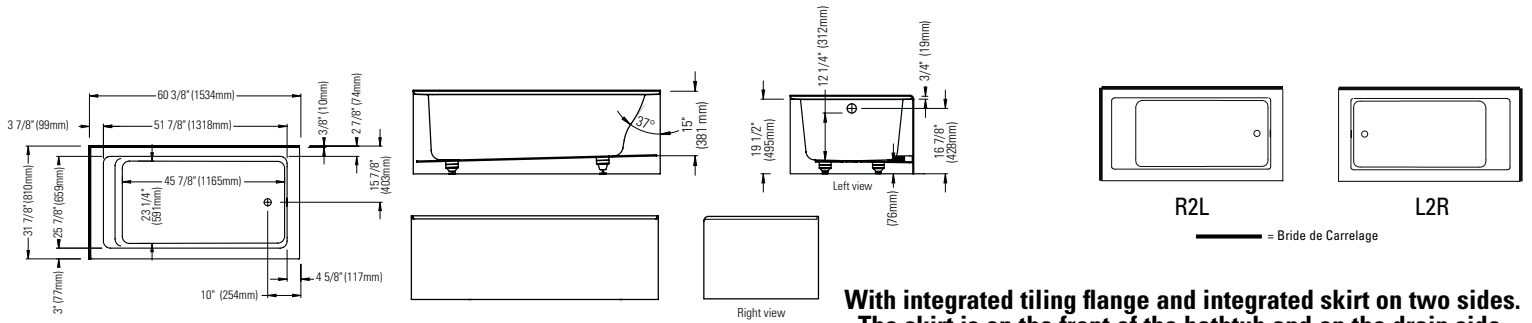

With integrated tiling flange and integrated skirt on two sides. The skirt is on the front of the bathtub and on the drain side.

GENERAL OPTIONS

Acrylic colors: white		Standard 5
Drain D105 (20"): chrome finish	62.4020.102.60	$185
Black neck pillow (12" x 4")	18.6000.100.20	$95

ACTIV-AIR OPTIONS

Finish for Activ-Air jets: white		Standard
Other: chrome		Add $90
Blower hose extension 72"	95.5013.167.00	$100
Blower hose extension 96"	95.5013.168.00	$100

Blower extensions are necessary when the blower is located more than 4' from the pneumatic control.

* Customized product, non cancellable, non returnable. All systems and options automatically come in the same colour as the bathtub unless otherwise specified on the purchase order.

Bathtub only left drain
Bathtub only right drain

E10.20712.5800 $2200
E10.20712.5300 $2200

Activ-Air left drain
Activ-Air right drain

E15.20712.580010 $3700
E15.20712.530010 $3700

Included: 30 Activ-Air micro-jets, one blower with heating element (200 W) and one pneumatic control.

○ : Activ-Air jets   **A** : Activ-Air control

Note: The blower is never installed.