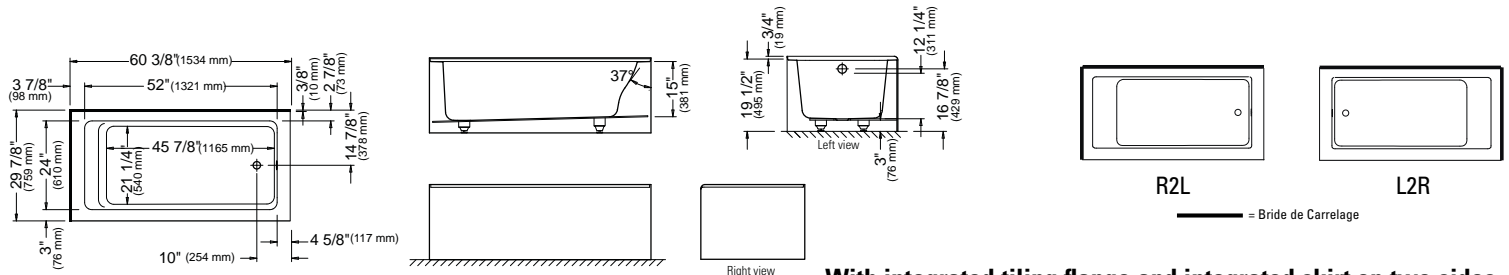

* Customized product, non cancellable, non returnable.

All systems and options automatically come in the same colour as the bathtub unless otherwise specified on the purchase order.

PIA 3060 AFR
60 3/8" x 29 7/8" x 19 1/2" [53 gallons]