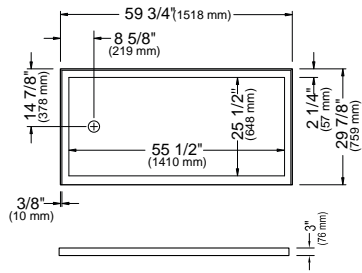

ZEN 6030 SHOWER BASE

Acrylic colors: white Standard
biscuit* or bone* (allow 3 weeks for delivery) Add $395

Integrated tiling flange (customer's specifications)

DOORS

AZELIA 60 (front panels only)

Chrome/Clear **31.1308.062.30** $1250

SELLA 60 (front panels only)

Chrome/Clear **31.1324.062.30** $1200

BASE ZEN 6030 AF
30" x 59 3/4" x 3"

Leak-barrier base