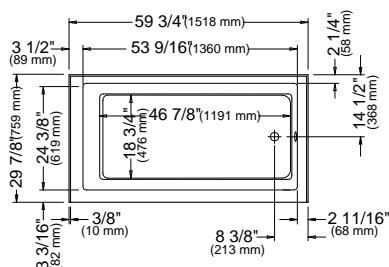

ALBANA 3060 AFR

59 3/4" x 29 7/8" x 20" [47 gallons]
with integrated tiling flange and skirt

*ABOVE-THE-FLOOR ROUGH (AFR)

GENERAL OPTIONS

Acrylic colors: white Standard
biscuit* or bone* (allow 3 weeks for delivery) Add $395

Available in left or right version (integrated tiling flange)

Integrated skirt

Drain D105 (20"): chrome finish 62.4020.102.60 $185

Black neck pillow (12" x 4") 18.6000.100.20 $95

WHIRLPOOL OPTIONS

Finish for Whirlpool jets: white Standard
Other: chrome Add $200

Inline heater 110 V $375

ACTIV-AIR OPTIONS

Finish for Activ-Air jets: white Standard
Other: chrome Add $90

Blower hose extension 72" 95.5013.167.00 $100

Blower hose extension 96" 95.5013.168.00 $100

Blower extensions are necessary when the blower is located more than 4' from the pneumatic control.

* Customized product, non cancellable, non returnable.

All systems and options automatically come in the same colour as the bathtub unless otherwise specified on the purchase order.

Bathtub only left drain
Bathtub only right drain

E10.21210.5500 $1200
E10.21210.5000 $1200

Whirlpool left drain
Whirlpool right drain

E15.21210.550030 $2000
E15.21210.500030 $2000

Included: 6 round jets, two air controls, one 7.5 A pump and one pneumatic control.

Activ-Air left drain
Activ-Air right drain

E15.21210.550010 $2700
E15.21210.500010 $2700

Included: 32 Activ-Air micro-jets, one blower with heating element (200 W) and one pneumatic control.

Whirlpool/Activ-Air combo left drain
Whirlpool/Activ-Air combo right drain

E15.21210.550031 $3550
E15.21210.500031 $3550

Included: 6 round jets, 31 Activ-Air micro-jets, two air controls, one 7.5 A pump, one blower with heating element (200 W) and two pneumatic controls.

→ : Whirlpool jets   ○ : Activ-Air jets   S : Suction
T : Whirlpool control   A : Activ-Air control   P : Pump

Note: The blower is never installed.