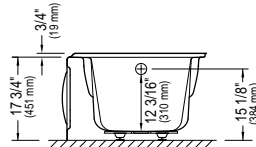

Note: The blower is never installed.

JUNA 3260

59 3/4" x 32" x 17 3/4" [52 gallons]
with integrated tiling flange and skirt

Bathtub only left drain
Bathtub only right drain

E10.16712.5500 \$1140
E10.16712.5000 \$1140