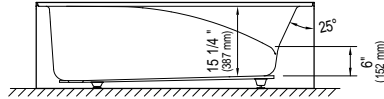

JUNA 3260

59 3/4" x 32" x 17 3/4" [52 gallons]
with integrated tiling flange and skirt

Bathtub only left drain
Bathtub only right drain

E10.16712.5500 $1140
E10.16712.5000 $1140