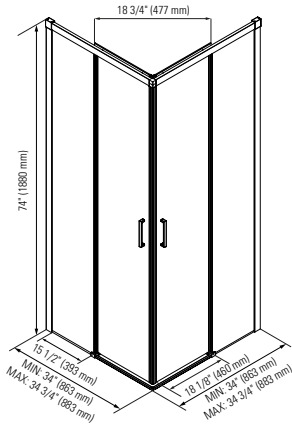

SPACE REQUIREMENT

SELLA 3636