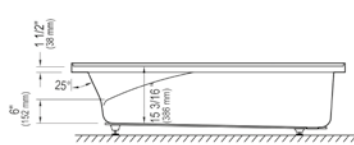

72" VELONA SKIRT

GENERAL OPTIONS

Acrylic colors: white Standard
biscuit* or bone* (allow 3 weeks for delivery) Add $395

Available in left or right version (integrated tiling flange)

72" Velona skirt (not factory-installed) **E12.16872.0000** $515

Drain D105 (20"): chrome finish **62.4020.102.60** $185

Black neck pillow (12" x 4") **18.6000.100.20** $95

WHIRLPOOL OPTIONS

Finish for Whirlpool jets: white Standard
Other: chrome Add $200

Inline heater 110 V $375

ACTIV-AIR OPTIONS

Finish for Activ-Air jets: white Standard
Other: chrome Add $90

Blower hose extension 72" **95.5013.167.00** $100

Blower hose extension 96" **95.5013.168.00** $100

Blower extensions are necessary when the blower is located more than 4' from the pneumatic control.

* Customized product, non cancellable, non returnable.

All systems and options automatically come in the same colour as the bathtub unless otherwise specified on the purchase order.

Textured bottom.

Bathtub only left drain
Bathtub only right drain

E10.16828.4500 $1535
E10.16828.4000 $1535

Whirlpool left drain
Whirlpool right drain

E15.16828.450030 $2315
E15.16828.400030 $2315

Included: 6 round jets, two air controls, one 7.5 A pump and one pneumatic control.

Activ-Air left drain
Activ-Air right drain

E15.16828.450010 $3015
E15.16828.400010 $3015

Included: 39 Activ-Air micro-jets, one blower with heating element (200 W) and one pneumatic control.

Whirlpool/Activ-Air combo left drain
Whirlpool/Activ-Air combo right drain

E15.16828.450031 $3865
E15.16828.400031 $3865

Included: 6 round jets, 38 Activ-Air micro-jets, two air controls, one 7.5 A pump, one blower with heating element (200 W) and two pneumatic controls.

→ : Whirlpool jets   ○ : Activ-Air jets   S : Suction
T : Whirlpool control   A : Activ-Air control   P : Pump

Note: The blower is never installed.