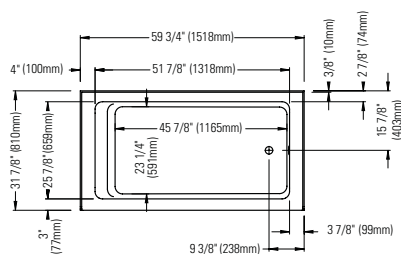

59 3/4" x 31 7/8" x 19 1/2" [56.5 gallons]
with integrated tiling flange

*ABOVE-THE-FLOOR ROUGH (AFR)

GENERAL OPTIONS

Acrylic colors: white		Standard
biscuit* or bone* (allow 3 weeks for delivery)		Add \$395
Available in left or right version (integrated tiling flange)		
Drain D105 (20"): chrome finish	62.4020.102.60	\$185
Black neck pillow (12" x 4")	18.6000.100.20	\$95