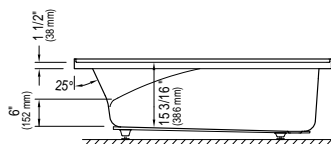

→ : Whirlpool jets ○ : Activ-Air jets S : Suction
 T : Whirlpool control A : Activ-Air control P : Pump

Note: The blower is never installed.

VELONA 3660

59 3/4" x 35 7/8" x 17 3/4" [57 gallons]
with integrated tiling flange