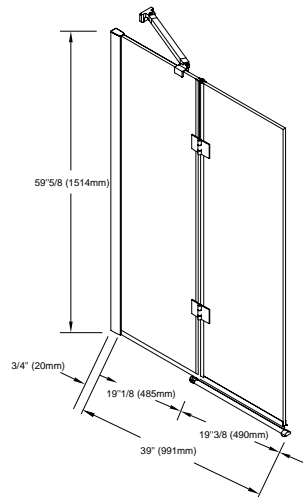

6 mm tempered glass with polished edges.

Wall panel (pivot 180°).

2nd panel (pivot 180° and 20° inside).

HERENCIA BATHTUB DOOR

Chrome/Clear **32.1298.092.30** \$950

MONZA

Opening angle: 180° angle outward

MONZA BATHTUB DOOR