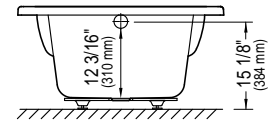

VELONA 3660

60" x 36" x 17 3/4" [57 gallons]

GENERAL OPTIONS

Acrylic colors: white Standard
biscuit* or bone* (allow 3 weeks for delivery) Add $395

Drain D105 (20"): chrome finish 62.4020.102.60 $185

Black neck pillow (12" x 4") 18.6000.100.20 $95

WHIRLPOOL OPTIONS

Finish for Whirlpool jets: white Standard
Other: chrome Add $200

Inline heater 110 V $375

ACTIV-AIR OPTIONS

Finish for Activ-Air jets: white Standard
Other: chrome Add $90

Blower hose extension 72" 95.5013.167.00 $100

Blower hose extension 96" 95.5013.168.00 $100

Blower extensions are necessary when the blower is located more than 4' from the pneumatic control.

* Customized product, non cancellable, non returnable.

All systems and options automatically come in the same colour as the bathtub unless otherwise specified on the purchase order.

Textured bottom.