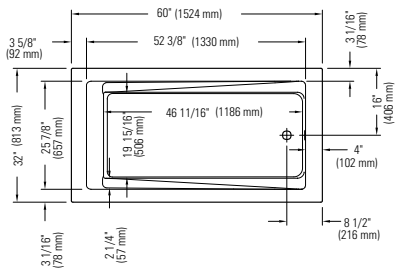

Note: The blower is never installed.

ZENYA 3260 AFR

60" x 32" x 19 3/4" [52 gallons]

* ABOVE-THE-FLOOR ROUGH (AFR)

Bathtub only

E10.18912.0000 \$1060

Whirlpool

Included: 6 round jets, two air controls, one 7.5 A pump and one pneumatic control.