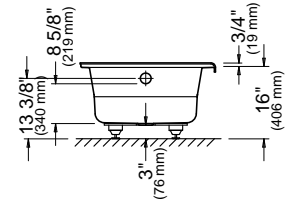

GENERAL OPTIONS

Acrylic colors: white		Standard
biscuit* or bone* (allow 3 weeks for delivery)		Add $395
Available in left or right version (integrated tiling flange)		
Drain D105 (20"): chrome finish	62.4020.102.60	$185
Black neck pillow (12" x 4")	18.6000.100.20	$95

Bathtub only left drain
Bathtub only right drain

E10.21410.4500 $1200
E10.21410.4000 $1200

* Customized product, non cancellable, non returnable.

All systems and options automatically come in the same colour as the bathtub unless otherwise specified on the purchase order.

Textured bottom.