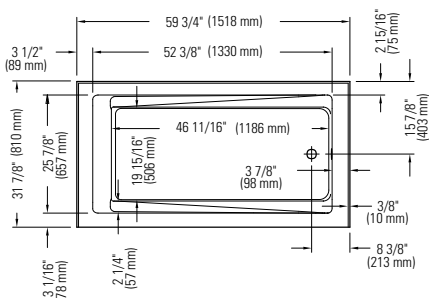

ZENYA 3260 AFR

59 3/4" x 31 7/8" x 19 3/4" [52 gallons]
with integrated tiling flange

*ABOVE-THE-FLOOR ROUGH (AFR)

GENERAL OPTIONS

Acrylic colors: white Standard
biscuit* or bone* (allow 3 weeks for delivery) Add $395

Available in left or right version (integrated tiling flange)

60" Zenya skirt (not factory-installed) **E12.18960.0000** $455

Drain D105 (20"): chrome finish **62.4020.102.60** $185

Black neck pillow (12" x 4") **18.6000.100.20** $95

WHIRLPOOL OPTIONS

Finish for Whirlpool jets: white Standard
Other: chrome Add $200

Inline heater 110 V $375

ACTIV-AIR OPTIONS

Finish for Activ-Air jets: white Standard
Other: chrome Add $90

Blower hose extension 72" **95.5013.167.00** $100

Blower hose extension 96" **95.5013.168.00** $100

Blower extensions are necessary when the blower is located more than 4' from the pneumatic control.

* Customized product, non cancellable, non returnable.
All systems and options automatically come in the same colour as the bathtub unless otherwise specified on the purchase order.

Bathtub only left drain
Bathtub only right drain

E10.18912.4500 $1060
E10.18912.4000 $1060

Whirlpool left drain **E15.18912.450030** $1865
Whirlpool right drain **E15.18912.400030** $1865
Included: 6 round jets, two air controls, one 7.5 A pump and one pneumatic control.

Activ-Air left drain **E15.18912.450010** $2565
Activ-Air right drain **E15.18912.400010** $2565
Included: 32 Activ-Air micro-jets, one blower with heating element (200 W) and one pneumatic control.

Whirlpool/Activ-Air combo left drain **E15.18912.450031** $3415
Whirlpool/Activ-Air combo right drain **E15.18912.400031** $3415
Included: 6 round jets, 30 Activ-Air micro-jets, two air controls, one 7.5 A pump, one blower with heating element (200 W) and two pneumatic controls.

→ : Whirlpool jets   ○ : Activ-Air jets   S : Suction
T : Whirlpool control   A : Activ-Air control   P : Pump

Note: The blower is never installed.