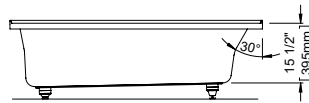

Note: The blower is never installed.

ALBANA 3266 AFR

65 3/4" x 31 7/8" x 19 3/4" [59.7 gallons]
with integrated tiling flange

* ABOVE-THE-FLOOR ROUGH (AFR)

Bathtub only left drain
Bathtub only right drain