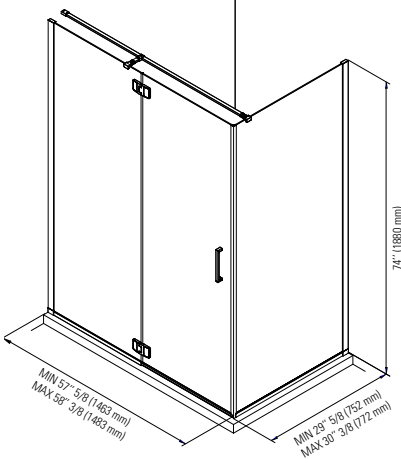

SPACE REQUIREMENT

SPACE REQUIREMENT

AZELIA 3260

AZELIA 3660

DOOR OPENING FOR AZELIA MODELS 23 5/8" (600MM)

AZELIA

FRONT GLASS PANELS ONLY
(RIGHT OR LEFT OPENING)
6 MM TEMPERED GLASS

AZELIA 36	Chrome/clear	31.1308.022.30	\$1100
AZELIA 48	Chrome/clear	31.1308.052.30	\$1200
AZELIA 60	Chrome/clear	31.1308.062.30	\$1250