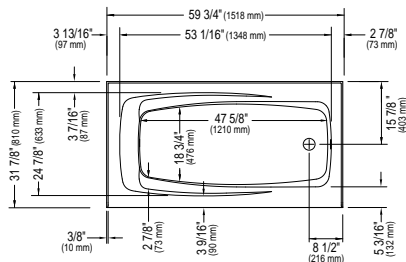

59 3/4" x 31 7/8" x 17 3/4" [48 gallons]
with integrated tiling flange

60" VELONA SKIRT

GENERAL OPTIONS

Acrylic colors: white Standard
biscuit* or bone* (allow 3 weeks for delivery) Add \$395

Available in left or right version (integrated tiling flange)