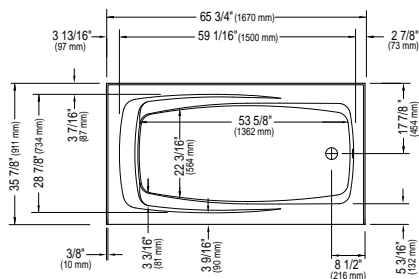

GENERAL OPTIONS

Acrylic colors: white Standard
biscuit* or bone* (allow 3 weeks for delivery) Add $395

Available in left or right version (integrated tiling flange)

66" Velona skirt (not factory-installed) **E12.16866.0000** $490

Drain D105 (20"): chrome finish **62.4020.102.60** $185

Black neck pillow (12" x 4") **18.6000.100.20** $95

WHIRLPOOL OPTIONS

Finish for Whirlpool jets: white Standard
Other: chrome Add $200

Inline heater 110 V $375

ACTIV-AIR OPTIONS

Finish for Activ-Air jets: white Standard
Other: chrome Add $90

Blower hose extension 72" **95.5013.167.00** $100

Blower hose extension 96" **95.5013.168.00** $100

Blower extensions are necessary when the blower is located more than 4' from the pneumatic control.

* Customized product, non cancellable, non returnable.

All systems and options automatically come in the same colour as the bathtub unless otherwise specified on the purchase order.

Textured bottom.

Bathtub only left drain
Bathtub only right drain

E10.16825.4500 $1480
E10.16825.4000 $1480

Whirlpool left drain
Whirlpool right drain

E15.16825.450030 $2265
E15.16825.400030 $2265

Included: 6 round jets, two air controls, one 7.5 A pump and one pneumatic control.

Activ-Air left drain
Activ-Air right drain

E15.16825.450010 $2965
E15.16825.400010 $2965

Included: 35 Activ-Air micro-jets, one blower with heating element (200 W) and one pneumatic control.

Whirlpool/Activ-Air combo left drain
Whirlpool/Activ-Air combo right drain

E15.16825.450031 $3815
E15.16825.400031 $3815

Included: 6 round jets, 34 Activ-Air micro-jets, two air controls, one 7.5 A pump, one blower with heating element (200 W) and two pneumatic controls.

→ : Whirlpool jets   ○ : Activ-Air jets   S : Suction
T : Whirlpool control   A : Activ-Air control   P : Pump

Note: The blower is never installed.