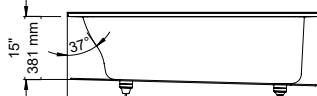

PIA 3260 AFR

59 3/4" x 31 7/8" x 19 1/2" [56.5 gallons]
with integrated tiling flange and skirt

*ABOVE-THE-FLOOR ROUGH (AFR)

GENERAL OPTIONS

Acrylic colors: white Standard
biscuit* or bone* (allow 3 weeks for delivery) Add \$395