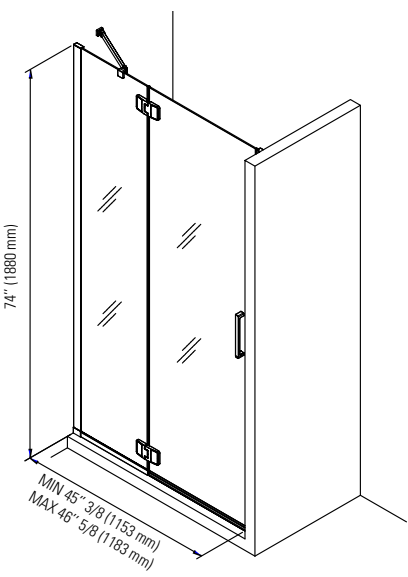

SPACE REQUIREMENT

AZELIA 48

All dimensions are approximate and subject to change without notice. Please refer to the installation guide before beginning the installation.