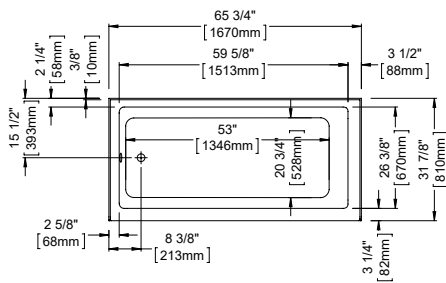

Note: The blower is never installed.

ALBANA 3266 AFR

65 3/4" x 31 7/8" x 19 3/4" [59.7 gallons]
with integrated tiling flange

* ABOVE-THE-FLOOR ROUGH (AFR)

Bathtub only left drain
Bathtub only right drain