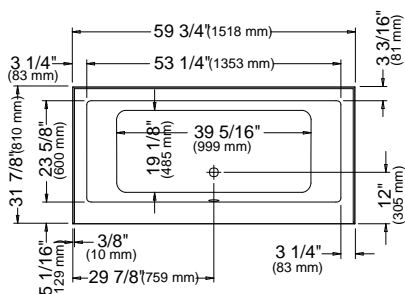

ZALEMA 3260 AFR

59 3/4" x 31 7/8" x 20 5/8" [50 gallons]
with integrated tiling flange

*ABOVE-THE-FLOOR ROUGH (AFR)

GENERAL OPTIONS

Acrylic colors: white Standard
biscuit* or bone* (allow 3 weeks for delivery) Add $395

Drain D105 (20"): chrome finish 62.4020.102.60 $185

Black neck pillow (12" x 4") 18.6000.100.20 $95

WHIRLPOOL OPTIONS

Finish for Whirlpool jets: white Standard
Other: chrome Add $200

Inline heater 110 V $375

ACTIV-AIR OPTIONS

Finish for Activ-Air jets: white Standard
Other: chrome Add $90

Blower hose extension 72" 95.5013.167.00 $100

Blower hose extension 96" 95.5013.168.00 $100

Blower extensions are necessary when the blower is located more than 4' from the pneumatic control.

* Customized product, non cancellable, non returnable.
All systems and options automatically come in the same colour as the bathtub unless otherwise specified on the purchase order.

E10.21012.0500 $1160

E15.21012.050030 $1965

Included: 6 round jets, two air controls, one 7.5 A pump and one pneumatic control.

E15.21012.050010 $2665

Included: 28 Activ-Air micro-jets, one blower with heating element (200 W) and one pneumatic control.

E15.21012.050031 $3515

Included: 6 round jets, 27 Activ-Air micro-jets, two air controls, one 7.5 A pump, one blower with heating element (200 W) and two pneumatic controls.

→ : Whirlpool jets   ○ : Activ-Air jets   S : Suction
T : Whirlpool control   A : Activ-Air control   P : Pump

Note: The blower is never installed.