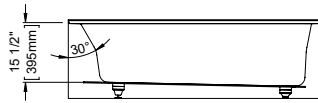

ALBANA 3266 AFR

with integrated tiling flange and skirt

*ABOVE-THE-FLOOR ROUGH (AFR)

Bathtub only left drain
Bathtub only right drain

E10.21222.5500 $1490
E10.21222.5000 $1490