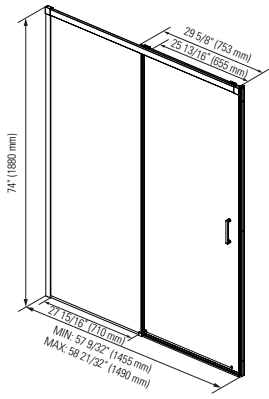

SELLA 60

All dimensions are approximate and subject to change without notice. Please refer to the installation guide before beginning the installation.