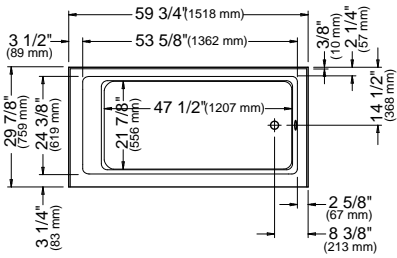

Textured bottom.

ASTICA 3060 ADA

59 3/4" x 29 7/8" x 14 1/4" [37 gallons]
with integrated tiling flange and skirt

Bathtub only left drain
Bathtub only right drain

E10.21310.5500 \$1200
E10.21310.5000 \$1200