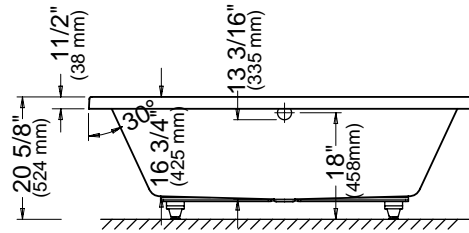

→ : Whirlpool jets ○ : Activ-Air jets S : Suction
T : Whirlpool control A : Activ-Air control P : Pump

Note: The blower is never installed.

ZALEMA 3266 AFR

66" x 32" x 20 5/8" [61 gallons]

*ABOVE-THE-FLOOR ROUGH (AFR)