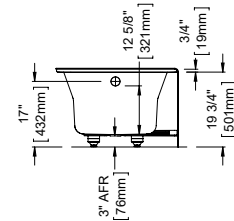

ALBANA 3266 AFR

with integrated tiling flange and skirt

*ABOVE-THE-FLOOR ROUGH (AFR)

Bathtub only left drain
Bathtub only right drain

E10.21222.5500 $1490
E10.21222.5000 $1490

Whirlpool left drain
Whirlpool right drain

E15.21222.550030 $2275
E15.21222.500030 $2275

Included: 6 round jets, two air controls, one 7.5 A pump and one pneumatic control.

Active-Air left drain
Active-Air right drain

E15.21222.550010 $2975
E15.21222.500010 $2975

Included: 36 Active-Air micro-jets, one blower with heating element (200 W) and one pneumatic control.

Whirlpool/Active-Air combo left drain
Whirlpool/Active-Air combo right drain

E15.21222.550031 $3825
E15.21222.500031 $3825

Included: 6 round jets, 35 Active-Air micro-jets, two air controls, one 7.5 A pump, one blower with heating element (200 W) and two pneumatic controls.

→ : Whirlpool jets   ○ : Active-Air jets   S : Suction
T : Whirlpool control   A : Active-Air control   P : Pump

Note: The blower is never installed.

GENERAL OPTIONS

Acrylic colors: white Standard
biscuit* or bone* (allow 3 weeks for delivery) Add $395

Available in left or right version (integrated tiling flange)
Integrated skirt

Drain D105 (20"): chrome finish **62.4020.102.60** $185

Black neck pillow (12" x 4") **18.6000.100.20** $95

WHIRLPOOL OPTIONS

Finish for Whirlpool jets: white Standard
Other: chrome Add $200

Inline heater 110 V $375

ACTIV-AIR OPTIONS

Finish for Active-Air jets: white Standard
Other: chrome Add $90

Blower hose extension 72" **95.5013.167.00** $100

Blower hose extension 96" **95.5013.168.00** $100

Blower extensions are necessary when the blower is located more than 4' from the pneumatic control.

* Customized product, non cancellable, non returnable.

All systems and options automatically come in the same colour as the bathtub unless otherwise specified on the purchase order.