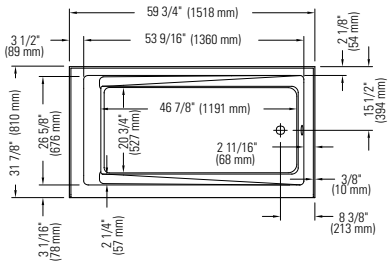

AZEA 3260

59 3/4" x 31 7/8" x 18" [54 gallons]
with integrated tiling flange and skirt

Bathtub only left drain
Bathtub only right drain

E10.21512.5500 $1260
E10.21512.5000 $1260

GENERAL OPTIONS

Acrylic colors: white (Standard)
biscuit* or bone* (allow 3 weeks for delivery) (Add $395)
Available in left or right version (integrated tiling flange)
Integrated skirt

Drain D105 (20"): chrome finish 62.4020.102.60 $185
Black neck pillow (12" x 4") 18.6000.100.20 $95

WHIRLPOOL OPTIONS

Finish for Whirlpool jets: white (Standard)
Other: chrome (Add $200)

Inline heater 110 V $375

ACTIV-AIR OPTIONS

Finish for Activ-Air jets: white (Standard)
Other: chrome (Add $90)

Blower hose extension 72" 95.5013.167.00 $100

Blower hose extension 96" 95.5013.168.00 $100

Blower extensions are necessary when the blower is located more than 4' from the pneumatic control.

* Customized product, non cancellable, non returnable.
All systems and options automatically come in the same colour as the bathtub unless otherwise specified on the purchase order.

Whirlpool left drain E15.21512.550030 $2055
Whirlpool right drain E15.21512.500030 $2055
Included: 6 round jets, two air controls, one 7.5 A pump and one pneumatic control.

Activ-Air left drain E15.21512.550010 $2755
Activ-Air right drain E15.21512.500010 $2755
Included: 32 Activ-Air micro-jets, one blower with heating element (200 W) and one pneumatic control.

Whirlpool/Activ-Air combo left drain E15.21512.550031 $3605
Whirlpool/Activ-Air combo right drain E15.21512.500031 $3605
Included: 6 round jets, 30 Activ-Air micro-jets, two air controls, one 7.5 A pump, one blower with heating element (200 W) and two pneumatic controls.

➔ : Whirlpool jets   ○ : Activ-Air jets   S : Suction
T : Whirlpool control   A : Activ-Air control   P : Pump

Note: The blower is never installed.