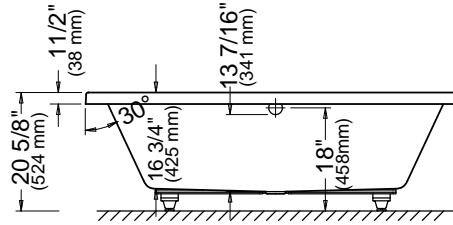

Note: The blower is never installed.

ZALEMA 3260 AFR

60" x 32" x 20 5/8" [50 gallons]

*ABOVE-THE-FLOOR ROUGH (AFR)

Bathtub only

E10.21012.0000 \$1160

Whirlpool

Included: 6 round jets, two air controls, one 7.5 A pump and one pneumatic control.