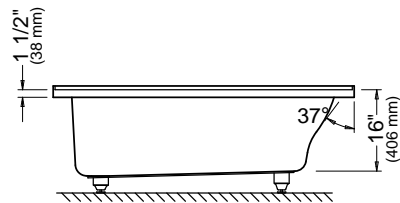

GENERAL OPTIONS

Acrylic colors: white		Standard
biscuit* or bone* (allow 3 weeks for delivery)		Add $395
Available in left or right version (integrated tiling flange)		
Drain D105 (20"): chrome finish	62.4020.102.60	$185
Black neck pillow (12" x 4")	18.6000.100.20	$95

WHIRLPOOL OPTIONS

Finish for Whirlpool jets: white		Standard
Other: chrome		Add $200
Inline heater 110 V		$375

ACTIV-AIR OPTIONS

Finish for Activ-Air jets: white		Standard
Other: chrome		Add $90
Blower hose extension 72"	95.5013.167.00	$100
Blower hose extension 96"	95.5013.168.00	$100

Blower extensions are necessary when the blower is located more than 4' from the pneumatic control.

* Customized product, non cancellable, non returnable.

All systems and options automatically come in the same colour as the bathtub unless otherwise specified on the purchase order.

Bathtub only left drain
Bathtub only right drain

E10.20710.4500	$1030
E10.20710.4000	$1030

Whirlpool left drain
Whirlpool right drain

E15.20710.450030	$1840
E15.20710.400030	$1840

Included: 6 round jets, two air controls, one 7.5 A pump and one pneumatic control.

Activ-Air left drain
Activ-Air right drain

E15.20710.450010	$2540
E15.20710.400010	$2540

Included: 29 Activ-Air micro-jets, one blower with heating element (200 W) and one pneumatic control.

Whirlpool/Activ-Air combo left drain
Whirlpool/Activ-Air combo right drain

E15.20710.450031	$3390
E15.20710.400031	$3390

Included: 6 round jets, 28 Activ-Air micro-jets, two air controls, one 7.5 A pump, one blower with heating element (200 W) and two pneumatic controls.

→ : Whirlpool jets   ○ : Activ-Air jets   S : Suction
T : Whirlpool control   A : Activ-Air control   P : Pump

Note: The blower is never installed.