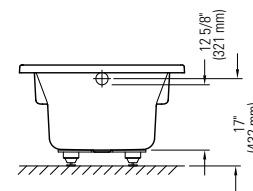

Note: The blower is never installed.

ZENYA 3260 AFR

60" x 32" x 19 3/4" [52 gallons]

* ABOVE-THE-FLOOR ROUGH (AFR)

Bathtub only

E10.18912.0000 \$1060

Whirlpool

Included: 6 round jets, two air controls, one 7.5 A pump and one pneumatic control.