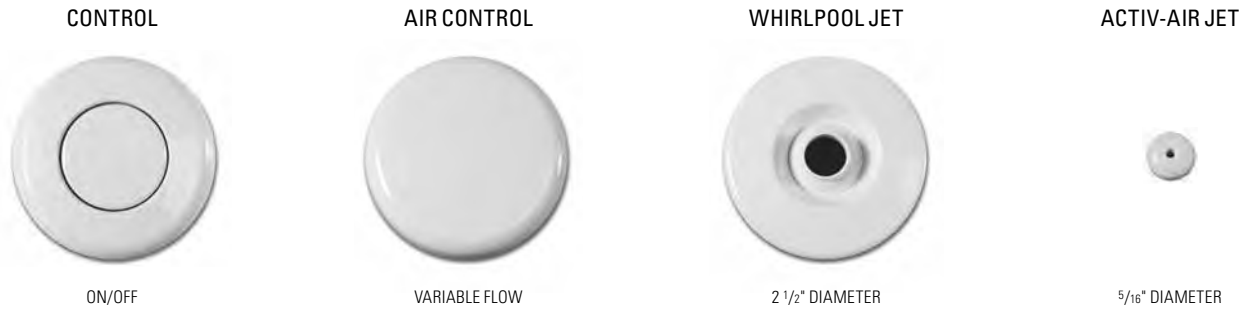

COLORS AND FINISHES**

CONTROLS AND JETS

OPTIONS

GEL BLACK NECK PILLOW

DIMENSIONS: 12" x 4 1/4" x 1 1/4"
18.6000.100.20

HANDLES

Length: 8"
95.7077.106.XX

FEATURES