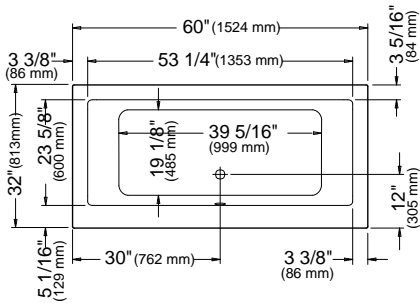

ZALEMA 3260 AFR

60" x 32" x 20 5/8" [50 gallons]

*ABOVE-THE-FLOOR ROUGH (AFR)

Bathtub only

E10.21012.0000 $1160

Whirlpool

Included: 6 round jets, two air controls, one 7.5 A pump and one pneumatic control.

E15.21012.000030 $1965

Activ-Air

Included: 28 Activ-Air micro-jets, one blower with heating element (200 W) and one pneumatic control.

E15.21012.000010 $2665

Whirlpool/Activ-Air combo

Included: 6 round jets, 27 Activ-Air micro-jets, two air controls, one 7.5 A pump, one blower with heating element (200 W) and two pneumatic controls.

E15.21012.000031 $3515

→ : Whirlpool jets   ○ : Activ-Air jets   S : Suction
T : Whirlpool control   A : Activ-Air control   P : Pump

Note: The blower is never installed.

GENERAL OPTIONS

Acrylic colors: white Standard
biscuit* or bone* (allow 3 weeks for delivery) Add $395

Drain D105 (20"): chrome finish **62.4020.102.60** $185

Black neck pillow (12" x 4") **18.6000.100.20** $95

WHIRLPOOL OPTIONS

Finish for Whirlpool jets: white Standard
Other: chrome Add $200

Inline heater 110 V $375

ACTIV-AIR OPTIONS

Finish for Activ-Air jets: white Standard
Other: chrome Add $90

Blower hose extension 72" **95.5013.167.00** $100

Blower hose extension 96" **95.5013.168.00** $100

Blower extensions are necessary when the blower is located more than 4' from the pneumatic control.

* Customized product, non cancellable, non returnable.

All systems and options automatically come in the same colour as the bathtub unless otherwise specified on the purchase order.