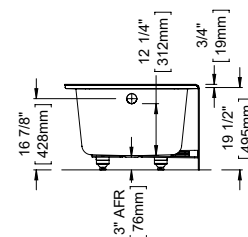

PIA 3260 AFR

59 3/4" x 31 7/8" x 19 1/2" [56.5 gallons]
with integrated tiling flange and skirt

*ABOVE-THE-FLOOR ROUGH (AFR)

GENERAL OPTIONS

Acrylic colors: white Standard
biscuit* or bone* (allow 3 weeks for delivery) Add \$395