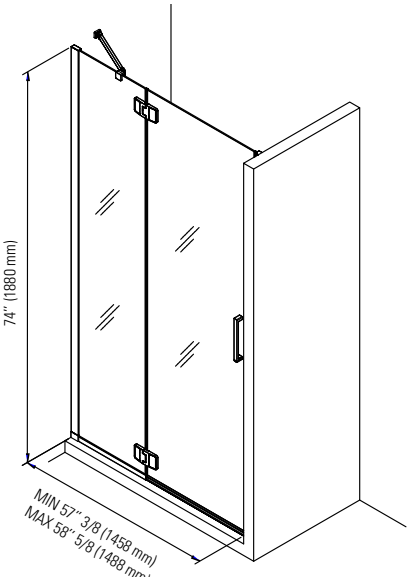

AZELIA 60

All dimensions are approximate and subject to change without notice. Please refer to the installation guide before beginning the installation.