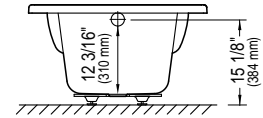

Note: The blower is never installed.

VELONA 3260

60" x 32" x 17 3/4" [48 gallons]

Bathtub only

E10.16812.0000 \$1040

Whirlpool

Included: 6 round jets, two air controls, one 7.5 A pump and one pneumatic control.