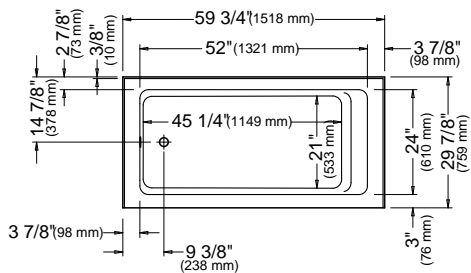

GENERAL OPTIONS

Acrylic colors: white		Standard
biscuit* or bone* (allow 3 weeks for delivery)		Add $395
Available in left or right version (integrated tiling flange)		
Drain D105 (20"): chrome finish	62.4020.102.60	$185
Black neck pillow (12" x 4")	18.6000.100.20	$95

WHIRLPOOL OPTIONS

Finish for Whirlpool jets: white		Standard
Other: chrome		Add $200
Inline heater 110 V		$375

ACTIV-AIR OPTIONS

Finish for Activ-Air jets: white		Standard
Other: chrome		Add $90
Blower hose extension 72"	95.5013.167.00	$100
Blower hose extension 96"	95.5013.168.00	$100

Blower extensions are necessary when the blower is located more than 4' from the pneumatic control.

* Customized product, non cancellable, non returnable.

All systems and options automatically come in the same colour as the bathtub unless otherwise specified on the purchase order.

Bathtub only left drain
Bathtub only right drain

E10.20710.4500	$1030
E10.20710.4000	$1030

Whirlpool left drain
Whirlpool right drain

E15.20710.450030	$1840
E15.20710.400030	$1840

Included: 6 round jets, two air controls, one 7.5 A pump and one pneumatic control.

Activ-Air left drain
Activ-Air right drain

E15.20710.450010	$2540
E15.20710.400010	$2540

Included: 29 Activ-Air micro-jets, one blower with heating element (200 W) and one pneumatic control.

Whirlpool/Activ-Air combo left drain
Whirlpool/Activ-Air combo right drain

E15.20710.450031	$3390
E15.20710.400031	$3390

Included: 6 round jets, 28 Activ-Air micro-jets, two air controls, one 7.5 A pump, one blower with heating element (200 W) and two pneumatic controls.

→ : Whirlpool jets   ○ : Activ-Air jets   S : Suction
T : Whirlpool control   A : Activ-Air control   P : Pump

Note: The blower is never installed.