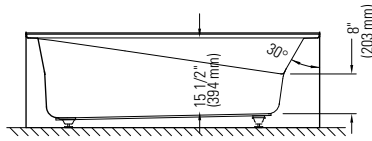

→ : Whirlpool jets ○ : Activ-Air jets S : Suction
T : Whirlpool control A : Activ-Air control P : Pump

Note: The blower is never installed.

AZEA 3260

59 3/4" x 31 7/8" x 18" [54 gallons]
with integrated tiling flange and skirt