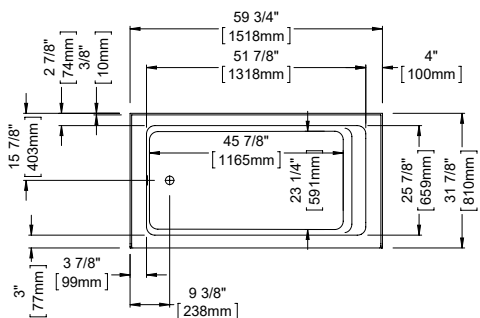

PIA 3260 AFR

59 3/4" x 31 7/8" x 19 1/2" [56.5 gallons]
with integrated tiling flange and skirt

*ABOVE-THE-FLOOR ROUGH (AFR)

GENERAL OPTIONS

Acrylic colors: white Standard
biscuit* or bone* (allow 3 weeks for delivery) Add $395

Available in left or right version (integrated tiling flange)

Integrated skirt

Drain D105 (20"): chrome finish 62.4020.102.60 $185

Black neck pillow (12" x 4") 18.6000.100.20 $95

WHIRLPOOL OPTIONS

Finish for Whirlpool jets: white Standard
Other: chrome Add $200

Inline heater 110 V $375

ACTIV-AIR OPTIONS

Finish for Activ-Air jets: white Standard
Other: chrome Add $90

Blower hose extension 72" 95.5013.167.00 $100

Blower hose extension 96" 95.5013.168.00 $100

Blower extensions are necessary when the blower is located more than 4' from the pneumatic control.

* Customized product, non cancellable, non returnable.

All systems and options automatically come in the same colour as the bathtub unless otherwise specified on the purchase order.

Bathtub only left drain
Bathtub only right drain

E10.20712.5500 $1260
E10.20712.5000 $1260

Whirlpool left drain
Whirlpool right drain

E15.20712.550030 $2055
E15.20712.500030 $2055

Included: 6 round jets, two air controls, one 7.5 A pump and one pneumatic control.

Activ-Air left drain
Activ-Air right drain

E15.20712.550010 $2755
E15.20712.500010 $2755

Included: 32 Activ-Air micro-jets, one blower with heating element (200 W) and one pneumatic control.

Whirlpool/Activ-Air combo left drain
Whirlpool/Activ-Air combo right drain

E15.20712.550031 $3605
E15.20712.500031 $3605

Included: 6 round jets, 31 Activ-Air micro-jets, two air controls, one 7.5 A pump, one blower with heating element (200 W) and two pneumatic controls.

→ : Whirlpool jets   ○ : Activ-Air jets   S : Suction
T : Whirlpool control   A : Activ-Air control   P : Pump

Note: The blower is never installed.