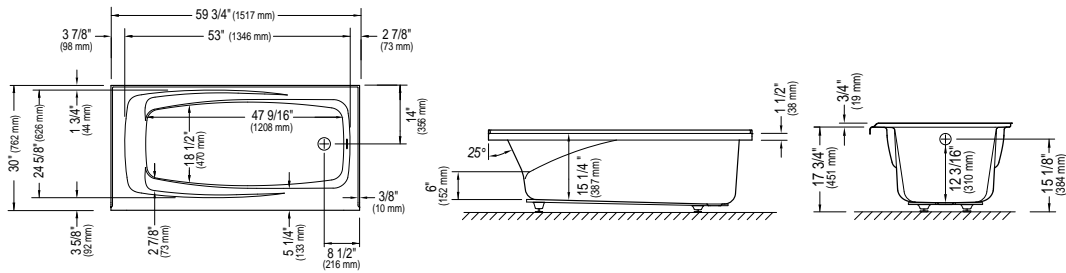

Note: The blower is never installed.

JUNA 3060

59 3/4" x 30" x 17 3/4" [47 gallons]
with integrated tiling flange

60" JUNA SKIRT

Bathtub only left drain
Bathtub only right drain

E10.16710.4500 \$1090
E10.16710.4000 \$1090