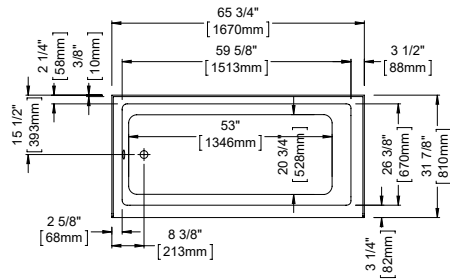

ALBANA 3266 AFR

with integrated tiling flange and skirt

*ABOVE-THE-FLOOR ROUGH (AFR)

Bathtub only left drain
Bathtub only right drain

E10.21222.5500 $1490
E10.21222.5000 $1490

Whirlpool left drain
Whirlpool right drain

E15.21222.550030 $2275
E15.21222.500030 $2275

Included: 6 round jets, two air controls, one 7.5 A pump and one pneumatic control.

Active-Air left drain
Active-Air right drain

E15.21222.550010 $2975
E15.21222.500010 $2975

Included: 36 Active-Air micro-jets, one blower with heating element (200 W) and one pneumatic control.

Whirlpool/Active-Air combo left drain
Whirlpool/Active-Air combo right drain

E15.21222.550031 $3825
E15.21222.500031 $3825

Included: 6 round jets, 35 Active-Air micro-jets, two air controls, one 7.5 A pump, one blower with heating element (200 W) and two pneumatic controls.

→ : Whirlpool jets   ○ : Active-Air jets   S : Suction
T : Whirlpool control   A : Active-Air control   P : Pump

Note: The blower is never installed.

GENERAL OPTIONS

Acrylic colors: white Standard
biscuit* or bone* (allow 3 weeks for delivery) Add $395

Available in left or right version (integrated tiling flange)
Integrated skirt

Drain D105 (20"): chrome finish **62.4020.102.60** $185

Black neck pillow (12" x 4") **18.6000.100.20** $95

WHIRLPOOL OPTIONS

Finish for Whirlpool jets: white Standard
Other: chrome Add $200

Inline heater 110 V $375

ACTIV-AIR OPTIONS

Finish for Active-Air jets: white Standard
Other: chrome Add $90

Blower hose extension 72" **95.5013.167.00** $100

Blower hose extension 96" **95.5013.168.00** $100

Blower extensions are necessary when the blower is located more than 4' from the pneumatic control.

* Customized product, non cancellable, non returnable.

All systems and options automatically come in the same colour as the bathtub unless otherwise specified on the purchase order.