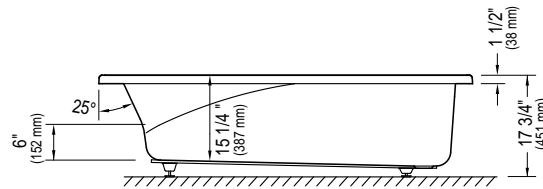

Note: The blower is never installed.

VELONA 3266

66" x 32" x 17 3/4" [54 gallons]

Bathtub only

E10.16822.0000 \$1420

Whirlpool

Included: 6 round jets, two air controls, one 7.5 A pump and one pneumatic control.