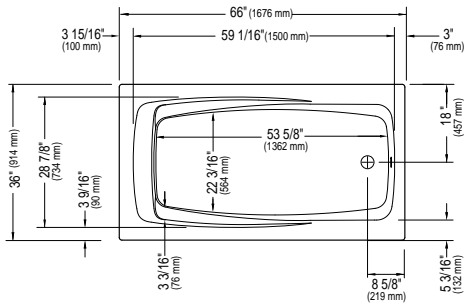

Note: The blower is never installed.

VELONA 3666

66" x 36" x 17 3/4" [64 gallons]

Bathtub only

E10.16825.0000 \$1480

Whirlpool

Included: 6 round jets, two air controls, one 7.5 A pump and one pneumatic control.