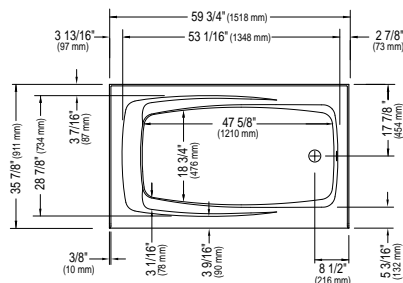

VELONA 3660

59 3/4" x 35 7/8" x 17 3/4" [57 gallons]
with integrated tiling flange

Bathtub only left drain
Bathtub only right drain

E10.16816.4500 $1220
E10.16816.4000 $1220

Whirlpool left drain
Whirlpool right drain

E15.16816.450030 $2025
E15.16816.400030 $2025

Included: 6 round jets, two air controls, one 7.5 A pump and one pneumatic control.

Activ-Air left drain
Activ-Air right drain

E15.16816.450010 $2725
E15.16816.400010 $2725

Included: 31 Activ-Air micro-jets, one blower with heating element (200 W) and one pneumatic control.

Whirlpool/Activ-Air combo left drain
Whirlpool/Activ-Air combo right drain

E15.16816.450031 $3575
E15.16816.400031 $3575

Included: 6 round jets, 30 Activ-Air micro-jets, two air controls, one 7.5 A pump, one blower with heating element (200 W) and two pneumatic controls.

→ : Whirlpool jets   ○ : Activ-Air jets   S : Suction
T : Whirlpool control   A : Activ-Air control   P : Pump

Note: The blower is never installed.

GENERAL OPTIONS

Acrylic colors: white Standard
biscuit* or bone* (allow 3 weeks for delivery) Add $395

Available in left or right version (integrated tiling flange)

60" Velona skirt (not factory-installed) **E12.16860.0000** $455

Drain D105 (20"): chrome finish **62.4020.102.60** $185

Black neck pillow (12" x 4") **18.6000.100.20** $95

WHIRLPOOL OPTIONS

Finish for Whirlpool jets: white Standard
Other: chrome Add $200

Inline heater 110 V $375

ACTIV-AIR OPTIONS

Finish for Activ-Air jets: white Standard
Other: chrome Add $90

Blower hose extension 72" **95.5013.167.00** $100

Blower hose extension 96" **95.5013.168.00** $100

Blower extensions are necessary when the blower is located more than 4' from the pneumatic control.

* Customized product, non cancellable, non returnable.

All systems and options automatically come in the same colour as the bathtub unless otherwise specified on the purchase order.

Textured bottom.