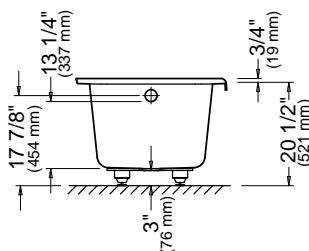

GENERAL OPTIONS

Acrylic colors: white		Standard
biscuit* or bone* (allow 3 weeks for delivery)		Add $395
Available in left or right version (integrated tiling flange)		
Drain D105 (20"): chrome finish	62.4020.102.60	$185
Black neck pillow (12" x 4")	18.6000.100.20	$95

WHIRLPOOL OPTIONS

Finish for Whirlpool jets: white		Standard
Other: chrome		Add $200
Inline heater 110 V		$375

ACTIV-AIR OPTIONS

Finish for Activ-Air jets: white		Standard
Other: chrome		Add $90
Blower hose extension 72"	95.5013.167.00	$100
Blower hose extension 96"	95.5013.168.00	$100

Blower extensions are necessary when the blower is located more than 4' from the pneumatic control.

* Customized product, non cancellable, non returnable.

All systems and options automatically come in the same colour as the bathtub unless otherwise specified on the purchase order.

Bathtub only left drain
Bathtub only right drain

E10.20710.4500	$1030
E10.20710.4000	$1030

Whirlpool left drain
Whirlpool right drain

E15.20710.450030	$1840
E15.20710.400030	$1840

Included: 6 round jets, two air controls, one 7.5 A pump and one pneumatic control.

Activ-Air left drain
Activ-Air right drain

E15.20710.450010	$2540
E15.20710.400010	$2540

Included: 29 Activ-Air micro-jets, one blower with heating element (200 W) and one pneumatic control.

Whirlpool/Activ-Air combo left drain
Whirlpool/Activ-Air combo right drain

E15.20710.450031	$3390
E15.20710.400031	$3390

Included: 6 round jets, 28 Activ-Air micro-jets, two air controls, one 7.5 A pump, one blower with heating element (200 W) and two pneumatic controls.

→ : Whirlpool jets   ○ : Activ-Air jets   S : Suction
T : Whirlpool control   A : Activ-Air control   P : Pump

Note: The blower is never installed.