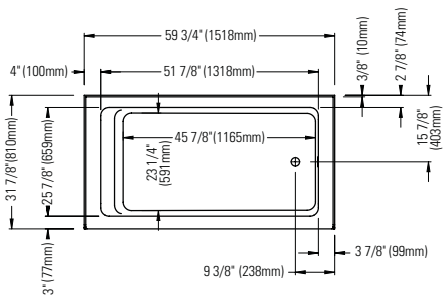

PIA 3260

59 3/4" x 31 7/8" x 17 3/4" [56.5 gallons]
with integrated tiling flange and skirt

Bathtub only left drain
Bathtub only right drain

E10.20912.5500 $1260
E10.20912.5000 $1260

Whirlpool left drain
Whirlpool right drain

E15.20912.550030 $2055
E15.20912.500030 $2055

Included: 6 round jets, two air controls, one 7.5 A pump and one pneumatic control.

Activ-Air left drain
Activ-Air right drain

E15.20912.550010 $2755
E15.20912.500010 $2755

Included: 32 Activ-Air micro-jets, one blower with heating element (200 W) and one pneumatic control.

Whirlpool/Activ-Air combo left drain
Whirlpool/Activ-Air combo right drain

E15.20912.550031 $3605
E15.20912.500031 $3605

Included: 6 round jets, 31 Activ-Air micro-jets, two air controls, one 7.5 A pump, one blower with heating element (200 W) and two pneumatic controls.

→ : Whirlpool jets   ○ : Activ-Air jets   S : Suction
T : Whirlpool control   A : Activ-Air control   P : Pump

Note: The blower is never installed.

GENERAL OPTIONS

Acrylic colors: white Standard
biscuit* or bone* (allow 3 weeks for delivery) Add $395

Available in left or right version (integrated tiling flange)

Integrated skirt

Drain D105 (20"): chrome finish **62.4020.102.60** $185

Black neck pillow (12" x 4") **18.6000.100.20** $95

WHIRLPOOL OPTIONS

Finish for Whirlpool jets: white Standard
Other: chrome Add $200

Inline heater 110 V $375

ACTIV-AIR OPTIONS

Finish for Activ-Air jets: white Standard
Other: chrome Add $90

Blower hose extension 72" **95.5013.167.00** $100

Blower hose extension 96" **95.5013.168.00** $100

Blower extensions are necessary when the blower is located more than 4' from the pneumatic control.

* Customized product, non cancellable, non returnable.

All systems and options automatically come in the same colour as the bathtub unless otherwise specified on the purchase order.