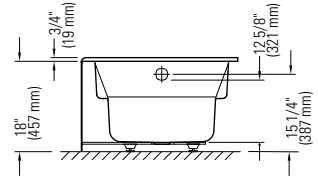

AZEA 3260

59 3/4" x 31 7/8" x 18" [54 gallons]
with integrated tiling flange and skirt

Bathtub only left drain
Bathtub only right drain

E10.21512.5500 $1260
E10.21512.5000 $1260

GENERAL OPTIONS

Acrylic colors: white (Standard)
biscuit* or bone* (allow 3 weeks for delivery) (Add $395)
Available in left or right version (integrated tiling flange)
Integrated skirt

Drain D105 (20"): chrome finish 62.4020.102.60 $185
Black neck pillow (12" x 4") 18.6000.100.20 $95

WHIRLPOOL OPTIONS

Finish for Whirlpool jets: white (Standard)
Other: chrome (Add $200)

Inline heater 110 V $375

ACTIV-AIR OPTIONS

Finish for Activ-Air jets: white (Standard)
Other: chrome (Add $90)

Blower hose extension 72" 95.5013.167.00 $100

Blower hose extension 96" 95.5013.168.00 $100

Blower extensions are necessary when the blower is located more than 4' from the pneumatic control.

* Customized product, non cancellable, non returnable.
All systems and options automatically come in the same colour as the bathtub unless otherwise specified on the purchase order.

Whirlpool left drain E15.21512.550030 $2055
Whirlpool right drain E15.21512.500030 $2055
Included: 6 round jets, two air controls, one 7.5 A pump and one pneumatic control.

Activ-Air left drain E15.21512.550010 $2755
Activ-Air right drain E15.21512.500010 $2755
Included: 32 Activ-Air micro-jets, one blower with heating element (200 W) and one pneumatic control.

Whirlpool/Activ-Air combo left drain E15.21512.550031 $3605
Whirlpool/Activ-Air combo right drain E15.21512.500031 $3605
Included: 6 round jets, 30 Activ-Air micro-jets, two air controls, one 7.5 A pump, one blower with heating element (200 W) and two pneumatic controls.

➔ : Whirlpool jets   ○ : Activ-Air jets   S : Suction
T : Whirlpool control   A : Activ-Air control   P : Pump

Note: The blower is never installed.