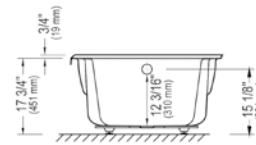

72" VELONA SKIRT

GENERAL OPTIONS

Acrylic colors: white Standard
biscuit* or bone* (allow 3 weeks for delivery) Add $395

Available in left or right version (integrated tiling flange)

72" Velona skirt (not factory-installed) **E12.16872.0000** $515

Drain D105 (20"): chrome finish **62.4020.102.60** $185

Black neck pillow (12" x 4") **18.6000.100.20** $95

WHIRLPOOL OPTIONS

Finish for Whirlpool jets: white Standard
Other: chrome Add $200

Inline heater 110 V $375

ACTIV-AIR OPTIONS

Finish for Activ-Air jets: white Standard
Other: chrome Add $90

Blower hose extension 72" **95.5013.167.00** $100

Blower hose extension 96" **95.5013.168.00** $100

Blower extensions are necessary when the blower is located more than 4' from the pneumatic control.

* Customized product, non cancellable, non returnable.

All systems and options automatically come in the same colour as the bathtub unless otherwise specified on the purchase order.

Textured bottom.

Bathtub only left drain
Bathtub only right drain

E10.16828.4500 $1535
E10.16828.4000 $1535