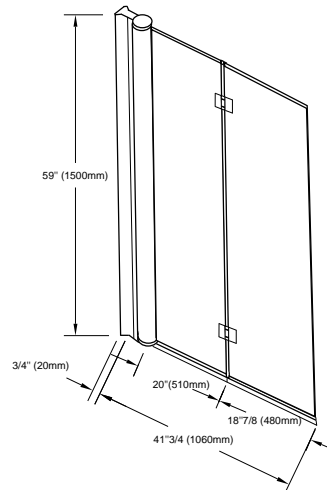

HERENCIA

Opening angle: 180° angle outward

DESCRIPTIONS

2 panels clear tempered glass door.

Can be installed left or right.

Square brass hinges.

Hand polished aluminum extrusions easy to install and allows a 3/4" adjustment on either side for walls that are out of plumb.

6 mm tempered glass with polished edges.

Wall panel (pivot 180°).

2nd panel (pivot 180° and 20° inside).

HERENCIA BATHTUB DOOR

Chrome/Clear   **32.1298.092.30** $950