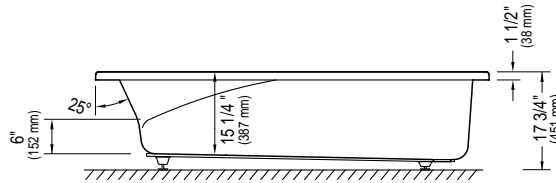

CONTROL

- Built in to the shell of the bathtub
- Easy start-up

bathubs, showers and bases
acrylic

VELONA 3672

72" x 36" x 17 3/4" [71 gallons]

Bathtub only

E10.16828.0000 \$1535

Whirlpool