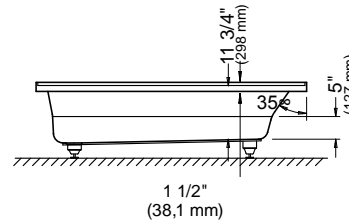

Note: The blower is never installed.

ASTICA 3060 AFR

59 3/4" x 29 7/8" x 16" [37 gallons]
with integrated tiling flange

*ABOVE-THE-FLOOR ROUGH (AFR)

GENERAL OPTIONS

Acrylic colors: white		Standard
biscuit* or bone* (allow 3 weeks for delivery)		Add \$395
Available in left or right version (integrated tiling flange)		
Drain D105 (20"): chrome finish	62.4020.102.60	\$185
Black neck pillow (12" x 4")	18.6000.100.20	\$95