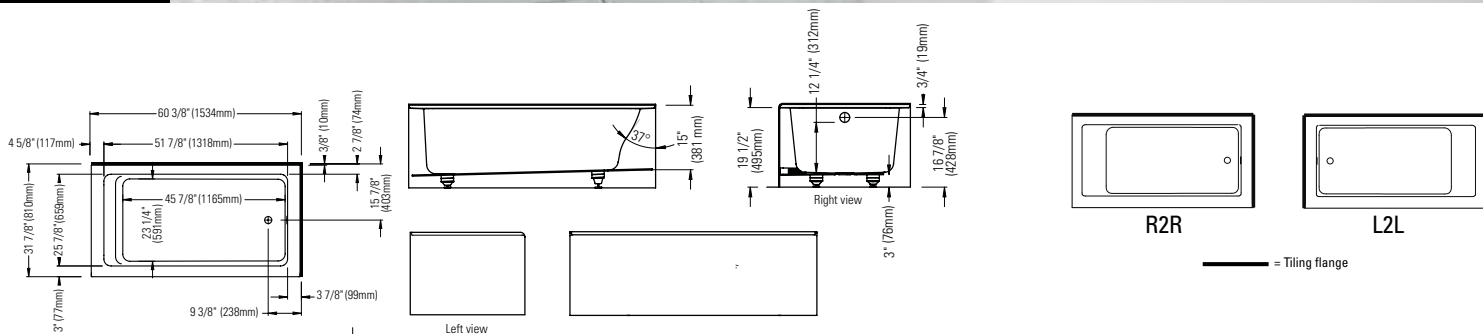

PIA 3260 AFR

60 3/8" x 31 7/8" x 19 1/2" [56.5 gallons]

With integrated tiling flange and integrated skirt on two sides. The skirt is on the front of the bathtub and behind the backrest.

Bathtub only left drain
Bathtub only right drain

E10.20712.5700 $2200
E10.20712.5200 $2200

Activ-Air left drain
Activ-Air right drain

E15.20712.570010 $3700
E15.20712.520010 $3700

Included: 30 Activ-Air micro-jets, one blower with heating element (200 W) and one pneumatic control.

○ : Activ-Air jets   A : Activ-Air control

Note: The blower is never installed.

GENERAL OPTIONS

Acrylic colors: white		Standard
Drain D105 (20"): chrome finish	62.4020.102.60	$185
Black neck pillow (12" x 4")	18.6000.100.20	$95

ACTIV-AIR OPTIONS

Finish for Activ-Air jets: white		Standard
Other: chrome		Add $90
Blower hose extension 72"	95.5013.167.00	$100
Blower hose extension 96"	95.5013.168.00	$100

Blower extensions are necessary when the blower is located more than 4' from the pneumatic control.

* Customized product, non cancellable, non returnable.

All systems and options automatically come in the same colour as the bathtub unless otherwise specified on the purchase order.