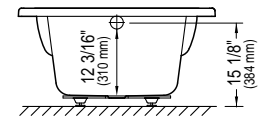

CONTROL

- Built in to the shell of the bathtub
- Easy start-up

bathubs, showers and bases
acrylic

VELONA 3672

72" x 36" x 17 3/4" [71 gallons]

Bathtub only

E10.16828.0000 \$1535

Whirlpool