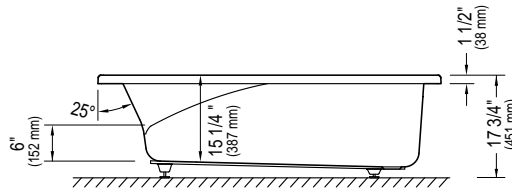

* Customized product, non cancellable, non returnable.

All systems and options automatically come in the same colour as the bathtub unless otherwise specified on the purchase order.

VELONA 3660

60" x 36" x 17 3/4" [57 gallons]