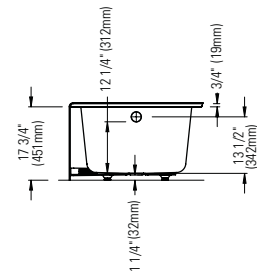

Note: The blower is never installed.

PIA 3260

59 3/4" x 31 7/8" x 17 3/4" [56.5 gallons]
with integrated tiling flange and skirt

Bathtub only left drain
Bathtub only right drain

E10.20912.5500 \$1260
E10.20912.5000 \$1260