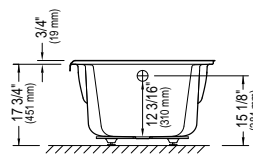

59 3/4" x 31 7/8" x 17 3/4" [48 gallons]
with integrated tiling flange

60" VELONA SKIRT

GENERAL OPTIONS

Acrylic colors: white Standard
biscuit* or bone* (allow 3 weeks for delivery) Add \$395

Available in left or right version (integrated tiling flange)