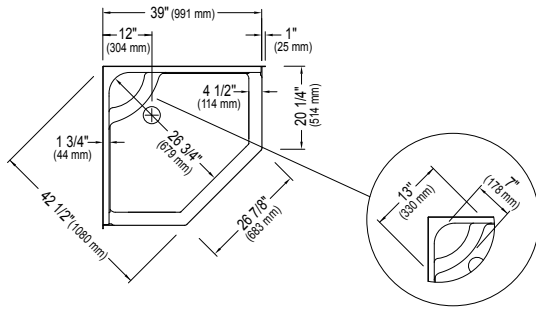

Textured bottom.

SATURNE NEO-ANGLE

39" x 39" x 76 3/4"

SHOWER OPTIONS

Acrylic colors: white Standard
 biscuit* or bone* (allow 3 weeks for delivery) Add \$395

COMPATIBLE DOOR

Ovada 38 (pivot)

Chrome/Clear **E30.1237.337.30** \$995