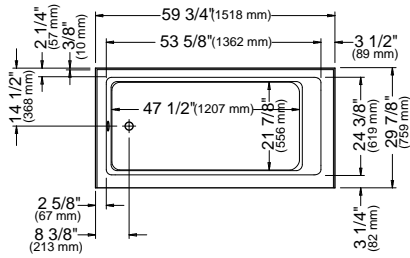

Note: The blower is never installed.

ASTICA 3060 AFR

59 3/4" x 29 7/8" x 16" [37 gallons]
with integrated tiling flange

*ABOVE-THE-FLOOR ROUGH (AFR)

GENERAL OPTIONS

Acrylic colors: white		Standard
biscuit* or bone* (allow 3 weeks for delivery)		Add \$395
Available in left or right version (integrated tiling flange)		
Drain D105 (20"): chrome finish	62.4020.102.60	\$185
Black neck pillow (12" x 4")	18.6000.100.20	\$95