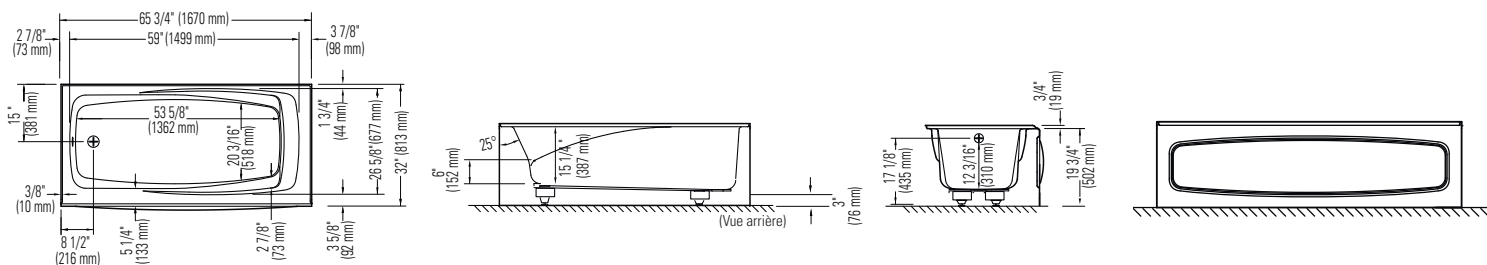

65 3/4" x 32" x 19 3/4" [58 gallons]
with integrated tiling flange and skirt

*ABOVE-THE-FLOOR ROUGH (AFR)

GENERAL OPTIONS

Acrylic colors: white	Standard
biscuit* or bone* (allow 3 weeks for delivery)	Add \$395
Available in left or right version (integrated tiling flange)	
Integrated skirt	