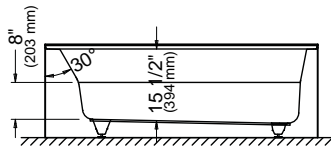

→ : Whirlpool jets ○ : Activ-Air jets S : Suction
T : Whirlpool control A : Activ-Air control P : Pump

Note: The blower is never installed.

ALBANA 3060

59 3/4" x 29 7/8" x 18 1/4" [47 gallons]
with integrated tiling flange and skirt