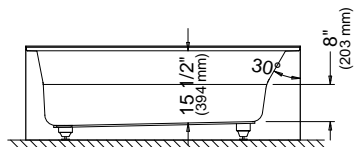

ALBANA 3060 AFR

59 3/4" x 29 7/8" x 20" [47 gallons]
with integrated tiling flange and skirt

*ABOVE-THE-FLOOR ROUGH (AFR)

GENERAL OPTIONS

Acrylic colors: white Standard
biscuit* or bone* (allow 3 weeks for delivery) Add $395

Available in left or right version (integrated tiling flange)

Integrated skirt

Drain D105 (20"): chrome finish 62.4020.102.60 $185

Black neck pillow (12" x 4") 18.6000.100.20 $95

WHIRLPOOL OPTIONS

Finish for Whirlpool jets: white Standard
Other: chrome Add $200

Inline heater 110 V $375

ACTIV-AIR OPTIONS

Finish for Activ-Air jets: white Standard
Other: chrome Add $90

Blower hose extension 72" 95.5013.167.00 $100

Blower hose extension 96" 95.5013.168.00 $100

Blower extensions are necessary when the blower is located more than 4' from the pneumatic control.

* Customized product, non cancellable, non returnable.

All systems and options automatically come in the same colour as the bathtub unless otherwise specified on the purchase order.

Bathtub only left drain
Bathtub only right drain

E10.21210.5500 $1200
E10.21210.5000 $1200

Whirlpool left drain
Whirlpool right drain

E15.21210.550030 $2000
E15.21210.500030 $2000

Included: 6 round jets, two air controls, one 7.5 A pump and one pneumatic control.

Activ-Air left drain
Activ-Air right drain

E15.21210.550010 $2700
E15.21210.500010 $2700

Included: 32 Activ-Air micro-jets, one blower with heating element (200 W) and one pneumatic control.

Whirlpool/Activ-Air combo left drain
Whirlpool/Activ-Air combo right drain

E15.21210.550031 $3550
E15.21210.500031 $3550

Included: 6 round jets, 31 Activ-Air micro-jets, two air controls, one 7.5 A pump, one blower with heating element (200 W) and two pneumatic controls.

→ : Whirlpool jets   ○ : Activ-Air jets   S : Suction
T : Whirlpool control   A : Activ-Air control   P : Pump

Note: The blower is never installed.