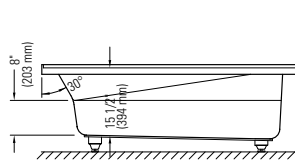

ZENYA 3260 AFR

59 3/4" x 31 7/8" x 19 3/4" [52 gallons]
with integrated tiling flange

*ABOVE-THE-FLOOR ROUGH (AFR)