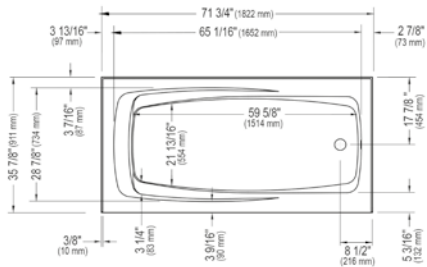

GENERAL OPTIONS

Acrylic colors: white Standard
biscuit* or bone* (allow 3 weeks for delivery) Add $395

Available in left or right version (integrated tiling flange)

72" Velona skirt (not factory-installed) **E12.16872.0000** $515

Drain D105 (20"): chrome finish **62.4020.102.60** $185

Black neck pillow (12" x 4") **18.6000.100.20** $95

WHIRLPOOL OPTIONS

Finish for Whirlpool jets: white Standard
Other: chrome Add $200

Inline heater 110 V $375

ACTIV-AIR OPTIONS

Finish for Activ-Air jets: white Standard
Other: chrome Add $90

Blower hose extension 72" **95.5013.167.00** $100

Blower hose extension 96" **95.5013.168.00** $100

Blower extensions are necessary when the blower is located more than 4' from the pneumatic control.

* Customized product, non cancellable, non returnable.

All systems and options automatically come in the same colour as the bathtub unless otherwise specified on the purchase order.

Textured bottom.

Bathtub only left drain
Bathtub only right drain

E10.16828.4500 $1535
E10.16828.4000 $1535

Whirlpool left drain
Whirlpool right drain

E15.16828.450030 $2315
E15.16828.400030 $2315

Included: 6 round jets, two air controls, one 7.5 A pump and one pneumatic control.

Activ-Air left drain
Activ-Air right drain

E15.16828.450010 $3015
E15.16828.400010 $3015

Included: 39 Activ-Air micro-jets, one blower with heating element (200 W) and one pneumatic control.

Whirlpool/Activ-Air combo left drain
Whirlpool/Activ-Air combo right drain

E15.16828.450031 $3865
E15.16828.400031 $3865

Included: 6 round jets, 38 Activ-Air micro-jets, two air controls, one 7.5 A pump, one blower with heating element (200 W) and two pneumatic controls.

→ : Whirlpool jets   ○ : Activ-Air jets   S : Suction
T : Whirlpool control   A : Activ-Air control   P : Pump

Note: The blower is never installed.