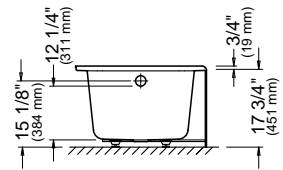

Note: The blower is never installed.

PIA 3060

59 3/4" x 29 7/8" x 17 3/4" [53 gallons]
with integrated tiling flange and skirt

Bathtub only left drain
Bathtub only right drain

E10.20910.5500 \$1200
E10.20910.5000 \$1200