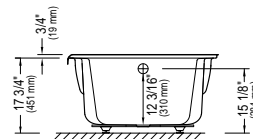

VELONA 3666

65 3/4" x 35 7/8" x 17 3/4" [64 gallons]
with integrated tiling flange

GENERAL OPTIONS

Acrylic colors: white Standard
biscuit* or bone* (allow 3 weeks for delivery) Add $395

Available in left or right version (integrated tiling flange)

66" Velona skirt (not factory-installed) **E12.16866.0000** $490

Drain D105 (20"): chrome finish **62.4020.102.60** $185

Black neck pillow (12" x 4") **18.6000.100.20** $95

WHIRLPOOL OPTIONS

Finish for Whirlpool jets: white Standard
Other: chrome Add $200

Inline heater 110 V $375

ACTIV-AIR OPTIONS

Finish for Activ-Air jets: white Standard
Other: chrome Add $90

Blower hose extension 72" **95.5013.167.00** $100

Blower hose extension 96" **95.5013.168.00** $100

Blower extensions are necessary when the blower is located more than 4' from the pneumatic control.

* Customized product, non cancellable, non returnable.

All systems and options automatically come in the same colour as the bathtub unless otherwise specified on the purchase order.

Textured bottom.

Bathtub only left drain
Bathtub only right drain

E10.16825.4500 $1480
E10.16825.4000 $1480

Whirlpool left drain
Whirlpool right drain

E15.16825.450030 $2265
E15.16825.400030 $2265

Included: 6 round jets, two air controls, one 7.5 A pump and one pneumatic control.

Activ-Air left drain
Activ-Air right drain

E15.16825.450010 $2965
E15.16825.400010 $2965

Included: 35 Activ-Air micro-jets, one blower with heating element (200 W) and one pneumatic control.

Whirlpool/Activ-Air combo left drain
Whirlpool/Activ-Air combo right drain

E15.16825.450031 $3815
E15.16825.400031 $3815

Included: 6 round jets, 34 Activ-Air micro-jets, two air controls, one 7.5 A pump, one blower with heating element (200 W) and two pneumatic controls.