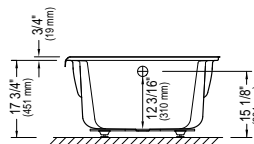

→ : Whirlpool jets ○ : Activ-Air jets S : Suction
 T : Whirlpool control A : Activ-Air control P : Pump

Note: The blower is never installed.

VELONA 3660

59 3/4" x 35 7/8" x 17 3/4" [57 gallons]
with integrated tiling flange