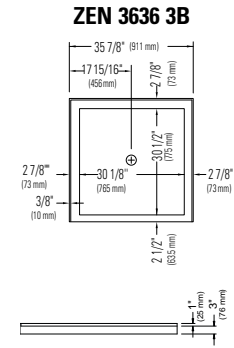

BASE ZEN 3636 AF
35 7/8" x 35 7/8" x 2 1/2"

ZEN 3636 SHOWER BASE

Acrylic colors: white
biscuit* or bone* (allow 3 weeks for delivery) Standard
Add $395

Integrated tiling flange included on 2 or 3 sides (Please specify)

DOORS

AZELIA 36 (front panels only)

Chrome/Clear **31.1308.022.30** $1100

AZELIA 3636 (front panels and return glass panel)

Chrome/Clear **31.1308.223.30** $1300

SELLA 3636 (front panels and return glass panel)

Chrome/Clear **31.1324.224.30** $1350

Leak-barrier base

BASE ZEN 3636 RO AF
35 3/8" x 35 3/8" x 2 1/8"

ZEN 3636 RO SHOWER BASE

Acrylic colors: white
biscuit* or bone* (allow 3 weeks for delivery) Standard
Add $395

Corner shower base with neo-round front

Integrated Tiling Flange

DOORS

BAROLO (central sliding)

Chrome/Clear **E30.1224.225.30** $995

Leak-barrier base