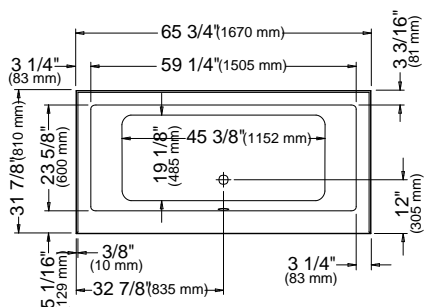

ZALEMA 3266 AFR

65 3/4" x 31 7/8" x 20 5/8" [61 gallons]
with integrated tiling flange

*ABOVE-THE-FLOOR ROUGH (AFR)

GENERAL OPTIONS

Acrylic colors: white Standard
biscuit* or bone* (allow 3 weeks for delivery) Add $395

Drain D105 (20"): chrome finish 62.4020.102.60 $185

Black neck pillow (12" x 4") 18.6000.100.20 $95

WHIRLPOOL OPTIONS

Finish for Whirlpool jets: white Standard
Other: chrome Add $200

Inline heater 110 V $375

ACTIV-AIR OPTIONS

Finish for Activ-Air jets: white Standard
Other: chrome Add $90

Blower hose extension 72" 95.5013.167.00 $100

Blower hose extension 96" 95.5013.168.00 $100

Blower extensions are necessary when the blower is located more than 4' from the pneumatic control.

* Customized product, non cancellable, non returnable.
All systems and options automatically come in the same colour as the bathtub unless otherwise specified on the purchase order.

E10.21022.0500 $1420

E15.21022.050030 $2205

Included: 6 round jets, two air controls, one 7.5 A pump and one pneumatic control.

E15.21022.050010 $2905

Included: 32 Activ-Air micro-jets, one blower with heating element (200 W) and one pneumatic control.

E15.21022.050031 $3755

Included: 6 round jets, 31 Activ-Air micro-jets, two air controls, one 7.5 A pump, one blower with heating element (200 W) and two pneumatic controls.

→ : Whirlpool jets   ○ : Activ-Air jets   S : Suction
T : Whirlpool control   A : Activ-Air control   P : Pump

Note: The blower is never installed.