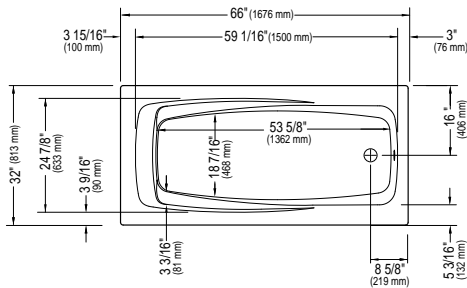

VELONA 3266

66" x 32" x 17 3/4" [54 gallons]

Bathtub only

E10.16822.0000 $1420

Whirlpool

Included: 6 round jets, two air controls, one 7.5 A pump and one pneumatic control.

E15.16822.000030 $2205

Activ-Air

Included: 33 Activ-Air micro-jets, one blower with heating element (200 W) and one pneumatic control.

E15.16822.000010 $2905

Whirlpool/Activ-Air combo

Included: 6 round jets, 32 Activ-Air micro-jets, two air controls, one 7.5 A pump, one blower with heating element (200 W) and two pneumatic controls.

E15.16822.000031 $3755

- ➔ : Whirlpool jets   ○ : Activ-Air jets   S : Suction
- T : Whirlpool control   A : Activ-Air control   P : Pump

Note: The blower is never installed.

GENERAL OPTIONS

Acrylic colors: white Standard
biscuit* or bone* (allow 3 weeks for delivery) Add $395

Drain D105 (20"): chrome finish 62.4020.102.60 $185

Black neck pillow (12" x 4") 18.6000.100.20 $95

WHIRLPOOL OPTIONS

Finish for Whirlpool jets: white Standard
Other: chrome Add $200

Inline heater 110 V $375

ACTIV-AIR OPTIONS

Finish for Activ-Air jets: white Standard
Other: chrome Add $90

Blower hose extension 72" 95.5013.167.00 $100

Blower hose extension 96" 95.5013.168.00 $100

Blower extensions are necessary when the blower is located more than 4' from the pneumatic control.

* Customized product, non cancellable, non returnable.

All systems and options automatically come in the same colour as the bathtub unless otherwise specified on the purchase order.

Textured bottom.