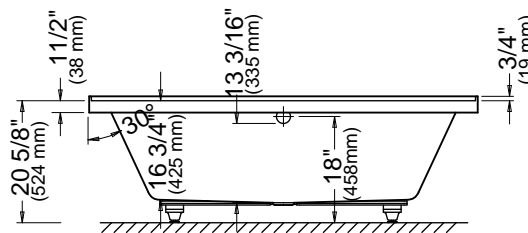

ZALEMA 3260 AFR

59 3/4" x 31 7/8" x 20 5/8" [50 gallons]
with integrated tiling flange

*ABOVE-THE-FLOOR ROUGH (AFR)

GENERAL OPTIONS

Acrylic colors: white Standard
biscuit* or bone* (allow 3 weeks for delivery) Add $395

Drain D105 (20"): chrome finish 62.4020.102.60 $185

Black neck pillow (12" x 4") 18.6000.100.20 $95

WHIRLPOOL OPTIONS

Finish for Whirlpool jets: white Standard
Other: chrome Add $200

Inline heater 110 V $375

ACTIV-AIR OPTIONS

Finish for Activ-Air jets: white Standard
Other: chrome Add $90

Blower hose extension 72" 95.5013.167.00 $100

Blower hose extension 96" 95.5013.168.00 $100

Blower extensions are necessary when the blower is located more than 4' from the pneumatic control.

* Customized product, non cancellable, non returnable.
All systems and options automatically come in the same colour as the bathtub unless otherwise specified on the purchase order.

E10.21012.0500 $1160

E15.21012.050030 $1965

Included: 6 round jets, two air controls, one 7.5 A pump and one pneumatic control.

E15.21012.050010 $2665

Included: 28 Activ-Air micro-jets, one blower with heating element (200 W) and one pneumatic control.

E15.21012.050031 $3515

Included: 6 round jets, 27 Activ-Air micro-jets, two air controls, one 7.5 A pump, one blower with heating element (200 W) and two pneumatic controls.

→ : Whirlpool jets   ○ : Activ-Air jets   S : Suction
T : Whirlpool control   A : Activ-Air control   P : Pump

Note: The blower is never installed.