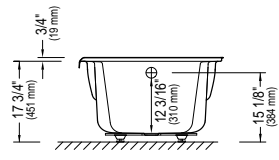

65 3/4" x 31 7/8" x 17 3/4" [54 gallons]
with integrated tiling flange

66" VELONA SKIRT

GENERAL OPTIONS

Acrylic colors: white	Standard
biscuit* or bone* (allow 3 weeks for delivery)	Add \$395
Available in left or right version (integrated tiling flange)	
66" Velona skirt (not factory-installed)	E12.16866.0000 \$490
Drain D105 (20"): chrome finish	62.4020.102.60 \$185
Black neck pillow (12" x 4")	18.6000.100.20 \$95