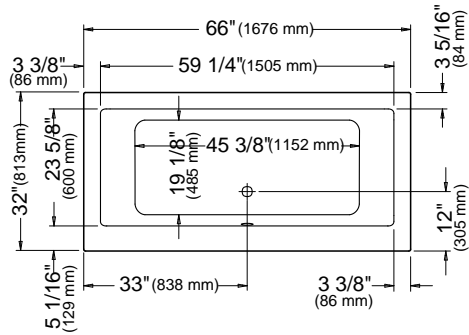

ZALEMA 3266 AFR

66" x 32" x 20 5/8" [61 gallons]

*ABOVE-THE-FLOOR ROUGH (AFR)

Bathtub only

E10.21022.0000 $1420

Whirlpool

E15.21022.000030 $2205

Included: 6 round jets, two air controls, one 7.5 A pump and one pneumatic control.

Activ-Air

E15.21022.000010 $2905

Included: 32 Activ-Air micro-jets, one blower with heating element (200 W) and one pneumatic control.

Whirlpool/Activ-Air combo

E15.21022.000031 $3755

Included: 6 round jets, 31 Activ-Air micro-jets, two air controls, one 7.5 A pump, one blower with heating element (200 W) and two pneumatic controls.

→ : Whirlpool jets   ○ : Activ-Air jets   S : Suction
T : Whirlpool control   A : Activ-Air control   P : Pump

Note: The blower is never installed.

GENERAL OPTIONS

Acrylic colors: white Standard
biscuit* or bone* (allow 3 weeks for delivery) Add $395

Drain D105 (20"): chrome finish 62.4020.102.60 $185

Black neck pillow (12" x 4") 18.6000.100.20 $95

WHIRLPOOL OPTIONS

Finish for Whirlpool jets: white Standard
Other: chrome Add $200

Inline heater 110 V $375

ACTIV-AIR OPTIONS

Finish for Activ-Air jets: white Standard
Other: chrome Add $90

Blower hose extension 72" 95.5013.167.00 $100

Blower hose extension 96" 95.5013.168.00 $100

Blower extensions are necessary when the blower is located more than 4' from the pneumatic control.

* Customized product, non cancellable, non returnable.

All systems and options automatically come in the same colour as the bathtub unless otherwise specified on the purchase order.