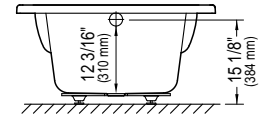

Note: The blower is never installed.

VELONA 3666

66" x 36" x 17 3/4" [64 gallons]

Bathtub only

E10.16825.0000 \$1480

Whirlpool

Included: 6 round jets, two air controls, one 7.5 A pump and one pneumatic control.