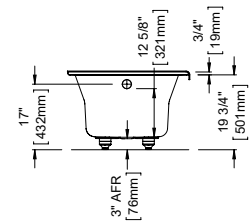

Note: The blower is never installed.

ALBANA 3266 AFR

65 3/4" x 31 7/8" x 19 3/4" [59.7 gallons]
with integrated tiling flange

* ABOVE-THE-FLOOR ROUGH (AFR)

Bathtub only left drain
Bathtub only right drain