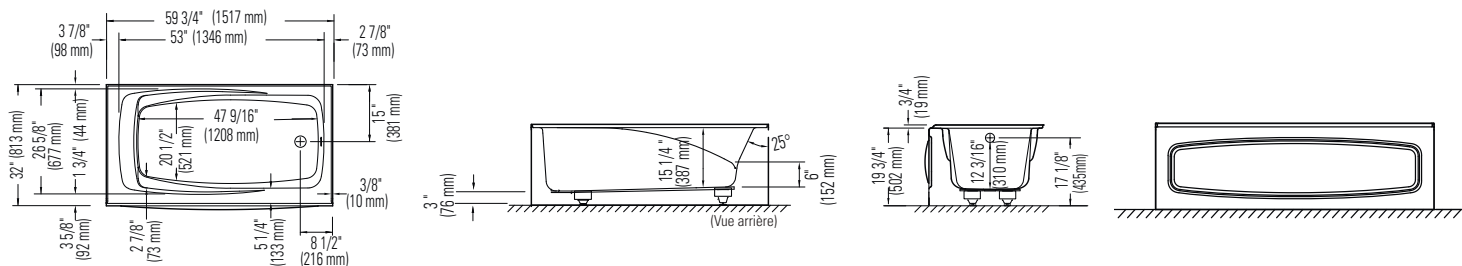

59 3/4" x 32" x 19 3/4" [52 gallons]
with integrated tiling flange and skirt

*ABOVE-THE-FLOOR ROUGH (AFR)

GENERAL OPTIONS

Acrylic colors: white Standard
biscuit* or bone* (allow 3 weeks for delivery) Add \$395