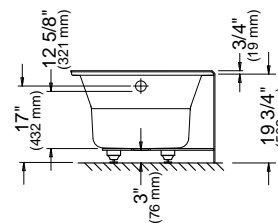

ALBANA 3260 AFR

59 3/4" x 31 7/8" x 19 3/4" [54 gallons]
with integrated tiling flange and skirt

*ABOVE-THE-FLOOR ROUGH (AFR)

Bathtub only left drain
Bathtub only right drain

E10.21212.5500 $1260
E10.21212.5000 $1260

Whirlpool left drain
Whirlpool right drain

Included: 6 round jets, two air controls,
one 7.5 A pump and one pneumatic control.

E15.21212.550030 $2055
E15.21212.500030 $2055

Active-Air left drain
Active-Air right drain

Included: 32 Active-Air micro-jets,
one blower with heating element (200 W)
and one pneumatic control.

E15.21212.550010 $2755
E15.21212.500010 $2755

Whirlpool/Active-Air combo left drain
Whirlpool/Active-Air combo right drain

Included: 6 round jets, 30 Active-Air micro-jets,
two air controls, one 7.5 A pump,
one blower with heating element (200 W)
and two pneumatic controls.

E15.21212.550031 $3605
E15.21212.500031 $3605

→ : Whirlpool jets   ○ : Active-Air jets   S : Suction
T : Whirlpool control   A : Active-Air control   P : Pump

Note: The blower is never installed.

GENERAL OPTIONS

Acrylic colors: white Standard
biscuit* or bone* (allow 3 weeks for delivery) Add $395

Available in left or right version (integrated tiling flange)

Integrated skirt

Drain D105 (20"): chrome finish **62.4020.102.60** $185

Black neck pillow (12" x 4") **18.6000.100.20** $95

WHIRLPOOL OPTIONS

Finish for Whirlpool jets: white Standard
Other: chrome Add $200

Inline heater 110 V $375

ACTIV-AIR OPTIONS

Finish for Active-Air jets: white Standard
Other: chrome Add $90

Blower hose extension 72" **95.5013.167.00** $100

Blower hose extension 96" **95.5013.168.00** $100

Blower extensions are necessary when the blower is located more than 4' from the pneumatic control.

* Customized product, non cancellable, non returnable.

All systems and options automatically come in the same colour as the bathtub unless otherwise specified on the purchase order.