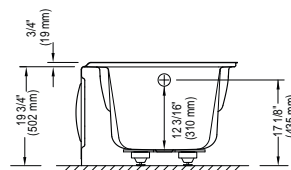

Note: The blower is never installed.

JUNA 3060 AFR

59 3/4" x 30" x 19 3/4" [47 gallons]
with integrated tiling flange and skirt

*ABOVE-THE-FLOOR ROUGH (AFR)

Bathtub only left drain
Bathtub only right drain