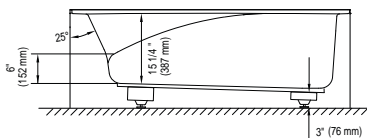

Note: The blower is never installed.

JUNA 3060 AFR

59 3/4" x 30" x 19 3/4" [47 gallons]
with integrated tiling flange and skirt

*ABOVE-THE-FLOOR ROUGH (AFR)

Bathtub only left drain
Bathtub only right drain