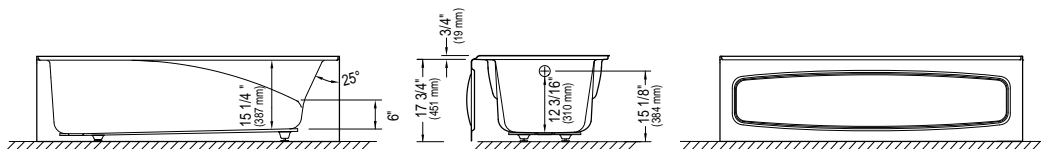

JUNA 3266

65 3/4" x 32" x 17 3/4" [58 gallons]
with integrated tiling flange and skirt

Bathtub only left drain
Bathtub only right drain

E10.16722.5500 $1490
E10.16722.5000 $1490

Whirlpool left drain
Whirlpool right drain

E15.16722.550030 $2275
E15.16722.500030 $2275

Included: 6 round jets, two air controls, one 7.5 A pump and one pneumatic control.

Activ-Air left drain
Activ-Air right drain

E15.16722.550010 $2975
E15.16722.500010 $2975

Included: 34 Activ-Air micro-jets, one blower with heating element (200 W) and one pneumatic control.

Whirlpool/Activ-Air combo left drain
Whirlpool/Activ-Air combo right drain

E15.16722.550031 $3825
E15.16722.500031 $3825

Included: 6 round jets, 33 Activ-Air micro-jets, two air controls, one 7.5 A pump, one blower with heating element (200 W) and two pneumatic controls.

→ : Whirlpool jets   ○ : Activ-Air jets   S : Suction
T : Whirlpool control   A : Activ-Air control   P : Pump

Note: The blower is never installed.

GENERAL OPTIONS

Acrylic colors: white Standard
biscuit* or bone* (allow 3 weeks for delivery) Add $395

Available in left or right version (integrated tiling flange)

Integrated skirt

Drain D105 (20"): chrome finish **62.4020.102.60** $185

Black neck pillow (12" x 4") **18.6000.100.20** $95

WHIRLPOOL OPTIONS

Finish for Whirlpool jets: white Standard
Other: chrome Add $200

Inline heater 110 V $375

ACTIV-AIR OPTIONS

Finish for Activ-Air jets: white Standard
Other: chrome Add $90

Blower hose extension 72" **95.5013.167.00** $100

Blower hose extension 96" **95.5013.168.00** $100

Blower extensions are necessary when the blower is located more than 4' from the pneumatic control.

* Customized product, non cancellable, non returnable.

All systems and options automatically come in the same colour as the bathtub unless otherwise specified on the purchase order.

Textured bottom.