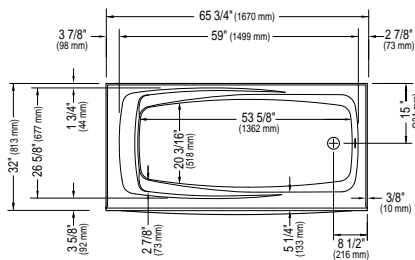

Note: The blower is never installed.

JUNA 3266

65 3/4" x 32" x 17 3/4" [58 gallons]
with integrated tiling flange and skirt

Bathtub only left drain
Bathtub only right drain

E10.16722.5500 \$1490
E10.16722.5000 \$1490