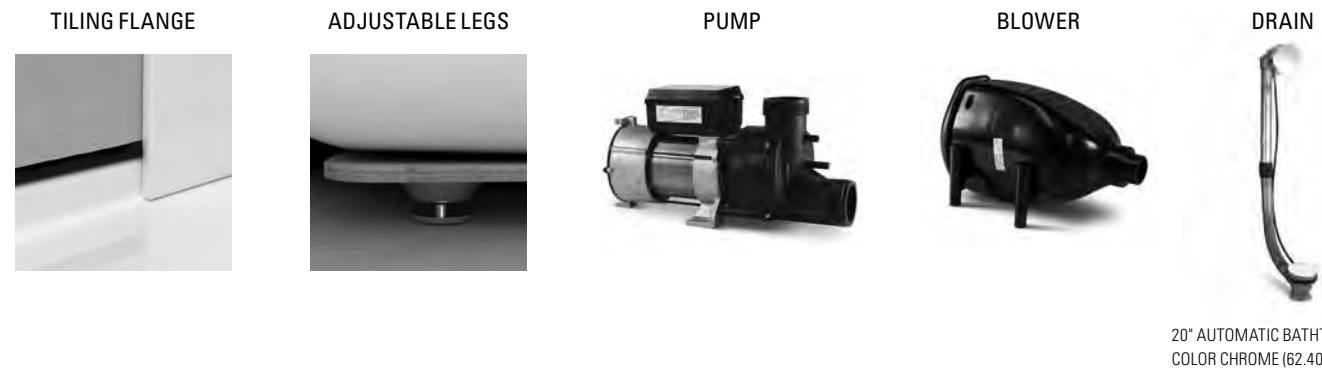

COLORS AND FINISHES**

CONTROLS AND JETS

OPTIONS

GEL BLACK NECK PILLOW

DIMENSIONS: 12" x 4 1/4" x 1 1/4"
18.6000.100.20

HANDLES

Length: 8"
95.7077.106.XX

FEATURES