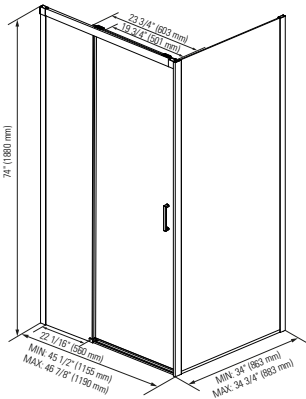

SPACE REQUIREMENT

SELLA 3648

All dimensions are approximate and subject to change without notice. Please refer to the installation guide before beginning the installation.