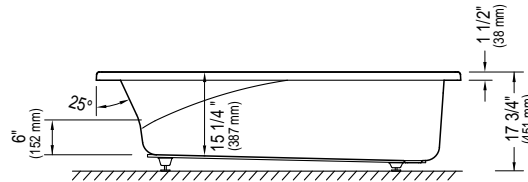

Note: The blower is never installed.

VELONA 3666

66" x 36" x 17 3/4" [64 gallons]

Bathtub only

E10.16825.0000 \$1480

Whirlpool

Included: 6 round jets, two air controls, one 7.5 A pump and one pneumatic control.