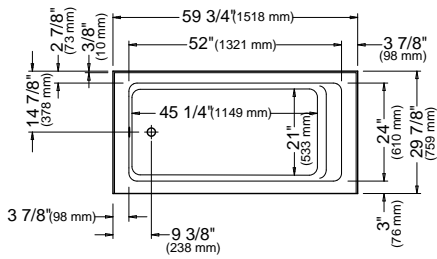

Note: The blower is never installed.

PIA 3060

59 3/4" x 29 7/8" x 17 3/4" [53 gallons]
with integrated tiling flange and skirt

Bathtub only left drain
Bathtub only right drain

E10.20910.5500 \$1200
E10.20910.5000 \$1200