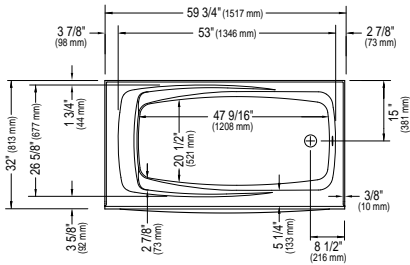

Note: The blower is never installed.

JUNA 3260

59 3/4" x 32" x 17 3/4" [52 gallons]
with integrated tiling flange and skirt

Bathtub only left drain
Bathtub only right drain

E10.16712.5500 \$1140
E10.16712.5000 \$1140