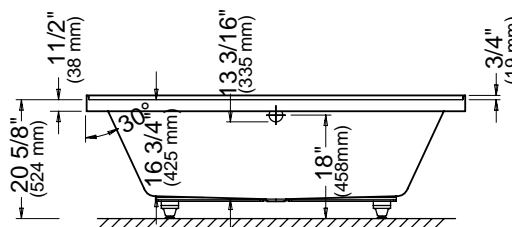

ZALEMA 3266 AFR

65 3/4" x 31 7/8" x 20 5/8" [61 gallons]
with integrated tiling flange

*ABOVE-THE-FLOOR ROUGH (AFR)

GENERAL OPTIONS

Acrylic colors: white Standard
biscuit* or bone* (allow 3 weeks for delivery) Add $395

Drain D105 (20"): chrome finish 62.4020.102.60 $185

Black neck pillow (12" x 4") 18.6000.100.20 $95

WHIRLPOOL OPTIONS

Finish for Whirlpool jets: white Standard
Other: chrome Add $200

Inline heater 110 V $375

ACTIV-AIR OPTIONS

Finish for Activ-Air jets: white Standard
Other: chrome Add $90

Blower hose extension 72" 95.5013.167.00 $100

Blower hose extension 96" 95.5013.168.00 $100

Blower extensions are necessary when the blower is located more than 4' from the pneumatic control.

* Customized product, non cancellable, non returnable.
All systems and options automatically come in the same colour as the bathtub unless otherwise specified on the purchase order.

E10.21022.0500 $1420

E15.21022.050030 $2205

Included: 6 round jets, two air controls, one 7.5 A pump and one pneumatic control.

E15.21022.050010 $2905

Included: 32 Activ-Air micro-jets, one blower with heating element (200 W) and one pneumatic control.

E15.21022.050031 $3755

Included: 6 round jets, 31 Activ-Air micro-jets, two air controls, one 7.5 A pump, one blower with heating element (200 W) and two pneumatic controls.

→ : Whirlpool jets   ○ : Activ-Air jets   S : Suction
T : Whirlpool control   A : Activ-Air control   P : Pump

Note: The blower is never installed.