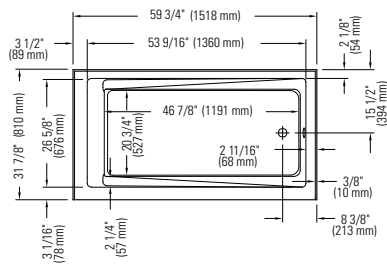

AZEA 3260 AFR

59 3/4" x 31 7/8" x 19 3/4" [54 gallons]
with integrated tiling flange and skirt

*ABOVE-THE-FLOOR ROUGH (AFR)

GENERAL OPTIONS

Acrylic colors: white Standard
biscuit* or bone* (allow 3 weeks for delivery) Add $395

Available in left or right version (integrated tiling flange)

Integrated skirt

Drain D105 (20"): chrome finish 62.4020.102.60 $185

Black neck pillow (12" x 4") 18.6000.100.20 $95

WHIRLPOOL OPTIONS

Finish for Whirlpool jets: white Standard
Other: chrome Add $200

Inline heater 110 V $375

ACTIV-AIR OPTIONS

Finish for Activ-Air jets: white Standard
Other: chrome Add $90

Blower hose extension 72" 95.5013.167.00 $100

Blower hose extension 96" 95.5013.168.00 $100

Blower extensions are necessary when the blower is located more than 4' from the pneumatic control.

* Customized product, non cancellable, non returnable.

All systems and options automatically come in the same colour as the bathtub unless otherwise specified on the purchase order.

Bathtub only left drain
Bathtub only right drain

E10.19012.5500 $1260
E10.19012.5000 $1260

Whirlpool left drain
Whirlpool right drain

E15.19012.550030 $2055
E15.19012.500030 $2055

Included: 6 round jets, two air controls, one 7.5 A pump and one pneumatic control.

Activ-Air left drain
Activ-Air right drain

E15.19012.550010 $2755
E15.19012.500010 $2755

Included: 32 Activ-Air micro-jets, one blower with heating element (200 W) and one pneumatic control.

Whirlpool/Activ-Air combo left drain
Whirlpool/Activ-Air combo right drain

E15.19012.550031 $3605
E15.19012.500031 $3605

Included: 6 round jets, 30 Activ-Air micro-jets, two air controls, one 7.5 A pump, one blower with heating element (200 W) and two pneumatic controls.

→ : Whirlpool jets   ○ : Activ-Air jets   S : Suction
T : Whirlpool control   A : Activ-Air control   P : Pump

Note: The blower is never installed.