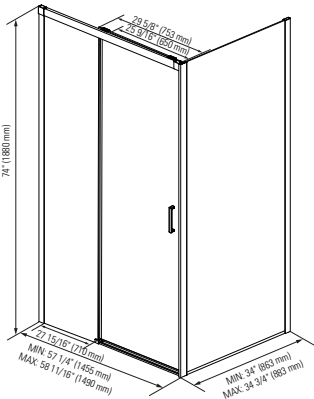

SPACE REQUIREMENT

SELLA 3660

All dimensions are approximate and subject to change without notice. Please refer to the installation guide before beginning the installation.