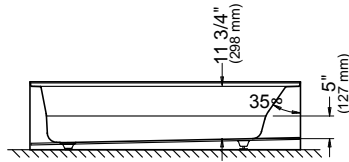

Textured bottom.

ASTICA 3060 ADA

59 3/4" x 29 7/8" x 14 1/4" [37 gallons]
with integrated tiling flange and skirt

Bathtub only left drain
Bathtub only right drain

E10.21310.5500 \$1200
E10.21310.5000 \$1200