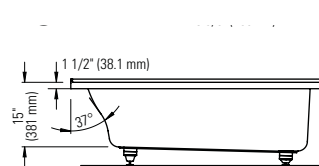

59 3/4" x 31 7/8" x 19 1/2" [56.5 gallons]
with integrated tiling flange

*ABOVE-THE-FLOOR ROUGH (AFR)

GENERAL OPTIONS

Acrylic colors: white		Standard
biscuit* or bone* (allow 3 weeks for delivery)		Add \$395
Available in left or right version (integrated tiling flange)		
Drain D105 (20"): chrome finish	62.4020.102.60	\$185
Black neck pillow (12" x 4")	18.6000.100.20	\$95