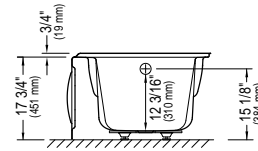

JUNA 3060

59 3/4" x 30" x 17 3/4" [47 gallons]
with integrated tiling flange and skirt

GENERAL OPTIONS

Acrylic colors: white Standard
biscuit* or bone* (allow 3 weeks for delivery) Add $395

Available in left or right version (integrated tiling flange)

Integrated skirt

Drain D105 (20"): chrome finish 62.4020.102.60 $185

Black neck pillow (12" x 4") 18.6000.100.20 $95

WHIRLPOOL OPTIONS

Finish for Whirlpool jets: white Standard
Other: chrome Add $200

Inline heater 110 V $375

ACTIV-AIR OPTIONS

Finish for Activ-Air jets: white Standard
Other: chrome Add $90

Blower hose extension 72" 95.5013.167.00 $100

Blower hose extension 96" 95.5013.168.00 $100

Blower extensions are necessary when the blower is located more than 4' from the pneumatic control.

* Customized product, non cancellable, non returnable.

All systems and options automatically come in the same colour as the bathtub unless otherwise specified on the purchase order.

Textured bottom.

Bathtub only left drain
Bathtub only right drain

E10.16710.5500 $1090
E10.16710.5000 $1090

Whirlpool left drain
Whirlpool right drain

E15.16710.550030 $1890
E15.16710.500030 $1890

Included: 6 round jets, two air controls, one 7.5 A pump and one pneumatic control.

Activ-Air left drain
Activ-Air right drain

E15.16710.550010 $2590
E15.16710.500010 $2590

Included: 29 Activ-Air micro-jets, one blower with heating element (200 W) and one pneumatic control.

Whirlpool/Activ-Air combo left drain
Whirlpool/Activ-Air combo right drain

E15.16710.550031 $3440
E15.16710.500031 $3440

Included: 6 round jets, 28 Activ-Air micro-jets, two air controls, one 7.5 A pump, one blower with heating element (200 W) and two pneumatic controls.

→ : Whirlpool jets   ○ : Activ-Air jets   S : Suction
T : Whirlpool control   A : Activ-Air control   P : Pump

Note: The blower is never installed.