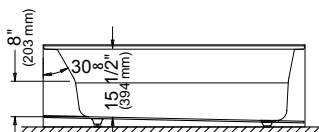

* Customized product, non cancellable, non returnable.

All systems and options automatically come in the same colour as the bathtub unless otherwise specified on the purchase order.

ALBANA 3260

59 3/4" x 31 7/8" x 18" [54 gallons]
with integrated tiling flange and skirt