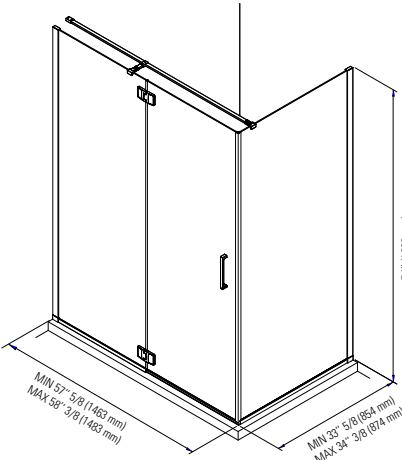

SPACE REQUIREMENT

SPACE REQUIREMENT

AZELIA 3260

AZELIA 3660

DOOR OPENING FOR AZELIA MODELS 23 5/8" (600MM)

AZELIA

FRONT GLASS PANELS ONLY
(RIGHT OR LEFT OPENING)
6 MM TEMPERED GLASS

AZELIA 36	Chrome/clear	31.1308.022.30	\$1100
AZELIA 48	Chrome/clear	31.1308.052.30	\$1200
AZELIA 60	Chrome/clear	31.1308.062.30	\$1250