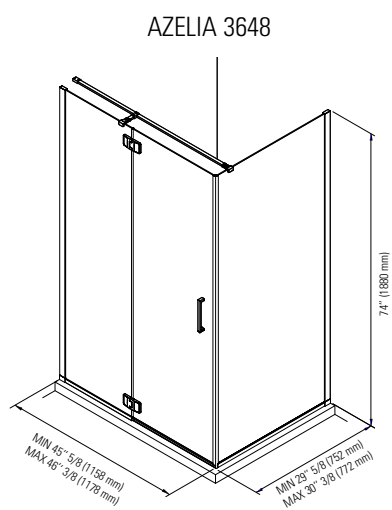

SPACE REQUIREMENT