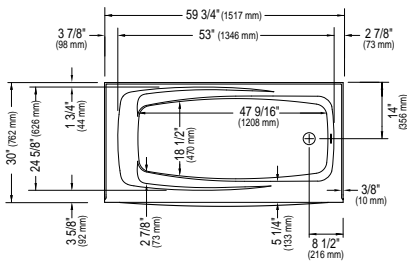

JUNA 3060

59 3/4" x 30" x 17 3/4" [47 gallons]
with integrated tiling flange and skirt

GENERAL OPTIONS

Acrylic colors: white Standard
biscuit* or bone* (allow 3 weeks for delivery) Add $395

Available in left or right version (integrated tiling flange)

Integrated skirt

Drain D105 (20"): chrome finish 62.4020.102.60 $185

Black neck pillow (12" x 4") 18.6000.100.20 $95

WHIRLPOOL OPTIONS

Finish for Whirlpool jets: white Standard
Other: chrome Add $200

Inline heater 110 V $375

ACTIV-AIR OPTIONS

Finish for Activ-Air jets: white Standard
Other: chrome Add $90

Blower hose extension 72" 95.5013.167.00 $100

Blower hose extension 96" 95.5013.168.00 $100

Blower extensions are necessary when the blower is located more than 4' from the pneumatic control.

* Customized product, non cancellable, non returnable.

All systems and options automatically come in the same colour as the bathtub unless otherwise specified on the purchase order.

Textured bottom.

Bathtub only left drain
Bathtub only right drain

E10.16710.5500 $1090
E10.16710.5000 $1090

Whirlpool left drain
Whirlpool right drain

E15.16710.550030 $1890
E15.16710.500030 $1890

Included: 6 round jets, two air controls, one 7.5 A pump and one pneumatic control.

Activ-Air left drain
Activ-Air right drain

E15.16710.550010 $2590
E15.16710.500010 $2590

Included: 29 Activ-Air micro-jets, one blower with heating element (200 W) and one pneumatic control.

Whirlpool/Activ-Air combo left drain
Whirlpool/Activ-Air combo right drain

E15.16710.550031 $3440
E15.16710.500031 $3440

Included: 6 round jets, 28 Activ-Air micro-jets, two air controls, one 7.5 A pump, one blower with heating element (200 W) and two pneumatic controls.

→ : Whirlpool jets   ○ : Activ-Air jets   S : Suction
T : Whirlpool control   A : Activ-Air control   P : Pump

Note: The blower is never installed.