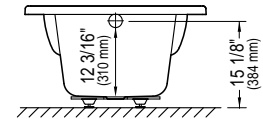

Note: The blower is never installed.

VELONA 3266

66" x 32" x 17 3/4" [54 gallons]

Bathtub only

E10.16822.0000 \$1420

Whirlpool

Included: 6 round jets, two air controls, one 7.5 A pump and one pneumatic control.