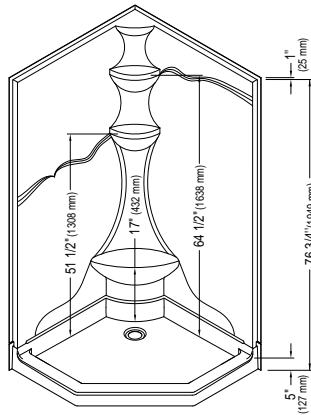

Textured bottom.

SATURNE NEO-ANGLE

39" x 39" x 76 3/4"

SHOWER OPTIONS

Acrylic colors: white Standard
 biscuit* or bone* (allow 3 weeks for delivery) Add \$395

COMPATIBLE DOOR

Ovada 38 (pivot)

Chrome/Clear **E30.1237.337.30** \$995