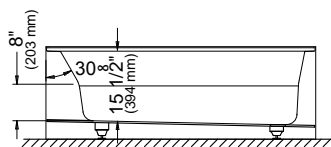

ALBANA 3260 AFR

59 3/4" x 31 7/8" x 19 3/4" [54 gallons]
with integrated tiling flange and skirt

*ABOVE-THE-FLOOR ROUGH (AFR)

Bathtub only left drain
Bathtub only right drain

E10.21212.5500 $1260
E10.21212.5000 $1260

Whirlpool left drain
Whirlpool right drain

Included: 6 round jets, two air controls,
one 7.5 A pump and one pneumatic control.

E15.21212.550030 $2055
E15.21212.500030 $2055

Active-Air left drain
Active-Air right drain

Included: 32 Active-Air micro-jets,
one blower with heating element (200 W)
and one pneumatic control.

E15.21212.550010 $2755
E15.21212.500010 $2755

Whirlpool/Active-Air combo left drain
Whirlpool/Active-Air combo right drain

Included: 6 round jets, 30 Active-Air micro-jets,
two air controls, one 7.5 A pump,
one blower with heating element (200 W)
and two pneumatic controls.

E15.21212.550031 $3605
E15.21212.500031 $3605

→ : Whirlpool jets   ○ : Active-Air jets   S : Suction
T : Whirlpool control   A : Active-Air control   P : Pump

Note: The blower is never installed.

GENERAL OPTIONS

Acrylic colors: white Standard
biscuit* or bone* (allow 3 weeks for delivery) Add $395

Available in left or right version (integrated tiling flange)

Integrated skirt

Drain D105 (20"): chrome finish **62.4020.102.60** $185

Black neck pillow (12" x 4") **18.6000.100.20** $95

WHIRLPOOL OPTIONS

Finish for Whirlpool jets: white Standard
Other: chrome Add $200

Inline heater 110 V $375

ACTIV-AIR OPTIONS

Finish for Active-Air jets: white Standard
Other: chrome Add $90

Blower hose extension 72" **95.5013.167.00** $100

Blower hose extension 96" **95.5013.168.00** $100

Blower extensions are necessary when the blower is located more than 4' from the pneumatic control.

* Customized product, non cancellable, non returnable.

All systems and options automatically come in the same colour as the bathtub unless otherwise specified on the purchase order.