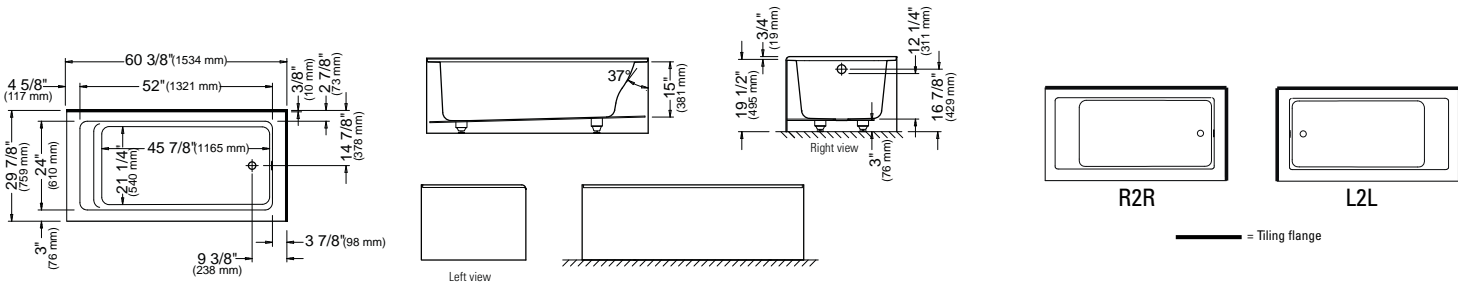

○ : Activ-Air jets **A** : Activ-Air control

Note: The blower is never installed.

PIA 3060 AFR

60 3/8" x 29 7/8" x 19 1/2" [53 gallons]

With integrated tiling flange and integrated skirt on two sides. The skirt is on the front of the bathtub and behind the backrest.