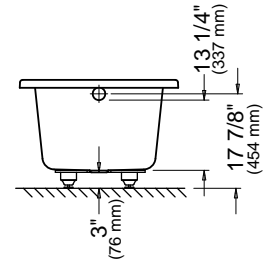

Bathtub only

E10.20710.0000 $1030

Whirlpool

Included: 6 round jets, two air controls, one 7.5 A pump and one pneumatic control.

E15.20710.000030 $1840

Activ-Air

Included: 29 Activ-Air micro-jets, one blower with heating element (200 W) and one pneumatic control.

E15.20710.000010 $2540

Whirlpool/Activ-Air combo

Included: 6 round jets, 28 Activ-Air micro-jets, two air controls, one 7.5 A pump, one blower with heating element (200 W) and two pneumatic controls.

E15.20710.000031 $3390

→ : Whirlpool jets   ○ : Activ-Air jets   S : Suction
T : Whirlpool control   A : Activ-Air control   P : Pump

Note: The blower is never installed.

GENERAL OPTIONS

Acrylic colors: white Standard
biscuit* or bone* (allow 3 weeks for delivery) Add $395

Drain D105 (20"): chrome finish 62.4020.102.60 $185

Black neck pillow (12" x 4") 18.6000.100.20 $95

WHIRLPOOL OPTIONS

Finish for Whirlpool jets: white Standard
Other: chrome Add $200

Inline heater 110 V $375

ACTIV-AIR OPTIONS

Finish for Activ-Air jets: white Standard
Other: chrome Add $90

Blower hose extension 72" 95.5013.167.00 $100

Blower hose extension 96" 95.5013.168.00 $100

Blower extensions are necessary when the blower is located more than 4' from the pneumatic control.

* Customized product, non cancellable, non returnable.

All systems and options automatically come in the same colour as the bathtub unless otherwise specified on the purchase order.