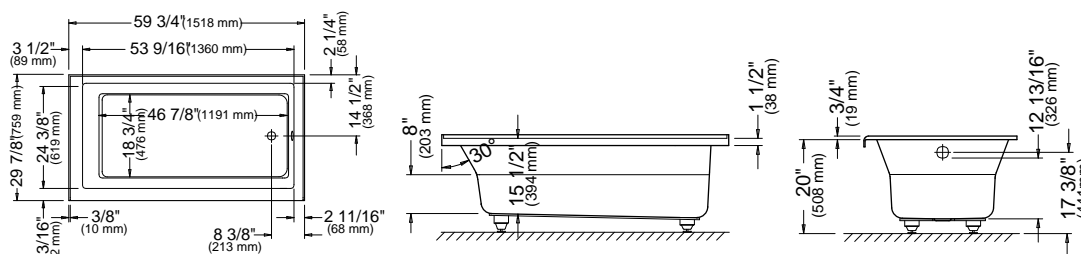

ALBANA 3060 AFR

59 3/4" x 29 7/8" x 20" [48 gallons]
with integrated tiling flange

*ABOVE-THE-FLOOR ROUGH (AFR)

60" ZENYA SKIRT

GENERAL OPTIONS

Acrylic colors: white Standard
biscuit* or bone* (allow 3 weeks for delivery) Add $395

Available in left or right version (integrated tiling flange)

60" Zenya skirt (not factory-installed) **E12.18960.0000** $455

Drain D105 (20"): chrome finish **62.4020.102.60** $185

Black neck pillow (12" x 4") **18.6000.100.20** $95

WHIRLPOOL OPTIONS

Finish for Whirlpool jets: white Standard
Other: chrome Add $200

Inline heater 110 V $375

ACTIV-AIR OPTIONS

Finish for Activ-Air jets: white Standard
Other: chrome Add $90

Blower hose extension 72" **95.5013.167.00** $100

Blower hose extension 96" **95.5013.168.00** $100

Blower extensions are necessary when the blower is located more than 4' from the pneumatic control.

* Customized product, non cancellable, non returnable.
All systems and options automatically come in the same colour as the bathtub unless otherwise specified on the purchase order.

Bathtub only left drain
Bathtub only right drain

E10.21210.4500 $1200
E10.21210.4000 $1200

Whirlpool left drain **E15.21210.450030** $2000
Whirlpool left drain **E15.21210.400030** $2000
Included: 6 round jets, two air controls, one 7.5 A pump and one pneumatic control.

Activ-Air left drain **E15.21210.450010** $2700
Activ-Air right drain **E15.21210.400010** $2700
Included: 32 Activ-Air micro-jets, one blower with heating element (200 W) and one pneumatic control.

Whirlpool/Activ-Air combo left drain **E15.21210.450031** $3550
Whirlpool/Activ-Air combo right drain **E15.21210.400031** $3550
Included: 6 round jets, 31 Activ-Air micro-jets, two air controls, one 7.5 A pump, one blower with heating element (200 W) and two pneumatic controls.

→ : Whirlpool jets   ○ : Activ-Air jets   S : Suction
T : Whirlpool control   A : Activ-Air control   P : Pump

Note: The blower is never installed.