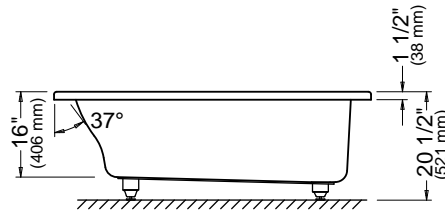

Bathtub only

E10.20710.0000 $1030

Whirlpool

Included: 6 round jets, two air controls, one 7.5 A pump and one pneumatic control.

E15.20710.000030 $1840

Activ-Air

Included: 29 Activ-Air micro-jets, one blower with heating element (200 W) and one pneumatic control.

E15.20710.000010 $2540

Whirlpool/Activ-Air combo

Included: 6 round jets, 28 Activ-Air micro-jets, two air controls, one 7.5 A pump, one blower with heating element (200 W) and two pneumatic controls.

E15.20710.000031 $3390

→ : Whirlpool jets   ○ : Activ-Air jets   S : Suction
T : Whirlpool control   A : Activ-Air control   P : Pump

Note: The blower is never installed.

GENERAL OPTIONS

Acrylic colors: white Standard
biscuit* or bone* (allow 3 weeks for delivery) Add $395

Drain D105 (20"): chrome finish 62.4020.102.60 $185

Black neck pillow (12" x 4") 18.6000.100.20 $95

WHIRLPOOL OPTIONS

Finish for Whirlpool jets: white Standard
Other: chrome Add $200

Inline heater 110 V $375

ACTIV-AIR OPTIONS

Finish for Activ-Air jets: white Standard
Other: chrome Add $90

Blower hose extension 72" 95.5013.167.00 $100

Blower hose extension 96" 95.5013.168.00 $100

Blower extensions are necessary when the blower is located more than 4' from the pneumatic control.

* Customized product, non cancellable, non returnable.

All systems and options automatically come in the same colour as the bathtub unless otherwise specified on the purchase order.