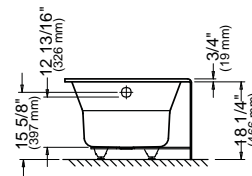

→ : Whirlpool jets ○ : Activ-Air jets S : Suction
T : Whirlpool control A : Activ-Air control P : Pump

Note: The blower is never installed.

ALBANA 3060

59 3/4" x 29 7/8" x 18 1/4" [47 gallons]
with integrated tiling flange and skirt