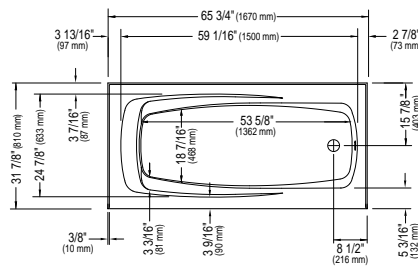

65 3/4" x 31 7/8" x 17 3/4" [54 gallons]
with integrated tiling flange

66" VELONA SKIRT

GENERAL OPTIONS

Acrylic colors: white	Standard
biscuit* or bone* (allow 3 weeks for delivery)	Add \$395
Available in left or right version (integrated tiling flange)	
66" Velona skirt (not factory-installed)	E12.16866.0000 \$490
Drain D105 (20"): chrome finish	62.4020.102.60 \$185
Black neck pillow (12" x 4")	18.6000.100.20 \$95