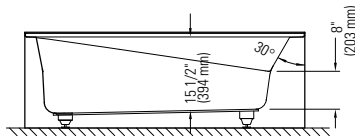

AZEA 3260 AFR

59 3/4" x 31 7/8" x 19 3/4" [54 gallons]
with integrated tiling flange and skirt

*ABOVE-THE-FLOOR ROUGH (AFR)

GENERAL OPTIONS

Acrylic colors: white Standard
biscuit* or bone* (allow 3 weeks for delivery) Add $395

Available in left or right version (integrated tiling flange)

Integrated skirt

Drain D105 (20"): chrome finish 62.4020.102.60 $185

Black neck pillow (12" x 4") 18.6000.100.20 $95

WHIRLPOOL OPTIONS

Finish for Whirlpool jets: white Standard
Other: chrome Add $200

Inline heater 110 V $375

ACTIV-AIR OPTIONS

Finish for Activ-Air jets: white Standard
Other: chrome Add $90

Blower hose extension 72" 95.5013.167.00 $100

Blower hose extension 96" 95.5013.168.00 $100

Blower extensions are necessary when the blower is located more than 4' from the pneumatic control.

* Customized product, non cancellable, non returnable.

All systems and options automatically come in the same colour as the bathtub unless otherwise specified on the purchase order.

Bathtub only left drain
Bathtub only right drain

E10.19012.5500 $1260
E10.19012.5000 $1260

Whirlpool left drain
Whirlpool right drain

E15.19012.550030 $2055
E15.19012.500030 $2055

Included: 6 round jets, two air controls, one 7.5 A pump and one pneumatic control.

Activ-Air left drain
Activ-Air right drain

E15.19012.550010 $2755
E15.19012.500010 $2755

Included: 32 Activ-Air micro-jets, one blower with heating element (200 W) and one pneumatic control.

Whirlpool/Activ-Air combo left drain
Whirlpool/Activ-Air combo right drain

E15.19012.550031 $3605
E15.19012.500031 $3605

Included: 6 round jets, 30 Activ-Air micro-jets, two air controls, one 7.5 A pump, one blower with heating element (200 W) and two pneumatic controls.

→ : Whirlpool jets   ○ : Activ-Air jets   S : Suction
T : Whirlpool control   A : Activ-Air control   P : Pump

Note: The blower is never installed.