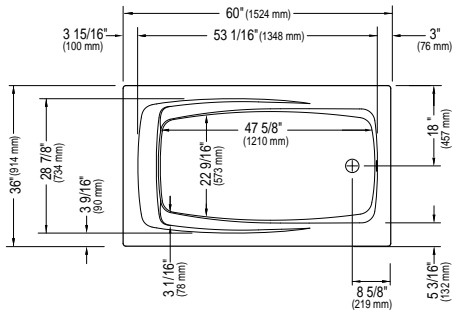

* Customized product, non cancellable, non returnable.

All systems and options automatically come in the same colour as the bathtub unless otherwise specified on the purchase order.

VELONA 3660

60" x 36" x 17 3/4" [57 gallons]