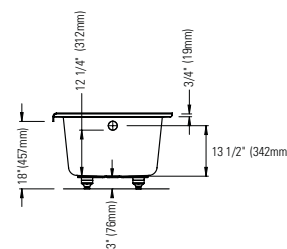

59 3/4" x 31 7/8" x 19 1/2" [56.5 gallons]
with integrated tiling flange

*ABOVE-THE-FLOOR ROUGH (AFR)

GENERAL OPTIONS

Acrylic colors: white		Standard
biscuit* or bone* (allow 3 weeks for delivery)		Add \$395
Available in left or right version (integrated tiling flange)		
Drain D105 (20"): chrome finish	62.4020.102.60	\$185
Black neck pillow (12" x 4")	18.6000.100.20	\$95