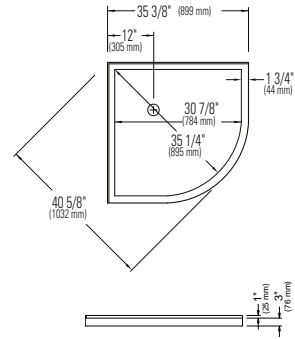

BASE ZEN 3636 AF
35 7/8" x 35 7/8" x 2 1/2"

ZEN 3636 SHOWER BASE

Acrylic colors: white
biscuit* or bone* (allow 3 weeks for delivery) Standard
Add $395

Integrated tiling flange included on 2 or 3 sides (Please specify)

DOORS

AZELIA 36 (front panels only)

Chrome/Clear **31.1308.022.30** $1100

AZELIA 3636 (front panels and return glass panel)

Chrome/Clear **31.1308.223.30** $1300

SELLA 3636 (front panels and return glass panel)

Chrome/Clear **31.1324.224.30** $1350

Leak-barrier base

BASE ZEN 3636 RO AF
35 3/8" x 35 3/8" x 2 1/8"

ZEN 3636 RO SHOWER BASE

Acrylic colors: white
biscuit* or bone* (allow 3 weeks for delivery) Standard
Add $395

Corner shower base with neo-round front

Integrated Tiling Flange

DOORS

BAROLO (central sliding)

Chrome/Clear **E30.1224.225.30** $995

Leak-barrier base