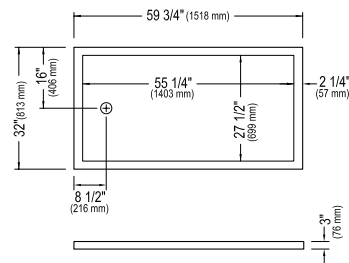

SHOWER BASES	Standard colors
ZEN 6036	$1100
ZEN 6032	$1100
ZEN 6030	$1100
ZEN 4836	$1000
ZEN 3636 RO	$900
ZEN 3636	$900

BASE ZEN 6036 AF
35 7/8" x 59 3/4" x 2 1/2"

ZEN 6036 SHOWER BASE		
Acrylic colors: white		Standard
biscuit* or bone* (allow 3 weeks for delivery)		Add $395
Integrated tiling flange (customer's specifications)		
DOORS		
AZELIA 60 (front panels only)		
Chrome/Clear	31.1308.062.30	$1250
AZELIA 3660 (front panels and return glass panel)		
Chrome/Clear	31.1308.263.30	$1550
SELLA 60 (front panels only)		
Chrome/Clear	31.1324.062.30	$1200
SELLA 3660 (front panels and return glass panel)		
Chrome/Clear	31.1324.263.30	$1550

BASE ZEN 6032 AF
32" x 59 3/4" x 3"

ZEN 6032 SHOWER BASE		
Acrylic colors: white		Standard
biscuit* or bone* (allow 3 weeks for delivery)		Add $395
Integrated tiling flange (customer's specifications)		
DOORS		
AZELIA 60 (front panels only)		
Chrome/Clear	31.1308.062.30	$1250
AZELIA 3260 (front panels and return glass panel)		
Chrome/Clear	31.1308.163.30	$1500
SELLA 60 (front panels only)		
Chrome/Clear	31.1324.062.30	$1200
SELLA 3260 (front panels and return glass panel)		
Chrome/Clear	31.1324.163.30	$1500

*Customized products, non cancellable, non returnable.