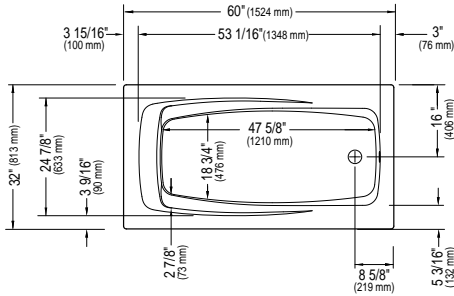

Note: The blower is never installed.

VELONA 3260

60" x 32" x 17 3/4" [48 gallons]

Bathtub only

E10.16812.0000 \$1040

Whirlpool

Included: 6 round jets, two air controls, one 7.5 A pump and one pneumatic control.