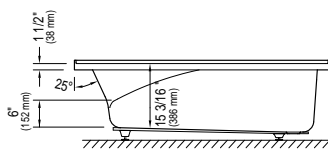

59 3/4" x 31 7/8" x 17 3/4" [48 gallons]
with integrated tiling flange

60" VELONA SKIRT

GENERAL OPTIONS

Acrylic colors: white Standard
biscuit* or bone* (allow 3 weeks for delivery) Add \$395

Available in left or right version (integrated tiling flange)