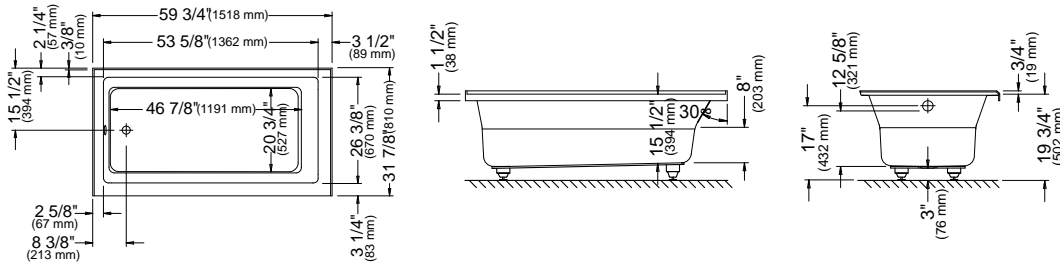

Note: The blower is never installed.

ALBANA 3260 AFR

59 3/4" x 31 7/8" x 19 3/4" [54 gallons]
with integrated tiling flange

* ABOVE-THE-FLOOR ROUGH (AFR)

60" ZENYA SKIRT

Bathtub only left drain
Bathtub only right drain