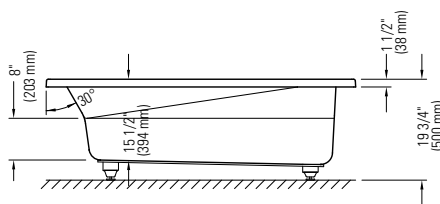

Note: The blower is never installed.

ZENYA 3260 AFR

60" x 32" x 19 3/4" [52 gallons]

* ABOVE-THE-FLOOR ROUGH (AFR)

Bathtub only

E10.18912.0000 \$1060

Whirlpool

Included: 6 round jets, two air controls, one 7.5 A pump and one pneumatic control.