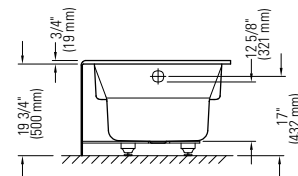

AZEA 3260 AFR

59 3/4" x 31 7/8" x 19 3/4" [54 gallons]
with integrated tiling flange and skirt

*ABOVE-THE-FLOOR ROUGH (AFR)

GENERAL OPTIONS

Acrylic colors: white Standard
biscuit* or bone* (allow 3 weeks for delivery) Add $395

Available in left or right version (integrated tiling flange)

Integrated skirt

Drain D105 (20"): chrome finish 62.4020.102.60 $185

Black neck pillow (12" x 4") 18.6000.100.20 $95

WHIRLPOOL OPTIONS

Finish for Whirlpool jets: white Standard
Other: chrome Add $200

Inline heater 110 V $375

ACTIV-AIR OPTIONS

Finish for Activ-Air jets: white Standard
Other: chrome Add $90

Blower hose extension 72" 95.5013.167.00 $100

Blower hose extension 96" 95.5013.168.00 $100

Blower extensions are necessary when the blower is located more than 4' from the pneumatic control.

* Customized product, non cancellable, non returnable.

All systems and options automatically come in the same colour as the bathtub unless otherwise specified on the purchase order.

Bathtub only left drain
Bathtub only right drain

E10.19012.5500 $1260
E10.19012.5000 $1260

Whirlpool left drain
Whirlpool right drain

E15.19012.550030 $2055
E15.19012.500030 $2055

Included: 6 round jets, two air controls, one 7.5 A pump and one pneumatic control.

Activ-Air left drain
Activ-Air right drain

E15.19012.550010 $2755
E15.19012.500010 $2755

Included: 32 Activ-Air micro-jets, one blower with heating element (200 W) and one pneumatic control.

Whirlpool/Activ-Air combo left drain
Whirlpool/Activ-Air combo right drain

E15.19012.550031 $3605
E15.19012.500031 $3605

Included: 6 round jets, 30 Activ-Air micro-jets, two air controls, one 7.5 A pump, one blower with heating element (200 W) and two pneumatic controls.

→ : Whirlpool jets   ○ : Activ-Air jets   S : Suction
T : Whirlpool control   A : Activ-Air control   P : Pump

Note: The blower is never installed.