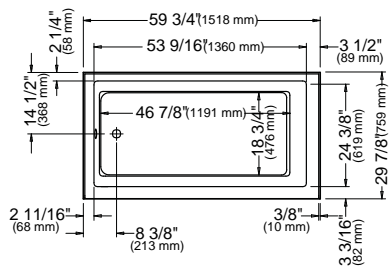

→ : Whirlpool jets ○ : Activ-Air jets S : Suction
T : Whirlpool control A : Activ-Air control P : Pump

Note: The blower is never installed.

ALBANA 3060

59 3/4" x 29 7/8" x 18 1/4" [47 gallons]
with integrated tiling flange and skirt