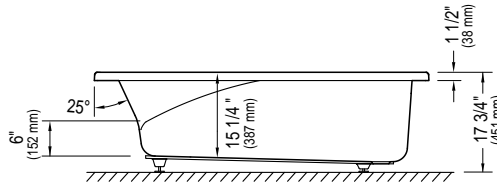

Note: The blower is never installed.

VELONA 3260

60" x 32" x 17 3/4" [48 gallons]

Bathtub only

E10.16812.0000 \$1040

Whirlpool

Included: 6 round jets, two air controls, one 7.5 A pump and one pneumatic control.