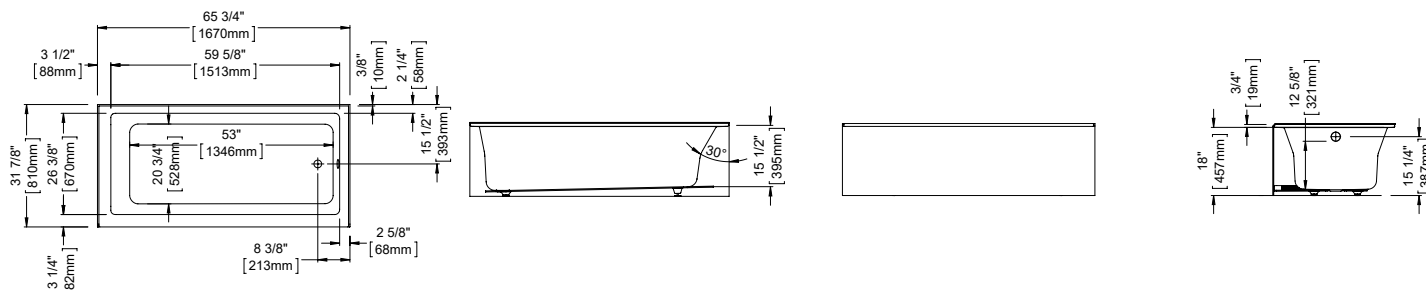

ALBANA 3266

59 3/4" x 31 7/8" x 18" [54 gallons]
with integrated tiling flange and skirt

GENERAL OPTIONS

Acrylic colors: white Standard
biscuit* or bone* (allow 3 weeks for delivery) Add $395

Available in left or right version (integrated tiling flange)

Integrated skirt

Drain D105 (20"): chrome finish **62.4020.102.60** $185

Black neck pillow (12" x 4") **18.6000.100.20** $95

WHIRLPOOL OPTIONS

Finish for Whirlpool jets: white Standard
Other: chrome Add $200

Inline heater 110 V $375

ACTIV-AIR OPTIONS

Finish for Activ-Air jets: white Standard
Other: chrome Add $90

Blower hose extension 72" **95.5013.167.00** $100

Blower hose extension 96" **95.5013.168.00** $100

Blower extensions are necessary when the blower is located more than 4' from the pneumatic control.

* Customized product, non cancellable, non returnable.

All systems and options automatically come in the same colour as the bathtub unless otherwise specified on the purchase order.

Bathtub only left drain
Bathtub only right drain

E10.21122.5500 $1490
E10.21122.5000 $1490

Whirlpool left drain
Whirlpool right drain

E15.21122.550030 $2275
E15.21122.500030 $2275

Included: 6 round jets, two air controls, one 7.5 A pump and one pneumatic control.

Activ-Air left drain
Activ-Air right drain

E15.21122.550010 $2975
E15.21122.500010 $2975

Included: 36 Activ-Air micro-jets, one blower with heating element (200 W) and one pneumatic control.

Whirlpool/Activ-Air combo left drain
Whirlpool/Activ-Air combo right drain

E15.21122.550031 $3825
E15.21122.500031 $3825

Included: 6 round jets, 35 Activ-Air micro-jets, two air controls, one 7.5 A pump, one blower with heating element (200 W) and two pneumatic controls.

→ : Whirlpool jets   ○ : Activ-Air jets   S : Suction
T : Whirlpool control   A : Activ-Air control   P : Pump

Note: The blower is never installed.