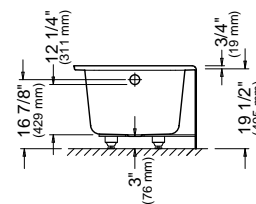

Note: The blower is never installed.

PIA 3060 AFR

59 3/4" x 29 7/8" x 19 1/2" [53 gallons]
with integrated tiling flange and skirt

*ABOVE-THE-FLOOR ROUGH (AFR)

GENERAL OPTIONS

Acrylic colors: white Standard
biscuit* or bone* (allow 3 weeks for delivery) Add \$395