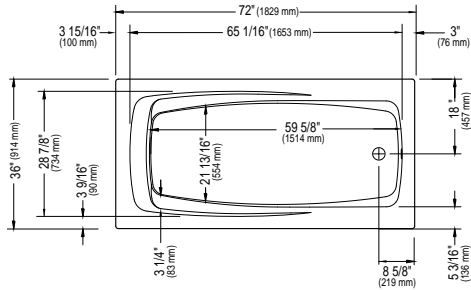

VELONA 3672

72" x 36" x 17 3/4" [71 gallons]

Bathtub only

E10.16828.0000 $1535

Whirlpool

Included: 6 round jets, two air controls, one 7.5 A pump and one pneumatic control.

E15.16828.000030 $2315

Activ-Air

Included: 39 Activ-Air micro-jets, one blower with heating element (200 W) and one pneumatic control.

E15.16828.000010 $3015

Whirlpool/Activ-Air combo

Included: 6 round jets, 38 Activ-Air micro-jets, two air controls, one 7.5 A pump, one blower with heating element (200 W) and two pneumatic controls.

E15.16828.000031 $3865

→ : Whirlpool jets   ○ : Activ-Air jets   S : Suction
T : Whirlpool control   A : Activ-Air control   P : Pump

Note: The blower is never installed.

GENERAL OPTIONS

Acrylic colors: white Standard
biscuit* or bone* (allow 3 weeks for delivery) Add $395

Drain D105 (20"): chrome finish 62.4020.102.60 $185

Black neck pillow (12" x 4") 18.6000.100.20 $95

WHIRLPOOL OPTIONS

Finish for Whirlpool jets: white Standard
Other: chrome Add $200

Inline heater 110 V $375

ACTIV-AIR OPTIONS

Finish for Activ-Air jets: white Standard
Other: chrome Add $90

Blower hose extension 72" 95.5013.167.00 $100

Blower hose extension 96" 95.5013.168.00 $100

Blower extensions are necessary when the blower is located more than 4' from the pneumatic control.

* Customized product, non cancellable, non returnable.
All systems and options automatically come in the same colour as the bathtub unless otherwise specified on the purchase order.

Textured bottom.