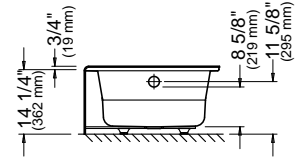

Textured bottom.

ASTICA 3060 ADA

59 3/4" x 29 7/8" x 14 1/4" [37 gallons]
with integrated tiling flange and skirt

Bathtub only left drain
Bathtub only right drain

E10.21310.5500 \$1200
E10.21310.5000 \$1200