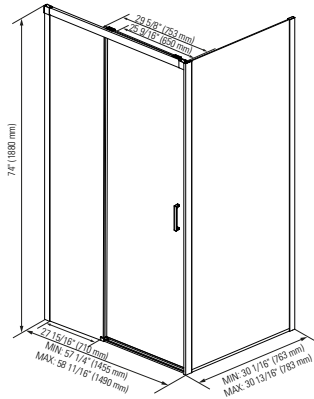

SPACE REQUIREMENT

SELLA 3260

All dimensions are approximate and subject to change without notice. Please refer to the installation guide before beginning the installation.