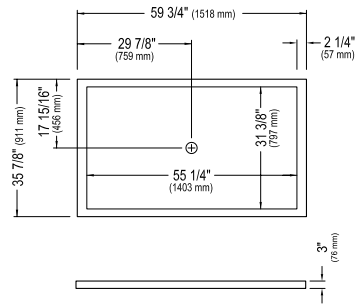

SHOWER BASES	Standard colors
ZEN 6036	$1100
ZEN 6032	$1100
ZEN 6030	$1100
ZEN 4836	$1000
ZEN 3636 RO	$900
ZEN 3636	$900

BASE ZEN 6036 AF
35 7/8" x 59 3/4" x 2 1/2"

ZEN 6036 SHOWER BASE		
Acrylic colors: white		Standard
biscuit* or bone* (allow 3 weeks for delivery)		Add $395
Integrated tiling flange (customer's specifications)		
DOORS		
AZELIA 60 (front panels only)		
Chrome/Clear	31.1308.062.30	$1250
AZELIA 3660 (front panels and return glass panel)		
Chrome/Clear	31.1308.263.30	$1550
SELLA 60 (front panels only)		
Chrome/Clear	31.1324.062.30	$1200
SELLA 3660 (front panels and return glass panel)		
Chrome/Clear	31.1324.263.30	$1550

BASE ZEN 6032 AF
32" x 59 3/4" x 3"

ZEN 6032 SHOWER BASE		
Acrylic colors: white		Standard
biscuit* or bone* (allow 3 weeks for delivery)		Add $395
Integrated tiling flange (customer's specifications)		
DOORS		
AZELIA 60 (front panels only)		
Chrome/Clear	31.1308.062.30	$1250
AZELIA 3260 (front panels and return glass panel)		
Chrome/Clear	31.1308.163.30	$1500
SELLA 60 (front panels only)		
Chrome/Clear	31.1324.062.30	$1200
SELLA 3260 (front panels and return glass panel)		
Chrome/Clear	31.1324.163.30	$1500

*Customized products, non cancellable, non returnable.