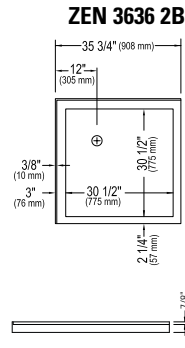

BASE ZEN 3636 AF
35 7/8" x 35 7/8" x 2 1/2"

ZEN 3636 SHOWER BASE

Acrylic colors: white
biscuit* or bone* (allow 3 weeks for delivery) Standard
Add $395

Integrated tiling flange included on 2 or 3 sides (Please specify)

DOORS

AZELIA 36 (front panels only)

Chrome/Clear **31.1308.022.30** $1100

AZELIA 3636 (front panels and return glass panel)

Chrome/Clear **31.1308.223.30** $1300

SELLA 3636 (front panels and return glass panel)

Chrome/Clear **31.1324.224.30** $1350

Leak-barrier base

BASE ZEN 3636 RO AF
35 3/8" x 35 3/8" x 2 1/8"

ZEN 3636 RO SHOWER BASE

Acrylic colors: white
biscuit* or bone* (allow 3 weeks for delivery) Standard
Add $395

Corner shower base with neo-round front

Integrated Tiling Flange

DOORS

BAROLO (central sliding)

Chrome/Clear **E30.1224.225.30** $995

Leak-barrier base