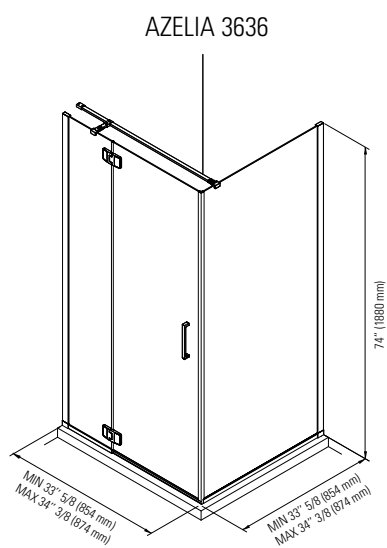

SPACE REQUIREMENT