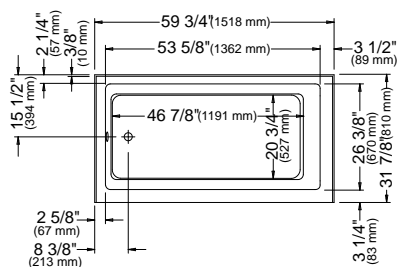

ALBANA 3260 AFR

59 3/4" x 31 7/8" x 19 3/4" [54 gallons]
with integrated tiling flange and skirt

*ABOVE-THE-FLOOR ROUGH (AFR)

Bathtub only left drain
Bathtub only right drain

E10.21212.5500 $1260
E10.21212.5000 $1260

Whirlpool left drain
Whirlpool right drain

Included: 6 round jets, two air controls,
one 7.5 A pump and one pneumatic control.

E15.21212.550030 $2055
E15.21212.500030 $2055

Active-Air left drain
Active-Air right drain

Included: 32 Active-Air micro-jets,
one blower with heating element (200 W)
and one pneumatic control.

E15.21212.550010 $2755
E15.21212.500010 $2755

Whirlpool/Active-Air combo left drain
Whirlpool/Active-Air combo right drain

Included: 6 round jets, 30 Active-Air micro-jets,
two air controls, one 7.5 A pump,
one blower with heating element (200 W)
and two pneumatic controls.

E15.21212.550031 $3605
E15.21212.500031 $3605

→ : Whirlpool jets   ○ : Active-Air jets   S : Suction
T : Whirlpool control   A : Active-Air control   P : Pump

Note: The blower is never installed.

GENERAL OPTIONS

Acrylic colors: white Standard
biscuit* or bone* (allow 3 weeks for delivery) Add $395

Available in left or right version (integrated tiling flange)

Integrated skirt

Drain D105 (20"): chrome finish **62.4020.102.60** $185

Black neck pillow (12" x 4") **18.6000.100.20** $95

WHIRLPOOL OPTIONS

Finish for Whirlpool jets: white Standard
Other: chrome Add $200

Inline heater 110 V $375

ACTIV-AIR OPTIONS

Finish for Active-Air jets: white Standard
Other: chrome Add $90

Blower hose extension 72" **95.5013.167.00** $100

Blower hose extension 96" **95.5013.168.00** $100

Blower extensions are necessary when the blower is located more than 4' from the pneumatic control.

* Customized product, non cancellable, non returnable.

All systems and options automatically come in the same colour as the bathtub unless otherwise specified on the purchase order.