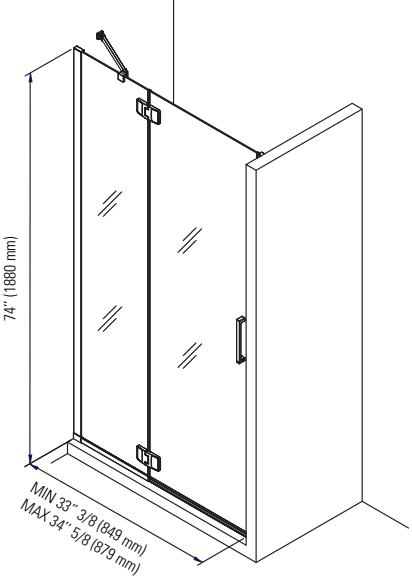

SPACE REQUIREMENT

AZELIA 36