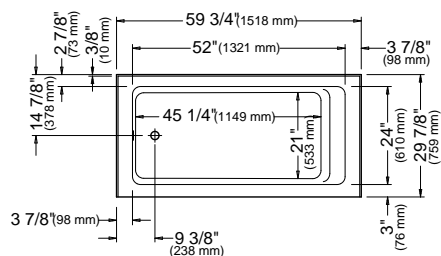

Note: The blower is never installed.

PIA 3060 AFR

59 3/4" x 29 7/8" x 19 1/2" [53 gallons]
with integrated tiling flange and skirt

*ABOVE-THE-FLOOR ROUGH (AFR)

GENERAL OPTIONS

Acrylic colors: white Standard
biscuit* or bone* (allow 3 weeks for delivery) Add \$395