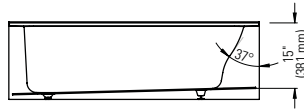

Note: The blower is never installed.

PIA 3260

59 3/4" x 31 7/8" x 17 3/4" [56.5 gallons]
with integrated tiling flange and skirt

Bathtub only left drain
Bathtub only right drain

E10.20912.5500 \$1260
E10.20912.5000 \$1260